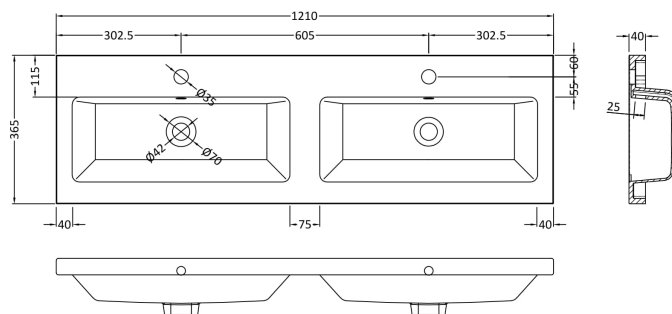

Sales Code: CBM425

Description: Double Ceramic Basin 1208X358

Product Dimensions

Height (mm):	360
Width (mm):	1205
Depth (mm):	140
Nett Weight (kg):	25.3

Packaging Dimensions

Height (mm):	205
Width (mm):	1270
Depth (mm):	470
Gross Weight (kg):	25.3

Packaging Data

Box Colour:	Brown Cardboard Box - Printed
Box Qty:	1
Label Size:	100 x 50
Label Colour:	White Label
Label Qty:	2

Outer Box Dimensions (If Applicable)

Height (mm):	
Width (mm):	
Depth (mm):	
Gross Weight (kg):	
Barcode:	5056211875840

Product Details

Country of Origin:	China
Fitting Instruction:	No
Certification: CE & UKCA:	No
WRAS:	N/A
WRAS No:	N/A
Product Material:	Vitreous China
Fixing Supplied:	No

Pans/Bidets: Trap Style: Not Applicable Includes Seat: Not Applicable

Seats: Seat Type: Not Applicable Material: Not Applicable
Function: Not Applicable Hinge Type: Not Applicable
Hinge Material: Not Applicable

Cisterns: Operating Type: Not Applicable Fittings: Not Applicable
Lever Type: Not Applicable

Basins: Tap Hole: Two Tapholes Chain Stay Hole: No
Template: Not Required Waste Type Req: Slotted
Overflow Inc: Yes Overflow Cover: Yes
Inner Bowl Depth (mm):