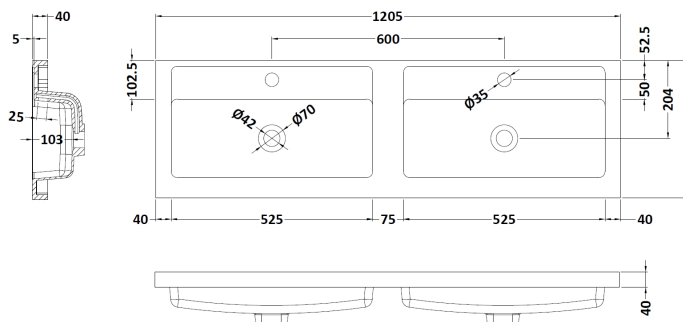

Packaging Dimensions

Height (mm):	375
Width (mm):	620
Depth (mm):	900
Gross Weight (kg):	21

Packaging Data

Box Colour:	Brown Cardboard Box
Box Qty:	1
Label Size:	100 x 50
Label Colour:	Not Applicable
Label Qty:	0

Outer Box Dimensions (If Applicable)

Height (mm):	
Width (mm):	
Depth (mm):	
Gross Weight (kg):	
Barcode:	5055275817391

Product Details

Country of Origin:	China
Fitting Instruction:	No
CE & UKCA:	N/A
FSC Certified Materials:	Yes
Colour:	Gloss White
Construction Method:	Cam & Wood Dowel
Construction Type:	Rigid
Cabinet Finish:	MFC Painted Gloss
Fascia Finish:	Mdf Painted Gloss
Cabinet Thickness (mm):	16
Fascia Thickness (mm):	18
Drawer Included:	No
Drawer Type:	Not Applicable
No of Shelves:	1
Hinge Type:	95 Degree Clip-On Soft Close
Hinge Included:	Yes
Adjustable Legs:	No
Fixings Included:	Yes
Handle Style:	Contemporary
Waste Shroud:	No
Handle Included:	Yes
Handle Type:	Wrapover

Sales Code: PMB425

Description: Double Polymarble Basin 1205 X 360

Product Dimensions

Height (mm):	450
Width (mm):	1205
Depth (mm):	157
Nett Weight (kg):	18.12

Packaging Dimensions

Height (mm):	100
Width (mm):	1205
Depth (mm):	360
Gross Weight (kg):	18.12

Packaging Data

Box Colour:	Brown Cardboard Box - Printed
Box Qty:	1
Label Size:	100 x 50
Label Colour:	White Label
Label Qty:	2

Outer Box Dimensions (If Applicable)

Height (mm):	
Width (mm):	
Depth (mm):	
Gross Weight (kg):	
Barcode:	5056211815143