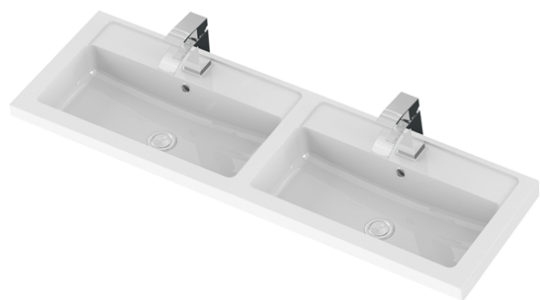

Sales Code: CBI134

Description: 1200 Fs 4-Door Vanity W/Double Basin

Packaging Details

Barcode: 5056211816744

Sales Code: OFF108

Description: 600 Vanity Unit (355mm Deep)

Product Dimensions

Height (mm):	864
Width (mm):	600
Depth (mm):	355
Nett Weight (kg):	20.5

Outer Box Dimensions (If Applicable)

Height (mm):	
Width (mm):	
Depth (mm):	
Gross Weight (kg):	
Barcode:	5055275817391

Product Details

Country of Origin:	China
Fitting Instruction:	No
CE & UKCA:	N/A
FSC Certified Materials:	Yes
Colour:	Gloss White
Construction Method:	Cam & Wood Dowel
Construction Type:	Rigid
Cabinet Finish:	MFC Painted Gloss
Fascia Finish:	Mdf Painted Gloss
Cabinet Thickness (mm):	16
Fascia Thickness (mm):	18
Drawer Included:	No
Drawer Type:	Not Applicable
No of Shelves:	1
Hinge Type:	95 Degree Clip-On Soft Close
Hinge Included:	Yes
Adjustable Legs:	No
Fixings Included:	Yes
Handle Style:	Contemporary
Waste Shroud:	No
Handle Included:	Yes
Handle Type:	Wrapover

Sales Code: PMB425

Description: Double Polymarble Basin 1205 X 360

Product Dimensions

Height (mm):	450
Width (mm):	1205
Depth (mm):	157
Nett Weight (kg):	18.12

Packaging Dimensions

Height (mm):	100
Width (mm):	1205
Depth (mm):	360
Gross Weight (kg):	18.12

Basins: Tap Hole: Two Tapholes Chain Stay Hole: No
Template: Not Required Waste Type Req: Slotted
Overflow Inc: Yes Overflow Cover: Yes
Inner Bowl Depth (mm):

Sales Code: CBM425

Description: Double Ceramic Basin 1208X358