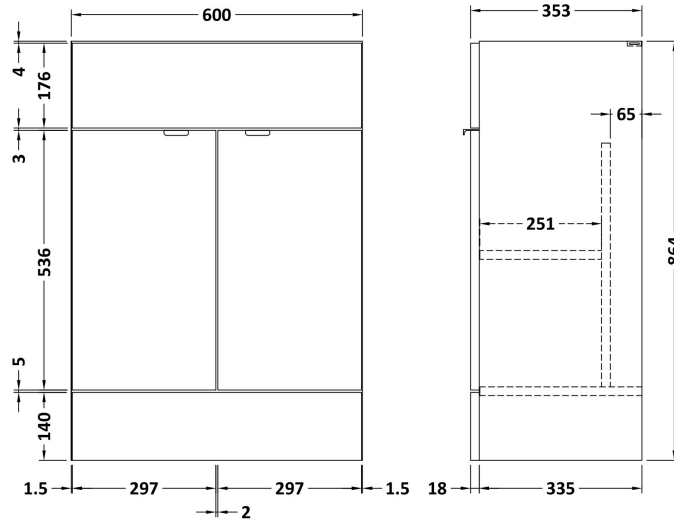

Sales Code: CBI134

Description: 1200 Fs 4-Door Vanity W/Double Basin

Packaging Details

Barcode: 5056211816744

Sales Code: OFF108

Description: 600 Vanity Unit (355mm Deep)

Product Dimensions

Height (mm):	864
Width (mm):	600
Depth (mm):	355
Nett Weight (kg):	20.5

Packaging Dimensions

Height (mm):	375
Width (mm):	620
Depth (mm):	900
Gross Weight (kg):	21

Packaging Data

Box Colour:	Brown Cardboard Box
Box Qty:	1
Label Size:	100 x 50
Label Colour:	Not Applicable
Label Qty:	0

Outer Box Dimensions (If Applicable)

Height (mm):	
Width (mm):	
Depth (mm):	
Gross Weight (kg):	
Barcode:	5055275817391

Product Details

Country of Origin:	China
Fitting Instruction:	No
CE & UKCA:	N/A
FSC Certified Materials:	Yes
Colour:	Gloss White
Construction Method:	Cam & Wood Dowel
Construction Type:	Rigid
Cabinet Finish:	MFC Painted Gloss
Fascia Finish:	Mdf Painted Gloss
Cabinet Thickness (mm):	16
Fascia Thickness (mm):	18
Drawer Included:	No
Drawer Type:	Not Applicable
No of Shelves:	1
Hinge Type:	95 Degree Clip-On Soft Close
Hinge Included:	Yes
Adjustable Legs:	No
Fixings Included:	Yes
Handle Style:	Contemporary
Waste Shroud:	No
Handle Included:	Yes
Handle Type:	Wrapover

Sales Code: PMB425

Description: Double Polymarble Basin 1205 X 360

Product Dimensions

Height (mm):	450
Width (mm):	1205
Depth (mm):	157
Nett Weight (kg):	18.12

Packaging Dimensions

Height (mm):	100
Width (mm):	1205
Depth (mm):	360
Gross Weight (kg):	18.12