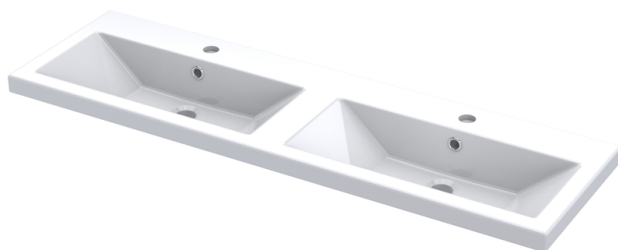

Sales Code: CBI134

Description: 1200 Fs 4-Door Vanity W/Double Basin

Packaging Details

Barcode: 5056211816744

Sales Code: OFF108

Description: 600 Vanity Unit (355mm Deep)

Product Dimensions

Height (mm):	864
Width (mm):	600
Depth (mm):	355
Nett Weight (kg):	20.5

Sales Code: PMB425

Description: Double Polymarble Basin 1205 X 360

Product Dimensions

Height (mm):	450
Width (mm):	1205
Depth (mm):	157
Nett Weight (kg):	18.12

Packaging Dimensions

Height (mm):	100
Width (mm):	1205
Depth (mm):	360
Gross Weight (kg):	18.12

Basins: Tap Hole: Two Tapholes Chain Stay Hole: No
Template: Not Required Waste Type Req: Slotted
Overflow Inc: Yes Overflow Cover: Yes
Inner Bowl Depth (mm):

Sales Code: CBM425

Description: Double Ceramic Basin 1208X358