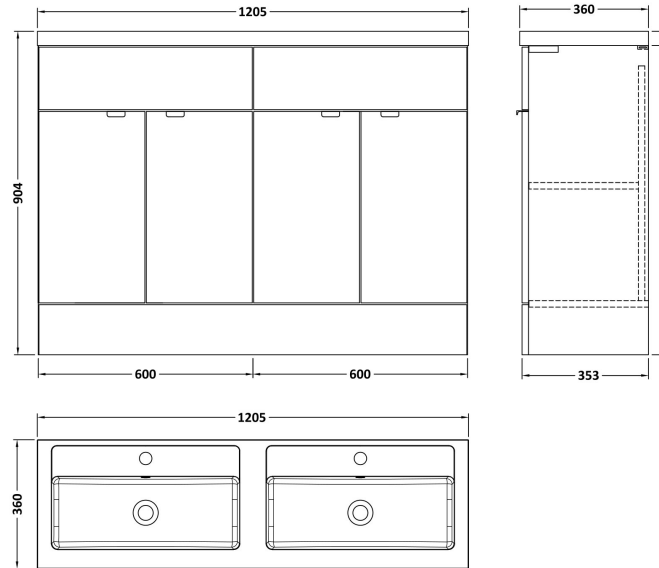

Sales Code: CBI134

Description: 1200 Fs 4-Door Vanity W/Double Basin

Packaging Details

Barcode: 5056211816744

Sales Code: OFF108

Description: 600 Vanity Unit (355mm Deep)

Product Dimensions

Height (mm):	864
Width (mm):	600
Depth (mm):	355
Nett Weight (kg):	20.5

Packaging Dimensions

Height (mm):	375
Width (mm):	620
Depth (mm):	900
Gross Weight (kg):	21

Packaging Data

Box Colour:	Brown Cardboard Box
Box Qty:	1
Label Size:	100 x 50
Label Colour:	Not Applicable
Label Qty:	0

Outer Box Dimensions (If Applicable)

Height (mm):	
Width (mm):	
Depth (mm):	
Gross Weight (kg):	
Barcode:	5055275817391

Product Details

Country of Origin:	China
Fitting Instruction:	No
CE & UKCA:	N/A
FSC Certified Materials:	Yes
Colour:	Gloss White
Construction Method:	Cam & Wood Dowel
Construction Type:	Rigid
Cabinet Finish:	MFC Painted Gloss
Fascia Finish:	Mdf Painted Gloss
Cabinet Thickness (mm):	16
Fascia Thickness (mm):	18
Drawer Included:	No
Drawer Type:	Not Applicable
No of Shelves:	1
Hinge Type:	95 Degree Clip-On Soft Close
Hinge Included:	Yes
Adjustable Legs:	No
Fixings Included:	Yes
Handle Style:	Contemporary
Waste Shroud:	No
Handle Included:	Yes
Handle Type:	Wrapover

Sales Code: PMB425

Description: Double Polymarble Basin 1205 X 360

Product Dimensions

Height (mm):	450
Width (mm):	1205
Depth (mm):	157
Nett Weight (kg):	18.12

Packaging Dimensions

Height (mm):	100
Width (mm):	1205
Depth (mm):	360
Gross Weight (kg):	18.12