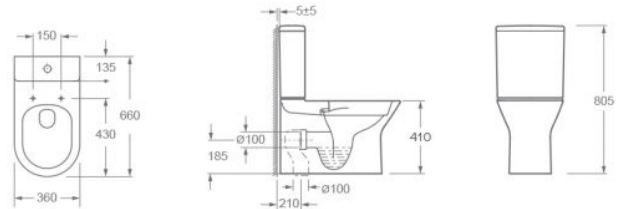

BLADE RIMLESS CLOSED BACK CLOSE COUPLED PAN

Weight	0.1 m3
Range	Blade
Guarantee	25 year guarantee against manufacturing defects
Features	Rimless Short Projection Easy to Clean anti bacteria pan Eco flush at 2.6 Litre and 4 Litre capability Standard flush at 4 Litre and 6 Litre capability Duraplus anti bacteria soft close, quick release seat

Dimensions are in millimetres except thread sizes which are BSP imperial.

NOTES

Our guarantee is subject to the product having been installed, used and maintained in accordance with our instructions. All working parts (such as hinges, ceramic disks, cartridges, seals and cistern fittings), which are subject to normal wear and tear, are covered for 36 months from proof of purchase date. This excludes seats, which are covered for 12 months. Our guarantee applies to the original purchaser and is nontransferable. Our guarantee is only applicable in the UK and ROI. This does not affect your statutory rights.