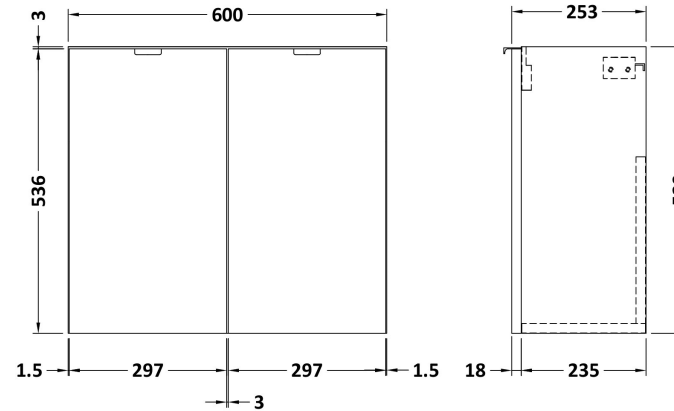

Sales Code: CBI135

Description: 1200 Wh 4-Door Vanity W/Slimline Basin

Packaging Details

Barcode: 5056211816850

Sales Code: OFF167

Description: 600 2-Door Wall Hung Unit

Product Dimensions

Height (mm):	540
Width (mm):	600
Depth (mm):	253
Nett Weight (kg):	11

Packaging Dimensions

Height (mm):	375
Width (mm):	620
Depth (mm):	560
Gross Weight (kg):	11.5

Packaging Data

Box Colour:	Brown Cardboard Box
Box Qty:	1
Label Size:	x
Label Colour:	White Label
Label Qty:	0

Sales Code: PMB404

Description: 1200 Straight Polymarble Basin

Product Dimensions

Height (mm):	135
Width (mm):	1203
Depth (mm):	255
Nett Weight (kg):	14

Packaging Dimensions

Height (mm):	190
Width (mm):	320
Depth (mm):	1260
Gross Weight (kg):	14

Packaging Data

Box Colour:	Brown Cardboard Box - Printed
Box Qty:	1
Label Size:	100 x 50
Label Colour:	White Label
Label Qty:	2

Outer Box Dimensions (If Applicable)

Height (mm):	
Width (mm):	
Depth (mm):	
Gross Weight (kg):	
Barcode:	5055275812440