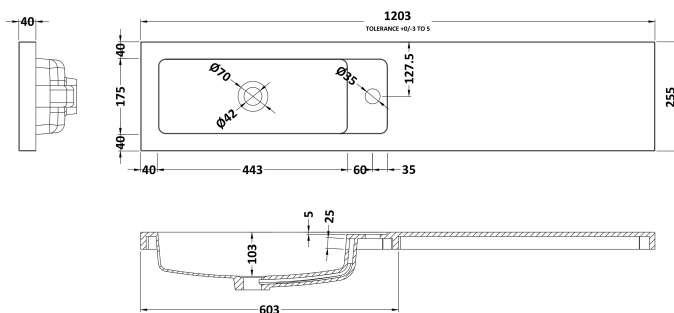

Packaging Dimensions

Height (mm):	375
Width (mm):	620
Depth (mm):	560
Gross Weight (kg):	11.5

Packaging Data

Box Colour:	Brown Cardboard Box
Box Qty:	1
Label Size:	x
Label Colour:	White Label
Label Qty:	0

Outer Box Dimensions (If Applicable)

Height (mm):	
Width (mm):	
Depth (mm):	
Gross Weight (kg):	
Barcode:	5056211812944

Product Details

Country of Origin:	China
Fitting Instruction:	No
CE & UKCA:	N/A
FSC Certified Materials:	Yes
Colour:	Gloss White
Construction Method:	Cam & Wood Dowel
Construction Type:	Rigid
Cabinet Finish:	MFC Painted Gloss
Fascia Finish:	MFC Painted Gloss
Cabinet Thickness (mm):	16
Fascia Thickness (mm):	18
Drawer Included:	No
Drawer Type:	Not Applicable
No of Shelves:	0
Hinge Type:	95 Degree Clip-On Soft Close
Hinge Included:	Yes, Supplied
Adjustable Legs:	No, Not Required
Fixings Included:	Yes
Handle Style:	Modern
Waste Shroud:	No
Handle Included:	Yes, Supplied
Handle Type:	Wrapover

Sales Code: PMB404

Description: 1200 Straight Polymarble Basin

Product Dimensions

Height (mm):	135
Width (mm):	1203
Depth (mm):	255
Nett Weight (kg):	14

Packaging Dimensions

Height (mm):	190
Width (mm):	320
Depth (mm):	1260
Gross Weight (kg):	14

Packaging Data

Box Colour:	Brown Cardboard Box - Printed
Box Qty:	1
Label Size:	100 x 50
Label Colour:	White Label
Label Qty:	2

Outer Box Dimensions (If Applicable)

Height (mm):	
Width (mm):	
Depth (mm):	
Gross Weight (kg):	
Barcode:	5055275812440