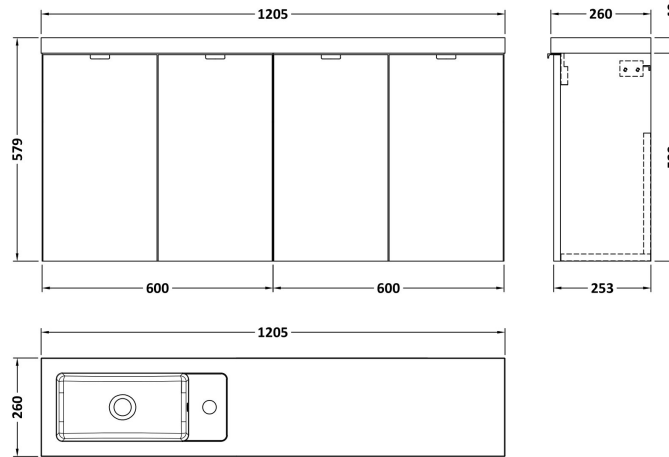

Sales Code: CBI135

Description: 1200 Wh 4-Door Vanity W/Slimline Basin

Packaging Details

Barcode: 5056211816850

Sales Code: OFF167

Description: 600 2-Door Wall Hung Unit

Product Dimensions

Height (mm):	540
Width (mm):	600
Depth (mm):	253
Nett Weight (kg):	11

Packaging Dimensions

Height (mm):	375
Width (mm):	620
Depth (mm):	560
Gross Weight (kg):	11.5

Packaging Data

Box Colour:	Brown Cardboard Box
Box Qty:	1
Label Size:	x
Label Colour:	White Label
Label Qty:	0

Outer Box Dimensions (If Applicable)

Height (mm):	
Width (mm):	
Depth (mm):	
Gross Weight (kg):	
Barcode:	5056211812944

Product Details

Country of Origin:	China
Fitting Instruction:	No
CE & UKCA:	N/A
FSC Certified Materials:	Yes
Colour:	Gloss White
Construction Method:	Cam & Wood Dowel
Construction Type:	Rigid
Cabinet Finish:	MFC Painted Gloss
Fascia Finish:	MFC Painted Gloss
Cabinet Thickness (mm):	16
Fascia Thickness (mm):	18
Drawer Included:	No
Drawer Type:	Not Applicable
No of Shelves:	0
Hinge Type:	95 Degree Clip-On Soft Close
Hinge Included:	Yes, Supplied
Adjustable Legs:	No, Not Required
Fixings Included:	Yes
Handle Style:	Modern
Waste Shroud:	No
Handle Included:	Yes, Supplied
Handle Type:	Wrapover

Sales Code: PMB404

Description: 1200 Straight Polymarble Basin

Product Dimensions

Height (mm):	135
Width (mm):	1203
Depth (mm):	255
Nett Weight (kg):	14

Packaging Dimensions

Height (mm):	190
Width (mm):	320
Depth (mm):	1260
Gross Weight (kg):	14