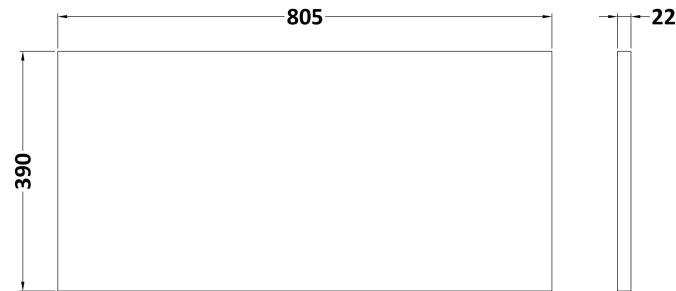

Sales Code: LCM800

Description: Laminate Worktop 805X390x22mm

Product Dimensions

Height (mm):	22
Width (mm):	805
Depth (mm):	390
Nett Weight (kg):	2.75

Packaging Dimensions

Height (mm):	25
Width (mm):	810
Depth (mm):	455
Gross Weight (kg):	2.75

Packaging Data

Box Colour:	Brown Cardboard Box
Box Qty:	1
Label Size:	100 x 50
Label Colour:	White Label
Label Qty:	1

Outer Box Dimensions (If Applicable)

Height (mm):	
Width (mm):	
Depth (mm):	
Gross Weight (kg):	
Barcode:	5056462624457

Sales Code: LSB800

Description: Laminate Worktop 805X390x22mm

Product Dimensions

Height (mm):	22
Width (mm):	805
Depth (mm):	390
Nett Weight (kg):	2.75

Packaging Dimensions

Height (mm):	25
Width (mm):	810
Depth (mm):	455
Gross Weight (kg):	2.75

Sales Code: LSW800

Description: Laminate Worktop 805X390x22mm

Product Dimensions

Height (mm):	22
Width (mm):	805
Depth (mm):	390
Nett Weight (kg):	2.75

Packaging Dimensions

Height (mm):	25
Width (mm):	810
Depth (mm):	455
Gross Weight (kg):	2.75