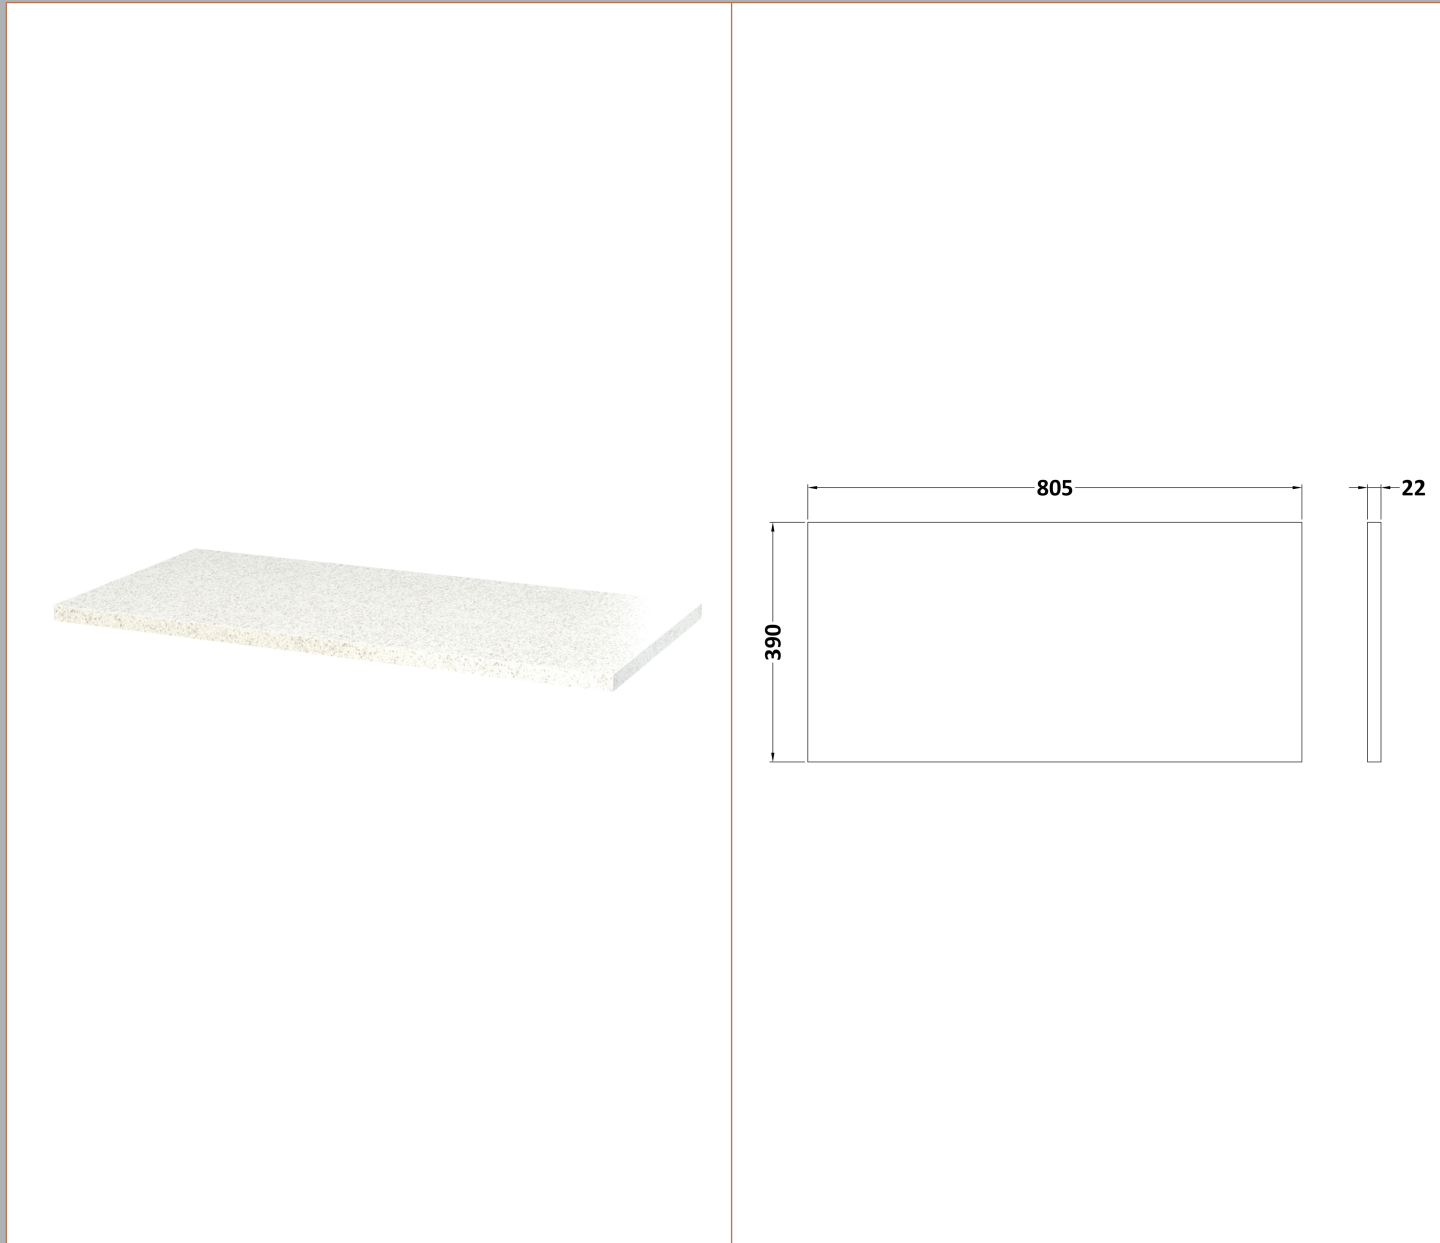

Sales Code: LSW800

Description: Laminate Worktop 805X390x22mm

Product Dimensions

Height (mm):	22
Width (mm):	805
Depth (mm):	390
Nett Weight (kg):	2.75

Packaging Dimensions

Height (mm):	25
Width (mm):	810
Depth (mm):	455
Gross Weight (kg):	2.75

Packaging Data

Box Colour:	Brown Cardboard Box
Box Qty:	1
Label Size:	100 x 50
Label Colour:	White Label
Label Qty:	1

Outer Box Dimensions (If Applicable)

Height (mm):	
Width (mm):	
Depth (mm):	
Gross Weight (kg):	
Barcode:	5056211874157

Product Details

Country of Origin:	United Kingdom
Fitting Instruction:	No
CE & UKCA:	N/A
FSC Certified Materials:	Yes
Colour:	Sparkling White
Construction Method:	Not Applicable
Construction Type:	Not Applicable
Cabinet Finish:	Not Applicable
Fascia Finish:	MFC Laminated
Cabinet Thickness (mm):	
Fascia Thickness (mm):	22
Drawer Included:	No
Drawer Type:	Not Applicable
No of Shelves:	0
Hinge Type:	Not Applicable
Hinge Included:	No
Adjustable Legs:	No, Not Required
Fixings Included:	No
Handle Style:	Not Applicable
Waste Shroud:	Not Applicable
Handle Included:	No
Handle Type:	Not Applicable