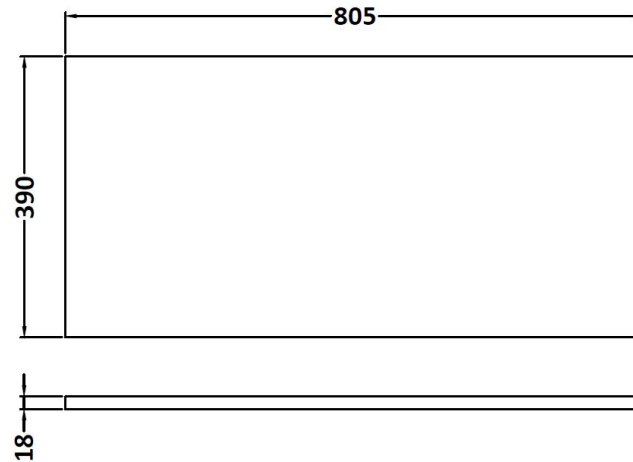

Packaging Dimensions

Height (mm):	560
Width (mm):	820
Depth (mm):	405
Gross Weight (kg):	34

Packaging Data

Box Colour:	Brown Cardboard Box - Printed
Box Qty:	0
Label Size:	0 x 0
Label Colour:	Not Applicable
Label Qty:	0

Outer Box Dimensions (If Applicable)

Height (mm):	
Width (mm):	
Depth (mm):	
Gross Weight (kg):	
Barcode:	5056462614441

Product Details

Country of Origin:	China
Fitting Instruction:	No
CE & UKCA:	N/A
FSC Certified Materials:	Yes
Colour:	Gloss White
Construction Method:	Cam & Wood Dowel
Construction Type:	Rigid
Cabinet Finish:	MFC Painted Gloss
Fascia Finish:	Mdf Painted Gloss
Cabinet Thickness (mm):	16
Fascia Thickness (mm):	18
Drawer Included:	Yes
Drawer Type:	80mm High Metal S/C Inc Galler
No of Shelves:	0
Hinge Type:	Not Applicable
Hinge Included:	Not Applicable
Adjustable Legs:	No, Not Required
Fixings Included:	Yes
Handle Style:	Contemporary
Waste Shroud:	Yes
Handle Included:	Yes, Supplied
Handle Type:	D-Shape

Sales Code: MWD170

Description: 800 Worktop (805X390x18mm)

Product Dimensions

Height (mm):	18
Width (mm):	805
Depth (mm):	390
Nett Weight (kg):	3.5

Packaging Dimensions

Height (mm):	25
Width (mm):	825
Depth (mm):	410
Gross Weight (kg):	3.5

Sales Code: LBG800

Description: Laminate Worktop 805X390x22mm

Product Dimensions

Height (mm):	22
Width (mm):	805
Depth (mm):	390
Nett Weight (kg):	2.75

Packaging Dimensions

Height (mm):	25
Width (mm):	810
Depth (mm):	455
Gross Weight (kg):	2.75