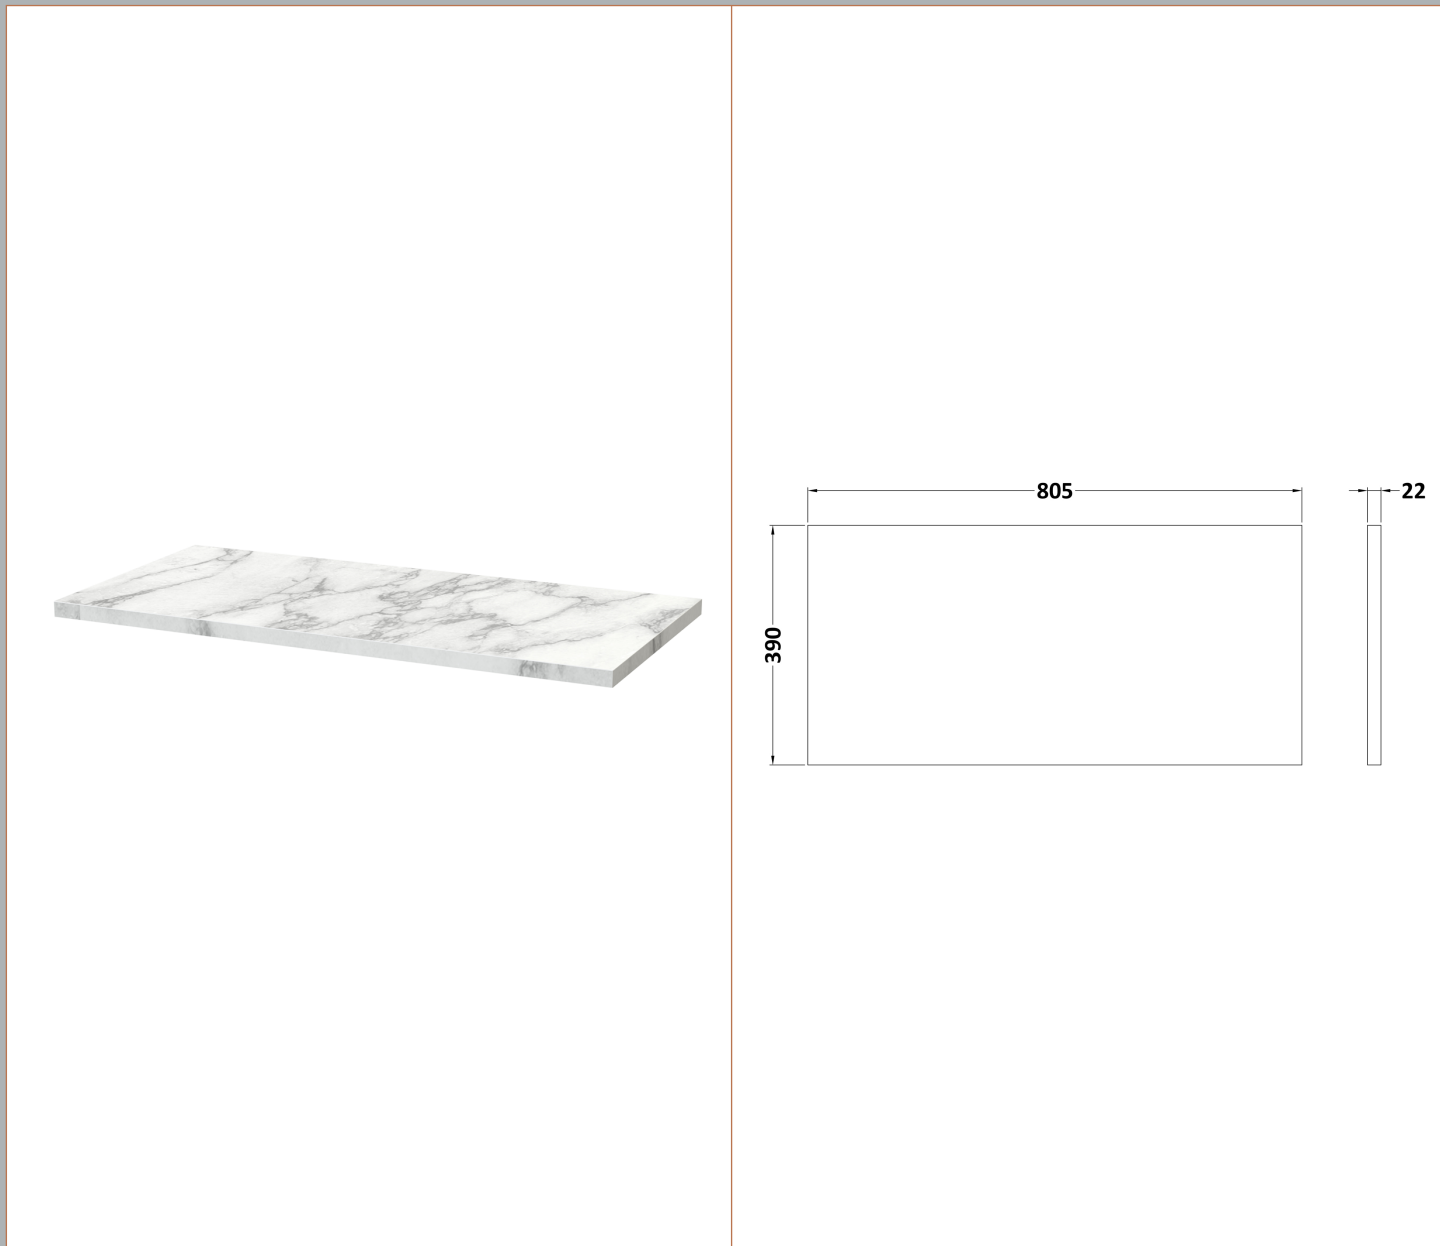

Sales Code: MWD170

Description: 800 Worktop (805X390x18mm)

Product Dimensions

Height (mm):	18
Width (mm):	805
Depth (mm):	390
Nett Weight (kg):	3.5

Packaging Dimensions

Height (mm):	25
Width (mm):	825
Depth (mm):	410
Gross Weight (kg):	3.5

Sales Code: LBG800

Description: Laminate Worktop 805X390x22mm

Product Dimensions

Height (mm):	22
Width (mm):	805
Depth (mm):	390
Nett Weight (kg):	2.75

Packaging Dimensions

Height (mm):	25
Width (mm):	810
Depth (mm):	455
Gross Weight (kg):	2.75

Packaging Data

Box Colour:	Brown Cardboard Box
Box Qty:	1
Label Size:	100 x 50
Label Colour:	White Label
Label Qty:	1

Outer Box Dimensions (If Applicable)

Height (mm):	
Width (mm):	
Depth (mm):	
Gross Weight (kg):	
Barcode:	5056211874133

Sales Code: LCM800

Description: Laminate Worktop 805X390x22mm

Product Dimensions

Height (mm):	22
Width (mm):	805
Depth (mm):	390
Nett Weight (kg):	2.75

Packaging Dimensions

Height (mm):	25
Width (mm):	810
Depth (mm):	455
Gross Weight (kg):	2.75