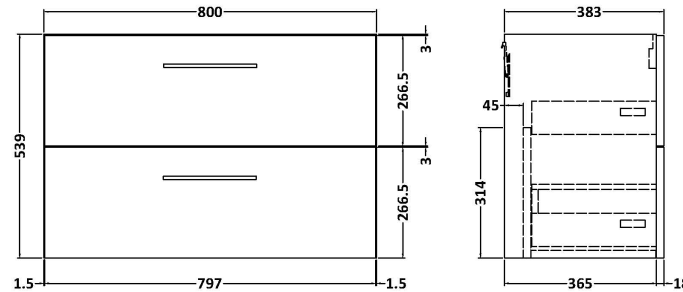

Sales Code: NVF126

Description: 800 Wh 2-Drawer Unit (365 Deep)

Product Dimensions

Height (mm):	539
Width (mm):	800
Depth (mm):	383
Nett Weight (kg):	33.5

Packaging Dimensions

Height (mm):	560
Width (mm):	820
Depth (mm):	405
Gross Weight (kg):	34

Packaging Data

Box Colour:	Brown Cardboard Box - Printed
Box Qty:	0
Label Size:	0 x 0
Label Colour:	Not Applicable
Label Qty:	0

Outer Box Dimensions (If Applicable)

Height (mm):	
Width (mm):	
Depth (mm):	
Gross Weight (kg):	
Barcode:	5056462614441

Product Details

Country of Origin:	China
Fitting Instruction:	No
CE & UKCA:	N/A
FSC Certified Materials:	Yes
Colour:	Gloss White
Construction Method:	Cam & Wood Dowel
Construction Type:	Rigid
Cabinet Finish:	MFC Painted Gloss
Fascia Finish:	Mdf Painted Gloss
Cabinet Thickness (mm):	16
Fascia Thickness (mm):	18
Drawer Included:	Yes
Drawer Type:	80mm High Metal S/C Inc Galler
No of Shelves:	0
Hinge Type:	Not Applicable
Hinge Included:	Not Applicable
Adjustable Legs:	No, Not Required
Fixings Included:	Yes
Handle Style:	Contemporary
Waste Shroud:	Yes
Handle Included:	Yes, Supplied
Handle Type:	D-Shape