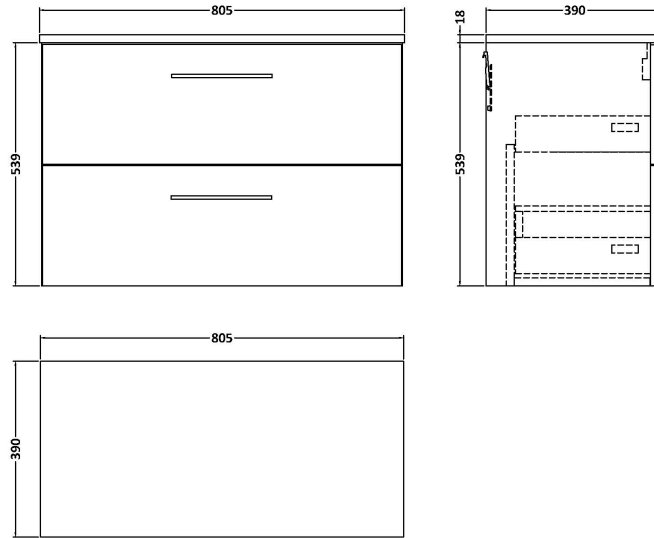

Sales Code: ARN126W

Description: 800 Wh 2-Drawer Vanity & Worktop

Packaging Details

Barcode: 5056462669052