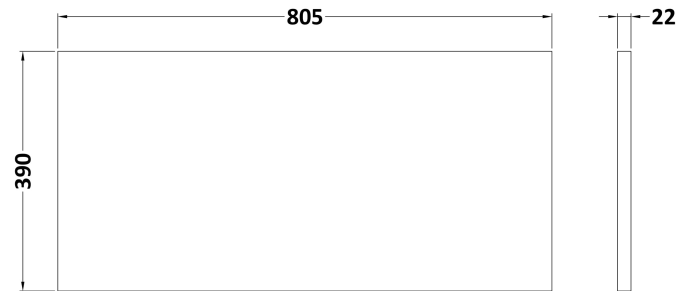

Sales Code: MWD170

Description: 800 Worktop (805X390x18mm)

Product Dimensions

Height (mm):	18
Width (mm):	805
Depth (mm):	390
Nett Weight (kg):	3.5

Packaging Dimensions

Height (mm):	25
Width (mm):	825
Depth (mm):	410
Gross Weight (kg):	3.5

Packaging Data

Box Colour:	Brown Cardboard Box - Printed
Box Qty:	
Label Size:	x
Label Colour:	Not Applicable
Label Qty:	0

Outer Box Dimensions (If Applicable)

Height (mm):	
Width (mm):	
Depth (mm):	
Gross Weight (kg):	
Barcode:	5055275893524

Sales Code: LBG800

Description: Laminate Worktop 805X390x22mm

Product Dimensions

Height (mm):	22
Width (mm):	805
Depth (mm):	390
Nett Weight (kg):	2.75

Packaging Dimensions

Height (mm):	25
Width (mm):	810
Depth (mm):	455
Gross Weight (kg):	2.75

Sales Code: LCM800

Description: Laminate Worktop 805X390x22mm

Product Dimensions

Height (mm):	22
Width (mm):	805
Depth (mm):	390
Nett Weight (kg):	2.75

Packaging Dimensions

Height (mm):	25
Width (mm):	810
Depth (mm):	455
Gross Weight (kg):	2.75