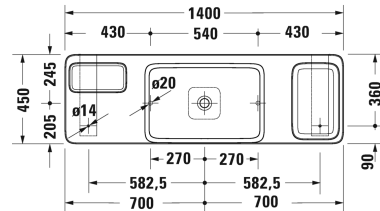

Stone console Set # D4800500

|< 1000 mm >|

Stone console Set	Dimension	Weight	Order number
including above counter basin and console support, Natural stone console made of Grey Travertine			
<b>Colors</b>			
00 White Alpin			
<b>Variant</b>			
	1000 x 450 mm		D4800500
<b>Infobox</b>			
A wall mounted faucet is required			
<b>Accessory</b>			
			Schwerlastanker 005097

All drawings contain the necessary measurements which are subject to standard tolerances. They are stated in mm and are non-binding. Exact measurements, in particular for customised installation scenarios, can only be taken from the finished piece.

Stone console Set # D4800800

|< 1400 mm >|

Stone console Set	Dimension	Weight	Order number
Natural stone console made of Grey Travertine, including above counter basin and console support			
<b>Colors</b>			
00 White Alpin			
<b>Variant</b>			
	1400 x 450 mm		D4800800
<b>Infobox</b>			
A wall mounted faucet is required			
<b>Accessory</b>			
			Schwerlastanker 005097