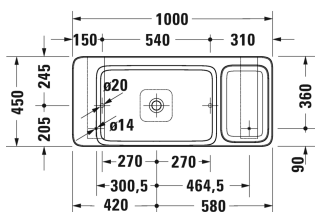

Stone console Set # D4800500

|< 1000 mm >|

Stone console Set	Dimension	Weight	Order number
including above counter basin and console support, Natural stone console made of Grey Travertine			
<b>Colors</b>			
00 White Alpin			
<b>Variant</b>			
	1000 x 450 mm		D4800500
<b>Infobox</b>			
A wall mounted faucet is required			
<b>Accessory</b>			
			Schwerlastanker 005097

All drawings contain the necessary measurements which are subject to standard tolerances. They are stated in mm and are non-binding. Exact measurements, in particular for customised installation scenarios, can only be taken from the finished piece.

Stone console Set # D4800800

|< 1400 mm >|

Stone console Set	Dimension	Weight	Order number
Natural stone console made of Grey Travertine, including above counter basin and console support			
<b>Colors</b>			
00 White Alpin			
<b>Variant</b>			
	1400 x 450 mm		D4800800
<b>Infobox</b>			
A wall mounted faucet is required			
<b>Accessory</b>			
			Schwerlastanker 005097