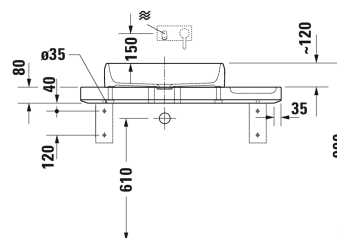

Stone console Set # D4800500

|< 1000 mm >|

Stone console Set	Dimension	Weight	Order number
including above counter basin and console support, Natural stone console made of Grey Travertine			
<b>Colors</b>			
00 White Alpin			
<b>Variant</b>			
	1000 x 450 mm		D4800500
<b>Infobox</b>			
A wall mounted faucet is required			
<b>Accessory</b>			
			Schwerlastanker 005097

All drawings contain the necessary measurements which are subject to standard tolerances. They are stated in mm and are non-binding. Exact measurements, in particular for customised installation scenarios, can only be taken from the finished piece.

Stone console Set # D4800800

|< 1400 mm >|

Stone console Set	Dimension	Weight	Order number
Natural stone console made of Grey Travertine, including above counter basin and console support			
<b>Colors</b>			
00 White Alpin			
<b>Variant</b>			
	1400 x 450 mm		D4800800
<b>Infobox</b>			
A wall mounted faucet is required			
<b>Accessory</b>			
			Schwerlastanker 005097