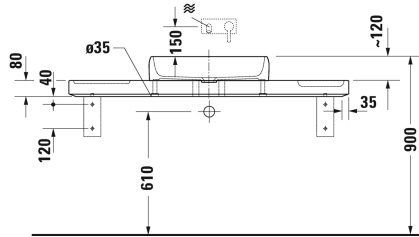

Stone console Set # D4800500

|< 1000 mm >|

Stone console Set	Dimension	Weight	Order number
including above counter basin and console support, Natural stone console made of Grey Travertine			
<b>Colors</b>			
00 White Alpin			
<b>Variant</b>			
	1000 x 450 mm		D4800500
<b>Infobox</b>			
A wall mounted faucet is required			
<b>Accessory</b>			
			Schwerlastanker 005097

All drawings contain the necessary measurements which are subject to standard tolerances. They are stated in mm and are non-binding. Exact measurements, in particular for customised installation scenarios, can only be taken from the finished piece.

Stone console Set # D4800800

|< 1400 mm >|

Stone console Set	Dimension	Weight	Order number
Natural stone console made of Grey Travertine, including above counter basin and console support			
<b>Colors</b>			
00 White Alpin			
<b>Variant</b>			
	1400 x 450 mm		D4800800
<b>Infobox</b>			
A wall mounted faucet is required			
<b>Accessory</b>			
			Schwerlastanker 005097