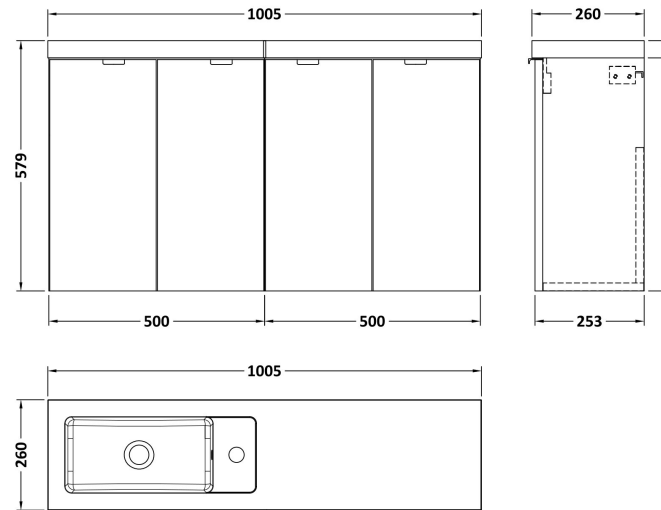

Sales Code: CBI143

Description: 1000mm Combination Vanity Compact

Packaging Details

Barcode: 5056211851745