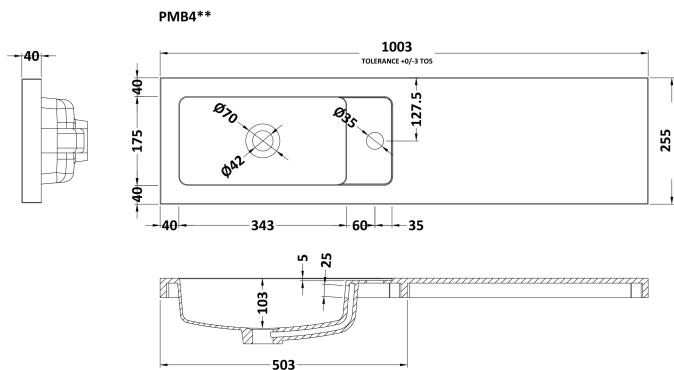

### Product Dimensions

Height (mm):	540
Width (mm):	500
Depth (mm):	253
Nett Weight (kg):	9.5

### Packaging Dimensions

Height (mm):	560
Width (mm):	520
Depth (mm):	275
Gross Weight (kg):	10

### Outer Box Dimensions (If Applicable)

Height (mm):	
Width (mm):	
Depth (mm):	
Gross Weight (kg):	
Barcode:	5056211848677

### Product Dimensions

Height (mm):	135
Width (mm):	1003
Depth (mm):	255
Nett Weight (kg):	11.8