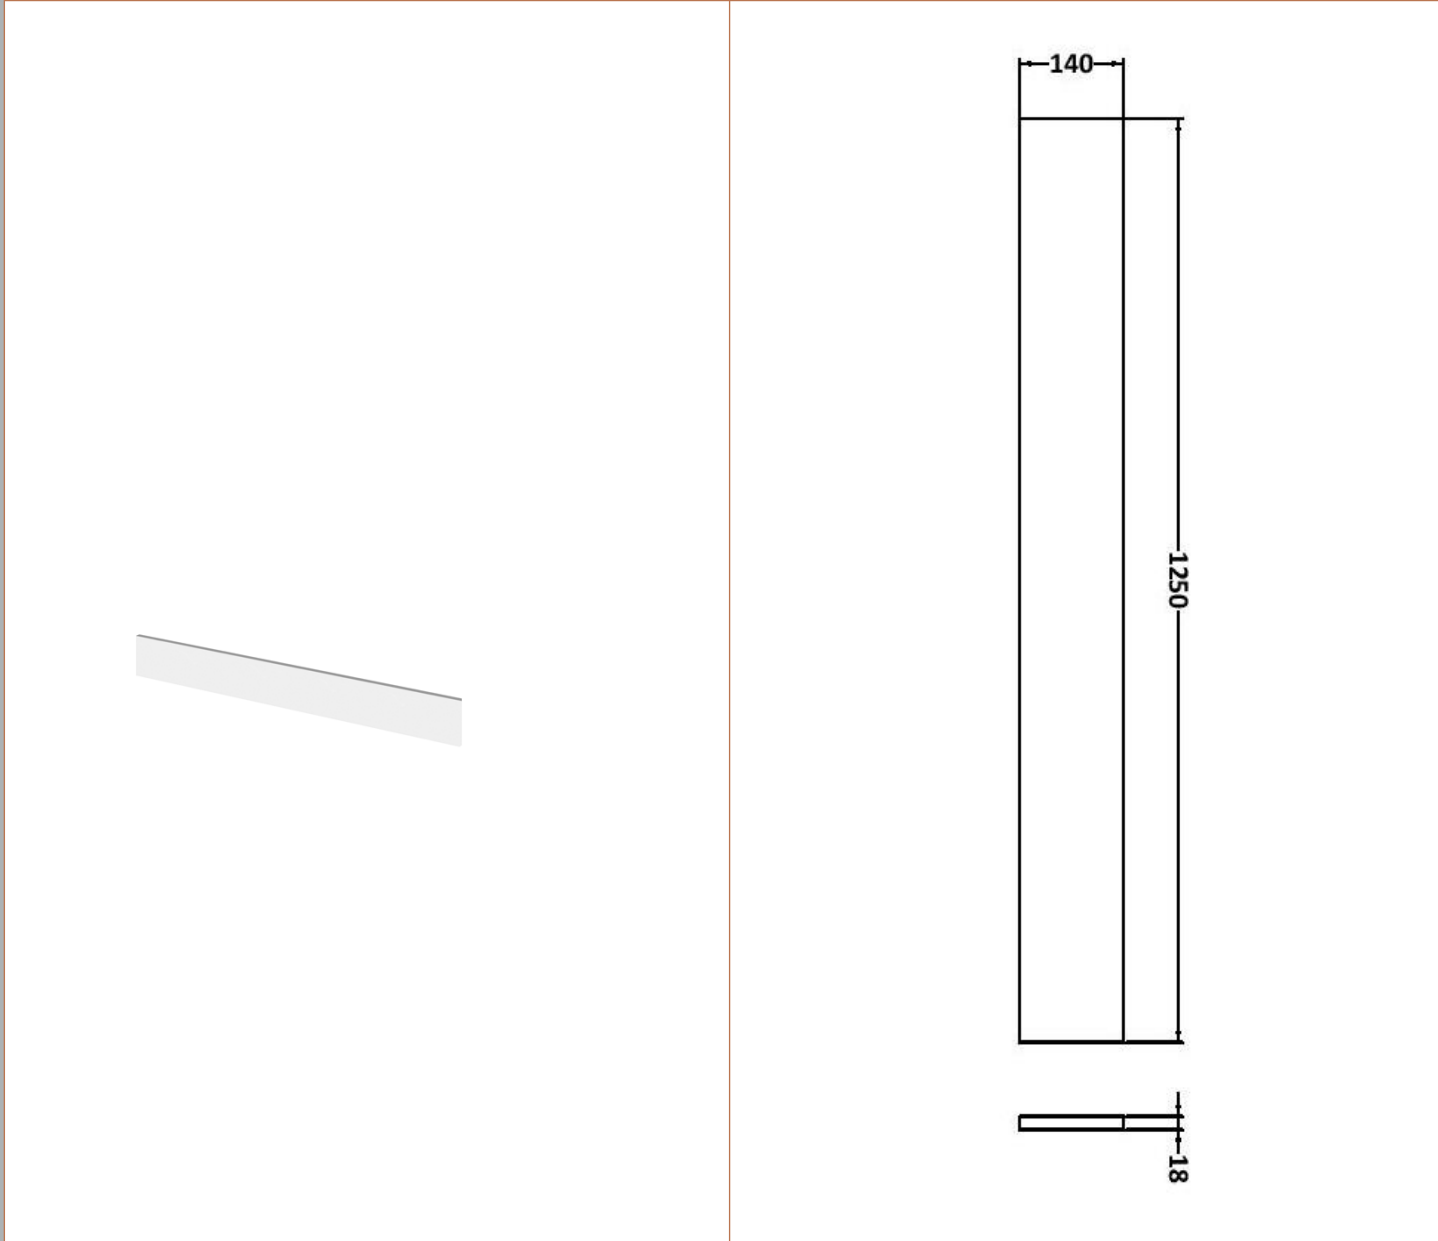

Sales Code: OFF191

Description: 1.25M Continuous Plinth (1250X140x18mm)

Product Dimensions

Height (mm):	1250
Width (mm):	145
Depth (mm):	18
Nett Weight (kg):	2

Packaging Dimensions

Height (mm):	20
Width (mm):	150
Depth (mm):	1260
Gross Weight (kg):	2

Packaging Data

Box Colour:	Brown Cardboard Box
Box Qty:	1
Label Size:	100 x 50
Label Colour:	Not Applicable
Label Qty:	0

Outer Box Dimensions (If Applicable)

Height (mm):	
Width (mm):	
Depth (mm):	
Gross Weight (kg):	
Barcode:	5055275828366

Product Details

Country of Origin:	China
Fitting Instruction:	No
CE & UKCA:	N/A
FSC Certified Materials:	Yes
Colour:	Gloss White
Construction Method:	Cam & Wood Dowel
Construction Type:	Flat-Pack
Cabinet Finish:	MFC Painted Gloss
Fascia Finish:	Mdf Painted Gloss
Cabinet Thickness (mm):	18
Fascia Thickness (mm):	18
Drawer Included:	No
Drawer Type:	Not Applicable
No of Shelves:	Not Applicable
Hinge Type:	Not Applicable
Hinge Included:	Not Applicable
Adjustable Legs:	No
Fixings Included:	No
Handle Style:	Not Applicable
Waste Shroud:	Not Applicable
Handle Included:	Not Applicable
Handle Type:	Not Applicable