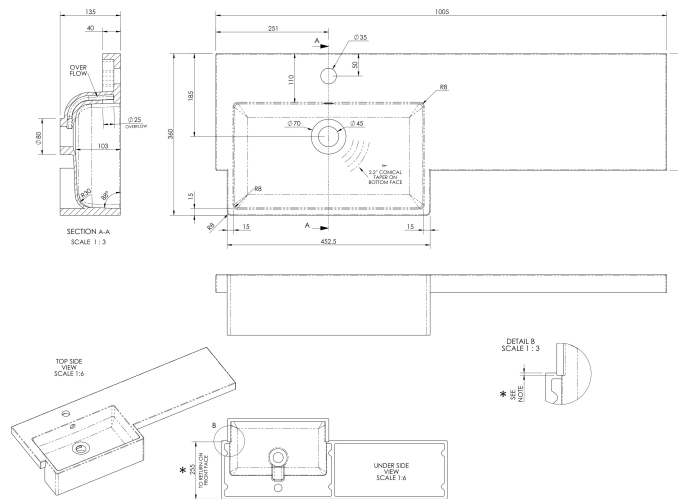

Sales Code: OFF145

Description: 500 Wc Unit (255mm Deep)

Product Dimensions

Height (mm):	864
Width (mm):	500
Depth (mm):	255
Nett Weight (kg):	11.5

Packaging Dimensions

Height (mm):	290
Width (mm):	525
Depth (mm):	875
Gross Weight (kg):	12

Product Dimensions

Height (mm):	1250
Width (mm):	145
Depth (mm):	18
Nett Weight (kg):	2

Packaging Dimensions

Height (mm):	20
Width (mm):	150
Depth (mm):	1260
Gross Weight (kg):	2

Packaging Data

Box Colour:	Brown Cardboard Box
Box Qty:	1
Label Size:	100 x 50
Label Colour:	Not Applicable
Label Qty:	0

Outer Box Dimensions (If Applicable)

Height (mm):	
Width (mm):	
Depth (mm):	
Gross Weight (kg):	
Barcode:	5055275828366

Product Details

Country of Origin:	China
Fitting Instruction:	No
CE & UKCA:	N/A
FSC Certified Materials:	Yes
Colour:	Gloss White
Construction Method:	Cam & Wood Dowel
Construction Type:	Flat-Pack
Cabinet Finish:	MFC Painted Gloss
Fascia Finish:	Mdf Painted Gloss
Cabinet Thickness (mm):	18
Fascia Thickness (mm):	18
Drawer Included:	No
Drawer Type:	Not Applicable
No of Shelves:	Not Applicable
Hinge Type:	Not Applicable
Hinge Included:	Not Applicable
Adjustable Legs:	No
Fixings Included:	No
Handle Style:	Not Applicable
Waste Shroud:	Not Applicable
Handle Included:	Not Applicable
Handle Type:	Not Applicable

Sales Code: PMB612L

Description: 1000 Square S/Recess Polymarble Basin Lh

Product Dimensions

Height (mm):	135
Width (mm):	1003
Depth (mm):	355
Nett Weight (kg):	15

Packaging Dimensions

Height (mm):	190
Width (mm):	420
Depth (mm):	1060
Gross Weight (kg):	15