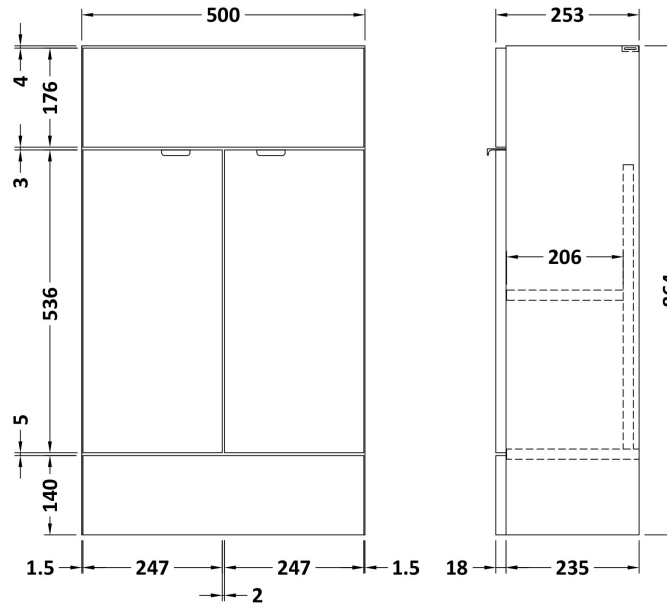

Sales Code: CBI144

Description: 1000 Round Semi Rec Vanity & Wc Unit Lh

Packaging Details

Barcode: 5056211889717

Sales Code: OFF105

Description: 500 Vanity Unit (255mm Deep)

Product Dimensions

Height (mm):	864
Width (mm):	500
Depth (mm):	255
Nett Weight (kg):	15

Packaging Dimensions

Height (mm):	290
Width (mm):	525
Depth (mm):	875
Gross Weight (kg):	15.5

Packaging Data

Box Colour:	Brown Cardboard Box
Box Qty:	1
Label Size:	100 x 50
Label Colour:	Not Applicable
Label Qty:	0

Sales Code: OFF145

Description: 500 Wc Unit (255mm Deep)

Product Dimensions

Height (mm):	864
Width (mm):	500
Depth (mm):	255
Nett Weight (kg):	11.5

Packaging Dimensions

Height (mm):	290
Width (mm):	525
Depth (mm):	875
Gross Weight (kg):	12

Sales Code: PMB512L

Description: 1000 Round S/Recess Polymarble Basin Lh

Product Dimensions

Height (mm):	135
Width (mm):	1003
Depth (mm):	355
Nett Weight (kg):	15

Packaging Dimensions

Height (mm):	190
Width (mm):	420
Depth (mm):	1060
Gross Weight (kg):	15