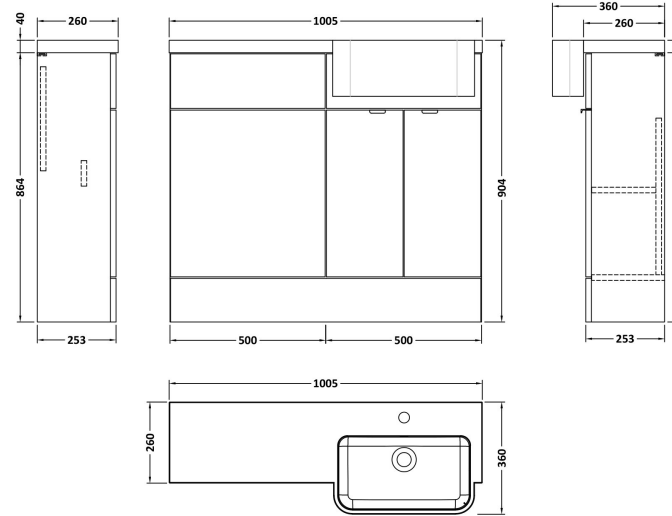

Sales Code: CBI145

Description: 1000 Round Semi Rec Vanity & Wc Unit Rh

Packaging Details

Barcode: 5056211889724

Sales Code: OFF105

Description: 500 Vanity Unit (255mm Deep)

Product Dimensions

Height (mm):	864
Width (mm):	500
Depth (mm):	255
Nett Weight (kg):	15

Packaging Dimensions

Height (mm):	290
Width (mm):	525
Depth (mm):	875
Gross Weight (kg):	15.5

Packaging Data

Box Colour:	Brown Cardboard Box
Box Qty:	1
Label Size:	100 x 50
Label Colour:	Not Applicable
Label Qty:	0

Sales Code: OFF145

Description: 500 Wc Unit (255mm Deep)

Product Dimensions

Height (mm):	864
Width (mm):	500
Depth (mm):	255
Nett Weight (kg):	11.5

Packaging Dimensions

Height (mm):	290
Width (mm):	525
Depth (mm):	875
Gross Weight (kg):	12

Sales Code: PMB512R

Description: 1000 Round S/Recess Polymarble Basin Rh

Product Dimensions

Height (mm):	135
Width (mm):	1003
Depth (mm):	355
Nett Weight (kg):	15

Packaging Dimensions

Height (mm):	190
Width (mm):	420
Depth (mm):	1060
Gross Weight (kg):	15