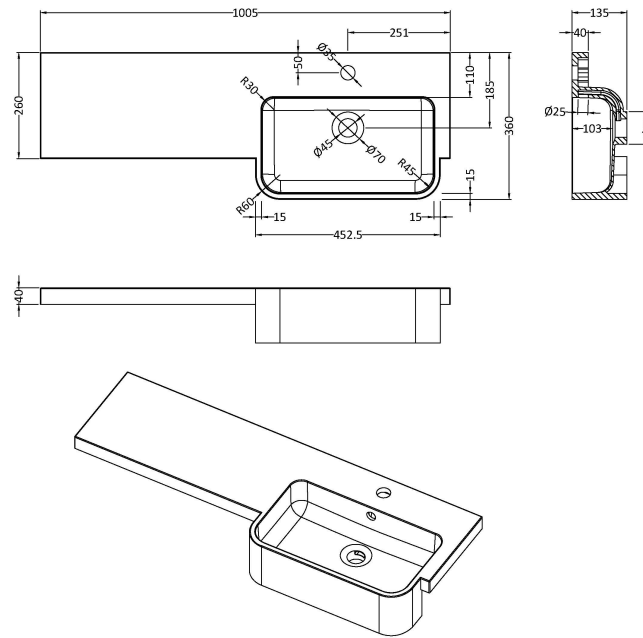

Packaging Dimensions

Height (mm):	290
Width (mm):	525
Depth (mm):	875
Gross Weight (kg):	15.5

Packaging Data

Box Colour:	Brown Cardboard Box
Box Qty:	1
Label Size:	100 x 50
Label Colour:	Not Applicable
Label Qty:	0

Sales Code: OFF145

Description: 500 Wc Unit (255mm Deep)

Product Dimensions

Height (mm):	864
Width (mm):	500
Depth (mm):	255
Nett Weight (kg):	11.5

Packaging Dimensions

Height (mm):	290
Width (mm):	525
Depth (mm):	875
Gross Weight (kg):	12

Packaging Data

Box Colour:	Brown Cardboard Box
Box Qty:	1
Label Size:	100 x 50
Label Colour:	Not Applicable
Label Qty:	0

Outer Box Dimensions (If Applicable)

Height (mm):	
Width (mm):	
Depth (mm):	
Gross Weight (kg):	
Barcode:	5055275816752

Sales Code: PMB512R

Description: 1000 Round S/Recess Polymarble Basin Rh

Product Dimensions

Height (mm):	135
Width (mm):	1003
Depth (mm):	355
Nett Weight (kg):	15

Packaging Dimensions

Height (mm):	190
Width (mm):	420
Depth (mm):	1060
Gross Weight (kg):	15