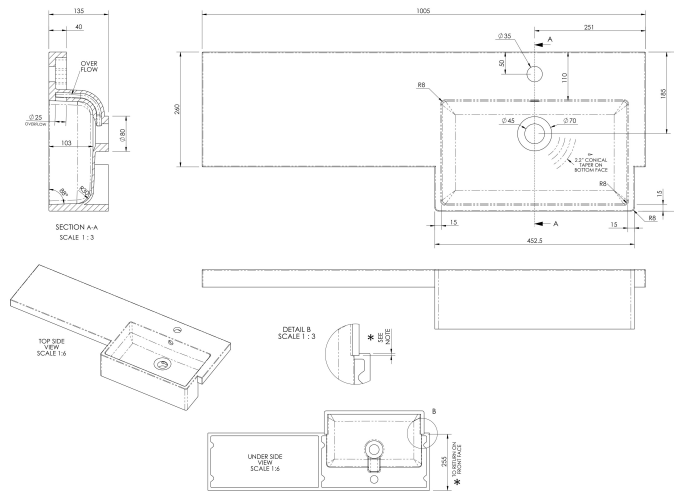

Sales Code: OFF145

Description: 500 Wc Unit (255mm Deep)

Product Dimensions

Height (mm):	864
Width (mm):	500
Depth (mm):	255
Nett Weight (kg):	11.5

Packaging Dimensions

Height (mm):	290
Width (mm):	525
Depth (mm):	875
Gross Weight (kg):	12

Product Dimensions

Height (mm):	1250
Width (mm):	145
Depth (mm):	18
Nett Weight (kg):	2

Packaging Dimensions

Height (mm):	20
Width (mm):	150
Depth (mm):	1260
Gross Weight (kg):	2

Packaging Data

Box Colour:	Brown Cardboard Box
Box Qty:	1
Label Size:	100 x 50
Label Colour:	Not Applicable
Label Qty:	0

Outer Box Dimensions (If Applicable)

Height (mm):	
Width (mm):	
Depth (mm):	
Gross Weight (kg):	
Barcode:	5055275828366

Product Details

Country of Origin:	China
Fitting Instruction:	No
CE & UKCA:	N/A
FSC Certified Materials:	Yes
Colour:	Gloss White
Construction Method:	Cam & Wood Dowel
Construction Type:	Flat-Pack
Cabinet Finish:	MFC Painted Gloss
Fascia Finish:	Mdf Painted Gloss
Cabinet Thickness (mm):	18
Fascia Thickness (mm):	18
Drawer Included:	No
Drawer Type:	Not Applicable
No of Shelves:	Not Applicable
Hinge Type:	Not Applicable
Hinge Included:	Not Applicable
Adjustable Legs:	No
Fixings Included:	No
Handle Style:	Not Applicable
Waste Shroud:	Not Applicable
Handle Included:	Not Applicable
Handle Type:	Not Applicable

Sales Code: PMB612R

Description: 1000 Square S/Recess Polymarble Basin Rh

Product Dimensions

Height (mm):	135
Width (mm):	1003
Depth (mm):	355
Nett Weight (kg):	15

Packaging Dimensions

Height (mm):	190
Width (mm):	420
Depth (mm):	1060
Gross Weight (kg):	15