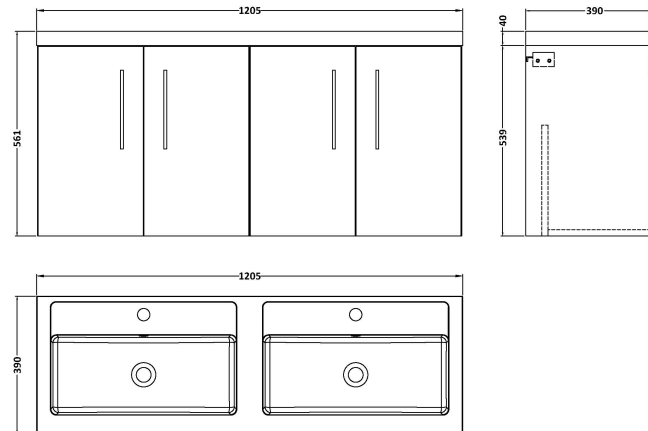

Sales Code: ARN123C

Description: 1200 Wh 4-Door Vanity & Double Basin

Packaging Details

Barcode: 5056462670089

Sales Code: NVF123

Description: 600 Wh 2-Door Unit (365 Deep)

Product Dimensions

Height (mm):	539
Width (mm):	600
Depth (mm):	383
Nett Weight (kg):	14.2

Packaging Dimensions

Height (mm):	560
Width (mm):	620
Depth (mm):	405
Gross Weight (kg):	14.7

Packaging Data

Box Colour:	Brown Cardboard Box - Printed
Box Qty:	0
Label Size:	0 x 0
Label Colour:	Not Applicable
Label Qty:	0

Outer Box Dimensions (If Applicable)

Height (mm):	
Width (mm):	
Depth (mm):	
Gross Weight (kg):	
Barcode:	5056462614380

Product Details

Country of Origin:	China
Fitting Instruction:	No
CE & UKCA:	N/A
FSC Certified Materials:	Yes
Colour:	Gloss White
Construction Method:	Cam & Wood Dowel
Construction Type:	Rigid
Cabinet Finish:	MFC Painted Gloss
Fascia Finish:	Mdf Painted Gloss
Cabinet Thickness (mm):	16
Fascia Thickness (mm):	18
Drawer Included:	No
Drawer Type:	Not Applicable
No of Shelves:	0
Hinge Type:	95 Degree Soft Close
Hinge Included:	Yes, Supplied
Adjustable Legs:	No, Not Required
Fixings Included:	Yes
Handle Style:	Contemporary
Waste Shroud:	No
Handle Included:	Yes, Supplied
Handle Type:	D-Shape

Sales Code: PMB424

Description: Double Polymarble Basin 1205 X 390

Product Dimensions

Height (mm):	390
Width (mm):	1205
Depth (mm):	157
Nett Weight (kg):	18.12

Packaging Dimensions

Height (mm):	100
Width (mm):	1205
Depth (mm):	400
Gross Weight (kg):	18.12