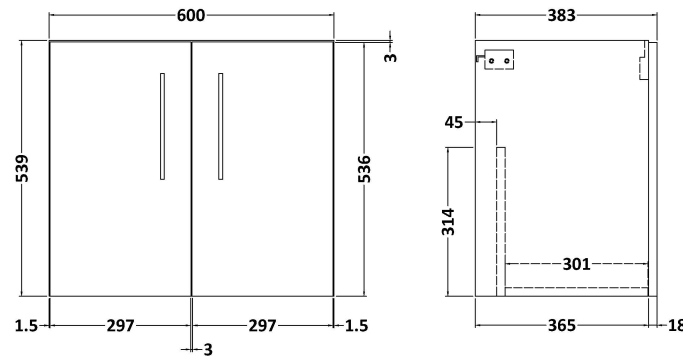

Sales Code: ARN123C

Description: 1200 Wh 4-Door Vanity & Double Basin

Packaging Details

Barcode: 5056462670089

Sales Code: NVF123

Description: 600 Wh 2-Door Unit (365 Deep)

Product Dimensions

Height (mm):	539
Width (mm):	600
Depth (mm):	383
Nett Weight (kg):	14.2

Packaging Dimensions

Height (mm):	560
Width (mm):	620
Depth (mm):	405
Gross Weight (kg):	14.7

Packaging Data

Box Colour:	Brown Cardboard Box - Printed
Box Qty:	0
Label Size:	0 x 0
Label Colour:	Not Applicable
Label Qty:	0

Outer Box Dimensions (If Applicable)

Height (mm):	
Width (mm):	
Depth (mm):	
Gross Weight (kg):	
Barcode:	5056462614380

Product Details

Country of Origin:	China
Fitting Instruction:	No
CE & UKCA:	N/A
FSC Certified Materials:	Yes
Colour:	Gloss White
Construction Method:	Cam & Wood Dowel
Construction Type:	Rigid
Cabinet Finish:	MFC Painted Gloss
Fascia Finish:	Mdf Painted Gloss
Cabinet Thickness (mm):	16
Fascia Thickness (mm):	18
Drawer Included:	No
Drawer Type:	Not Applicable
No of Shelves:	0
Hinge Type:	95 Degree Soft Close
Hinge Included:	Yes, Supplied
Adjustable Legs:	No, Not Required
Fixings Included:	Yes
Handle Style:	Contemporary
Waste Shroud:	No
Handle Included:	Yes, Supplied
Handle Type:	D-Shape

Sales Code: PMB424

Description: Double Polymarble Basin 1205 X 390

Product Dimensions

Height (mm):	390
Width (mm):	1205
Depth (mm):	157
Nett Weight (kg):	18.12

Packaging Dimensions

Height (mm):	100
Width (mm):	1205
Depth (mm):	400
Gross Weight (kg):	18.12