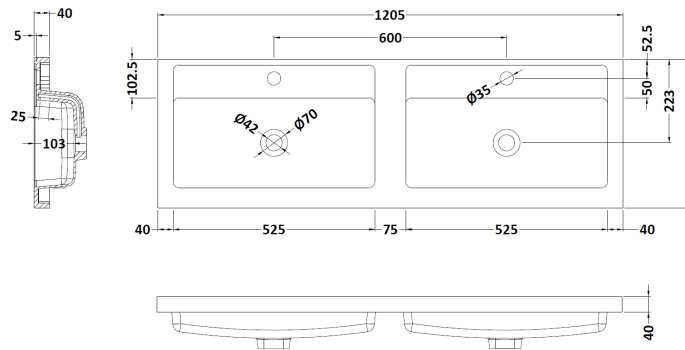

Packaging Dimensions

Height (mm):	560
Width (mm):	620
Depth (mm):	405
Gross Weight (kg):	14.7

Packaging Data

Box Colour:	Brown Cardboard Box - Printed
Box Qty:	0
Label Size:	0 x 0
Label Colour:	Not Applicable
Label Qty:	0

Outer Box Dimensions (If Applicable)

Height (mm):	
Width (mm):	
Depth (mm):	
Gross Weight (kg):	
Barcode:	5056462614380

Product Details

Country of Origin:	China
Fitting Instruction:	No
CE & UKCA:	N/A
FSC Certified Materials:	Yes
Colour:	Gloss White
Construction Method:	Cam & Wood Dowel
Construction Type:	Rigid
Cabinet Finish:	MFC Painted Gloss
Fascia Finish:	Mdf Painted Gloss
Cabinet Thickness (mm):	16
Fascia Thickness (mm):	18
Drawer Included:	No
Drawer Type:	Not Applicable
No of Shelves:	0
Hinge Type:	95 Degree Soft Close
Hinge Included:	Yes, Supplied
Adjustable Legs:	No, Not Required
Fixings Included:	Yes
Handle Style:	Contemporary
Waste Shroud:	No
Handle Included:	Yes, Supplied
Handle Type:	D-Shape

Sales Code: PMB424

Description: Double Polymarble Basin 1205 X 390

Product Dimensions

Height (mm):	390
Width (mm):	1205
Depth (mm):	157
Nett Weight (kg):	18.12

Packaging Dimensions

Height (mm):	100
Width (mm):	1205
Depth (mm):	400
Gross Weight (kg):	18.12

Packaging Data

Box Colour:	Brown Cardboard Box - Printed
Box Qty:	1
Label Size:	100 x 50
Label Colour:	White Label
Label Qty:	2

Outer Box Dimensions (If Applicable)

Height (mm):	
Width (mm):	
Depth (mm):	
Gross Weight (kg):	
Barcode:	5056211815136