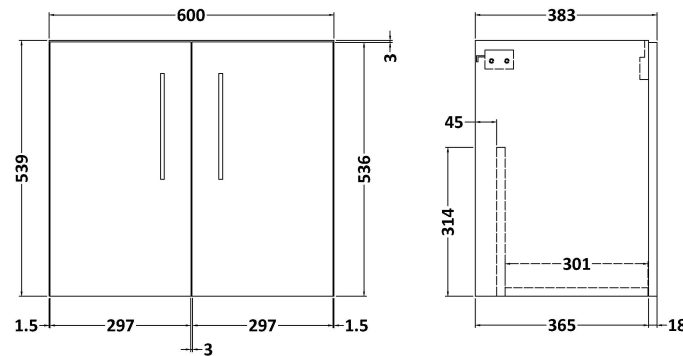

Sales Code: ARN123F

Description: 1200 Wh 4-Door Vanity & Double Basin

Packaging Details

Barcode: 5056462670072

Sales Code: NVF123

Description: 600 Wh 2-Door Unit (365 Deep)

Product Dimensions

Height (mm):	539
Width (mm):	600
Depth (mm):	383
Nett Weight (kg):	14.2

Packaging Dimensions

Height (mm):	560
Width (mm):	620
Depth (mm):	405
Gross Weight (kg):	14.7

Packaging Data

Box Colour:	Brown Cardboard Box - Printed
Box Qty:	0
Label Size:	0 x 0
Label Colour:	Not Applicable
Label Qty:	0

Outer Box Dimensions (If Applicable)

Height (mm):	
Width (mm):	
Depth (mm):	
Gross Weight (kg):	
Barcode:	5056462614380

Product Details

Country of Origin:	China
Fitting Instruction:	No
CE & UKCA:	N/A
FSC Certified Materials:	Yes
Colour:	Gloss White
Construction Method:	Cam & Wood Dowel
Construction Type:	Rigid
Cabinet Finish:	MFC Painted Gloss
Fascia Finish:	Mdf Painted Gloss
Cabinet Thickness (mm):	16
Fascia Thickness (mm):	18
Drawer Included:	No
Drawer Type:	Not Applicable
No of Shelves:	0
Hinge Type:	95 Degree Soft Close
Hinge Included:	Yes, Supplied
Adjustable Legs:	No, Not Required
Fixings Included:	Yes
Handle Style:	Contemporary
Waste Shroud:	No
Handle Included:	Yes, Supplied
Handle Type:	D-Shape

Sales Code: CBM424

Description: Double Ceramic Basin 1208X392

Product Dimensions

Height (mm):	390
Width (mm):	1205
Depth (mm):	175
Nett Weight (kg):	27

Packaging Dimensions

Height (mm):	205
Width (mm):	1270
Depth (mm):	510
Gross Weight (kg):	27