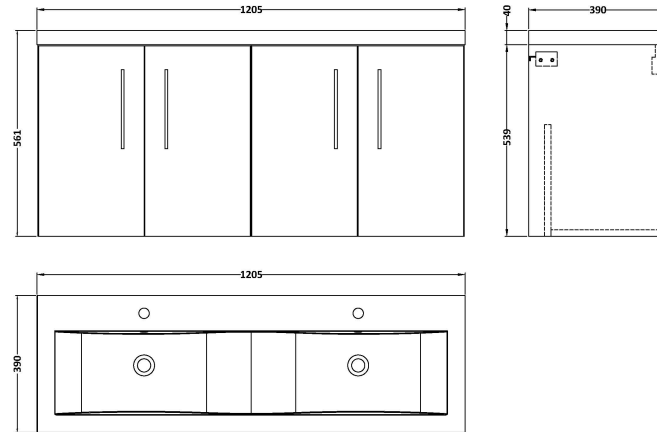

Sales Code: ARN123F

Description: 1200 Wh 4-Door Vanity & Double Basin

Packaging Details

Barcode: 5056462670072

Sales Code: NVF123

Description: 600 Wh 2-Door Unit (365 Deep)

Product Dimensions

Height (mm):	539
Width (mm):	600
Depth (mm):	383
Nett Weight (kg):	14.2

Packaging Dimensions

Height (mm):	560
Width (mm):	620
Depth (mm):	405
Gross Weight (kg):	14.7

Packaging Data

Box Colour:	Brown Cardboard Box - Printed
Box Qty:	0
Label Size:	0 x 0
Label Colour:	Not Applicable
Label Qty:	0

Outer Box Dimensions (If Applicable)

Height (mm):	
Width (mm):	
Depth (mm):	
Gross Weight (kg):	
Barcode:	5056462614380

Product Details

Country of Origin:	China
Fitting Instruction:	No
CE & UKCA:	N/A
FSC Certified Materials:	Yes
Colour:	Gloss White
Construction Method:	Cam & Wood Dowel
Construction Type:	Rigid
Cabinet Finish:	MFC Painted Gloss
Fascia Finish:	Mdf Painted Gloss
Cabinet Thickness (mm):	16
Fascia Thickness (mm):	18
Drawer Included:	No
Drawer Type:	Not Applicable
No of Shelves:	0
Hinge Type:	95 Degree Soft Close
Hinge Included:	Yes, Supplied
Adjustable Legs:	No, Not Required
Fixings Included:	Yes
Handle Style:	Contemporary
Waste Shroud:	No
Handle Included:	Yes, Supplied
Handle Type:	D-Shape

Sales Code: CBM424

Description: Double Ceramic Basin 1208X392

Product Dimensions

Height (mm):	390
Width (mm):	1205
Depth (mm):	175
Nett Weight (kg):	27

Packaging Dimensions

Height (mm):	205
Width (mm):	1270
Depth (mm):	510
Gross Weight (kg):	27