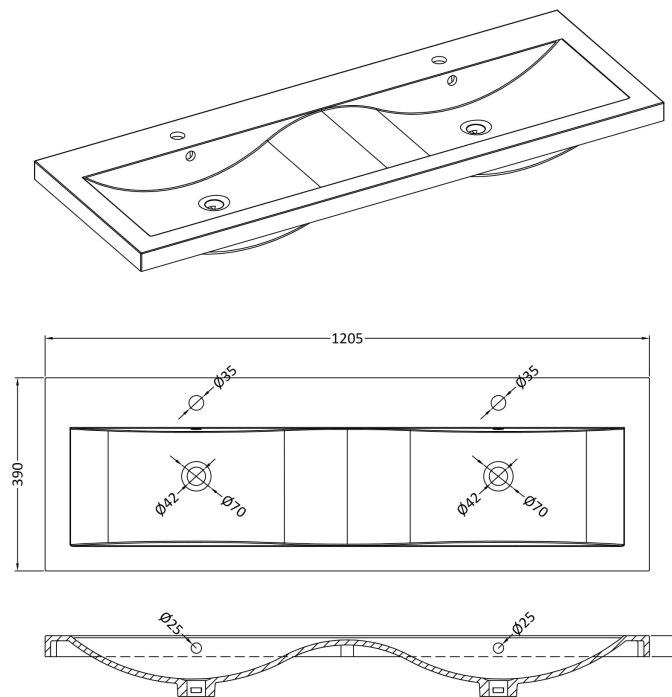

Sales Code: ARN123F

Description: 1200 Wh 4-Door Vanity & Double Basin

Packaging Details

Barcode: 5056462670072

Sales Code: NVF123

Description: 600 Wh 2-Door Unit (365 Deep)

Product Dimensions

Height (mm):	539
Width (mm):	600
Depth (mm):	383
Nett Weight (kg):	14.2

Packaging Dimensions

Height (mm):	560
Width (mm):	620
Depth (mm):	405
Gross Weight (kg):	14.7

Packaging Data

Box Colour:	Brown Cardboard Box - Printed
Box Qty:	0
Label Size:	0 x 0
Label Colour:	Not Applicable
Label Qty:	0

Outer Box Dimensions (If Applicable)

Height (mm):	
Width (mm):	
Depth (mm):	
Gross Weight (kg):	
Barcode:	5056462614380

Product Details

Country of Origin:	China
Fitting Instruction:	No
CE & UKCA:	N/A
FSC Certified Materials:	Yes
Colour:	Gloss White
Construction Method:	Cam & Wood Dowel
Construction Type:	Rigid
Cabinet Finish:	MFC Painted Gloss
Fascia Finish:	Mdf Painted Gloss
Cabinet Thickness (mm):	16
Fascia Thickness (mm):	18
Drawer Included:	No
Drawer Type:	Not Applicable
No of Shelves:	0
Hinge Type:	95 Degree Soft Close
Hinge Included:	Yes, Supplied
Adjustable Legs:	No, Not Required
Fixings Included:	Yes
Handle Style:	Contemporary
Waste Shroud:	No
Handle Included:	Yes, Supplied
Handle Type:	D-Shape

Sales Code: CBM424

Description: Double Ceramic Basin 1208X392

Product Dimensions

Height (mm):	390
Width (mm):	1205
Depth (mm):	175
Nett Weight (kg):	27

Packaging Dimensions

Height (mm):	205
Width (mm):	1270
Depth (mm):	510
Gross Weight (kg):	27