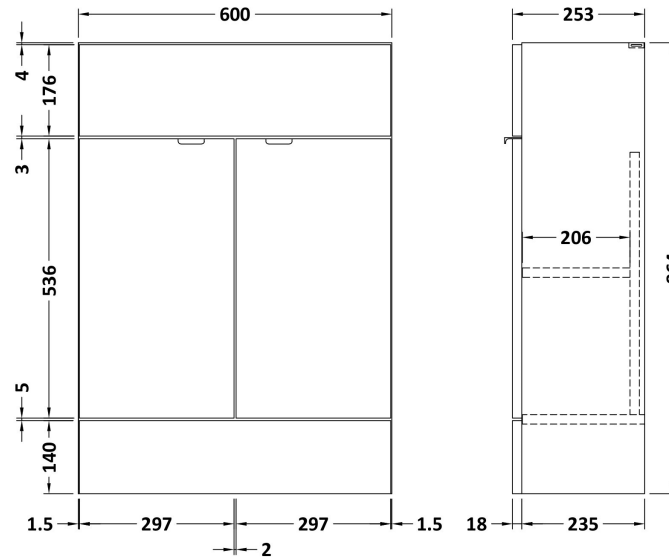

Sales Code: CBI147

Description: 1100 Round Semi Rec Vanity & Wc Unit Rh

Packaging Details

Barcode: 5056211889748

Sales Code: OFF107

Description: 600 Vanity Unit (255mm Deep)

Product Dimensions

Height (mm):	864
Width (mm):	600
Depth (mm):	255
Nett Weight (kg):	17

Packaging Dimensions

Height (mm):	290
Width (mm):	625
Depth (mm):	875
Gross Weight (kg):	17.5

Packaging Data

Box Colour:	Brown Cardboard Box
Box Qty:	1
Label Size:	100 x 50
Label Colour:	Not Applicable
Label Qty:	0

Sales Code: OFF145

Description: 500 Wc Unit (255mm Deep)

Product Dimensions

Height (mm):	864
Width (mm):	500
Depth (mm):	255
Nett Weight (kg):	11.5

Packaging Dimensions

Height (mm):	290
Width (mm):	525
Depth (mm):	875
Gross Weight (kg):	12

Sales Code: PMB513R

Description: 1100 Round S/Recess Polymarble Basin Rh

Product Dimensions

Height (mm):	135
Width (mm):	1103
Depth (mm):	355
Nett Weight (kg):	16

Packaging Dimensions

Height (mm):	190
Width (mm):	420
Depth (mm):	1160
Gross Weight (kg):	16