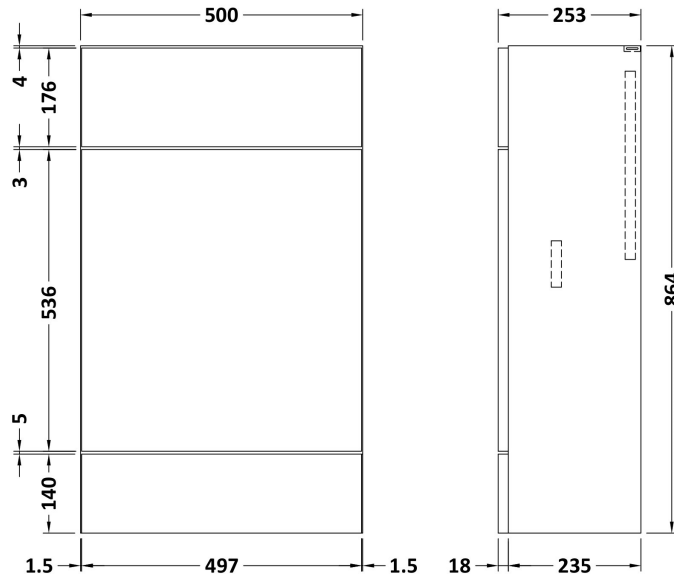

Packaging Dimensions

Height (mm):	290
Width (mm):	625
Depth (mm):	875
Gross Weight (kg):	17.5

Packaging Data

Box Colour:	Brown Cardboard Box
Box Qty:	1
Label Size:	100 x 50
Label Colour:	Not Applicable
Label Qty:	0

Outer Box Dimensions (If Applicable)

Height (mm):	
Width (mm):	
Depth (mm):	
Gross Weight (kg):	
Barcode:	5055275817223

Product Details

Country of Origin:	China
Fitting Instruction:	No
CE & UKCA:	N/A
FSC Certified Materials:	Yes
Colour:	Gloss White
Construction Method:	Cam & Wood Dowel
Construction Type:	Rigid
Cabinet Finish:	MFC Painted Gloss
Fascia Finish:	Mdf Painted Gloss
Cabinet Thickness (mm):	16
Fascia Thickness (mm):	18
Drawer Included:	No
Drawer Type:	Not Applicable
No of Shelves:	1
Hinge Type:	95 Degree Clip-On Soft Close
Hinge Included:	Yes
Adjustable Legs:	No
Fixings Included:	Yes
Handle Style:	Contemporary
Waste Shroud:	No
Handle Included:	Yes
Handle Type:	Wrapover

Sales Code: OFF145

Description: 500 Wc Unit (255mm Deep)

Product Dimensions

Height (mm):	864
Width (mm):	500
Depth (mm):	255
Nett Weight (kg):	11.5

Packaging Dimensions

Height (mm):	290
Width (mm):	525
Depth (mm):	875
Gross Weight (kg):	12

Packaging Data

Box Colour:	Brown Cardboard Box
Box Qty:	1
Label Size:	100 x 50
Label Colour:	Not Applicable
Label Qty:	0

Outer Box Dimensions (If Applicable)

Height (mm):	
Width (mm):	
Depth (mm):	
Gross Weight (kg):	
Barcode:	5055275816752