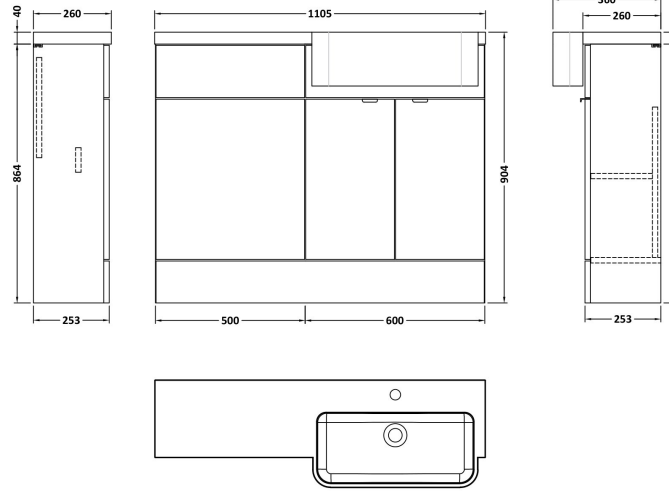

Sales Code: CBI147

Description: 1100 Round Semi Rec Vanity & Wc Unit Rh

Packaging Details

Barcode: 5056211889748

Sales Code: OFF107

Description: 600 Vanity Unit (255mm Deep)

Product Dimensions

Height (mm):	864
Width (mm):	600
Depth (mm):	255
Nett Weight (kg):	17

Packaging Dimensions

Height (mm):	290
Width (mm):	625
Depth (mm):	875
Gross Weight (kg):	17.5

Packaging Data

Box Colour:	Brown Cardboard Box
Box Qty:	1
Label Size:	100 x 50
Label Colour:	Not Applicable
Label Qty:	0

Sales Code: OFF145

Description: 500 Wc Unit (255mm Deep)

Product Dimensions

Height (mm):	864
Width (mm):	500
Depth (mm):	255
Nett Weight (kg):	11.5

Packaging Dimensions

Height (mm):	290
Width (mm):	525
Depth (mm):	875
Gross Weight (kg):	12

Sales Code: PMB513R

Description: 1100 Round S/Recess Polymarble Basin Rh

Product Dimensions

Height (mm):	135
Width (mm):	1103
Depth (mm):	355
Nett Weight (kg):	16

Packaging Dimensions

Height (mm):	190
Width (mm):	420
Depth (mm):	1160
Gross Weight (kg):	16