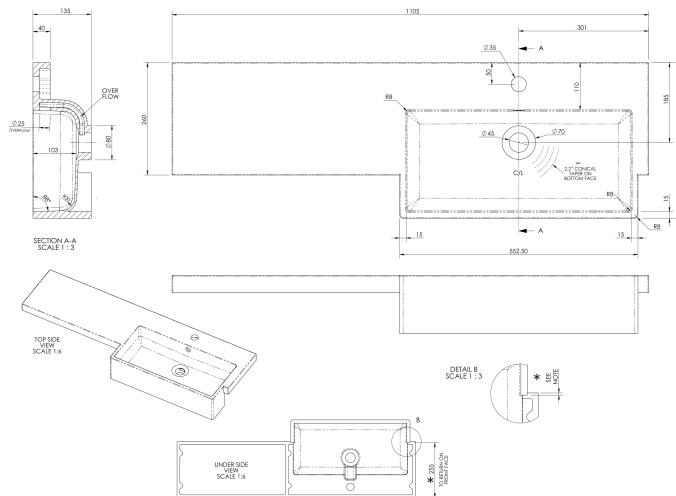

Sales Code: PMB613R

Description: 1100 Square S/Recess Polymarble Basin Rh

Product Dimensions

Height (mm):	135
Width (mm):	1103
Depth (mm):	355
Nett Weight (kg):	16

Packaging Dimensions

Height (mm):	190
Width (mm):	420
Depth (mm):	1160
Gross Weight (kg):	16

Packaging Data

Box Colour:	Brown Cardboard Box - Printed
Box Qty:	1
Label Size:	100 x 50
Label Colour:	White Label
Label Qty:	2

Outer Box Dimensions (If Applicable)

Height (mm):	
Width (mm):	
Depth (mm):	
Gross Weight (kg):	
Barcode:	5056211879039

Product Details

Country of Origin:	China
Fitting Instruction:	No
Certification: CE & UKCA:	No WRAS: N/A WRAS No: N/A
Product Material:	Polymarble
Fixing Supplied:	No

Pans/Bidets: Trap Style: Not Applicable Includes Seat: Not Applicable

Seats: Seat Type: Not Applicable Material: Not Applicable
Function: Not Applicable Hinge Type: Not Applicable
Hinge Material: Not Applicable

Cisterns: Operating Type: Not Applicable Fittings: Not Applicable
Lever Type: Not Applicable

Basins: Tap Hole: One Taphole Chain Stay Hole: No
Template: Not Required Waste Type Req: Slotted
Overflow Inc: Yes Overflow Cover: Yes
Inner Bowl Depth (mm): 103mm