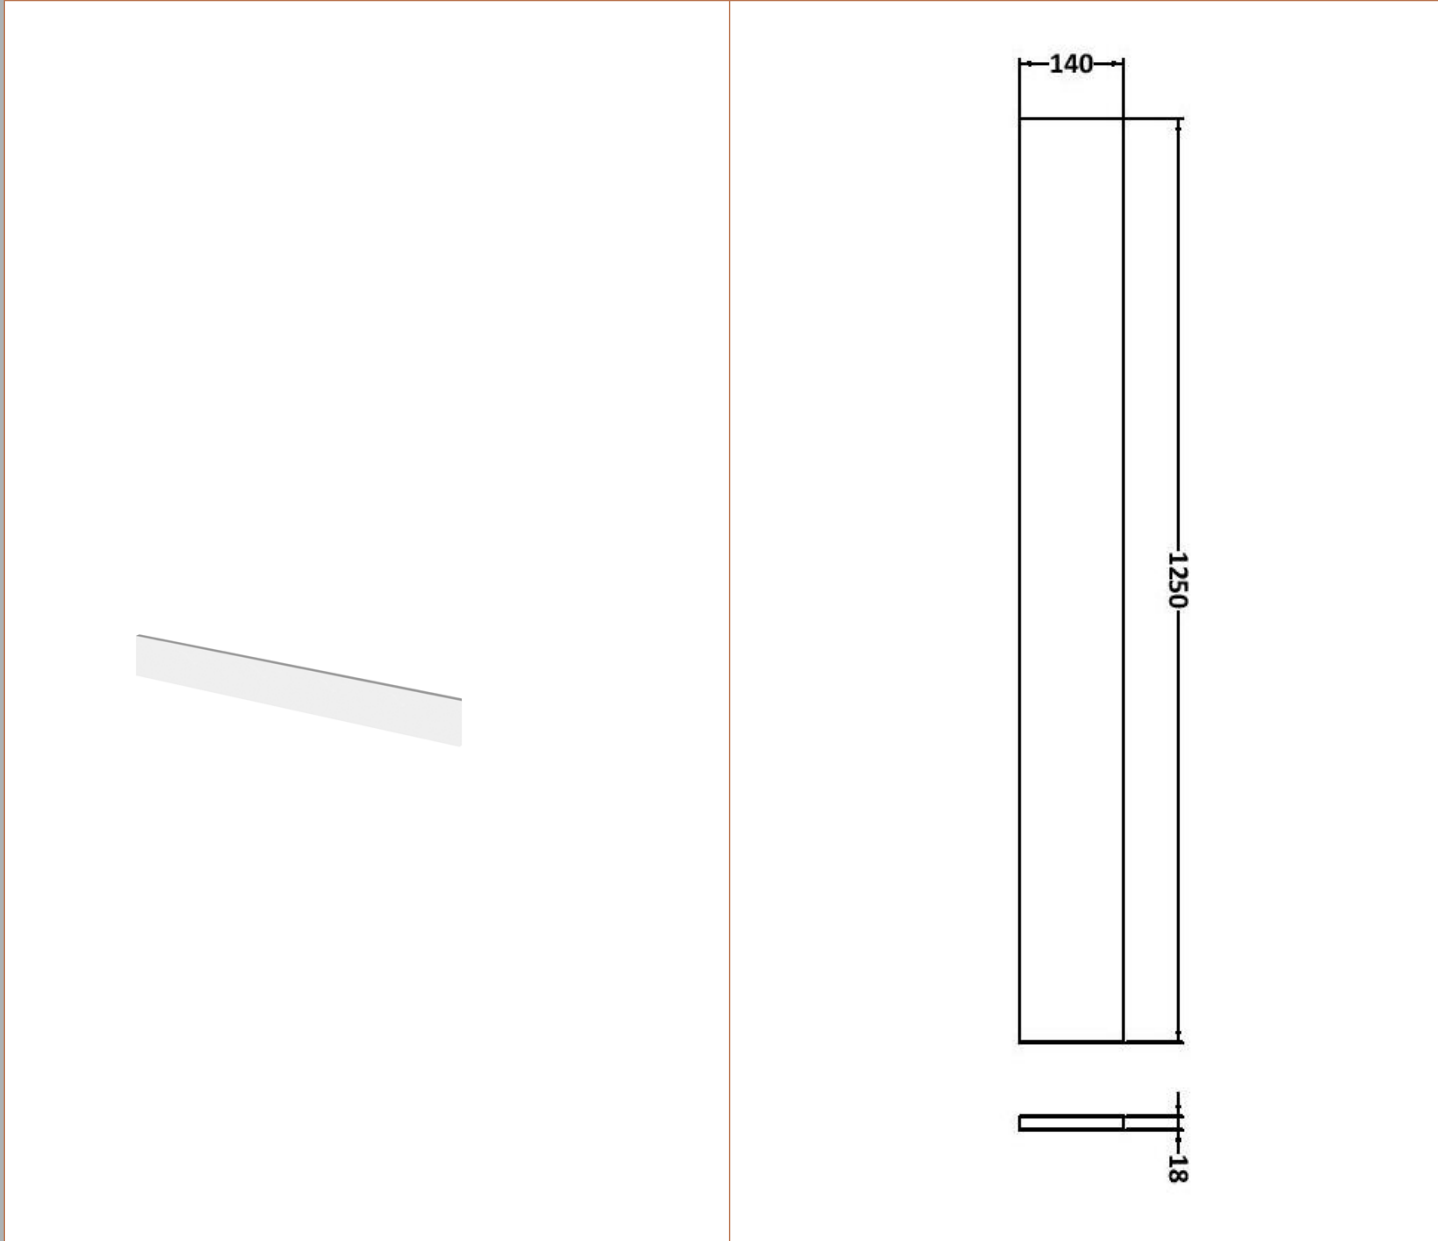

Sales Code: OFF145

Description: 500 Wc Unit (255mm Deep)

Product Dimensions

Height (mm):	864
Width (mm):	500
Depth (mm):	255
Nett Weight (kg):	11.5

Packaging Dimensions

Height (mm):	290
Width (mm):	525
Depth (mm):	875
Gross Weight (kg):	12

Outer Box Dimensions (If Applicable)

Height (mm):	
Width (mm):	
Depth (mm):	
Gross Weight (kg):	
Barcode:	5056211879039

Product Details

Country of Origin:	China
Fitting Instruction:	No
Certification: CE & UKCA:	No WRAS: N/A WRAS No: N/A
Product Material:	Polymarble
Fixing Supplied:	No

Sales Code: OFF191

Description: 1.25M Continuous Plinth (1250X140x18mm)

Product Dimensions

Height (mm):	1250
Width (mm):	145
Depth (mm):	18
Nett Weight (kg):	2

Packaging Dimensions

Height (mm):	20
Width (mm):	150
Depth (mm):	1260
Gross Weight (kg):	2