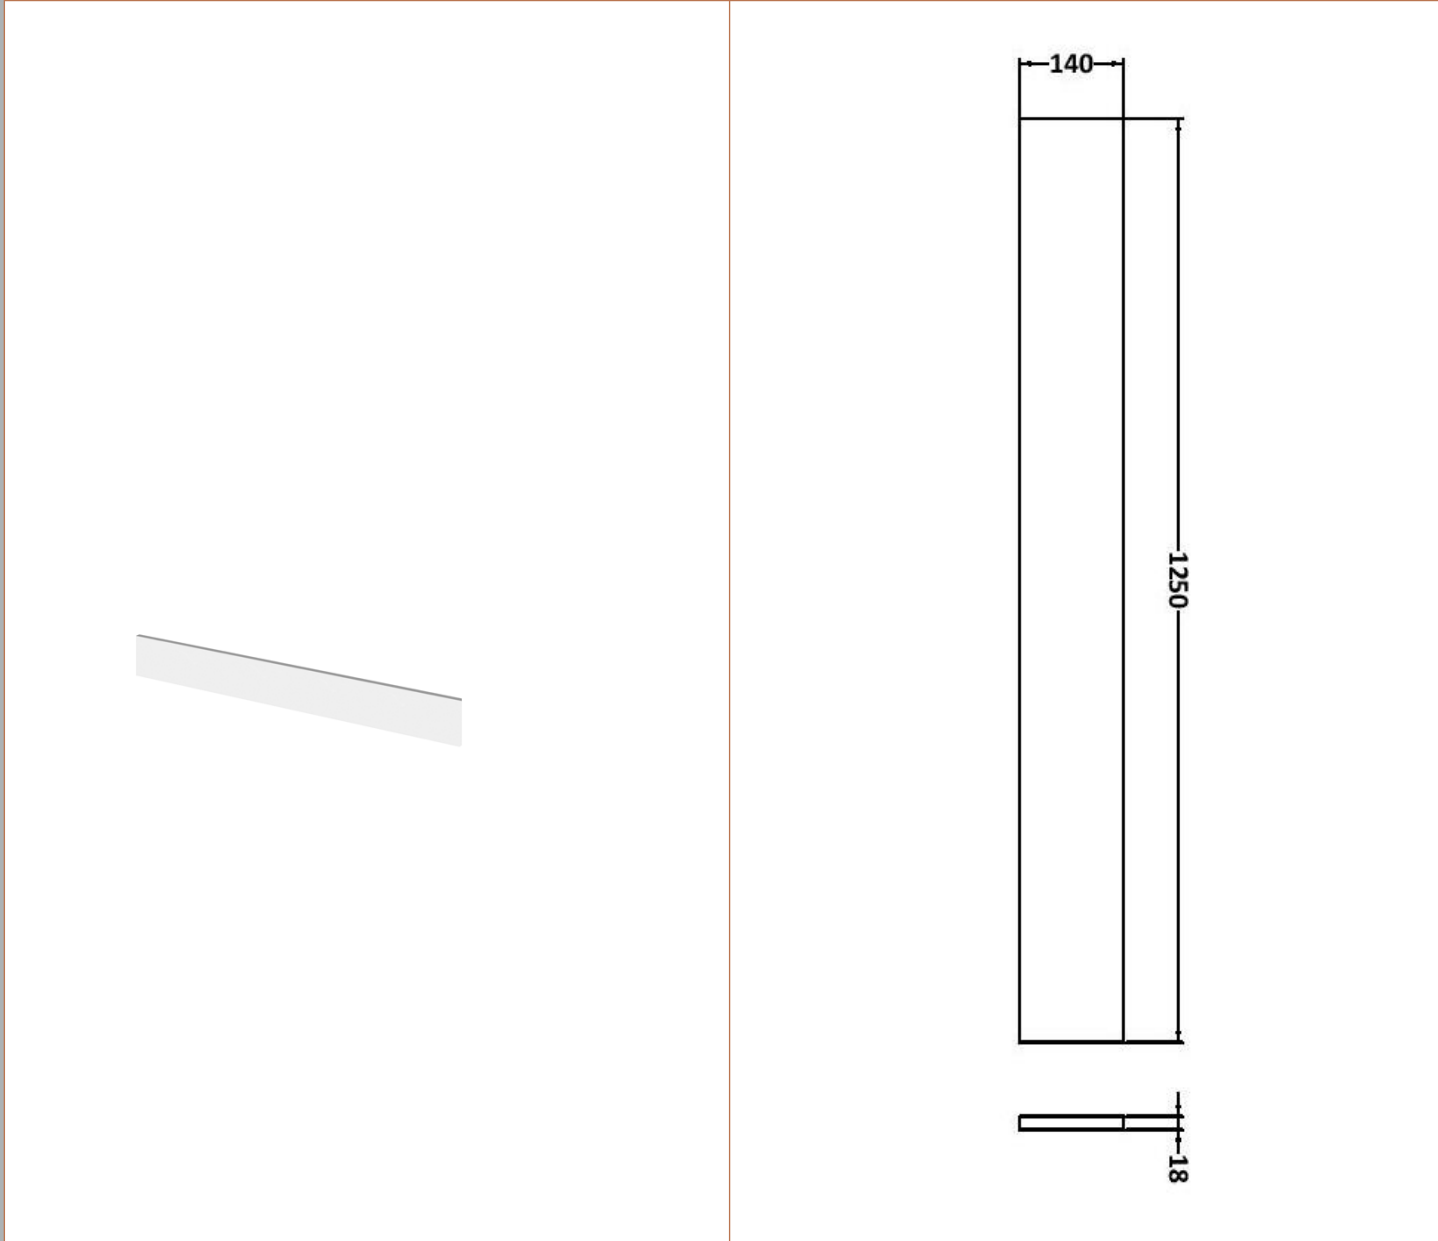

Sales Code: CBI146

Description: 1100 Round Semi Rec Vanity & Wc Unit Lh

Packaging Details

Barcode: 5056211889731

Sales Code: OFF107

Description: 600 Vanity Unit (255mm Deep)

Product Dimensions

Height (mm):	864
Width (mm):	600
Depth (mm):	255
Nett Weight (kg):	17

Sales Code: OFF145

Description: 500 Wc Unit (255mm Deep)

Product Dimensions

Height (mm):	864
Width (mm):	500
Depth (mm):	255
Nett Weight (kg):	11.5

Packaging Dimensions

Height (mm):	290
Width (mm):	525
Depth (mm):	875
Gross Weight (kg):	12

Outer Box Dimensions (If Applicable)

Height (mm):	
Width (mm):	
Depth (mm):	
Gross Weight (kg):	
Barcode:	5056211879022

Product Details

Country of Origin:	China
Fitting Instruction:	No
Certification: CE & UKCA:	No
WRAS:	N/A
WRAS No:	N/A
Product Material:	Polymarble
Fixing Supplied:	No

Sales Code: OFF191

Description: 1.25M Continuous Plinth (1250X140x18mm)

Product Dimensions

Height (mm):	1250
Width (mm):	145
Depth (mm):	18
Nett Weight (kg):	2

Packaging Dimensions

Height (mm):	20
Width (mm):	150
Depth (mm):	1260
Gross Weight (kg):	2