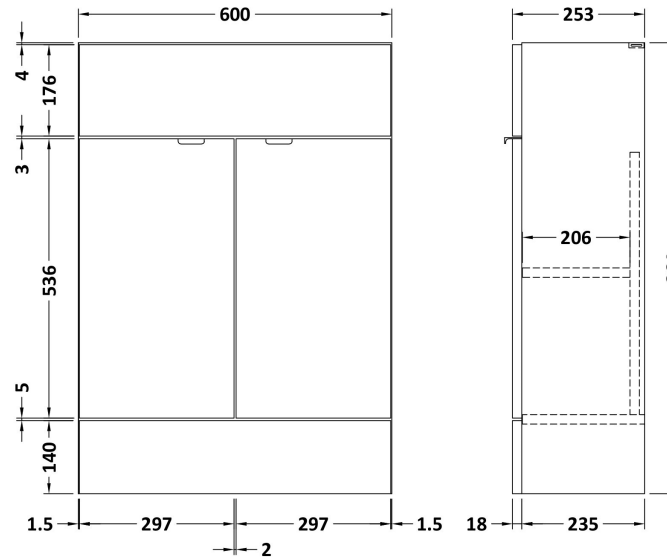

Sales Code: CBI146

Description: 1100 Round Semi Rec Vanity & Wc Unit Lh

Packaging Details

Barcode: 5056211889731

Sales Code: OFF107

Description: 600 Vanity Unit (255mm Deep)

Product Dimensions

Height (mm):	864
Width (mm):	600
Depth (mm):	255
Nett Weight (kg):	17

Packaging Dimensions

Height (mm):	290
Width (mm):	625
Depth (mm):	875
Gross Weight (kg):	17.5

Packaging Data

Box Colour:	Brown Cardboard Box
Box Qty:	1
Label Size:	100 x 50
Label Colour:	Not Applicable
Label Qty:	0

Sales Code: OFF145

Description: 500 Wc Unit (255mm Deep)

Product Dimensions

Height (mm):	864
Width (mm):	500
Depth (mm):	255
Nett Weight (kg):	11.5

Packaging Dimensions

Height (mm):	290
Width (mm):	525
Depth (mm):	875
Gross Weight (kg):	12

Sales Code: PMB513L

Description: 1100 Round S/Recess Polymarble Basin Lh

Product Dimensions

Height (mm):	135
Width (mm):	1103
Depth (mm):	355
Nett Weight (kg):	16

Packaging Dimensions

Height (mm):	190
Width (mm):	420
Depth (mm):	1160
Gross Weight (kg):	16