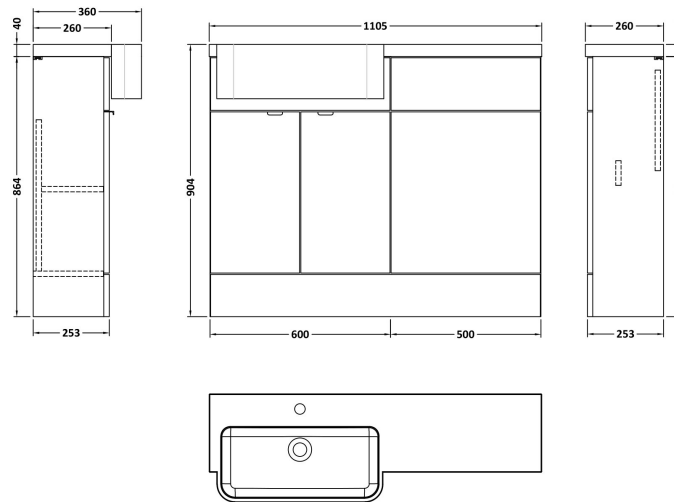

Sales Code: CBI146

Description: 1100 Round Semi Rec Vanity & Wc Unit Lh

Packaging Details

Barcode: 5056211889731

Sales Code: OFF107

Description: 600 Vanity Unit (255mm Deep)

Product Dimensions

Height (mm):	864
Width (mm):	600
Depth (mm):	255
Nett Weight (kg):	17

Packaging Dimensions

Height (mm):	290
Width (mm):	625
Depth (mm):	875
Gross Weight (kg):	17.5

Packaging Data

Box Colour:	Brown Cardboard Box
Box Qty:	1
Label Size:	100 x 50
Label Colour:	Not Applicable
Label Qty:	0

Sales Code: OFF145

Description: 500 Wc Unit (255mm Deep)

Product Dimensions

Height (mm):	864
Width (mm):	500
Depth (mm):	255
Nett Weight (kg):	11.5

Packaging Dimensions

Height (mm):	290
Width (mm):	525
Depth (mm):	875
Gross Weight (kg):	12

Sales Code: PMB513L

Description: 1100 Round S/Recess Polymarble Basin Lh

Product Dimensions

Height (mm):	135
Width (mm):	1103
Depth (mm):	355
Nett Weight (kg):	16

Packaging Dimensions

Height (mm):	190
Width (mm):	420
Depth (mm):	1160
Gross Weight (kg):	16