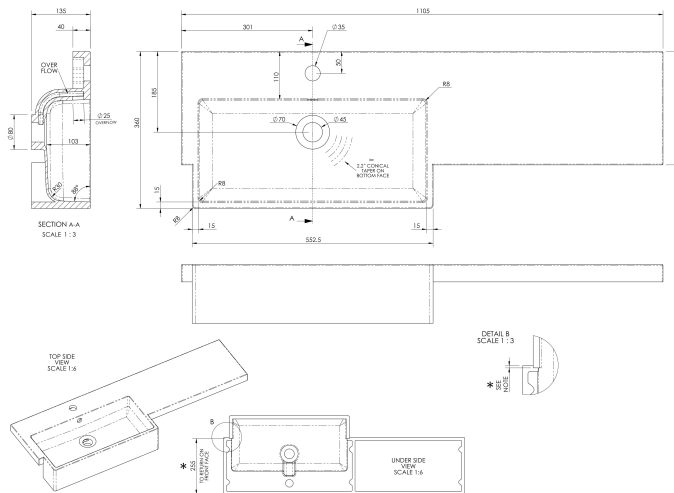

Sales Code: PMB613L

Description: 1100 Square S/Recess Polymarble Basin Lh

Product Dimensions

Height (mm):	135
Width (mm):	1103
Depth (mm):	355
Nett Weight (kg):	16

Packaging Dimensions

Height (mm):	190
Width (mm):	420
Depth (mm):	1160
Gross Weight (kg):	16

Packaging Data

Box Colour:	Brown Cardboard Box - Printed
Box Qty:	1
Label Size:	100 x 50
Label Colour:	White Label
Label Qty:	2

Outer Box Dimensions (If Applicable)

Height (mm):	
Width (mm):	
Depth (mm):	
Gross Weight (kg):	
Barcode:	5056211879022

Product Details

Country of Origin:	China
Fitting Instruction:	No
Certification: CE & UKCA:	No
WRAS:	N/A
WRAS No:	N/A
Product Material:	Polymarble
Fixing Supplied:	No

Pans/Bidets: Trap Style: Not Applicable Includes Seat: Not Applicable

Seats: Seat Type: Not Applicable Material: Not Applicable
Function: Not Applicable Hinge Type: Not Applicable
Hinge Material: Not Applicable

Cisterns: Operating Type: Not Applicable Fittings: Not Applicable
Lever Type: Not Applicable

Basins: Tap Hole: One Taphole Chain Stay Hole: No
Template: Not Required Waste Type Req: Slotted
Overflow Inc: Yes Overflow Cover: Yes
Inner Bowl Depth (mm): 103mm