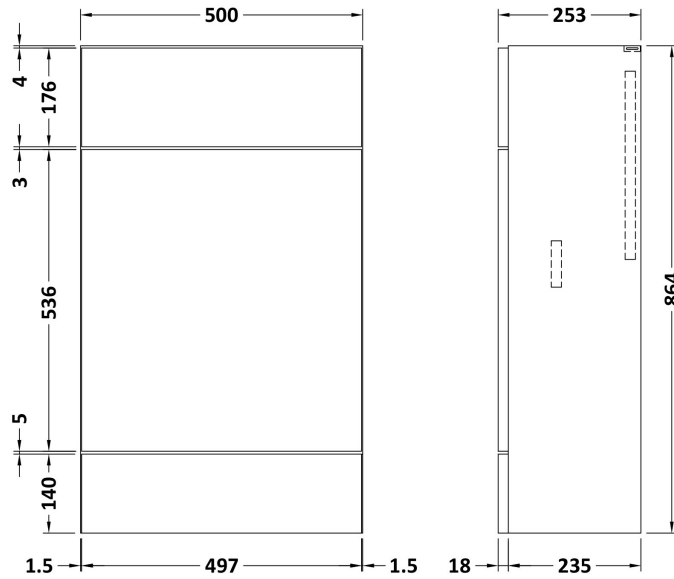

Sales Code: CBI146

Description: 1100 Round Semi Rec Vanity & Wc Unit Lh

Packaging Details

Barcode: 5056211889731

Sales Code: OFF107

Description: 600 Vanity Unit (255mm Deep)

Product Dimensions

Height (mm):	864
Width (mm):	600
Depth (mm):	255
Nett Weight (kg):	17

Packaging Dimensions

Height (mm):	290
Width (mm):	625
Depth (mm):	875
Gross Weight (kg):	17.5

Packaging Data

Box Colour:	Brown Cardboard Box
Box Qty:	1
Label Size:	100 x 50
Label Colour:	Not Applicable
Label Qty:	0

Sales Code: OFF145

Description: 500 Wc Unit (255mm Deep)

Product Dimensions

Height (mm):	864
Width (mm):	500
Depth (mm):	255
Nett Weight (kg):	11.5

Packaging Dimensions

Height (mm):	290
Width (mm):	525
Depth (mm):	875
Gross Weight (kg):	12

Packaging Data

Box Colour:	Brown Cardboard Box
Box Qty:	1
Label Size:	100 x 50
Label Colour:	Not Applicable
Label Qty:	0

Outer Box Dimensions (If Applicable)

Height (mm):	
Width (mm):	
Depth (mm):	
Gross Weight (kg):	
Barcode:	5055275816752