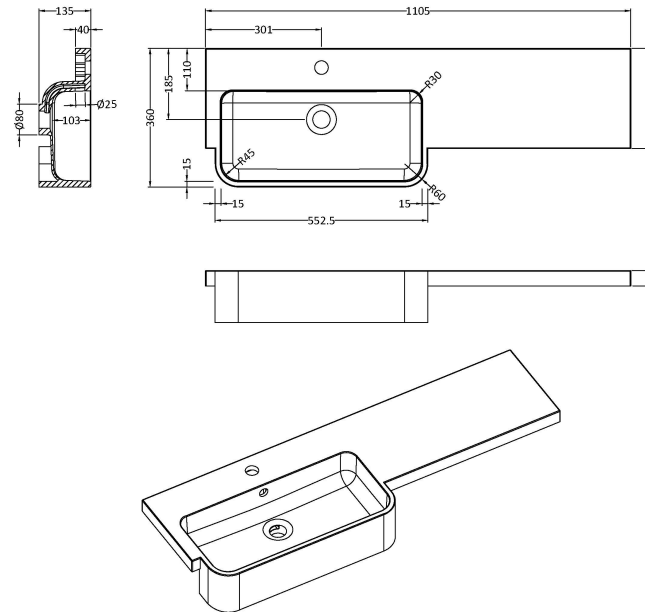

Packaging Dimensions

Height (mm):	290
Width (mm):	625
Depth (mm):	875
Gross Weight (kg):	17.5

Packaging Data

Box Colour:	Brown Cardboard Box
Box Qty:	1
Label Size:	100 x 50
Label Colour:	Not Applicable
Label Qty:	0

Sales Code: OFF145

Description: 500 Wc Unit (255mm Deep)

Product Dimensions

Height (mm):	864
Width (mm):	500
Depth (mm):	255
Nett Weight (kg):	11.5

Packaging Dimensions

Height (mm):	290
Width (mm):	525
Depth (mm):	875
Gross Weight (kg):	12

Packaging Data

Box Colour:	Brown Cardboard Box
Box Qty:	1
Label Size:	100 x 50
Label Colour:	Not Applicable
Label Qty:	0

Outer Box Dimensions (If Applicable)

Height (mm):	
Width (mm):	
Depth (mm):	
Gross Weight (kg):	
Barcode:	5055275816752

Sales Code: PMB513L

Description: 1100 Round S/Recess Polymarble Basin Lh

Product Dimensions

Height (mm):	135
Width (mm):	1103
Depth (mm):	355
Nett Weight (kg):	16

Packaging Dimensions

Height (mm):	190
Width (mm):	420
Depth (mm):	1160
Gross Weight (kg):	16