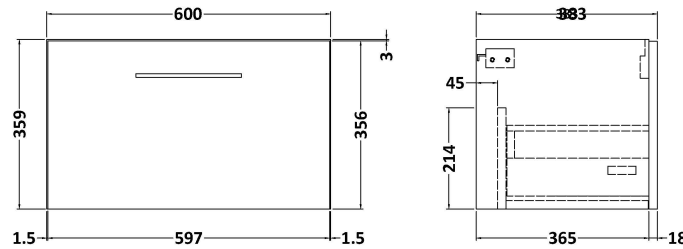

Sales Code: ARN122C

Description: 1200 Wh 2-Drawer Vanity & Double Basin

Packaging Details

Barcode: 5056462669878

Sales Code: NVF122

Description: 600 Single Drawer Unit (365 Deep)

Product Dimensions

Height (mm):	359
Width (mm):	600
Depth (mm):	383
Nett Weight (kg):	13

Packaging Dimensions

Height (mm):	391
Width (mm):	632
Depth (mm):	391
Gross Weight (kg):	13.5

Packaging Data

Box Colour:	Brown Cardboard Box - Printed
Box Qty:	0
Label Size:	0 x 0
Label Colour:	Not Applicable
Label Qty:	0

Sales Code: PMB424

Description: Double Polymarble Basin 1205 X 390

Product Dimensions

Height (mm):	390
Width (mm):	1205
Depth (mm):	157
Nett Weight (kg):	18.12

Packaging Dimensions

Height (mm):	100
Width (mm):	1205
Depth (mm):	400
Gross Weight (kg):	18.12

Packaging Data

Box Colour:	Brown Cardboard Box - Printed
Box Qty:	1
Label Size:	100 x 50
Label Colour:	White Label
Label Qty:	2

Outer Box Dimensions (If Applicable)

Height (mm):	
Width (mm):	
Depth (mm):	
Gross Weight (kg):	
Barcode:	5056211815136