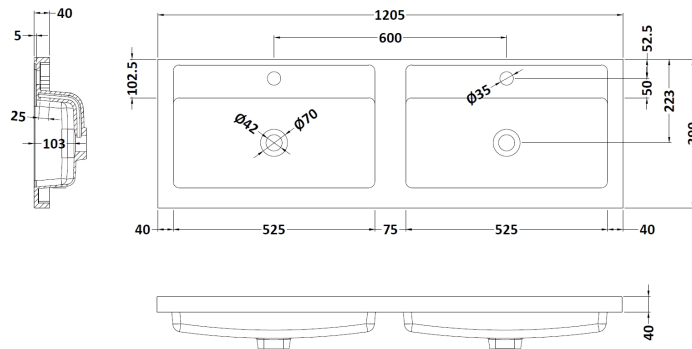

Packaging Dimensions

Height (mm):	391
Width (mm):	632
Depth (mm):	391
Gross Weight (kg):	13.5

Packaging Data

Box Colour:	Brown Cardboard Box - Printed
Box Qty:	0
Label Size:	0 x 0
Label Colour:	Not Applicable
Label Qty:	0

Outer Box Dimensions (If Applicable)

Height (mm):	
Width (mm):	
Depth (mm):	
Gross Weight (kg):	
Barcode:	5056462660783

Product Details

Country of Origin:	China
Fitting Instruction:	No
CE & UKCA:	N/A
FSC Certified Materials:	Yes
Colour:	Gloss White
Construction Method:	Cam & Wood Dowel
Construction Type:	Rigid
Cabinet Finish:	MFC Painted Gloss
Fascia Finish:	Mdf Painted Gloss
Cabinet Thickness (mm):	16
Fascia Thickness (mm):	18
Drawer Included:	Yes
Drawer Type:	80mm High Metal S/C Inc Galler
No of Shelves:	0
Hinge Type:	Not Applicable
Hinge Included:	Not Applicable
Adjustable Legs:	No, Not Required
Fixings Included:	Yes
Handle Style:	Contemporary
Waste Shroud:	Yes
Handle Included:	Yes, Supplied
Handle Type:	D-Shape

Sales Code: PMB424

Description: Double Polymarble Basin 1205 X 390

Product Dimensions

Height (mm):	390
Width (mm):	1205
Depth (mm):	157
Nett Weight (kg):	18.12

Packaging Dimensions

Height (mm):	100
Width (mm):	1205
Depth (mm):	400
Gross Weight (kg):	18.12

Packaging Data

Box Colour:	Brown Cardboard Box - Printed
Box Qty:	1
Label Size:	100 x 50
Label Colour:	White Label
Label Qty:	2

Outer Box Dimensions (If Applicable)

Height (mm):	
Width (mm):	
Depth (mm):	
Gross Weight (kg):	
Barcode:	5056211815136