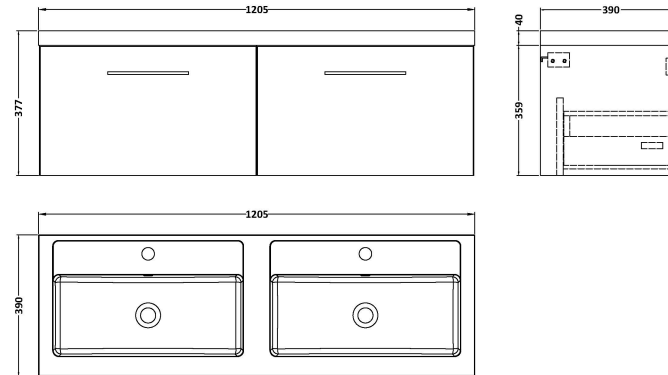

Sales Code: ARN122C

Description: 1200 Wh 2-Drawer Vanity & Double Basin

Packaging Details

Barcode: 5056462669878

Sales Code: NVF122

Description: 600 Single Drawer Unit (365 Deep)

Product Dimensions

Height (mm):	359
Width (mm):	600
Depth (mm):	383
Nett Weight (kg):	13

Packaging Dimensions

Height (mm):	391
Width (mm):	632
Depth (mm):	391
Gross Weight (kg):	13.5

Packaging Data

Box Colour:	Brown Cardboard Box - Printed
Box Qty:	0
Label Size:	0 x 0
Label Colour:	Not Applicable
Label Qty:	0

Outer Box Dimensions (If Applicable)

Height (mm):	
Width (mm):	
Depth (mm):	
Gross Weight (kg):	
Barcode:	5056462660783

Product Details

Country of Origin:	China
Fitting Instruction:	No
CE & UKCA:	N/A
FSC Certified Materials:	Yes
Colour:	Gloss White
Construction Method:	Cam & Wood Dowel
Construction Type:	Rigid
Cabinet Finish:	MFC Painted Gloss
Fascia Finish:	Mdf Painted Gloss
Cabinet Thickness (mm):	16
Fascia Thickness (mm):	18
Drawer Included:	Yes
Drawer Type:	80mm High Metal S/C Inc Galler
No of Shelves:	0
Hinge Type:	Not Applicable
Hinge Included:	Not Applicable
Adjustable Legs:	No, Not Required
Fixings Included:	Yes
Handle Style:	Contemporary
Waste Shroud:	Yes
Handle Included:	Yes, Supplied
Handle Type:	D-Shape

Sales Code: PMB424

Description: Double Polymarble Basin 1205 X 390

Product Dimensions

Height (mm):	390
Width (mm):	1205
Depth (mm):	157
Nett Weight (kg):	18.12

Packaging Dimensions

Height (mm):	100
Width (mm):	1205
Depth (mm):	400
Gross Weight (kg):	18.12