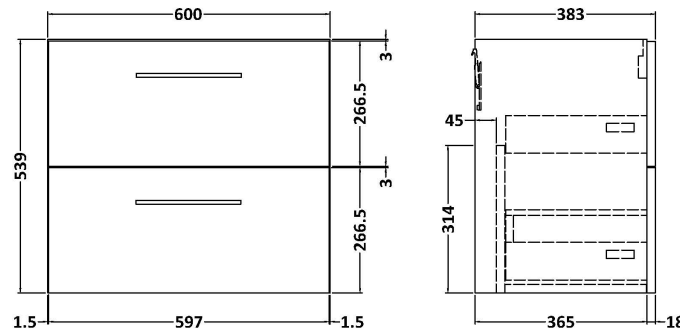

### Product Dimensions

Height (mm):	539
Width (mm):	600
Depth (mm):	383
Nett Weight (kg):	21.5

### Packaging Dimensions

Height (mm):	560
Width (mm):	620
Depth (mm):	405
Gross Weight (kg):	22

### Product Dimensions

Height (mm):	390
Width (mm):	1205
Depth (mm):	175
Nett Weight (kg):	27

### Packaging Dimensions

Height (mm):	205
Width (mm):	1270
Depth (mm):	510
Gross Weight (kg):	27