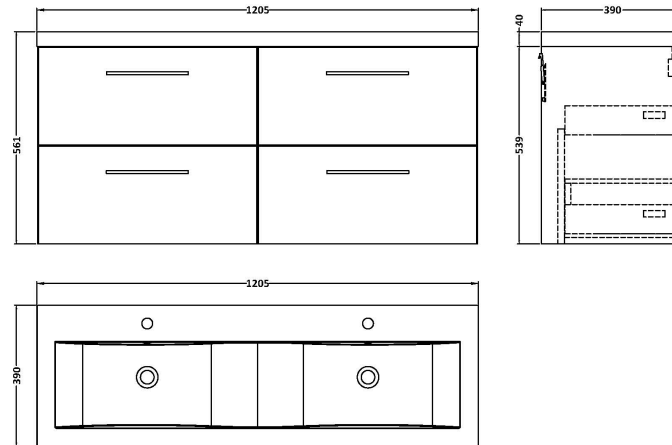

Sales Code: ARN124F

Description: 1200 Wh 4-Drawer Vanity & Double Basin

Packaging Details

Barcode: 5056462670287