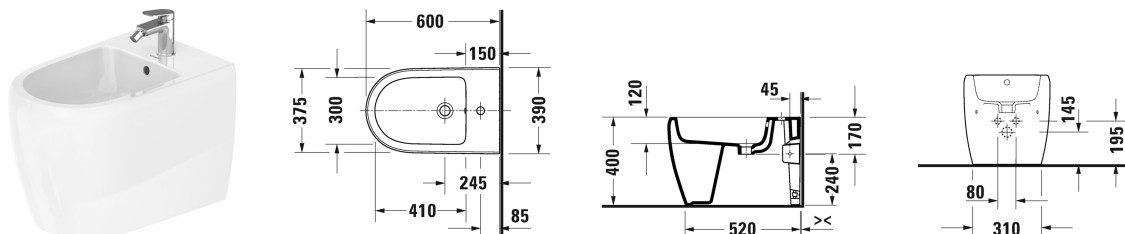

Bidet floor standing # 226310..00 / 226310..00

|< 390 mm >|

| Bidet floor standing | Dimension | Weight | Order number |
|---|--------------|-----------|--------------|
| with overflow, with tap platform, fixings included | | | |
| Colors | | | |
| 00 White Alpin 20 HygieneGlaze (an antibacterial ceramic glaze that provides almost indefinite effectiveness) | | | |
| Variant | | | |
| | 390 x 600 mm | 32.000 kg | 226310..00 |
| | 390 x 600 mm | 32.000 kg | 226310..00 |
| Accessory | | | |
| Siphon for bidet with extended outlet pipe | 1 1/4" mm | 0.600 kg | 005027 |