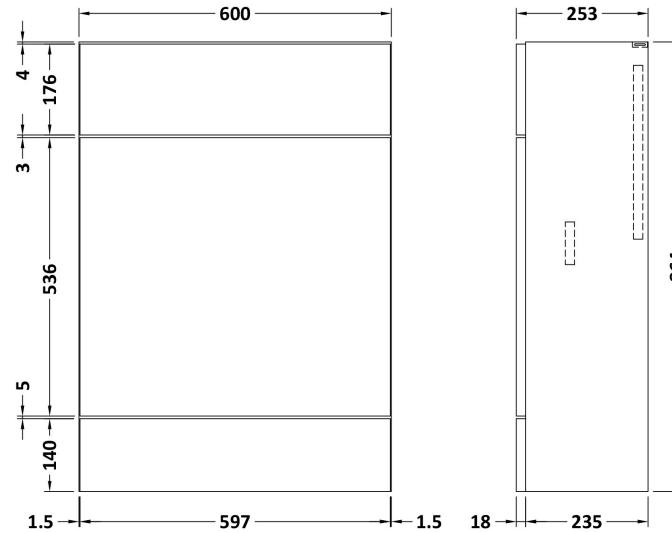

### Product Dimensions

Height (mm):	864
Width (mm):	600
Depth (mm):	255
Nett Weight (kg):	17

### Packaging Dimensions

Height (mm):	290
Width (mm):	625
Depth (mm):	875
Gross Weight (kg):	17.5

### Outer Box Dimensions (If Applicable)

Height (mm):	
Width (mm):	
Depth (mm):	
Gross Weight (kg):	
Barcode:	5055275817223

### Product Dimensions

Height (mm):	864
Width (mm):	600
Depth (mm):	255
Nett Weight (kg):	14