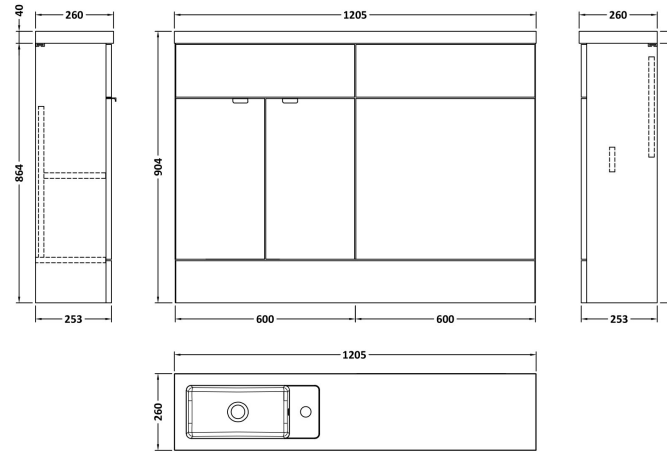

Sales Code: CBI108

Description: 1200mm Combination - Compact Option 1

Packaging Details

Barcode: 5055275887103