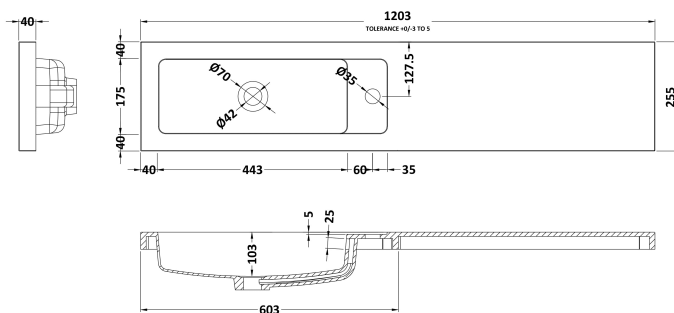

### Outer Box Dimensions (If Applicable)

Height (mm):	
Width (mm):	
Depth (mm):	
Gross Weight (kg):	
Barcode:	5055275817223

### Product Dimensions

Height (mm):	1250
Width (mm):	145
Depth (mm):	18
Nett Weight (kg):	2

### Outer Box Dimensions (If Applicable)

Height (mm):	
Width (mm):	
Depth (mm):	
Gross Weight (kg):	
Barcode:	5055275828366

### Product Dimensions

Height (mm):	135
Width (mm):	1203
Depth (mm):	255
Nett Weight (kg):	14