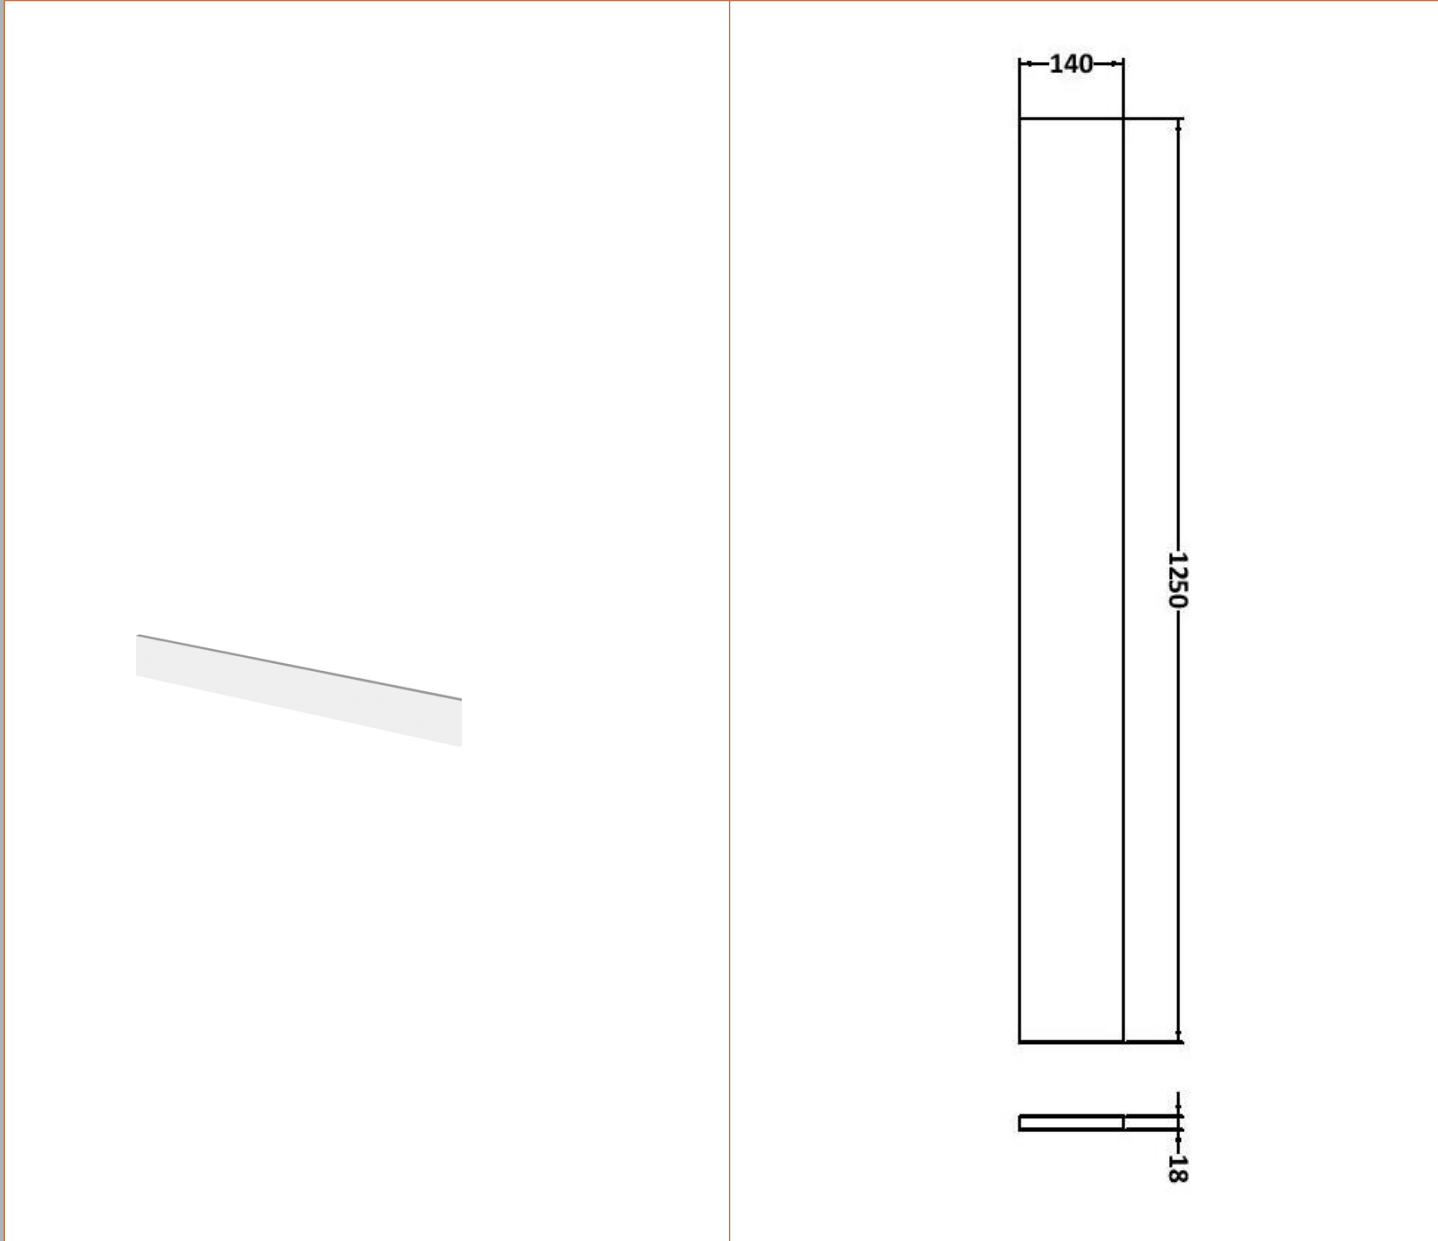

### Product Dimensions

Height (mm):	864
Width (mm):	600
Depth (mm):	255
Nett Weight (kg):	17

### Product Dimensions

Height (mm):	864
Width (mm):	600
Depth (mm):	255
Nett Weight (kg):	14

### Outer Box Dimensions (If Applicable)

Height (mm):	
Width (mm):	
Depth (mm):	
Gross Weight (kg):	
Barcode:	5055275816837

### Product Dimensions

Height (mm):	1250
Width (mm):	145
Depth (mm):	18
Nett Weight (kg):	2