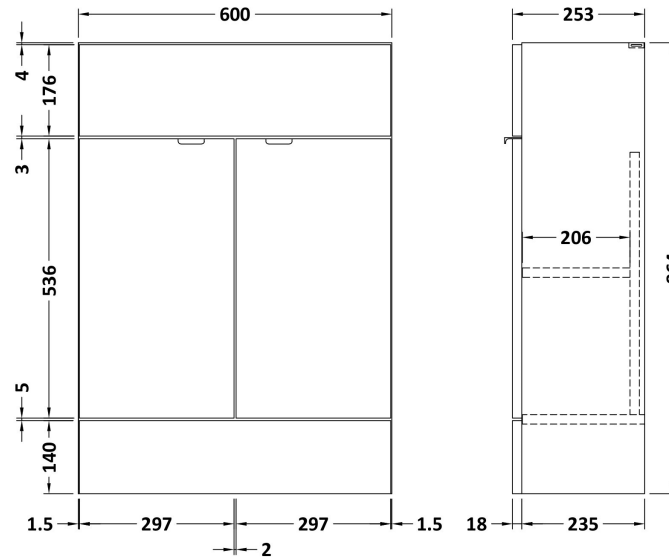

### Product Dimensions

Height (mm):	864
Width (mm):	600
Depth (mm):	255
Nett Weight (kg):	17

### Packaging Dimensions

Height (mm):	290
Width (mm):	625
Depth (mm):	875
Gross Weight (kg):	17.5

### Product Dimensions

Height (mm):	864
Width (mm):	600
Depth (mm):	255
Nett Weight (kg):	14

### Packaging Dimensions

Height (mm):	290
Width (mm):	625
Depth (mm):	875
Gross Weight (kg):	14.5