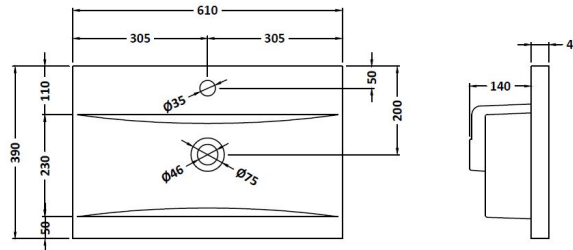

Sales Code: NVM003

Description: Minimalist Basin 600mm

Product Dimensions

Height (mm):	170
Width (mm):	600
Depth (mm):	390
Nett Weight (kg):	10.76

Packaging Dimensions

Height (mm):	200
Width (mm):	400
Depth (mm):	620
Gross Weight (kg):	10.76

Packaging Data

Box Colour:	Brown Cardboard Box - Printed
Box Qty:	1
Label Size:	100 x 50
Label Colour:	White Label
Label Qty:	2

Outer Box Dimensions (If Applicable)

Height (mm):	
Width (mm):	
Depth (mm):	
Gross Weight (kg):	
Barcode:	5055146194668

Product Dimensions

Height (mm):	180
Width (mm):	610
Depth (mm):	390
Nett Weight (kg):	11

Packaging Dimensions

Height (mm):	200
Width (mm):	410
Depth (mm):	630
Gross Weight (kg):	11

Packaging Data

Box Colour:	Brown Cardboard Box - Printed
Box Qty:	1
Label Size:	100 x 50
Label Colour:	White Label
Label Qty:	2

Outer Box Dimensions (If Applicable)

Height (mm):	
Width (mm):	
Depth (mm):	
Gross Weight (kg):	
Barcode:	5055369043415

Product Details

Country of Origin:	China
Fitting Instruction:	No
Certification: CE & UKCA:	No
WRAS:	N/A
WRAS No:	N/A
Product Material:	Vitreous China
Fixing Supplied:	No