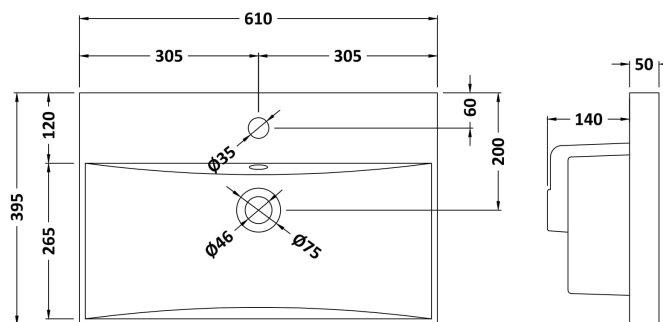

Sales Code: NVM003

Description: Minimalist Basin 600mm

Product Dimensions

Height (mm):	170
Width (mm):	600
Depth (mm):	390
Nett Weight (kg):	10.76

Packaging Dimensions

Height (mm):	200
Width (mm):	400
Depth (mm):	620
Gross Weight (kg):	10.76

Product Dimensions

Height (mm):	180
Width (mm):	610
Depth (mm):	390
Nett Weight (kg):	11

Packaging Dimensions

Height (mm):	200
Width (mm):	410
Depth (mm):	630
Gross Weight (kg):	11

Packaging Data

Box Colour:	Brown Cardboard Box - Printed
Box Qty:	1
Label Size:	100 x 50
Label Colour:	White Label
Label Qty:	2

Outer Box Dimensions (If Applicable)

Height (mm):	
Width (mm):	
Depth (mm):	
Gross Weight (kg):	
Barcode:	5055369043415

Product Details

Country of Origin:	China
Fitting Instruction:	No
Certification: CE & UKCA:	No
WRAS:	N/A
WRAS No:	N/A
Product Material:	Vitreous China
Fixing Supplied:	No

Sales Code: NVM033

Description: 600 Thin Edged Basin 1Th

Product Dimensions

Height (mm):	170
Width (mm):	610
Depth (mm):	395
Nett Weight (kg):	11

Packaging Dimensions

Height (mm):	190
Width (mm):	630
Depth (mm):	415
Gross Weight (kg):	11.5