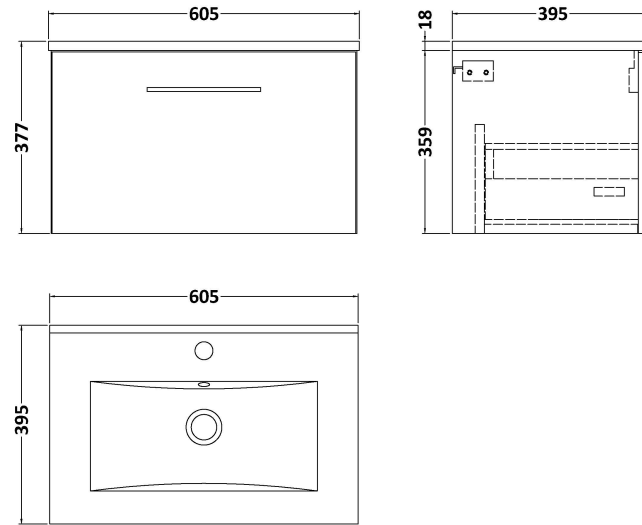

Sales Code: ARN122B

Description: 600 Wh 1-Drawer Vanity & Basin 2

Packaging Details

Barcode: 5056462667355

Sales Code: NVF122

Description: 600 Single Drawer Unit (365 Deep)

Product Dimensions

Height (mm):	359
Width (mm):	600
Depth (mm):	383
Nett Weight (kg):	13

Packaging Dimensions

Height (mm):	391
Width (mm):	632
Depth (mm):	391
Gross Weight (kg):	13.5

Packaging Data

Box Colour:	Brown Cardboard Box - Printed
Box Qty:	0
Label Size:	0 x 0
Label Colour:	Not Applicable
Label Qty:	0

Sales Code: NVM003

Description: Minimalist Basin 600mm

Product Dimensions

Height (mm):	170
Width (mm):	600
Depth (mm):	390
Nett Weight (kg):	10.76

Packaging Dimensions

Height (mm):	200
Width (mm):	400
Depth (mm):	620
Gross Weight (kg):	10.76

Product Dimensions

Height (mm):	180
Width (mm):	610
Depth (mm):	390
Nett Weight (kg):	11

Packaging Dimensions

Height (mm):	200
Width (mm):	410
Depth (mm):	630
Gross Weight (kg):	11

Packaging Data

Box Colour:	Brown Cardboard Box - Printed
Box Qty:	1
Label Size:	100 x 50
Label Colour:	White Label
Label Qty:	2