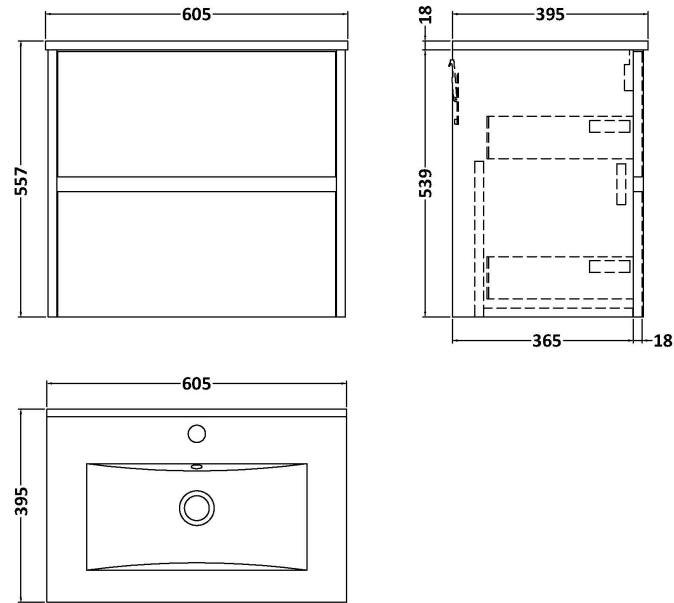

Sales Code: HAV2204B

Description: 600 W/H 2-Drawer Unit & Basin 2

Packaging Details

Barcode: 5056462647395