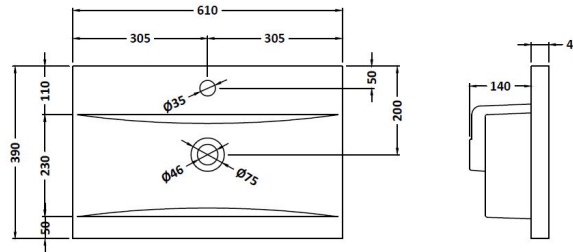

### Product Dimensions

Height (mm):	539
Width (mm):	600
Depth (mm):	385
Nett Weight (kg):	22.5

### Product Dimensions

Height (mm):	170
Width (mm):	600
Depth (mm):	390
Nett Weight (kg):	10.76

### Outer Box Dimensions (If Applicable)

Height (mm):	
Width (mm):	
Depth (mm):	
Gross Weight (kg):	
Barcode:	5055146194668

### Product Dimensions

Height (mm):	180
Width (mm):	610
Depth (mm):	390
Nett Weight (kg):	11