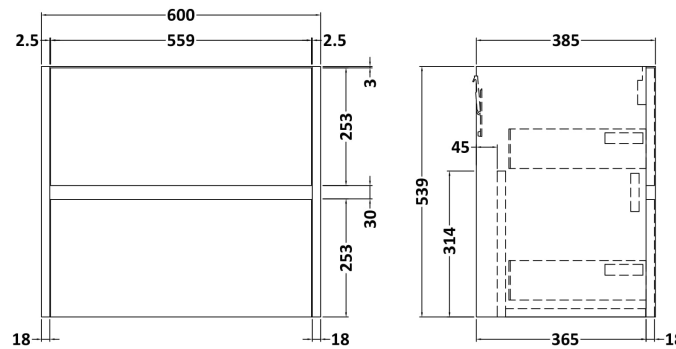

### Product Dimensions

Height (mm):	539
Width (mm):	600
Depth (mm):	385
Nett Weight (kg):	22.5

### Packaging Dimensions

Height (mm):	560
Width (mm):	620
Depth (mm):	405
Gross Weight (kg):	23

### Product Dimensions

Height (mm):	170
Width (mm):	600
Depth (mm):	390
Nett Weight (kg):	10.76

### Product Dimensions

Height (mm):	180
Width (mm):	610
Depth (mm):	390
Nett Weight (kg):	11