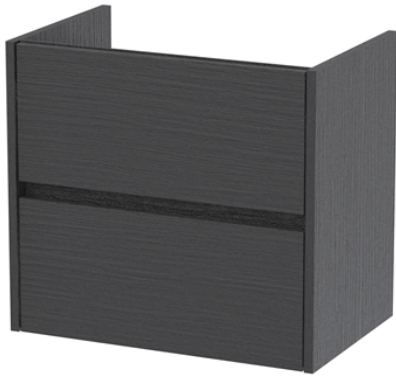

Sales Code: NPH2224

Description: 600 W/H 2-Drawer Unit (385 Deep)

Product Dimensions

Height (mm):	539
Width (mm):	600
Depth (mm):	385
Nett Weight (kg):	22.5

Packaging Dimensions

Height (mm):	560
Width (mm):	620
Depth (mm):	405
Gross Weight (kg):	23

Packaging Data

Box Colour:	Brown Cardboard Box
Box Qty:	1
Label Size:	100 x 50
Label Colour:	White Label
Label Qty:	2

Outer Box Dimensions (If Applicable)

Height (mm):	
Width (mm):	
Depth (mm):	
Gross Weight (kg):	
Barcode:	5056462696423

Product Details

Country of Origin:	United Kingdom
Fitting Instruction:	No
CE & UKCA:	N/A
FSC Certified Materials:	Yes
Colour:	Graphite Grey Woodgrain
Construction Method:	Cam & Wood Dowel
Construction Type:	Rigid
Cabinet Finish:	MFC Textured Woodgrain
Fascia Finish:	MFC Textured Woodgrain
Cabinet Thickness (mm):	18
Fascia Thickness (mm):	18
Drawer Included:	Yes
Drawer Type:	80mm High Metal S/C Inc Galler
No of Shelves:	0
Hinge Type:	Not Applicable
Hinge Included:	No
Adjustable Legs:	No
Fixings Included:	Yes
Handle Style:	Not Applicable
Waste Shroud:	Yes
Handle Included:	No, Not Required
Handle Type:	Handleless