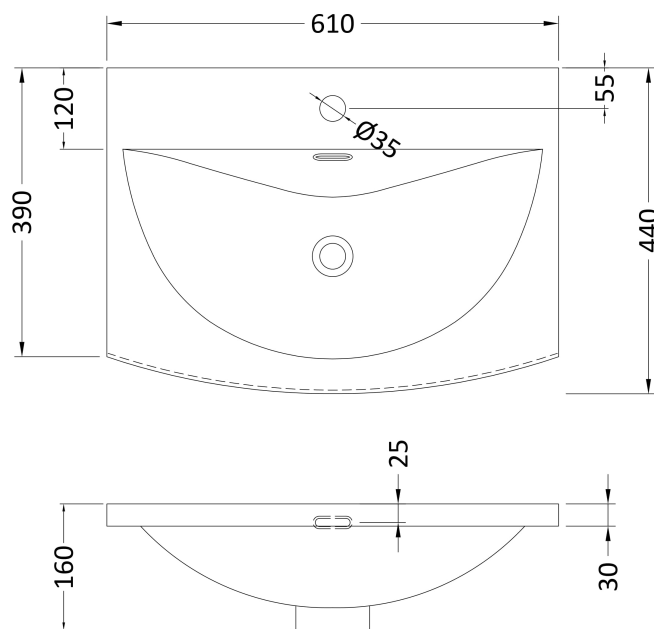

### Product Dimensions

Height (mm):	539
Width (mm):	600
Depth (mm):	385
Nett Weight (kg):	22.5

### Product Dimensions

Height (mm):	170
Width (mm):	610
Depth (mm):	395
Nett Weight (kg):	11

### Outer Box Dimensions (If Applicable)

Height (mm):	
Width (mm):	
Depth (mm):	
Gross Weight (kg):	
Barcode:	5056211853428

### Product Dimensions

Height (mm):	160
Width (mm):	610
Depth (mm):	440
Nett Weight (kg):	11