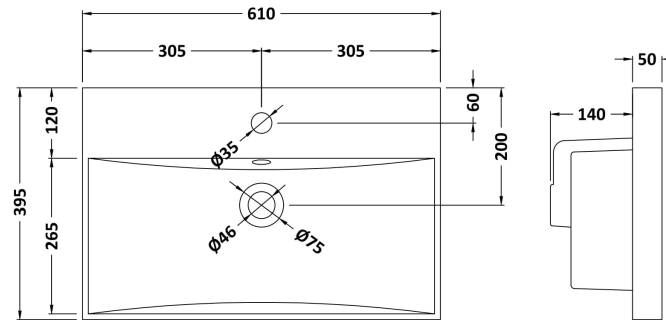

### Outer Box Dimensions (If Applicable)

Height (mm):	
Width (mm):	
Depth (mm):	
Gross Weight (kg):	
Barcode:	5056462696423

### Product Dimensions

Height (mm):	180
Width (mm):	610
Depth (mm):	390
Nett Weight (kg):	11

### Outer Box Dimensions (If Applicable)

Height (mm):	
Width (mm):	
Depth (mm):	
Gross Weight (kg):	
Barcode:	5055369043415

### Product Dimensions

Height (mm):	170
Width (mm):	610
Depth (mm):	395
Nett Weight (kg):	11