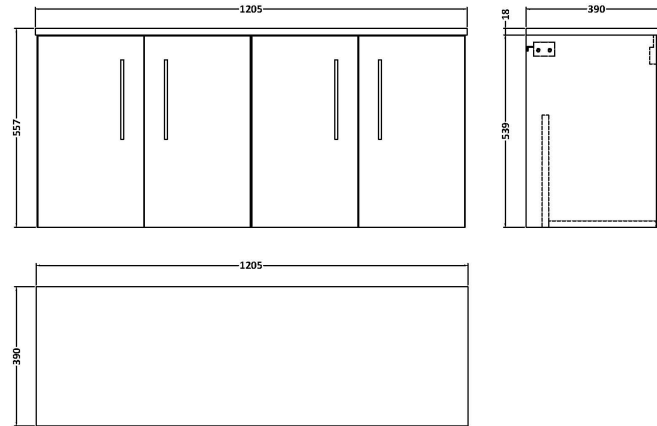

Sales Code: ARN123W2

Description: 1200 Wh 4-Door Vanity & Worktop

Packaging Details

Barcode: 5056462670096

Sales Code: NVF123

Description: 600 Wh 2-Door Unit (365 Deep)

Product Dimensions

Height (mm):	539
Width (mm):	600
Depth (mm):	383
Nett Weight (kg):	14.2

Packaging Dimensions

Height (mm):	560
Width (mm):	620
Depth (mm):	405
Gross Weight (kg):	14.7

Packaging Data

Box Colour:	Brown Cardboard Box - Printed
Box Qty:	0
Label Size:	0 x 0
Label Colour:	Not Applicable
Label Qty:	0

Sales Code: MWD120

Description: 1200 Worktop (1205X390x18mm)

Product Dimensions

Height (mm):	18
Width (mm):	1205
Depth (mm):	390
Nett Weight (kg):	5

Packaging Dimensions

Height (mm):	25
Width (mm):	1225
Depth (mm):	410
Gross Weight (kg):	5

Sales Code: LBG1200

Description: Laminate Worktop 1205X390x22mm

Product Dimensions

Height (mm):	22
Width (mm):	1205
Depth (mm):	390
Nett Weight (kg):	5

Packaging Dimensions

Height (mm):	25
Width (mm):	1215
Depth (mm):	455
Gross Weight (kg):	5