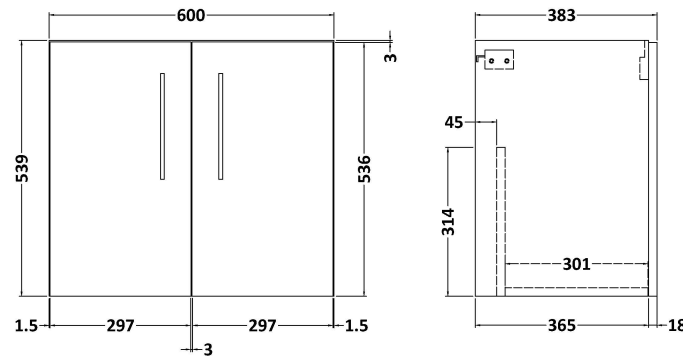

Sales Code: ARN123W2

Description: 1200 Wh 4-Door Vanity & Worktop

Packaging Details

Barcode: 5056462670096

Sales Code: NVF123

Description: 600 Wh 2-Door Unit (365 Deep)

Product Dimensions

Height (mm):	539
Width (mm):	600
Depth (mm):	383
Nett Weight (kg):	14.2

Packaging Dimensions

Height (mm):	560
Width (mm):	620
Depth (mm):	405
Gross Weight (kg):	14.7

Packaging Data

Box Colour:	Brown Cardboard Box - Printed
Box Qty:	0
Label Size:	0 x 0
Label Colour:	Not Applicable
Label Qty:	0

Sales Code: MWD120

Description: 1200 Worktop (1205X390x18mm)

Product Dimensions

Height (mm):	18
Width (mm):	1205
Depth (mm):	390
Nett Weight (kg):	5

Packaging Dimensions

Height (mm):	25
Width (mm):	1225
Depth (mm):	410
Gross Weight (kg):	5

Sales Code: LBG1200

Description: Laminate Worktop 1205X390x22mm

Product Dimensions

Height (mm):	22
Width (mm):	1205
Depth (mm):	390
Nett Weight (kg):	5

Packaging Dimensions

Height (mm):	25
Width (mm):	1215
Depth (mm):	455
Gross Weight (kg):	5