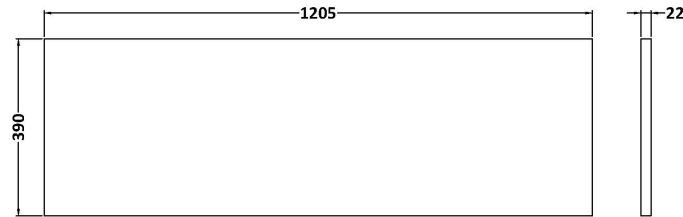

Sales Code: LBG1200

Description: Laminate Worktop 1205X390x22mm

Product Dimensions

Height (mm):	22
Width (mm):	1205
Depth (mm):	390
Nett Weight (kg):	5

Packaging Dimensions

Height (mm):	25
Width (mm):	1215
Depth (mm):	455
Gross Weight (kg):	5

Packaging Data

Box Colour:	Brown Cardboard Box
Box Qty:	1
Label Size:	100 x 50
Label Colour:	White Label
Label Qty:	1

Outer Box Dimensions (If Applicable)

Height (mm):	
Width (mm):	
Depth (mm):	
Gross Weight (kg):	
Barcode:	5056678449912

Sales Code: LCM1200

Description: Laminate Worktop 1205X390x22mm

Product Dimensions

Height (mm):	22
Width (mm):	1205
Depth (mm):	390
Nett Weight (kg):	5

Packaging Dimensions

Height (mm):	25
Width (mm):	1215
Depth (mm):	455
Gross Weight (kg):	5

Sales Code: LSB1200

Description: Laminate Worktop 1205X390x22mm

Product Dimensions

Height (mm):	22
Width (mm):	1205
Depth (mm):	390
Nett Weight (kg):	5

Packaging Dimensions

Height (mm):	25
Width (mm):	1215
Depth (mm):	455
Gross Weight (kg):	5