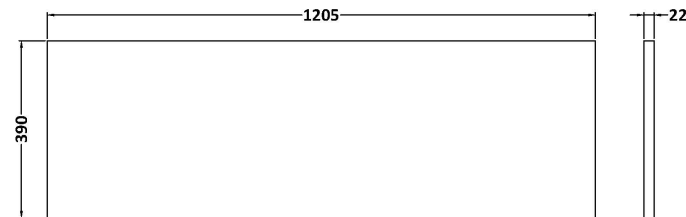

Sales Code: MWD120

Description: 1200 Worktop (1205X390x18mm)

Product Dimensions

Height (mm):	18
Width (mm):	1205
Depth (mm):	390
Nett Weight (kg):	5

Packaging Dimensions

Height (mm):	25
Width (mm):	1225
Depth (mm):	410
Gross Weight (kg):	5

Packaging Data

Box Colour:	Brown Cardboard Box - Printed
Box Qty:	1
Label Size:	100 x 50
Label Colour:	Not Applicable
Label Qty:	0

Outer Box Dimensions (If Applicable)

Height (mm):	
Width (mm):	
Depth (mm):	
Gross Weight (kg):	
Barcode:	5056462658193

Sales Code: LBG1200

Description: Laminate Worktop 1205X390x22mm

Product Dimensions

Height (mm):	22
Width (mm):	1205
Depth (mm):	390
Nett Weight (kg):	5

Packaging Dimensions

Height (mm):	25
Width (mm):	1215
Depth (mm):	455
Gross Weight (kg):	5

Sales Code: LCM1200

Description: Laminate Worktop 1205X390x22mm

Product Dimensions

Height (mm):	22
Width (mm):	1205
Depth (mm):	390
Nett Weight (kg):	5

Packaging Dimensions

Height (mm):	25
Width (mm):	1215
Depth (mm):	455
Gross Weight (kg):	5