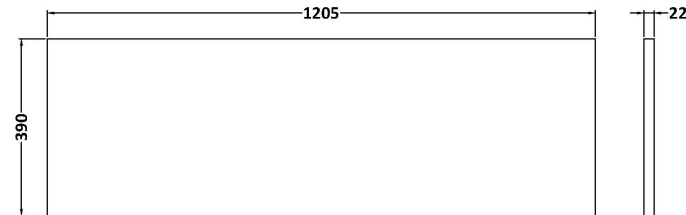

Sales Code: LCM1200

Description: Laminate Worktop 1205X390x22mm

Product Dimensions

Height (mm):	22
Width (mm):	1205
Depth (mm):	390
Nett Weight (kg):	5

Packaging Dimensions

Height (mm):	25
Width (mm):	1215
Depth (mm):	455
Gross Weight (kg):	5

Sales Code: LSB1200

Description: Laminate Worktop 1205X390x22mm

Product Dimensions

Height (mm):	22
Width (mm):	1205
Depth (mm):	390
Nett Weight (kg):	5

Packaging Dimensions

Height (mm):	25
Width (mm):	1215
Depth (mm):	455
Gross Weight (kg):	5

Packaging Data

Box Colour:	Brown Cardboard Box
Box Qty:	1
Label Size:	100 x 50
Label Colour:	White Label
Label Qty:	1

Outer Box Dimensions (If Applicable)

Height (mm):	
Width (mm):	
Depth (mm):	
Gross Weight (kg):	
Barcode:	5056678449929

Sales Code: LSW1200

Description: Laminate Worktop 1205X390x22mm

Product Dimensions

Height (mm):	22
Width (mm):	1205
Depth (mm):	390
Nett Weight (kg):	5

Packaging Dimensions

Height (mm):	25
Width (mm):	1215
Depth (mm):	455
Gross Weight (kg):	5