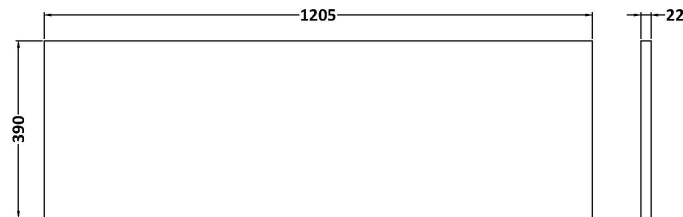

Sales Code: LCM1200

Description: Laminate Worktop 1205X390x22mm

Product Dimensions

Height (mm):	22
Width (mm):	1205
Depth (mm):	390
Nett Weight (kg):	5

Packaging Dimensions

Height (mm):	25
Width (mm):	1215
Depth (mm):	455
Gross Weight (kg):	5

Packaging Data

Box Colour:	Brown Cardboard Box
Box Qty:	1
Label Size:	100 x 50
Label Colour:	White Label
Label Qty:	1

Outer Box Dimensions (If Applicable)

Height (mm):	
Width (mm):	
Depth (mm):	
Gross Weight (kg):	
Barcode:	5056678449936

Sales Code: LSB1200

Description: Laminate Worktop 1205X390x22mm

Product Dimensions

Height (mm):	22
Width (mm):	1205
Depth (mm):	390
Nett Weight (kg):	5

Packaging Dimensions

Height (mm):	25
Width (mm):	1215
Depth (mm):	455
Gross Weight (kg):	5

Sales Code: LSW1200

Description: Laminate Worktop 1205X390x22mm

Product Dimensions

Height (mm):	22
Width (mm):	1205
Depth (mm):	390
Nett Weight (kg):	5

Packaging Dimensions

Height (mm):	25
Width (mm):	1215
Depth (mm):	455
Gross Weight (kg):	5