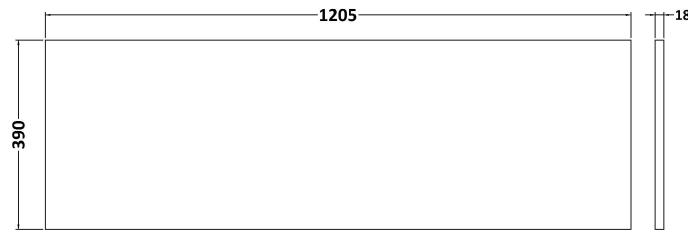

Packaging Dimensions

Height (mm):	560
Width (mm):	620
Depth (mm):	405
Gross Weight (kg):	14.7

Packaging Data

Box Colour:	Brown Cardboard Box - Printed
Box Qty:	0
Label Size:	0 x 0
Label Colour:	Not Applicable
Label Qty:	0

Sales Code: MWD120

Description: 1200 Worktop (1205X390x18mm)

Product Dimensions

Height (mm):	18
Width (mm):	1205
Depth (mm):	390
Nett Weight (kg):	5

Packaging Dimensions

Height (mm):	25
Width (mm):	1225
Depth (mm):	410
Gross Weight (kg):	5

Sales Code: LBG1200

Description: Laminate Worktop 1205X390x22mm

Product Dimensions

Height (mm):	22
Width (mm):	1205
Depth (mm):	390
Nett Weight (kg):	5

Packaging Dimensions

Height (mm):	25
Width (mm):	1215
Depth (mm):	455
Gross Weight (kg):	5

Sales Code: LCM1200

Description: Laminate Worktop 1205X390x22mm

Product Dimensions

Height (mm):	22
Width (mm):	1205
Depth (mm):	390
Nett Weight (kg):	5

Packaging Dimensions

Height (mm):	25
Width (mm):	1215
Depth (mm):	455
Gross Weight (kg):	5