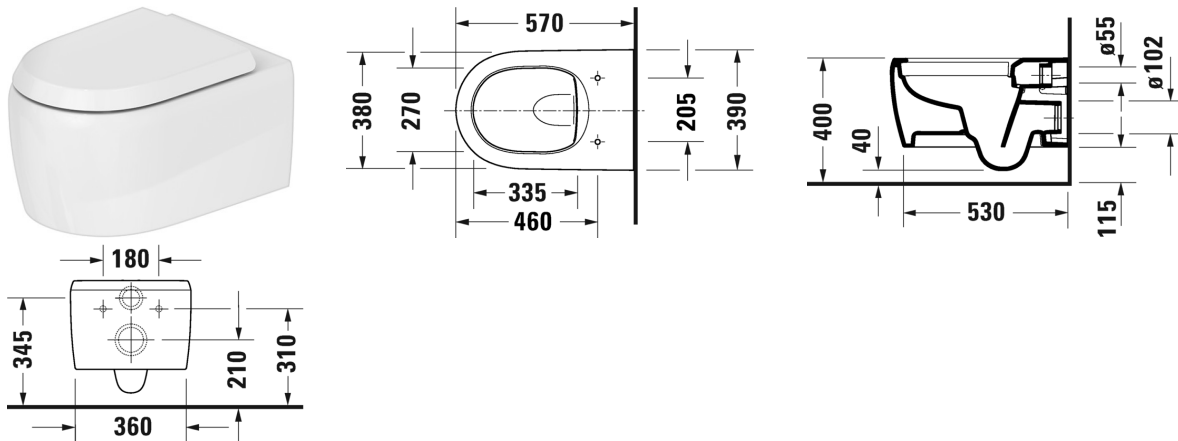

Toilet wall mounted Duravit Rimless® # 255609..00 / 255609..00

|< 380 mm >|

Toilet wall mounted Duravit Rimless®	Dimension	Weight	Order number
rimless, washdown model, Durafix included, incl. Pre-mounted stainless steel hinges, UWL class 1			
Colors			
00 White Alpin 20 HygieneGlaze (an antibacterial ceramic glaze that provides almost indefinite effectiveness)			
Variant			
♠	380 x 570 mm	29.000 kg	255609..00
♠	380 x 570 mm	29.000 kg	255609..00
Infobox			
Durafix for invisible fixation is included in delivery			
Accessory			
Noise reduction gasket			005090
Suitable products			
Toilet seat and cover hinges stainless steel, with automatic closure,			002689

All drawings contain the necessary measurements which are subject to standard tolerances. They are stated in mm and are non-binding. Exact measurements, in particular for customised installation scenarios, can only be taken from the finished piece.