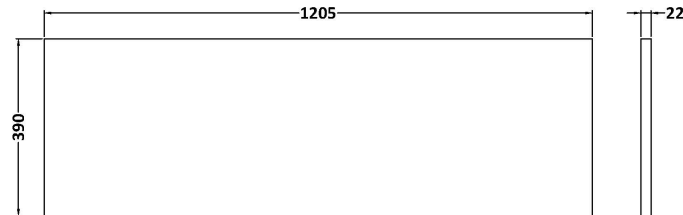

### Product Dimensions

Height (mm):	18
Width (mm):	1205
Depth (mm):	390
Nett Weight (kg):	5

**Sales Code:** LBG1200

**Description:** Laminate Worktop 1205X390x22mm

**Product Dimensions**

Height (mm):	22
Width (mm):	1205
Depth (mm):	390
Nett Weight (kg):	5

**Packaging Dimensions**

Height (mm):	25
Width (mm):	1215
Depth (mm):	455
Gross Weight (kg):	5

**Packaging Data**

Box Colour:	Brown Cardboard Box
Box Qty:	1
Label Size:	100 x 50
Label Colour:	White Label
Label Qty:	1

**Outer Box Dimensions (If Applicable)**

Height (mm):	
Width (mm):	
Depth (mm):	
Gross Weight (kg):	
Barcode:	5056678449912

**Sales Code:** LCM1200

**Description:** Laminate Worktop 1205X390x22mm

**Product Dimensions**

Height (mm):	22
Width (mm):	1205
Depth (mm):	390
Nett Weight (kg):	5

**Packaging Dimensions**

Height (mm):	25
Width (mm):	1215
Depth (mm):	455
Gross Weight (kg):	5