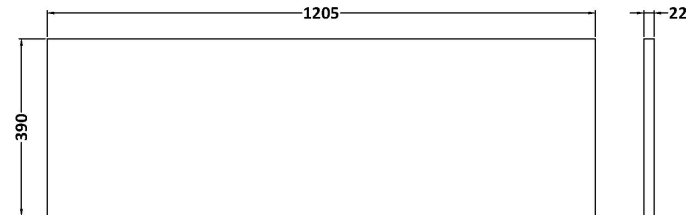

### Product Dimensions

Height (mm):	18
Width (mm):	1205
Depth (mm):	390
Nett Weight (kg):	5

### Packaging Dimensions

Height (mm):	25
Width (mm):	1225
Depth (mm):	410
Gross Weight (kg):	5

### Outer Box Dimensions (If Applicable)

Height (mm):	
Width (mm):	
Depth (mm):	
Gross Weight (kg):	
Barcode:	5056462658193

**Sales Code:** LBG1200

**Description:** Laminate Worktop 1205X390x22mm

**Product Dimensions**

Height (mm):	22
Width (mm):	1205
Depth (mm):	390
Nett Weight (kg):	5

**Packaging Dimensions**

Height (mm):	25
Width (mm):	1215
Depth (mm):	455
Gross Weight (kg):	5