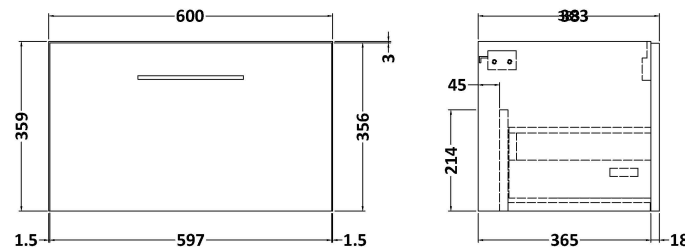

Sales Code: NVF122

Description: 600 Single Drawer Unit (365 Deep)

Product Dimensions

Height (mm):	359
Width (mm):	600
Depth (mm):	383
Nett Weight (kg):	13

Packaging Dimensions

Height (mm):	391
Width (mm):	632
Depth (mm):	391
Gross Weight (kg):	13.5

Packaging Data

Box Colour:	Brown Cardboard Box - Printed
Box Qty:	0
Label Size:	0 x 0
Label Colour:	Not Applicable
Label Qty:	0

Outer Box Dimensions (If Applicable)

Height (mm):	
Width (mm):	
Depth (mm):	
Gross Weight (kg):	
Barcode:	5056462660783

Product Details

Country of Origin:	China
Fitting Instruction:	No
CE & UKCA:	N/A
FSC Certified Materials:	Yes
Colour:	Gloss White
Construction Method:	Cam & Wood Dowel
Construction Type:	Rigid
Cabinet Finish:	MFC Painted Gloss
Fascia Finish:	Mdf Painted Gloss
Cabinet Thickness (mm):	16
Fascia Thickness (mm):	18
Drawer Included:	Yes
Drawer Type:	80mm High Metal S/C Inc Galler
No of Shelves:	0
Hinge Type:	Not Applicable
Hinge Included:	Not Applicable
Adjustable Legs:	No, Not Required
Fixings Included:	Yes
Handle Style:	Contemporary
Waste Shroud:	Yes
Handle Included:	Yes, Supplied
Handle Type:	D-Shape