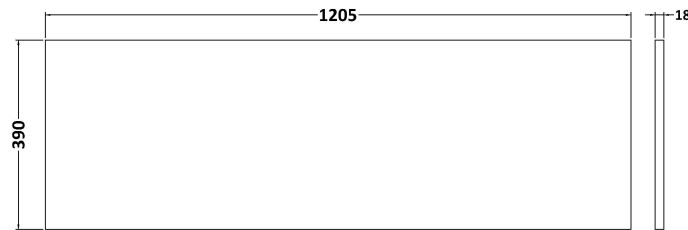

Height (mm):	359
Width (mm):	600
Depth (mm):	383
Nett Weight (kg):	13

**Packaging Dimensions**

Height (mm):	391
Width (mm):	632
Depth (mm):	391
Gross Weight (kg):	13.5

**Packaging Data**

Box Colour:	Brown Cardboard Box - Printed
Box Qty:	0
Label Size:	0 x 0
Label Colour:	Not Applicable
Label Qty:	0

Sales Code: MWD120

Description: 1200 Worktop (1205X390x18mm)

### Product Dimensions

Height (mm):	18
Width (mm):	1205
Depth (mm):	390
Nett Weight (kg):	5

### Packaging Dimensions

Height (mm):	25
Width (mm):	1225
Depth (mm):	410
Gross Weight (kg):	5