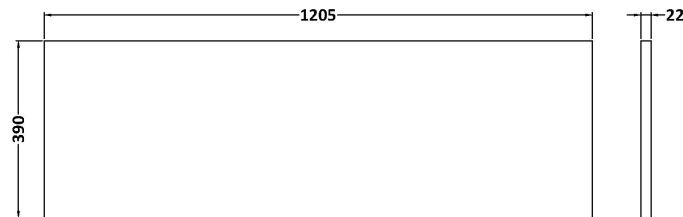

### Product Dimensions

Height (mm):	18
Width (mm):	1205
Depth (mm):	390
Nett Weight (kg):	5

**Sales Code:** LCM1200

**Description:** Laminate Worktop 1205X390x22mm

**Product Dimensions**

Height (mm):	22
Width (mm):	1205
Depth (mm):	390
Nett Weight (kg):	5

**Packaging Dimensions**

Height (mm):	25
Width (mm):	1215
Depth (mm):	455
Gross Weight (kg):	5

**Packaging Data**

Box Colour:	Brown Cardboard Box
Box Qty:	1
Label Size:	100 x 50
Label Colour:	White Label
Label Qty:	1

**Outer Box Dimensions (If Applicable)**

Height (mm):	
Width (mm):	
Depth (mm):	
Gross Weight (kg):	
Barcode:	5056678449936

**Sales Code:** LSB1200

**Description:** Laminate Worktop 1205X390x22mm

**Product Dimensions**

Height (mm):	22
Width (mm):	1205
Depth (mm):	390
Nett Weight (kg):	5

**Packaging Dimensions**

Height (mm):	25
Width (mm):	1215
Depth (mm):	455
Gross Weight (kg):	5