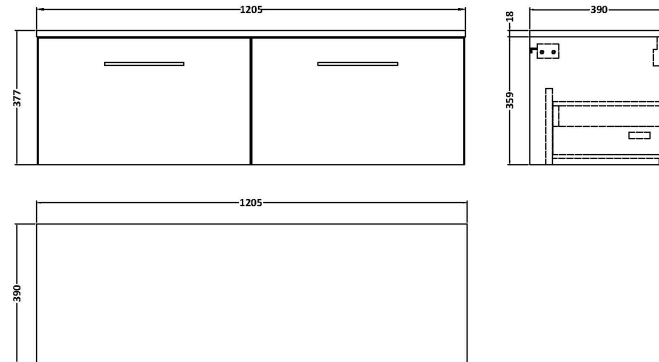

Sales Code: ARN122W2

Description: 1200 Wh 2-Drawer Vanity & Worktop

Packaging Details

Barcode: 5056462669885