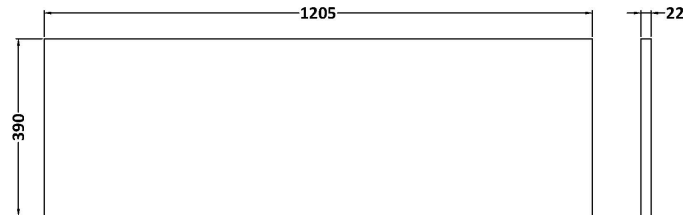

### Product Dimensions

Height (mm):	18
Width (mm):	1205
Depth (mm):	390
Nett Weight (kg):	5

**Sales Code:** LSB1200

**Description:** Laminate Worktop 1205X390x22mm

**Product Dimensions**

Height (mm):	22
Width (mm):	1205
Depth (mm):	390
Nett Weight (kg):	5

**Packaging Dimensions**

Height (mm):	25
Width (mm):	1215
Depth (mm):	455
Gross Weight (kg):	5

**Packaging Data**

Box Colour:	Brown Cardboard Box
Box Qty:	1
Label Size:	100 x 50
Label Colour:	White Label
Label Qty:	1

**Outer Box Dimensions (If Applicable)**

Height (mm):	
Width (mm):	
Depth (mm):	
Gross Weight (kg):	
Barcode:	5056678449929

**Sales Code:** LSW1200

**Description:** Laminate Worktop 1205X390x22mm

**Product Dimensions**

Height (mm):	22
Width (mm):	1205
Depth (mm):	390
Nett Weight (kg):	5

**Packaging Dimensions**

Height (mm):	25
Width (mm):	1215
Depth (mm):	455
Gross Weight (kg):	5