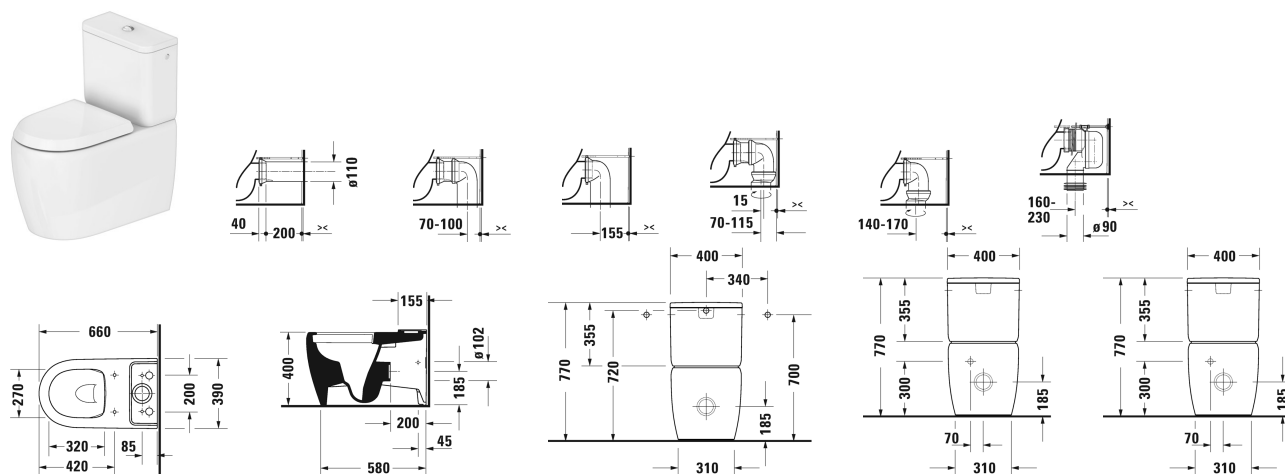

Toilet close-coupled Duravit Rimless® # 202109..00 / 202109..00

| < 390 mm > |

Toilet close-coupled Duravit Rimless®	Dimension	Weight	Order number
(without cistern), washdown model, fixings included, UWL class 1, rimless			
Colors			
00 White Alpin 20 HygieneGlaze (an antibacterial ceramic glaze that provides almost indefinite effectiveness)			
Variant			
♣ 4,5 litre flush	390 x 660 mm	39.300 kg	202109..00
♣ 4,5 litre flush	390 x 660 mm	39.300 kg	202109..00
Suitable products			
Toilet seat and cover removable, hinges stainless steel, with automatic closure,			002749

All drawings contain the necessary measurements which are subject to standard tolerances. They are stated in mm and are non-binding. Exact measurements, in particular for customised installation scenarios, can only be taken from the finished piece.