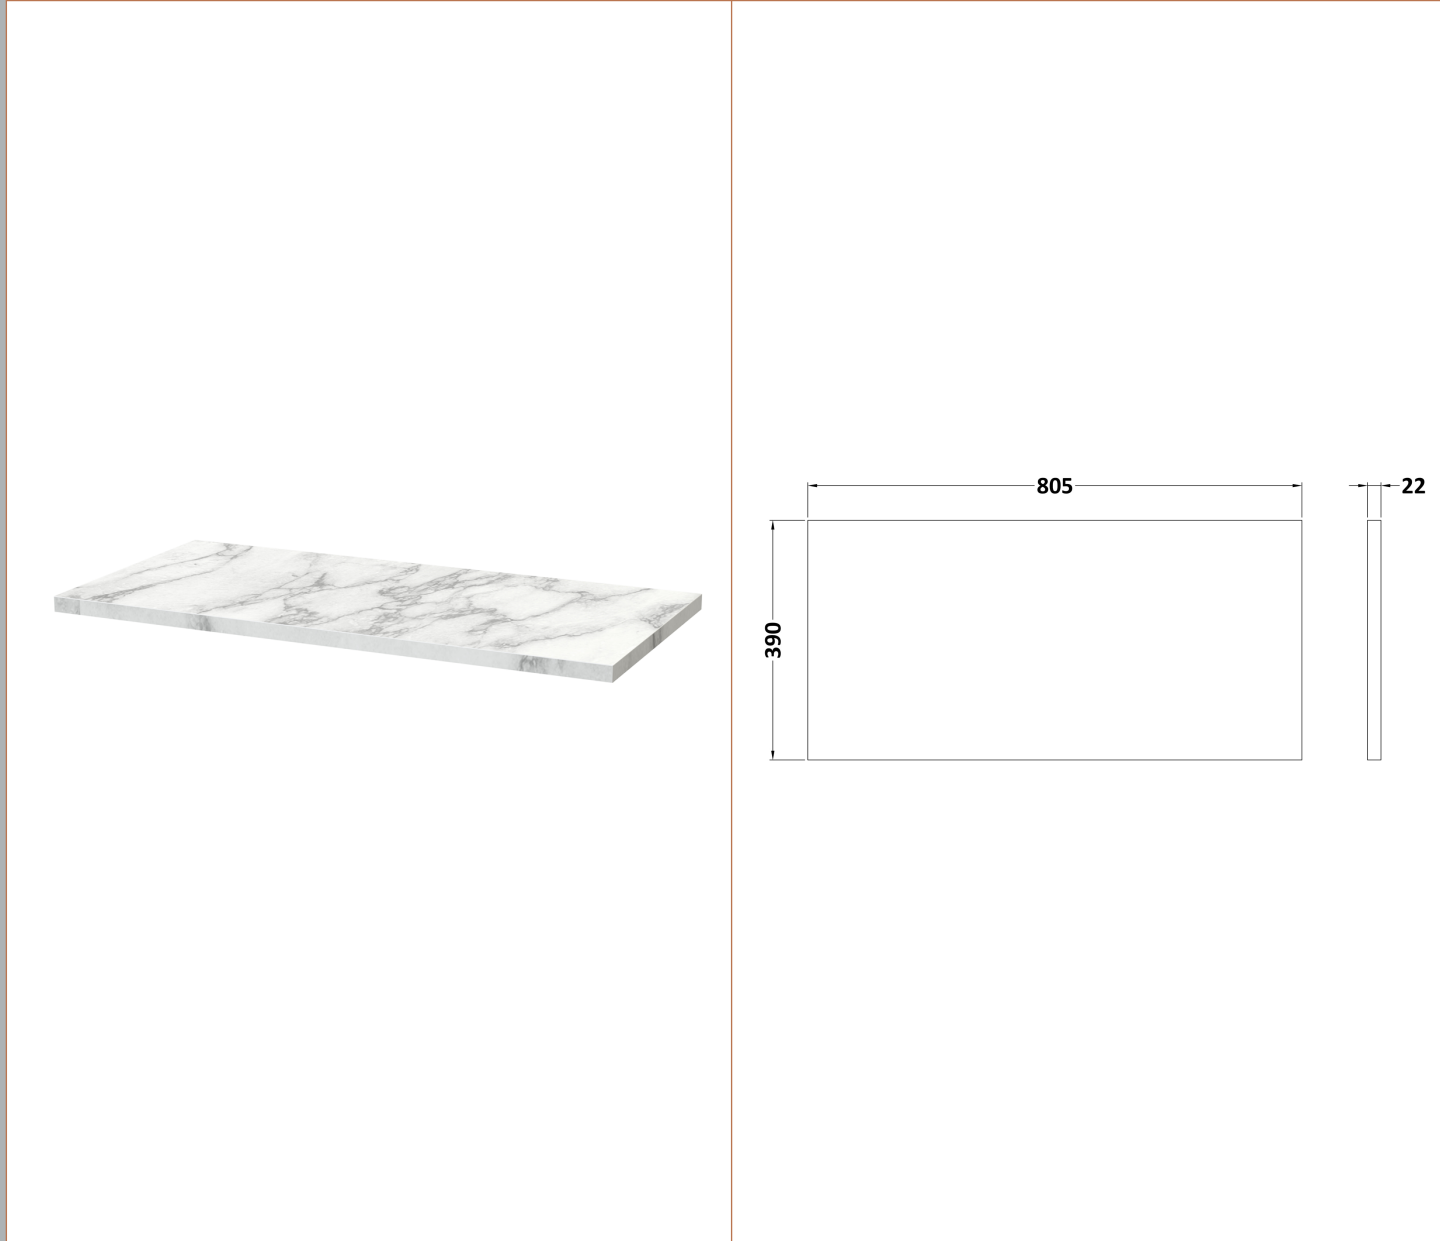

Sales Code: MWD2280

Description: 800 Worktop (805X390x18mm)

Product Dimensions

Height (mm):	18
Width (mm):	805
Depth (mm):	390
Nett Weight (kg):	3.5

Packaging Dimensions

Height (mm):	25
Width (mm):	825
Depth (mm):	410
Gross Weight (kg):	3.5

Sales Code: LBG800

Description: Laminate Worktop 805X390x22mm

Product Dimensions

Height (mm):	22
Width (mm):	805
Depth (mm):	390
Nett Weight (kg):	2.75

Packaging Dimensions

Height (mm):	25
Width (mm):	810
Depth (mm):	455
Gross Weight (kg):	2.75

Packaging Data

Box Colour:	Brown Cardboard Box
Box Qty:	1
Label Size:	100 x 50
Label Colour:	White Label
Label Qty:	1

Outer Box Dimensions (If Applicable)

Height (mm):	
Width (mm):	
Depth (mm):	
Gross Weight (kg):	
Barcode:	5056211874133

Sales Code: LCM800

Description: Laminate Worktop 805X390x22mm

Product Dimensions

Height (mm):	22
Width (mm):	805
Depth (mm):	390
Nett Weight (kg):	2.75

Packaging Dimensions

Height (mm):	25
Width (mm):	810
Depth (mm):	455
Gross Weight (kg):	2.75