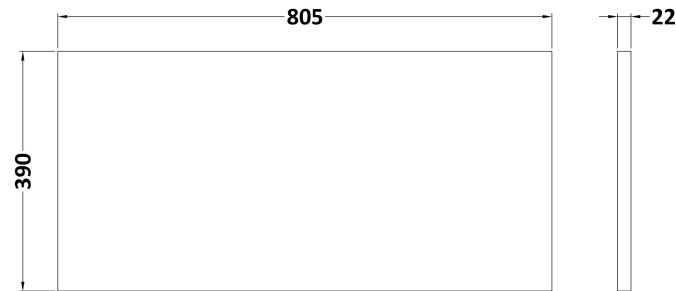

Sales Code: LBG800

Description: Laminate Worktop 805X390x22mm

Product Dimensions

Height (mm):	22
Width (mm):	805
Depth (mm):	390
Nett Weight (kg):	2.75

Packaging Dimensions

Height (mm):	25
Width (mm):	810
Depth (mm):	455
Gross Weight (kg):	2.75

Sales Code: LCM800

Description: Laminate Worktop 805X390x22mm

Product Dimensions

Height (mm):	22
Width (mm):	805
Depth (mm):	390
Nett Weight (kg):	2.75

Packaging Dimensions

Height (mm):	25
Width (mm):	810
Depth (mm):	455
Gross Weight (kg):	2.75

Packaging Data

Box Colour:	Brown Cardboard Box
Box Qty:	1
Label Size:	100 x 50
Label Colour:	White Label
Label Qty:	1

Outer Box Dimensions (If Applicable)

Height (mm):	
Width (mm):	
Depth (mm):	
Gross Weight (kg):	
Barcode:	5056462624457

Sales Code: LSW800

Description: Laminate Worktop 805X390x22mm

Product Dimensions

Height (mm):	22
Width (mm):	805
Depth (mm):	390
Nett Weight (kg):	2.75

Packaging Dimensions

Height (mm):	25
Width (mm):	810
Depth (mm):	455
Gross Weight (kg):	2.75