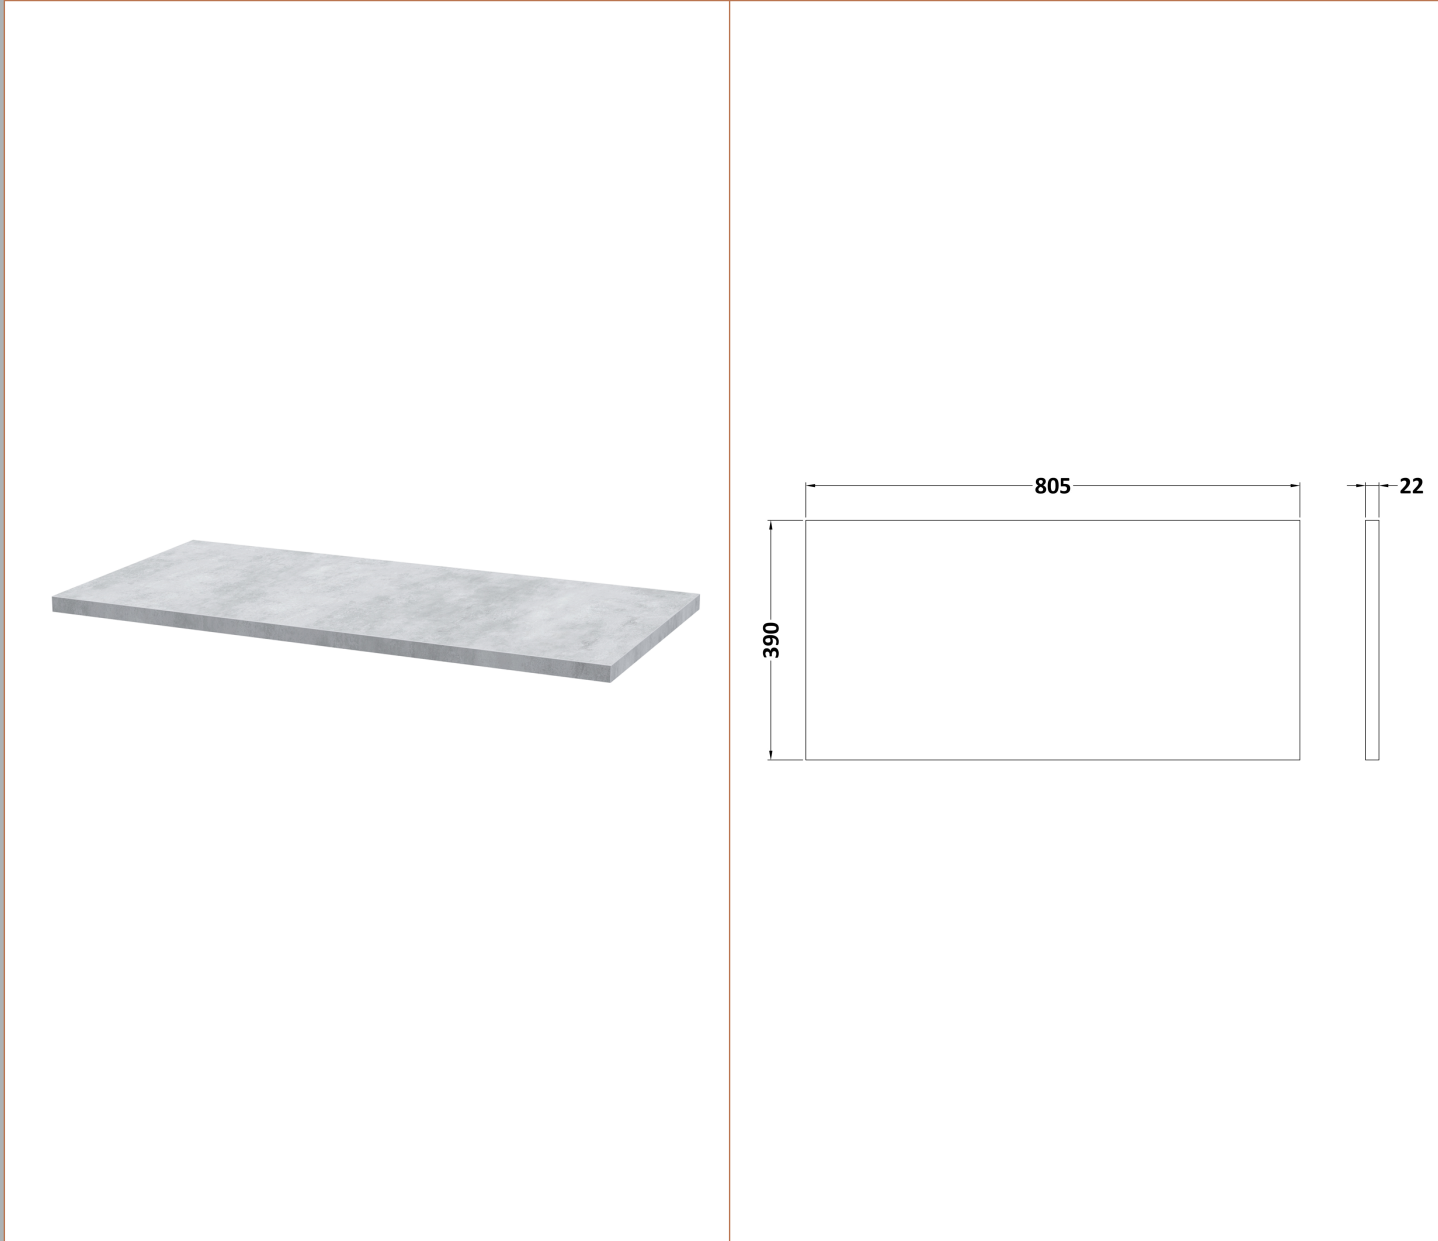

Sales Code: MWD2280

Description: 800 Worktop (805X390x18mm)

Product Dimensions

Height (mm):	18
Width (mm):	805
Depth (mm):	390
Nett Weight (kg):	3.5

Packaging Dimensions

Height (mm):	25
Width (mm):	825
Depth (mm):	410
Gross Weight (kg):	3.5

Sales Code: LBG800

Description: Laminate Worktop 805X390x22mm

Product Dimensions

Height (mm):	22
Width (mm):	805
Depth (mm):	390
Nett Weight (kg):	2.75

Packaging Dimensions

Height (mm):	25
Width (mm):	810
Depth (mm):	455
Gross Weight (kg):	2.75