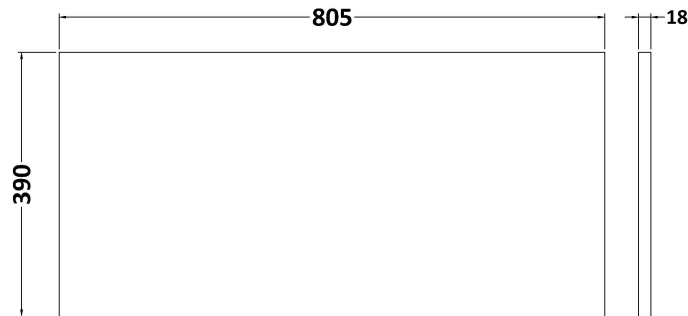

Packaging Dimensions

Height (mm):	560
Width (mm):	820
Depth (mm):	405
Gross Weight (kg):	25

Packaging Data

Box Colour:	Brown Cardboard Box
Box Qty:	1
Label Size:	100 x 50
Label Colour:	White Label
Label Qty:	2

Sales Code: MWD2280

Description: 800 Worktop (805X390x18mm)

Product Dimensions

Height (mm):	18
Width (mm):	805
Depth (mm):	390
Nett Weight (kg):	3.5

Packaging Dimensions

Height (mm):	25
Width (mm):	825
Depth (mm):	410
Gross Weight (kg):	3.5

Sales Code: LBG800

Description: Laminate Worktop 805X390x22mm

Product Dimensions

Height (mm):	22
Width (mm):	805
Depth (mm):	390
Nett Weight (kg):	2.75

Packaging Dimensions

Height (mm):	25
Width (mm):	810
Depth (mm):	455
Gross Weight (kg):	2.75

Sales Code: LSW800

Description: Laminate Worktop 805X390x22mm

Product Dimensions

Height (mm):	22
Width (mm):	805
Depth (mm):	390
Nett Weight (kg):	2.75

Packaging Dimensions

Height (mm):	25
Width (mm):	810
Depth (mm):	455
Gross Weight (kg):	2.75