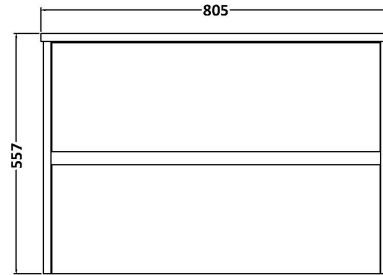

Sales Code: HAV2206W

Description: 800 W/H 2-Drawer Unit & Worktop

Packaging Details

Barcode: 5056462651057

Sales Code: NPH2226

Description: 800 W/H 2-Drawer Unit (385 Deep)

Product Dimensions

Height (mm):	539
Width (mm):	800
Depth (mm):	385
Nett Weight (kg):	24.5

Packaging Dimensions

Height (mm):	560
Width (mm):	820
Depth (mm):	405
Gross Weight (kg):	25

Packaging Data

Box Colour:	Brown Cardboard Box
Box Qty:	1
Label Size:	100 x 50
Label Colour:	White Label
Label Qty:	2

Sales Code: MWD2280

Description: 800 Worktop (805X390x18mm)

Product Dimensions

Height (mm):	18
Width (mm):	805
Depth (mm):	390
Nett Weight (kg):	3.5

Packaging Dimensions

Height (mm):	25
Width (mm):	825
Depth (mm):	410
Gross Weight (kg):	3.5

Sales Code: LBG800

Description: Laminate Worktop 805X390x22mm

Product Dimensions

Height (mm):	22
Width (mm):	805
Depth (mm):	390
Nett Weight (kg):	2.75

Packaging Dimensions

Height (mm):	25
Width (mm):	810
Depth (mm):	455
Gross Weight (kg):	2.75