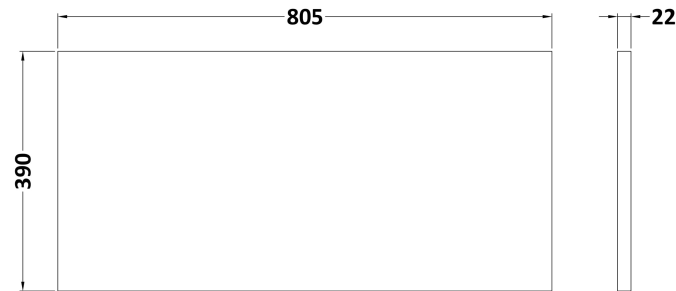

Sales Code: LCM800

Description: Laminate Worktop 805X390x22mm

Product Dimensions

Height (mm):	22
Width (mm):	805
Depth (mm):	390
Nett Weight (kg):	2.75

Packaging Dimensions

Height (mm):	25
Width (mm):	810
Depth (mm):	455
Gross Weight (kg):	2.75

Sales Code: LSW800

Description: Laminate Worktop 805X390x22mm

Product Dimensions

Height (mm):	22
Width (mm):	805
Depth (mm):	390
Nett Weight (kg):	2.75

Packaging Dimensions

Height (mm):	25
Width (mm):	810
Depth (mm):	455
Gross Weight (kg):	2.75

Packaging Data

Box Colour:	Brown Cardboard Box
Box Qty:	1
Label Size:	100 x 50
Label Colour:	White Label
Label Qty:	1

Outer Box Dimensions (If Applicable)

Height (mm):	
Width (mm):	
Depth (mm):	
Gross Weight (kg):	
Barcode:	5056211874157

Sales Code: LSB800

Description: Laminate Worktop 805X390x22mm

Product Dimensions

Height (mm):	22
Width (mm):	805
Depth (mm):	390
Nett Weight (kg):	2.75

Packaging Dimensions

Height (mm):	25
Width (mm):	810
Depth (mm):	455
Gross Weight (kg):	2.75