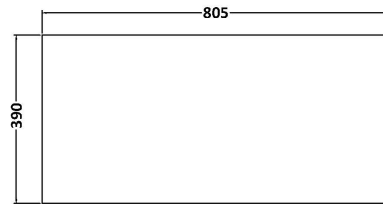

Sales Code: HAV2206W

Description: 800 W/H 2-Drawer Unit & Worktop

Packaging Details

Barcode: 5056462651057

Sales Code: NPH2226

Description: 800 W/H 2-Drawer Unit (385 Deep)

Product Dimensions

Height (mm):	539
Width (mm):	800
Depth (mm):	385
Nett Weight (kg):	24.5

Packaging Dimensions

Height (mm):	560
Width (mm):	820
Depth (mm):	405
Gross Weight (kg):	25

Packaging Data

Box Colour:	Brown Cardboard Box
Box Qty:	1
Label Size:	100 x 50
Label Colour:	White Label
Label Qty:	2

Sales Code: MWD2280

Description: 800 Worktop (805X390x18mm)

Product Dimensions

Height (mm):	18
Width (mm):	805
Depth (mm):	390
Nett Weight (kg):	3.5

Packaging Dimensions

Height (mm):	25
Width (mm):	825
Depth (mm):	410
Gross Weight (kg):	3.5

Sales Code: LBG800

Description: Laminate Worktop 805X390x22mm

Product Dimensions

Height (mm):	22
Width (mm):	805
Depth (mm):	390
Nett Weight (kg):	2.75

Packaging Dimensions

Height (mm):	25
Width (mm):	810
Depth (mm):	455
Gross Weight (kg):	2.75