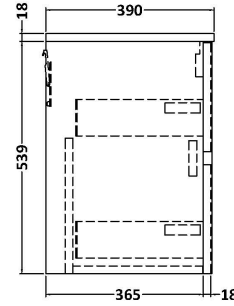

Sales Code: HAV2206W

Description: 800 W/H 2-Drawer Unit & Worktop

Packaging Details

Barcode: 5056462651057

Sales Code: NPH2226

Description: 800 W/H 2-Drawer Unit (385 Deep)

Product Dimensions

Height (mm):	539
Width (mm):	800
Depth (mm):	385
Nett Weight (kg):	24.5

Packaging Dimensions

Height (mm):	560
Width (mm):	820
Depth (mm):	405
Gross Weight (kg):	25

Packaging Data

Box Colour:	Brown Cardboard Box
Box Qty:	1
Label Size:	100 x 50
Label Colour:	White Label
Label Qty:	2

Sales Code: MWD2280

Description: 800 Worktop (805X390x18mm)

Product Dimensions

Height (mm):	18
Width (mm):	805
Depth (mm):	390
Nett Weight (kg):	3.5

Packaging Dimensions

Height (mm):	25
Width (mm):	825
Depth (mm):	410
Gross Weight (kg):	3.5

Sales Code: LBG800

Description: Laminate Worktop 805X390x22mm

Product Dimensions

Height (mm):	22
Width (mm):	805
Depth (mm):	390
Nett Weight (kg):	2.75

Packaging Dimensions

Height (mm):	25
Width (mm):	810
Depth (mm):	455
Gross Weight (kg):	2.75