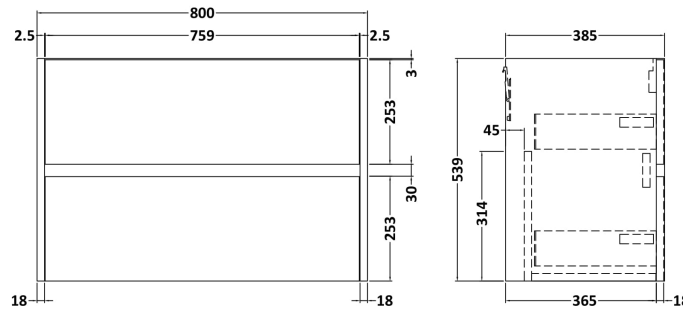

Sales Code: NPH2226

Description: 800 W/H 2-Drawer Unit (385 Deep)

Product Dimensions

Height (mm):	539
Width (mm):	800
Depth (mm):	385
Nett Weight (kg):	24.5

Packaging Dimensions

Height (mm):	560
Width (mm):	820
Depth (mm):	405
Gross Weight (kg):	25

Packaging Data

Box Colour:	Brown Cardboard Box
Box Qty:	1
Label Size:	100 x 50
Label Colour:	White Label
Label Qty:	2

Outer Box Dimensions (If Applicable)

Height (mm):	
Width (mm):	
Depth (mm):	
Gross Weight (kg):	
Barcode:	5056462696522

Product Details

Country of Origin:	United Kingdom
Fitting Instruction:	No
CE & UKCA:	N/A
FSC Certified Materials:	Yes
Colour:	Graphite Grey Woodgrain
Construction Method:	Cam & Wood Dowel
Construction Type:	Rigid
Cabinet Finish:	MFC Textured Woodgrain
Fascia Finish:	MFC Textured Woodgrain
Cabinet Thickness (mm):	18
Fascia Thickness (mm):	18
Drawer Included:	Yes
Drawer Type:	80mm High Metal S/C Inc Galler
No of Shelves:	0
Hinge Type:	Not Applicable
Hinge Included:	No
Adjustable Legs:	No
Fixings Included:	Yes
Handle Style:	Not Applicable
Waste Shroud:	Yes
Handle Included:	No, Not Required
Handle Type:	Handleless