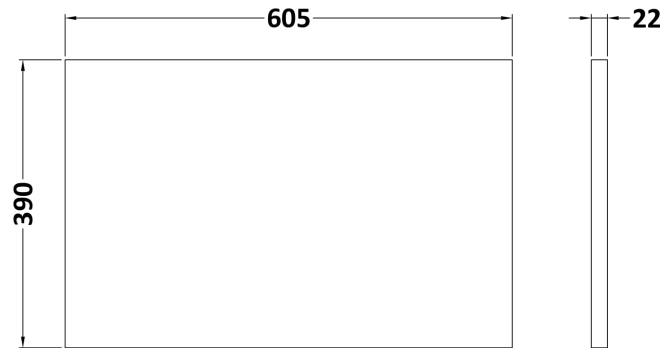

Sales Code: MWD2260

Description: 600 Worktop (605X390x18mm)

Product Dimensions

Height (mm):	18
Width (mm):	605
Depth (mm):	390
Nett Weight (kg):	2.5

Packaging Dimensions

Height (mm):	25
Width (mm):	625
Depth (mm):	410
Gross Weight (kg):	3

Sales Code: LBG600

Description: Laminate Worktop 605X390x22mm

Product Dimensions

Height (mm):	22
Width (mm):	605
Depth (mm):	390
Nett Weight (kg):	2

Packaging Dimensions

Height (mm):	25
Width (mm):	610
Depth (mm):	455
Gross Weight (kg):	2

Packaging Data

Box Colour:	Brown Cardboard Box
Box Qty:	1
Label Size:	100 x 50
Label Colour:	White Label
Label Qty:	1

Outer Box Dimensions (If Applicable)

Height (mm):	
Width (mm):	
Depth (mm):	
Gross Weight (kg):	
Barcode:	5056211874164

Sales Code: LCM600

Description: Laminate Worktop 605X390x22mm

Product Dimensions

Height (mm):	22
Width (mm):	605
Depth (mm):	390
Nett Weight (kg):	2

Packaging Dimensions

Height (mm):	25
Width (mm):	610
Depth (mm):	455
Gross Weight (kg):	2