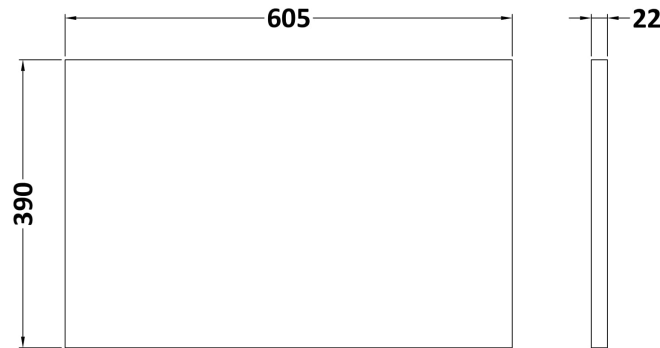

Sales Code: LCM600

Description: Laminate Worktop 605X390x22mm

Product Dimensions

Height (mm):	22
Width (mm):	605
Depth (mm):	390
Nett Weight (kg):	2

Packaging Dimensions

Height (mm):	25
Width (mm):	610
Depth (mm):	455
Gross Weight (kg):	2

Sales Code: LSW600

Description: Laminate Worktop 605X390x22mm

Product Dimensions

Height (mm):	22
Width (mm):	605
Depth (mm):	390
Nett Weight (kg):	2

Packaging Dimensions

Height (mm):	25
Width (mm):	610
Depth (mm):	455
Gross Weight (kg):	2

Packaging Data

Box Colour:	Brown Cardboard Box
Box Qty:	1
Label Size:	100 x 50
Label Colour:	White Label
Label Qty:	1

Outer Box Dimensions (If Applicable)

Height (mm):	
Width (mm):	
Depth (mm):	
Gross Weight (kg):	
Barcode:	5056211874188

Sales Code: LSB600

Description: Laminate Worktop 605X390x22mm

Product Dimensions

Height (mm):	22
Width (mm):	605
Depth (mm):	390
Nett Weight (kg):	2

Packaging Dimensions

Height (mm):	25
Width (mm):	610
Depth (mm):	455
Gross Weight (kg):	2