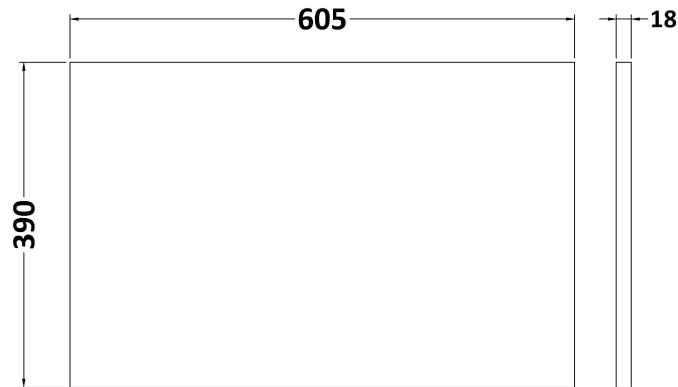

Packaging Dimensions

Height (mm):	560
Width (mm):	620
Depth (mm):	405
Gross Weight (kg):	23

Packaging Data

Box Colour:	Brown Cardboard Box
Box Qty:	1
Label Size:	100 x 50
Label Colour:	White Label
Label Qty:	2

Sales Code: MWD2260

Description: 600 Worktop (605X390x18mm)

Product Dimensions

Height (mm):	18
Width (mm):	605
Depth (mm):	390
Nett Weight (kg):	2.5

Packaging Dimensions

Height (mm):	25
Width (mm):	625
Depth (mm):	410
Gross Weight (kg):	3

Sales Code: LBG600

Description: Laminate Worktop 605X390x22mm

Product Dimensions

Height (mm):	22
Width (mm):	605
Depth (mm):	390
Nett Weight (kg):	2

Packaging Dimensions

Height (mm):	25
Width (mm):	610
Depth (mm):	455
Gross Weight (kg):	2

Sales Code: LCM600

Description: Laminate Worktop 605X390x22mm

Product Dimensions

Height (mm):	22
Width (mm):	605
Depth (mm):	390
Nett Weight (kg):	2

Packaging Dimensions

Height (mm):	25
Width (mm):	610
Depth (mm):	455
Gross Weight (kg):	2