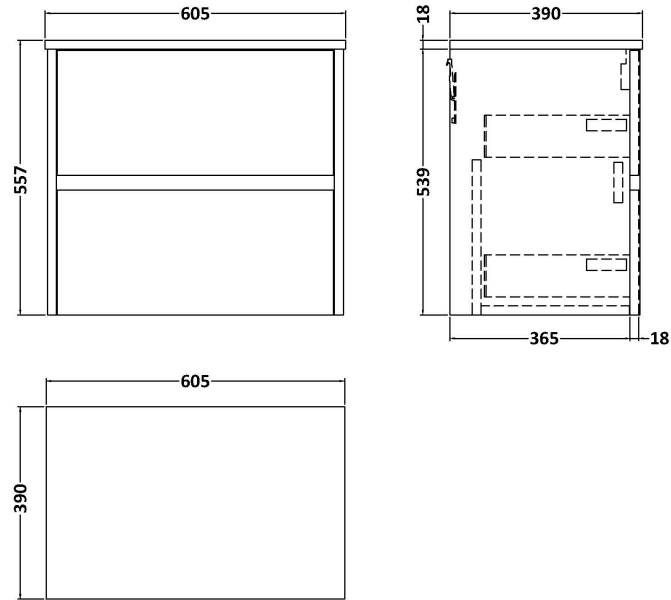

Sales Code: HAV2204W

Description: 600 W/H 2-Drawer Unit & Worktop

Packaging Details

Barcode: 5056462650999

Sales Code: NPH2224

Description: 600 W/H 2-Drawer Unit (385 Deep)

Product Dimensions

Height (mm):	539
Width (mm):	600
Depth (mm):	385
Nett Weight (kg):	22.5

Packaging Dimensions

Height (mm):	560
Width (mm):	620
Depth (mm):	405
Gross Weight (kg):	23

Packaging Data

Box Colour:	Brown Cardboard Box
Box Qty:	1
Label Size:	100 x 50
Label Colour:	White Label
Label Qty:	2

Sales Code: MWD2260

Description: 600 Worktop (605X390x18mm)

Product Dimensions

Height (mm):	18
Width (mm):	605
Depth (mm):	390
Nett Weight (kg):	2.5

Packaging Dimensions

Height (mm):	25
Width (mm):	625
Depth (mm):	410
Gross Weight (kg):	3

Sales Code: LCM600

Description: Laminate Worktop 605X390x22mm

Product Dimensions

Height (mm):	22
Width (mm):	605
Depth (mm):	390
Nett Weight (kg):	2

Packaging Dimensions

Height (mm):	25
Width (mm):	610
Depth (mm):	455
Gross Weight (kg):	2