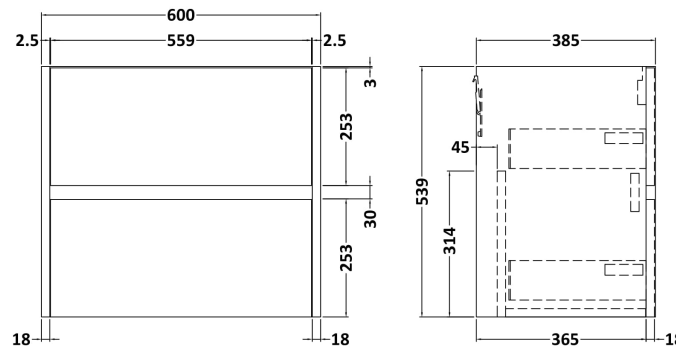

Sales Code: HAV2204W

Description: 600 W/H 2-Drawer Unit & Worktop

Packaging Details

Barcode: 5056462650999

Sales Code: NPH2224

Description: 600 W/H 2-Drawer Unit (385 Deep)

Product Dimensions

Height (mm):	539
Width (mm):	600
Depth (mm):	385
Nett Weight (kg):	22.5

Packaging Dimensions

Height (mm):	560
Width (mm):	620
Depth (mm):	405
Gross Weight (kg):	23

Packaging Data

Box Colour:	Brown Cardboard Box
Box Qty:	1
Label Size:	100 x 50
Label Colour:	White Label
Label Qty:	2

Sales Code: MWD2260

Description: 600 Worktop (605X390x18mm)

Product Dimensions

Height (mm):	18
Width (mm):	605
Depth (mm):	390
Nett Weight (kg):	2.5

Packaging Dimensions

Height (mm):	25
Width (mm):	625
Depth (mm):	410
Gross Weight (kg):	3

Sales Code: LBG600

Description: Laminate Worktop 605X390x22mm

Product Dimensions

Height (mm):	22
Width (mm):	605
Depth (mm):	390
Nett Weight (kg):	2

Packaging Dimensions

Height (mm):	25
Width (mm):	610
Depth (mm):	455
Gross Weight (kg):	2