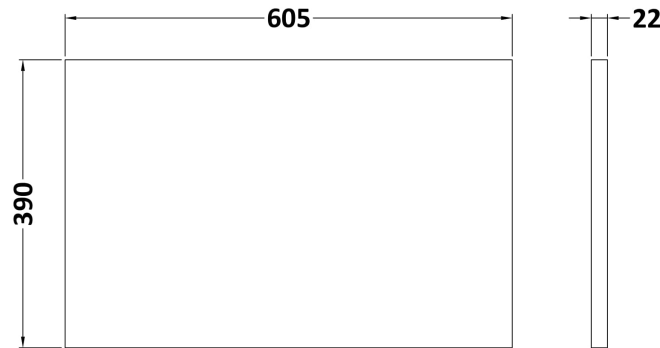

Sales Code: LBG600

Description: Laminate Worktop 605X390x22mm

Product Dimensions

Height (mm):	22
Width (mm):	605
Depth (mm):	390
Nett Weight (kg):	2

Packaging Dimensions

Height (mm):	25
Width (mm):	610
Depth (mm):	455
Gross Weight (kg):	2

Sales Code: LCM600

Description: Laminate Worktop 605X390x22mm

Product Dimensions

Height (mm):	22
Width (mm):	605
Depth (mm):	390
Nett Weight (kg):	2

Packaging Dimensions

Height (mm):	25
Width (mm):	610
Depth (mm):	455
Gross Weight (kg):	2

Packaging Data

Box Colour:	Brown Cardboard Box
Box Qty:	1
Label Size:	100 x 50
Label Colour:	White Label
Label Qty:	1

Outer Box Dimensions (If Applicable)

Height (mm):	
Width (mm):	
Depth (mm):	
Gross Weight (kg):	
Barcode:	5056462624433

Sales Code: LSW600

Description: Laminate Worktop 605X390x22mm

Product Dimensions

Height (mm):	22
Width (mm):	605
Depth (mm):	390
Nett Weight (kg):	2

Packaging Dimensions

Height (mm):	25
Width (mm):	610
Depth (mm):	455
Gross Weight (kg):	2