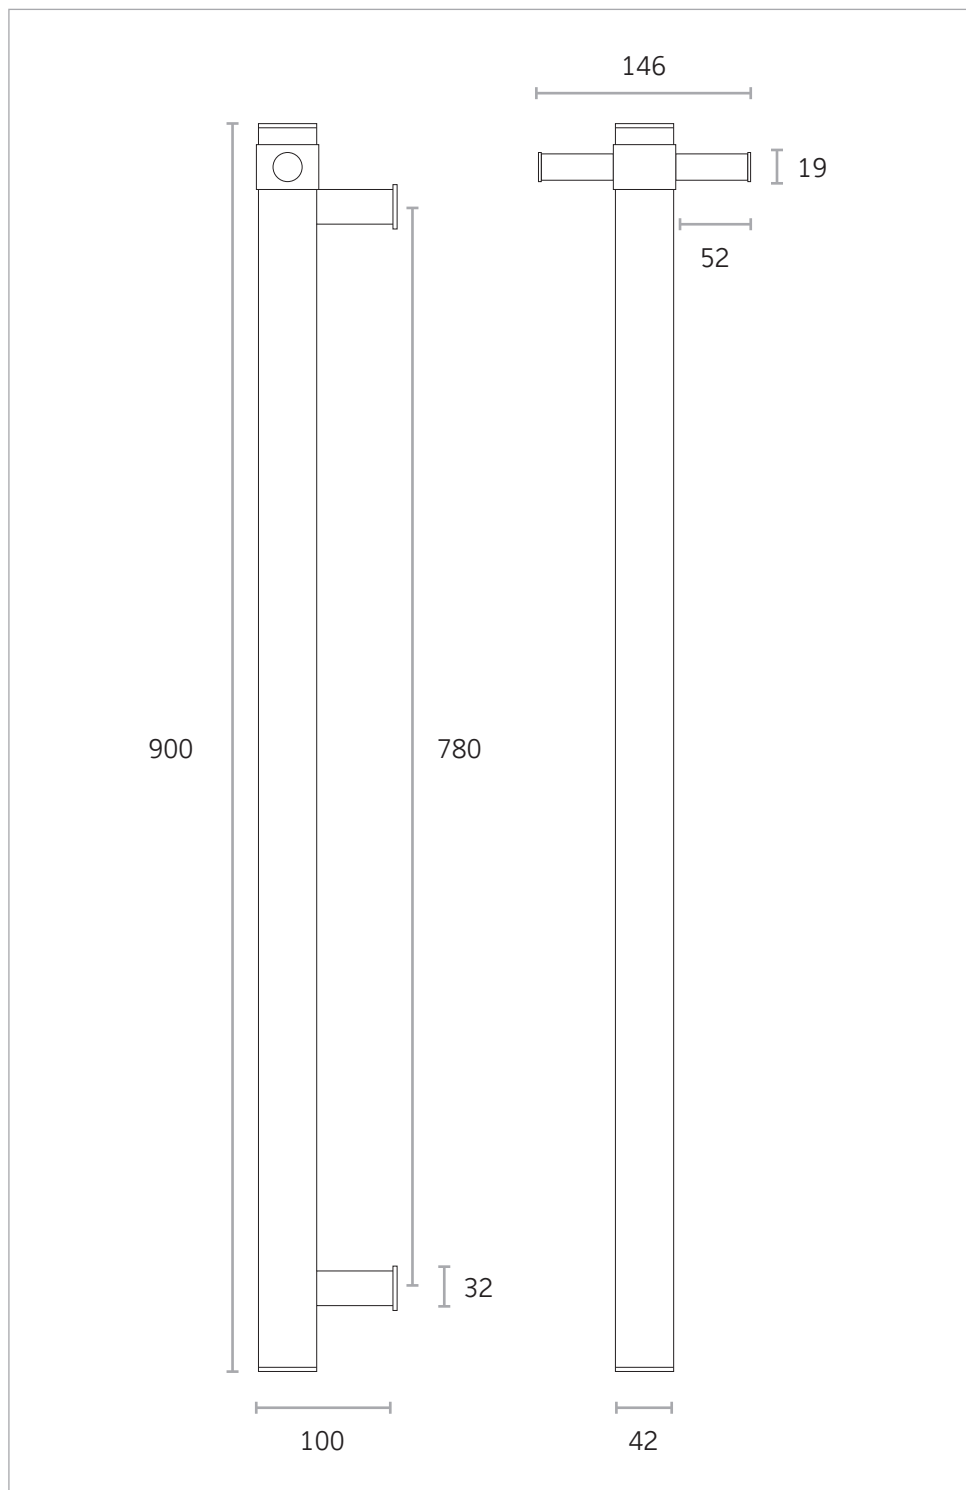

thermo
Sphere

HEATING | WALL | VERTICAL TOWEL BAR

Model: HTB-VR-900 x3 with Robe Hook Removed

ThermoSphere Vertical Towel Bars are a 12V (SELV) electric heated towel bar designed to be installed vertically.

Each vertical towel bar comes with a removable robe hook.

Must be connected to the electrical supply via a suitably rated 12V transformer and installed in line with all relevant guidelines.

Wiring connection is concealed in the bottom mounting bracket.

- 

12V Dry electrical element
- 

5 Year Guarantee
- 

Quality stainless steel

Stock Code	Profile	Size (mm)	Finish	Voltage (V)	Output (W)
HTB-VR-900	Vertical Round	900 x 38 x 100	Polished	12	30