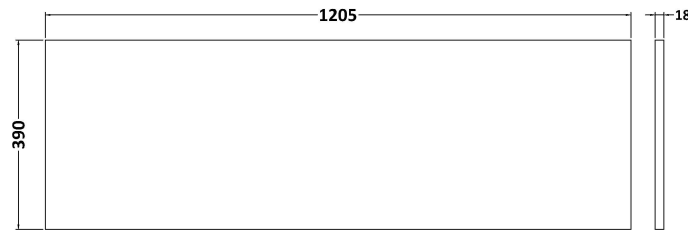

Packaging Dimensions

Height (mm):	560
Width (mm):	620
Depth (mm):	405
Gross Weight (kg):	23

Packaging Data

Box Colour:	Brown Cardboard Box
Box Qty:	1
Label Size:	100 x 50
Label Colour:	White Label
Label Qty:	2

Outer Box Dimensions (If Applicable)

Height (mm):	
Width (mm):	
Depth (mm):	
Gross Weight (kg):	
Barcode:	5056462696423

Product Details

Country of Origin:	United Kingdom
Fitting Instruction:	No
CE & UKCA:	N/A
FSC Certified Materials:	Yes
Colour:	Graphite Grey Woodgrain
Construction Method:	Cam & Wood Dowel
Construction Type:	Rigid
Cabinet Finish:	MFC Textured Woodgrain
Fascia Finish:	MFC Textured Woodgrain
Cabinet Thickness (mm):	18
Fascia Thickness (mm):	18
Drawer Included:	Yes
Drawer Type:	80mm High Metal S/C Inc Galler
No of Shelves:	0
Hinge Type:	Not Applicable
Hinge Included:	No
Adjustable Legs:	No
Fixings Included:	Yes
Handle Style:	Not Applicable
Waste Shroud:	Yes
Handle Included:	No, Not Required
Handle Type:	Handleless

Sales Code: MWD2220

Description: 1200 Worktop (1205X390x18mm)

Product Dimensions

Height (mm):	18
Width (mm):	1205
Depth (mm):	390
Nett Weight (kg):	5

Packaging Dimensions

Height (mm):	25
Width (mm):	1225
Depth (mm):	410
Gross Weight (kg):	5

Packaging Data

Box Colour:	Brown Cardboard Box - Printed
Box Qty:	1
Label Size:	100 x 50
Label Colour:	Not Applicable
Label Qty:	0

Outer Box Dimensions (If Applicable)

Height (mm):	
Width (mm):	
Depth (mm):	
Gross Weight (kg):	
Barcode:	5056462657561