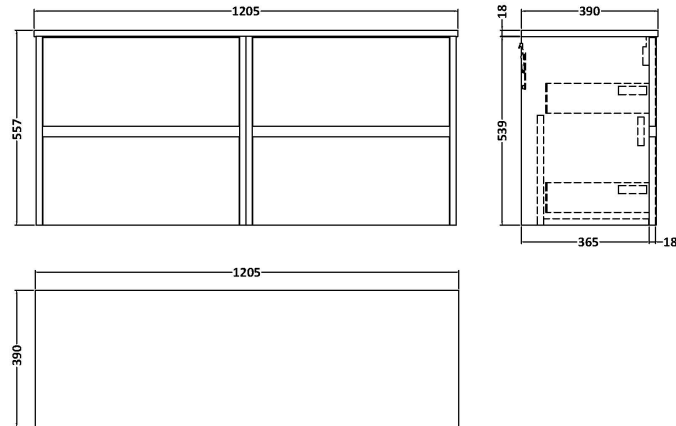

Sales Code: HAV2204W2

Description: 1200 W/H 4-Drawer Unit & Worktop

Packaging Details

Barcode: 5056462651118

Sales Code: NPH2224

Description: 600 W/H 2-Drawer Unit (385 Deep)

Product Dimensions

Height (mm):	539
Width (mm):	600
Depth (mm):	385
Nett Weight (kg):	22.5

Packaging Dimensions

Height (mm):	560
Width (mm):	620
Depth (mm):	405
Gross Weight (kg):	23

Packaging Data

Box Colour:	Brown Cardboard Box
Box Qty:	1
Label Size:	100 x 50
Label Colour:	White Label
Label Qty:	2

Sales Code: MWD2220

Description: 1200 Worktop (1205X390x18mm)

Product Dimensions

Height (mm):	18
Width (mm):	1205
Depth (mm):	390
Nett Weight (kg):	5

Packaging Dimensions

Height (mm):	25
Width (mm):	1225
Depth (mm):	410
Gross Weight (kg):	5

Packaging Data

Box Colour:	Brown Cardboard Box - Printed
Box Qty:	1
Label Size:	100 x 50
Label Colour:	Not Applicable
Label Qty:	0

Outer Box Dimensions (If Applicable)

Height (mm):	
Width (mm):	
Depth (mm):	
Gross Weight (kg):	
Barcode:	5056462657561