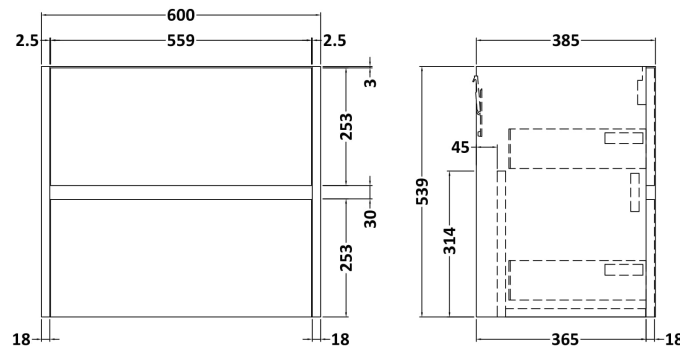

Sales Code: HAV2204W2

Description: 1200 W/H 4-Drawer Unit & Worktop

Packaging Details

Barcode: 5056462651118

Sales Code: NPH2224

Description: 600 W/H 2-Drawer Unit (385 Deep)

Product Dimensions

Height (mm):	539
Width (mm):	600
Depth (mm):	385
Nett Weight (kg):	22.5

Packaging Dimensions

Height (mm):	560
Width (mm):	620
Depth (mm):	405
Gross Weight (kg):	23

Packaging Data

Box Colour:	Brown Cardboard Box
Box Qty:	1
Label Size:	100 x 50
Label Colour:	White Label
Label Qty:	2

Sales Code: MWD2220

Description: 1200 Worktop (1205X390x18mm)

Product Dimensions

Height (mm):	18
Width (mm):	1205
Depth (mm):	390
Nett Weight (kg):	5

Packaging Dimensions

Height (mm):	25
Width (mm):	1225
Depth (mm):	410
Gross Weight (kg):	5

Packaging Data

Box Colour:	Brown Cardboard Box - Printed
Box Qty:	1
Label Size:	100 x 50
Label Colour:	Not Applicable
Label Qty:	0

Outer Box Dimensions (If Applicable)

Height (mm):	
Width (mm):	
Depth (mm):	
Gross Weight (kg):	
Barcode:	5056462657561