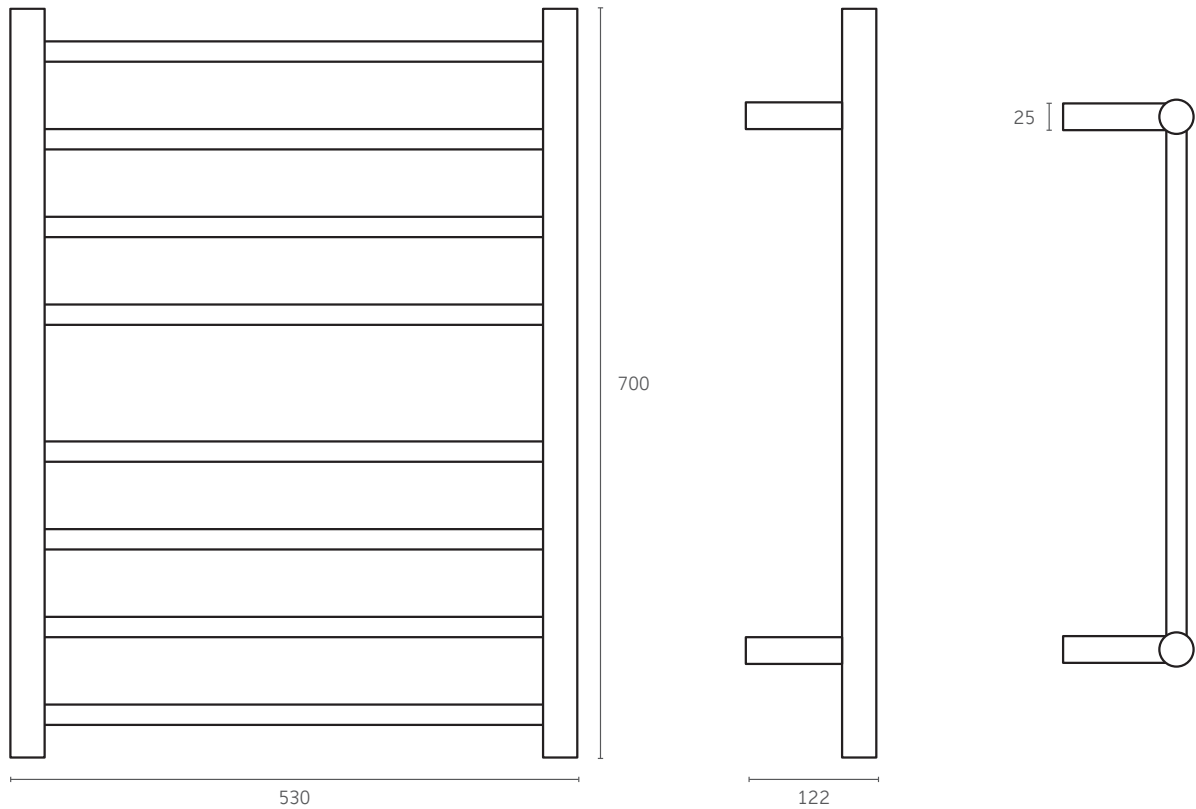

thermo
Sphere

Heated Towel Rails - Round

ThermoSphere Towel Rails are available in a range of stylish designs and profiles including round, square and curved.

- Built to last and made from the highest quality 304 grade stainless steel.
- Totally dry electric element. No need for any filling, pipe work or plumbing.
- Easy to install with our unique multi-flex wiring connections.
- Protection rating IP44, safe for use in bathrooms.
- Bespoke finishes available including: Matt Black, Brushed Stainless, Brushed Brass and Polished Brass.

Technical data

Code	HTR-R-0700530
Voltage	240V SELV
Material	304 Stainless Steel
Finish	Polished
Profile	Straight Round
Size	H 700 x W 530 x D 122
Maximum output	76W
Warranty	5 years

thermo
Sphere**Product dimensions****Care and maintenance**