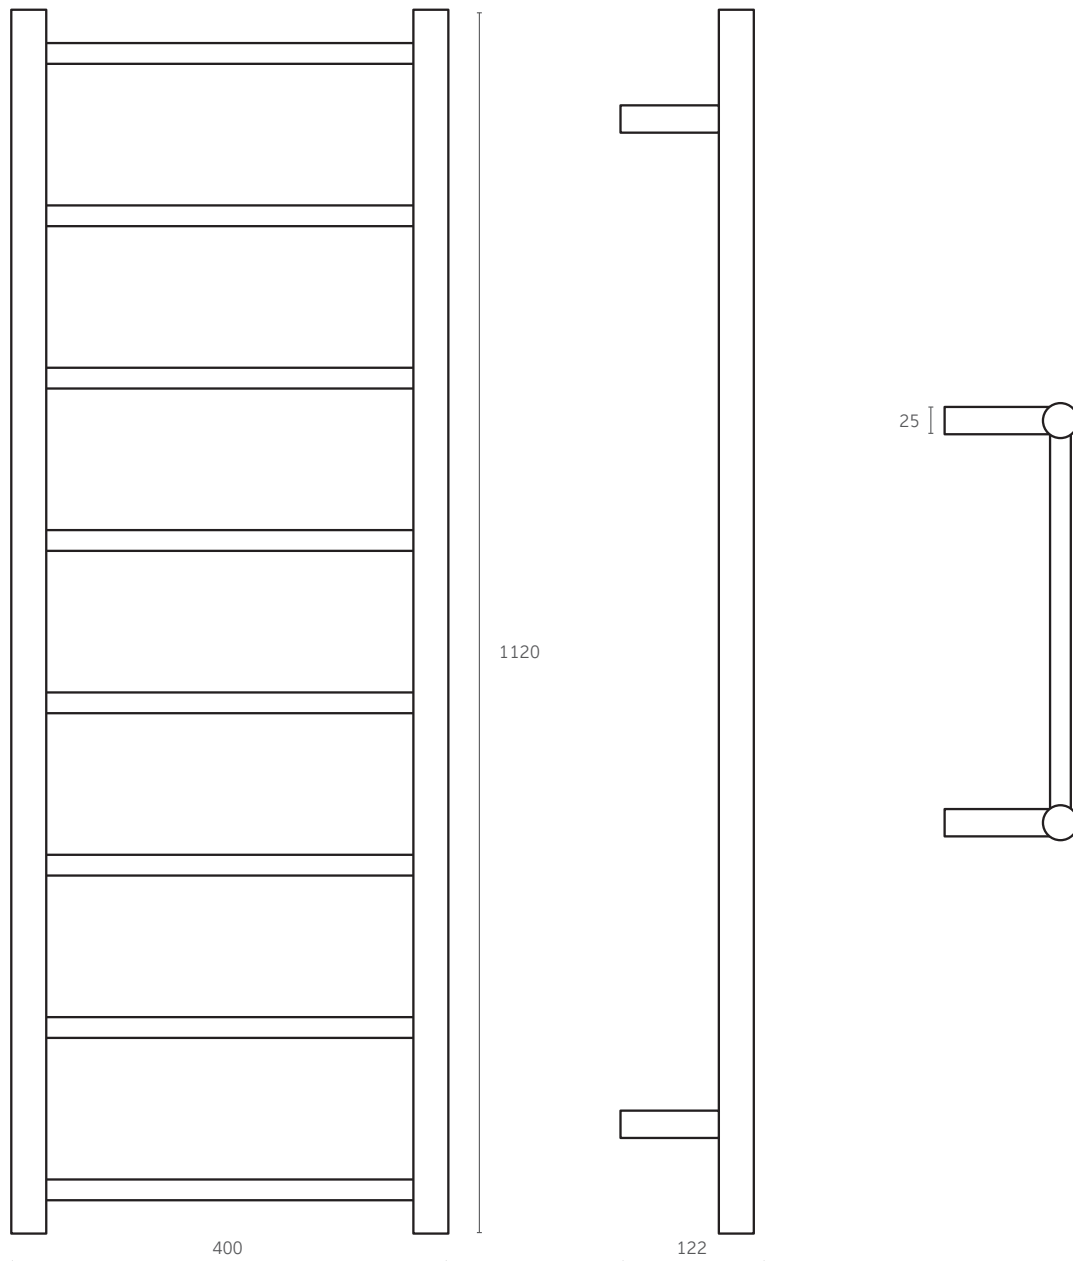

## Heated Towel Rails - Round

ThermoSphere Towel Rails are available in a range of stylish designs and profiles including round, square and curved.

- Built to last and made from the highest quality 304 grade stainless steel.
- Totally dry electric element. No need for any filling, pipe work or plumbing.
- Easy to install with our unique multi-flex wiring connections.
- Bespoke finishes available including: Matt Black, Brushed Stainless, Matt White, Brushed Brass and Polished Brass.

### Technical data

Code	HTR-R-1120400
------	---------------

Voltage	240V SELV
---------	-----------

Material	304 Stainless Steel
----------	---------------------

Finish	Polished
--------	----------

Profile	Straight Round
---------	----------------

Size	H 1120 x W 400 x D 122
------	------------------------

Maximum output	65W
----------------	-----

Warranty	5 years
----------	---------

**thermo**  
Sphere

## Product dimensions