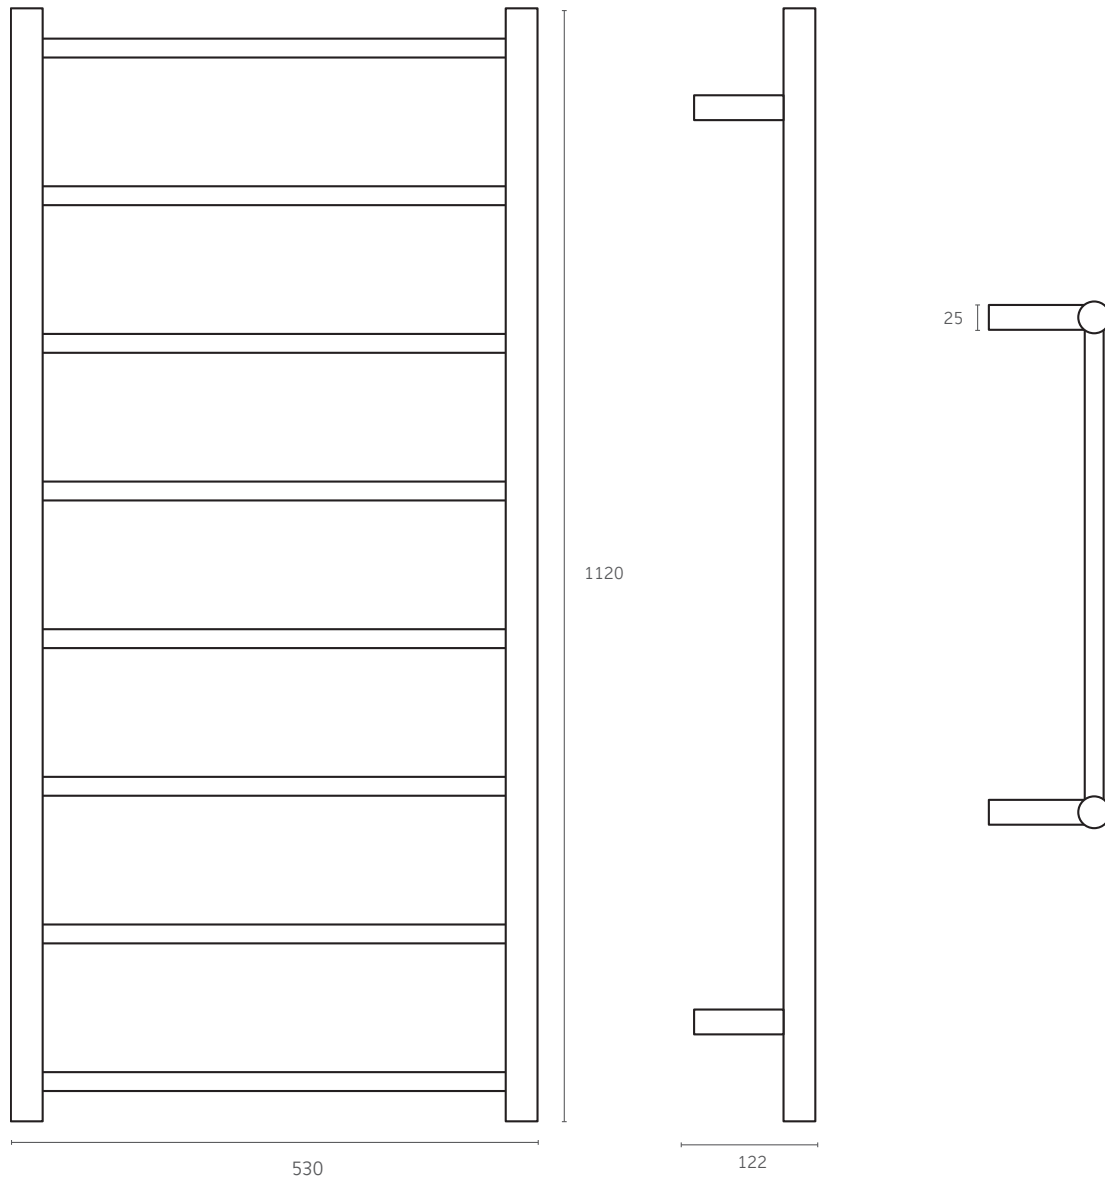

Heated Towel Rails 240V - Round

ThermoSphere's Towel Rails are available in a range of stylish designs and profiles including round, square and curved.

- Built to last and made from the highest quality 304 grade stainless steel.
- Totally dry electric element. No need for any filling, pipe work or plumbing
- Easy to install with our unique multi-flex wiring connections
- Bespoke finishes available including: Matt Black, Brushed Stainless, Matt White, Brushed Brass and Polished Brass

Technical data

Code	HTR-R-1120530
Voltage	240V SELV
Material	304 Stainless Steel
Finish	Polished
Profile	Straight Round
Size	H 1120 x W 530 x D 122
Maximum output	80W
Warranty	5 years

thermo
Sphere**Product dimensions****Care and maintenance**