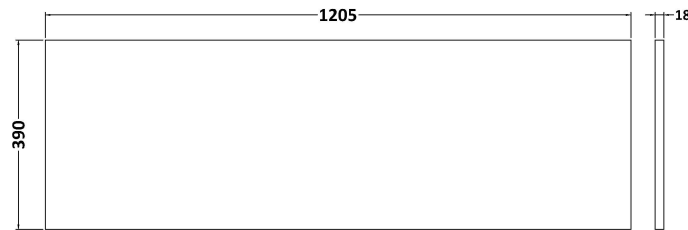

Packaging Dimensions

Height (mm):	560
Width (mm):	620
Depth (mm):	405
Gross Weight (kg):	22

Packaging Data

Box Colour:	Brown Cardboard Box - Printed
Box Qty:	0
Label Size:	0 x 0
Label Colour:	Not Applicable
Label Qty:	0

Sales Code: MWD120

Description: 1200 Worktop (1205X390x18mm)

Product Dimensions

Height (mm):	18
Width (mm):	1205
Depth (mm):	390
Nett Weight (kg):	5

Packaging Dimensions

Height (mm):	25
Width (mm):	1225
Depth (mm):	410
Gross Weight (kg):	5

Sales Code: LBG1200

Description: Laminate Worktop 1205X390x22mm

Product Dimensions

Height (mm):	22
Width (mm):	1205
Depth (mm):	390
Nett Weight (kg):	5

Packaging Dimensions

Height (mm):	25
Width (mm):	1215
Depth (mm):	455
Gross Weight (kg):	5

Sales Code: LCM1200

Description: Laminate Worktop 1205X390x22mm

Product Dimensions

Height (mm):	22
Width (mm):	1205
Depth (mm):	390
Nett Weight (kg):	5

Packaging Dimensions

Height (mm):	25
Width (mm):	1215
Depth (mm):	455
Gross Weight (kg):	5