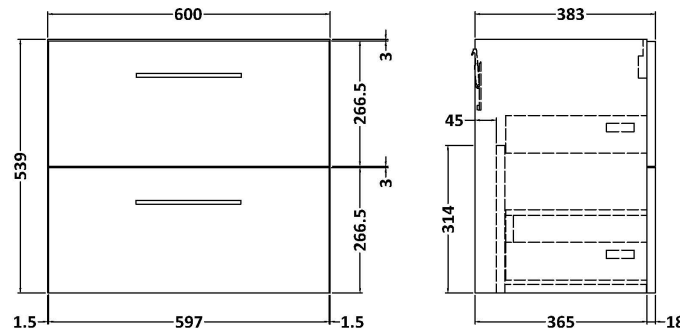

Sales Code: NVF124

Description: 600 Wh 2-Drawer Unit (365 Deep)

Product Dimensions

Height (mm):	539
Width (mm):	600
Depth (mm):	383
Nett Weight (kg):	21.5

Packaging Dimensions

Height (mm):	560
Width (mm):	620
Depth (mm):	405
Gross Weight (kg):	22

Packaging Data

Box Colour:	Brown Cardboard Box - Printed
Box Qty:	0
Label Size:	0 x 0
Label Colour:	Not Applicable
Label Qty:	0

Outer Box Dimensions (If Applicable)

Height (mm):	
Width (mm):	
Depth (mm):	
Gross Weight (kg):	
Barcode:	5056462614410

Product Details

Country of Origin:	China
Fitting Instruction:	No
CE & UKCA:	N/A
FSC Certified Materials:	Yes
Colour:	Gloss White
Construction Method:	Cam & Wood Dowel
Construction Type:	Rigid
Cabinet Finish:	MFC Painted Gloss
Fascia Finish:	Mdf Painted Gloss
Cabinet Thickness (mm):	16
Fascia Thickness (mm):	18
Drawer Included:	Yes
Drawer Type:	80mm High Metal S/C Inc Galler
No of Shelves:	0
Hinge Type:	Not Applicable
Hinge Included:	Not Applicable
Adjustable Legs:	No, Not Required
Fixings Included:	Yes
Handle Style:	Contemporary
Waste Shroud:	Yes
Handle Included:	Yes, Supplied
Handle Type:	D-Shape