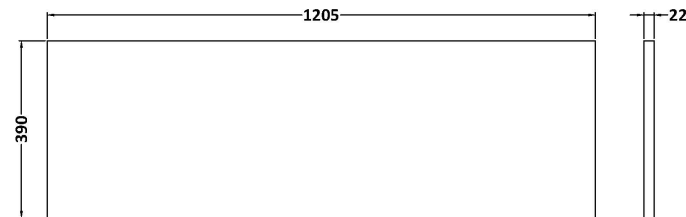

Sales Code: LCM1200

Description: Laminate Worktop 1205X390x22mm

Product Dimensions

Height (mm):	22
Width (mm):	1205
Depth (mm):	390
Nett Weight (kg):	5

Packaging Dimensions

Height (mm):	25
Width (mm):	1215
Depth (mm):	455
Gross Weight (kg):	5

Packaging Data

Box Colour:	Brown Cardboard Box
Box Qty:	1
Label Size:	100 x 50
Label Colour:	White Label
Label Qty:	1

Outer Box Dimensions (If Applicable)

Height (mm):	
Width (mm):	
Depth (mm):	
Gross Weight (kg):	
Barcode:	5056678449936

Sales Code: LSB1200

Description: Laminate Worktop 1205X390x22mm

Product Dimensions

Height (mm):	22
Width (mm):	1205
Depth (mm):	390
Nett Weight (kg):	5

Packaging Dimensions

Height (mm):	25
Width (mm):	1215
Depth (mm):	455
Gross Weight (kg):	5

Sales Code: LSW1200

Description: Laminate Worktop 1205X390x22mm

Product Dimensions

Height (mm):	22
Width (mm):	1205
Depth (mm):	390
Nett Weight (kg):	5

Packaging Dimensions

Height (mm):	25
Width (mm):	1215
Depth (mm):	455
Gross Weight (kg):	5