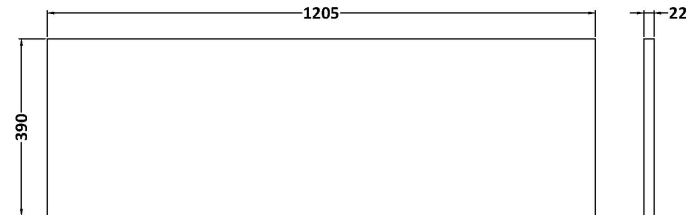

Sales Code: MWD120

Description: 1200 Worktop (1205X390x18mm)

Product Dimensions

Height (mm):	18
Width (mm):	1205
Depth (mm):	390
Nett Weight (kg):	5

Packaging Dimensions

Height (mm):	25
Width (mm):	1225
Depth (mm):	410
Gross Weight (kg):	5

Packaging Data

Box Colour:	Brown Cardboard Box - Printed
Box Qty:	1
Label Size:	100 x 50
Label Colour:	Not Applicable
Label Qty:	0

Outer Box Dimensions (If Applicable)

Height (mm):	
Width (mm):	
Depth (mm):	
Gross Weight (kg):	
Barcode:	5056462658193

Sales Code: LBG1200

Description: Laminate Worktop 1205X390x22mm

Product Dimensions

Height (mm):	22
Width (mm):	1205
Depth (mm):	390
Nett Weight (kg):	5

Packaging Dimensions

Height (mm):	25
Width (mm):	1215
Depth (mm):	455
Gross Weight (kg):	5

Sales Code: LCM1200

Description: Laminate Worktop 1205X390x22mm

Product Dimensions

Height (mm):	22
Width (mm):	1205
Depth (mm):	390
Nett Weight (kg):	5

Packaging Dimensions

Height (mm):	25
Width (mm):	1215
Depth (mm):	455
Gross Weight (kg):	5