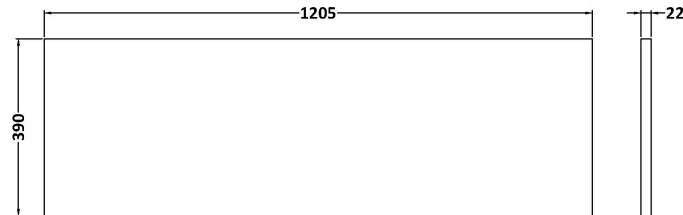

Sales Code: LCM1200

Description: Laminate Worktop 1205X390x22mm

Product Dimensions

Height (mm):	22
Width (mm):	1205
Depth (mm):	390
Nett Weight (kg):	5

Packaging Dimensions

Height (mm):	25
Width (mm):	1215
Depth (mm):	455
Gross Weight (kg):	5

Sales Code: LSB1200

Description: Laminate Worktop 1205X390x22mm

Product Dimensions

Height (mm):	22
Width (mm):	1205
Depth (mm):	390
Nett Weight (kg):	5

Packaging Dimensions

Height (mm):	25
Width (mm):	1215
Depth (mm):	455
Gross Weight (kg):	5

Packaging Data

Box Colour:	Brown Cardboard Box
Box Qty:	1
Label Size:	100 x 50
Label Colour:	White Label
Label Qty:	1

Outer Box Dimensions (If Applicable)

Height (mm):	
Width (mm):	
Depth (mm):	
Gross Weight (kg):	
Barcode:	5056678449929

Sales Code: LSW1200

Description: Laminate Worktop 1205X390x22mm

Product Dimensions

Height (mm):	22
Width (mm):	1205
Depth (mm):	390
Nett Weight (kg):	5

Packaging Dimensions

Height (mm):	25
Width (mm):	1215
Depth (mm):	455
Gross Weight (kg):	5