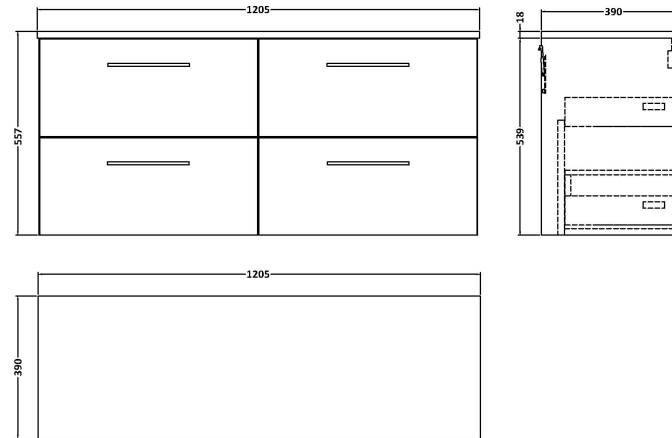

Sales Code: ARN124W2

Description: 1200 Wh 4-Drawer Vanity & Worktop

Packaging Details

Barcode: 5056462670300