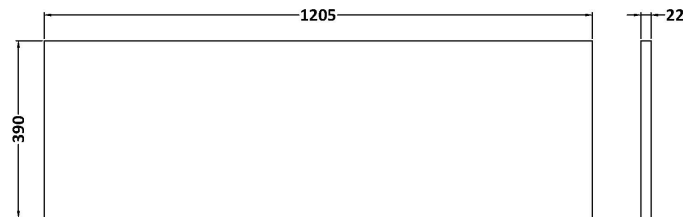

Sales Code: LBG1200

Description: Laminate Worktop 1205X390x22mm

Product Dimensions

Height (mm):	22
Width (mm):	1205
Depth (mm):	390
Nett Weight (kg):	5

Packaging Dimensions

Height (mm):	25
Width (mm):	1215
Depth (mm):	455
Gross Weight (kg):	5

Packaging Data

Box Colour:	Brown Cardboard Box
Box Qty:	1
Label Size:	100 x 50
Label Colour:	White Label
Label Qty:	1

Outer Box Dimensions (If Applicable)

Height (mm):	
Width (mm):	
Depth (mm):	
Gross Weight (kg):	
Barcode:	5056678449912

Sales Code: LCM1200

Description: Laminate Worktop 1205X390x22mm

Product Dimensions

Height (mm):	22
Width (mm):	1205
Depth (mm):	390
Nett Weight (kg):	5

Packaging Dimensions

Height (mm):	25
Width (mm):	1215
Depth (mm):	455
Gross Weight (kg):	5

Sales Code: LSB1200

Description: Laminate Worktop 1205X390x22mm

Product Dimensions

Height (mm):	22
Width (mm):	1205
Depth (mm):	390
Nett Weight (kg):	5

Packaging Dimensions

Height (mm):	25
Width (mm):	1215
Depth (mm):	455
Gross Weight (kg):	5