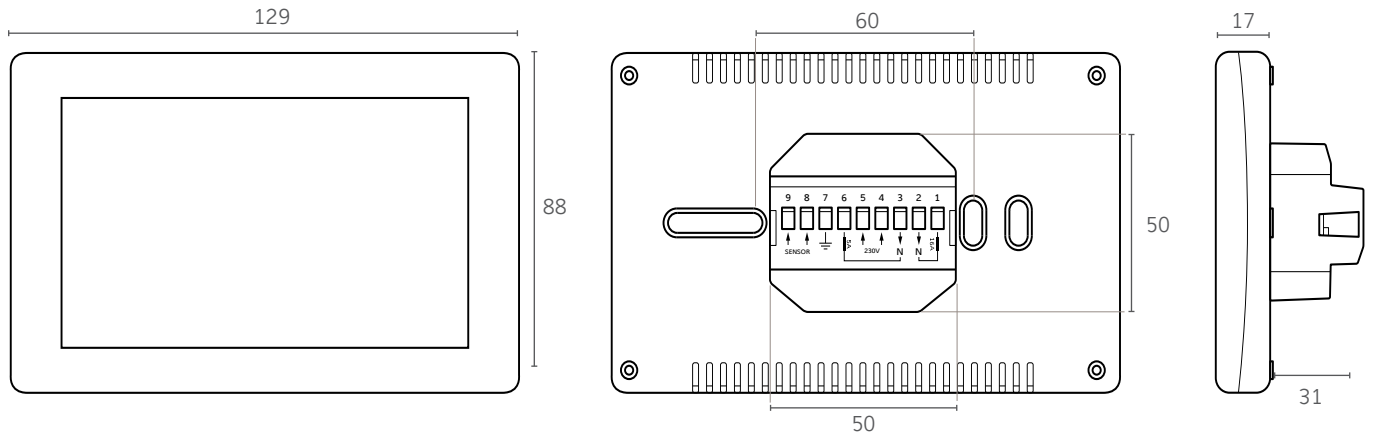

thermo Sphere

Product dimensions

Box Contents

- 1 x ThermoSphere Dual Control.
- 1 x Installation guide.
- 1 x 3m floor temperature sensor probe.
- 1 x 2m sensor conduit.
- 2 x Fixing screws.