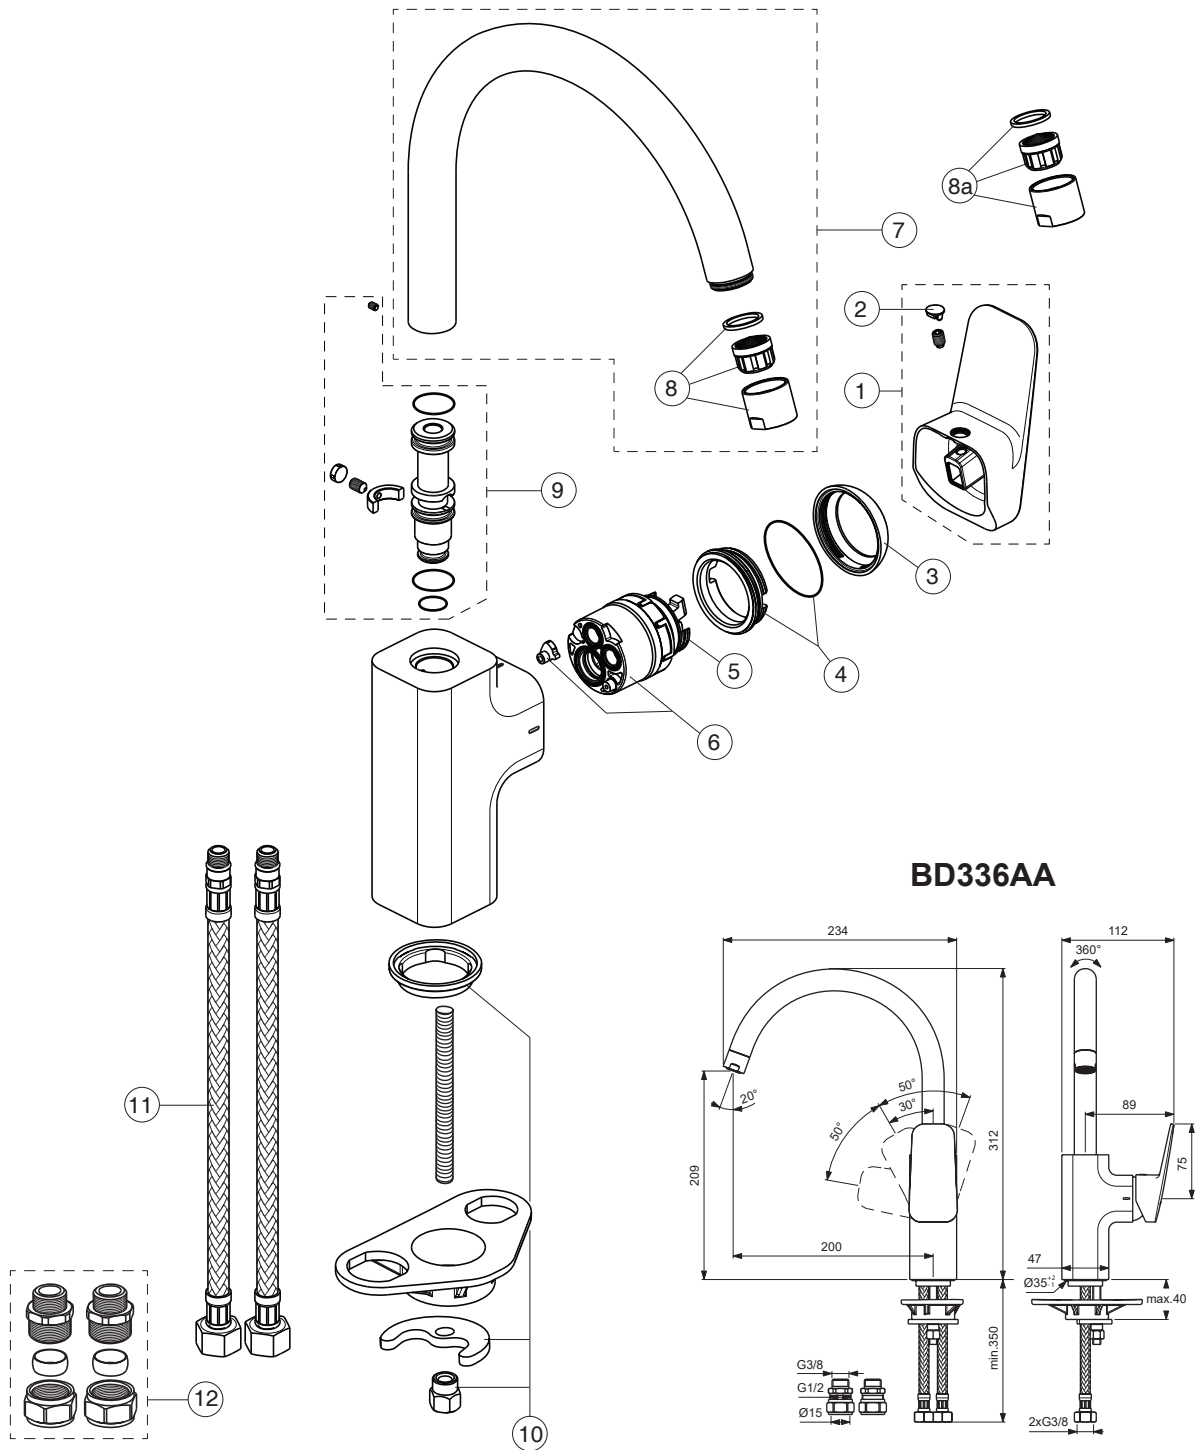

CERAPLAN

Ideal Standard

BD336AA

Pos.	Signify	Spare parts-Nr.	Quantity	Pos.	Signify	Spare parts-Nr.	Quantity
1	Lever,w/logo	B961718AA	1 Set				
2	Cap decorative	B960473AA	1 Pcs.				
3	Rosette M38x1.5	B961438AA	1 Pcs.				
4	Screw M41x1.5/M38x1.5	B961374NU	1 Set				
5	Hot limit stop	A861181NU	1 Pcs.				
6	Cartridge Ø38mm	A861156NU*	1 Pcs.				
7	Tub.spout R200mm	B961742AA	1 Set				
8	Aerator-1.75GPM	B961743AA	1 Pcs.				
8a	Flowstraightner M20x1	B961745AA	1 Pcs.				
9	Sealing set	B961596NU	1 Set				
10	Connecting set	A964520NU	1 Set				
11	Flex hose G3/8 /L445mm	A963600NU	1 Pcs.				
12	Connector G3/8,Ø15-set	B960845NU	1 Set				

*Universal set (not all parts needed)

10.2021