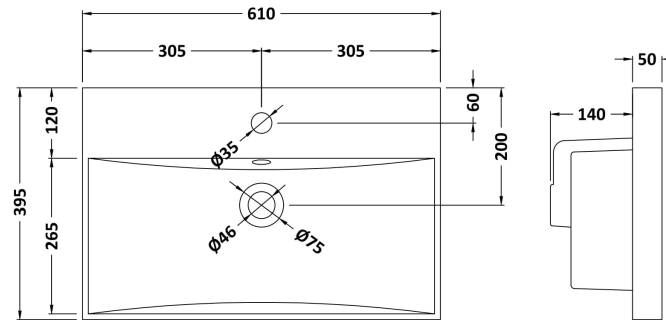

Sales Code: NVM003

Description: Minimalist Basin 600mm

Product Dimensions

Height (mm):	170
Width (mm):	600
Depth (mm):	390
Nett Weight (kg):	10.76

Packaging Dimensions

Height (mm):	200
Width (mm):	400
Depth (mm):	620
Gross Weight (kg):	10.76

Product Dimensions

Height (mm):	180
Width (mm):	610
Depth (mm):	390
Nett Weight (kg):	11

Packaging Dimensions

Height (mm):	200
Width (mm):	410
Depth (mm):	630
Gross Weight (kg):	11

Packaging Data

Box Colour:	Brown Cardboard Box - Printed
Box Qty:	1
Label Size:	100 x 50
Label Colour:	White Label
Label Qty:	2

Outer Box Dimensions (If Applicable)

Height (mm):	
Width (mm):	
Depth (mm):	
Gross Weight (kg):	
Barcode:	5055369043415

Product Details

Country of Origin:	China
Fitting Instruction:	No
Certification: CE & UKCA: No	WRAS: N/A WRAS No: N/A
Product Material:	Vitreous China
Fixing Supplied:	No

Sales Code: NVM033

Description: 600 Thin Edged Basin 1Th

Product Dimensions

Height (mm):	170
Width (mm):	610
Depth (mm):	395
Nett Weight (kg):	11

Packaging Dimensions

Height (mm):	190
Width (mm):	630
Depth (mm):	415
Gross Weight (kg):	11.5