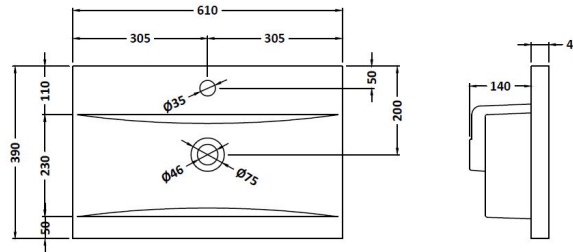

Sales Code: NVM013

Description: 600 Mid-Edged Basin 1 Th

Product Dimensions

Height (mm):	180
Width (mm):	610
Depth (mm):	390
Nett Weight (kg):	11

Packaging Dimensions

Height (mm):	200
Width (mm):	410
Depth (mm):	630
Gross Weight (kg):	11

Packaging Data

Box Colour:	Brown Cardboard Box - Printed
Box Qty:	1
Label Size:	100 x 50
Label Colour:	White Label
Label Qty:	2

Outer Box Dimensions (If Applicable)

Height (mm):	
Width (mm):	
Depth (mm):	
Gross Weight (kg):	
Barcode:	5055369043415

Product Details

Country of Origin:	China
Fitting Instruction:	No
Certification: CE & UKCA: No	WRAS: N/A WRAS No: N/A
Product Material:	Vitreous China
Fixing Supplied:	No

Pans/Bidets: Trap Style: Not Applicable Includes Seat: Not Applicable

Seats: Seat Type: Not Applicable Material: Not Applicable
Function: Not Applicable Hinge Type: Not Applicable
Hinge Material: Not Applicable

Cisterns: Operating Type: Not Applicable Fittings: Not Applicable
Lever Type: Not Applicable

Basins: Tap Hole: One Taphole Chain Stay Hole: No
Template: Not Required Waste Type Req: Slotted
Overflow Inc: Yes Overflow Cover: Yes
Inner Bowl Depth (mm): 125mm