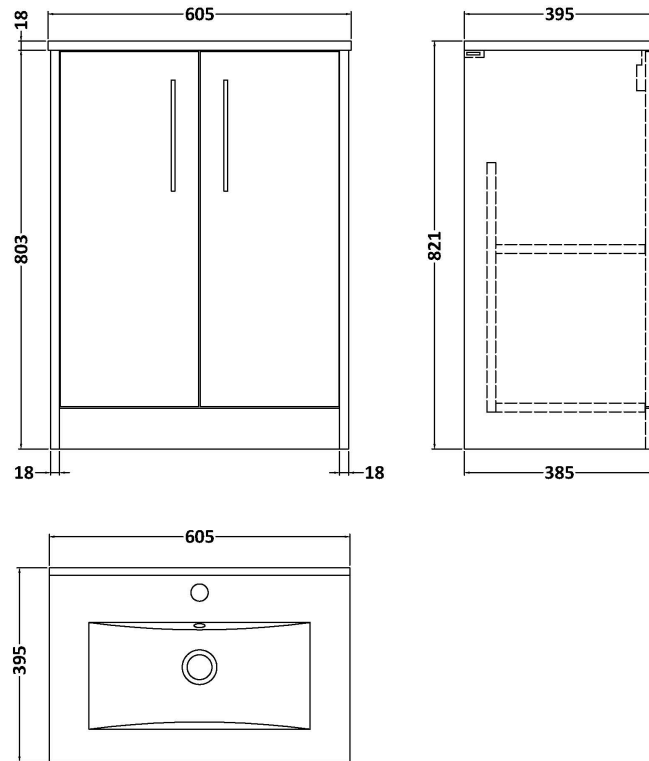

Sales Code: JNU2203B

Description: 600 Fs 2-Door Vanity & Basin 2

Packaging Details

Barcode: 5056462671031

Sales Code: NPF2203

Description: 600 F/S 2-Door Unit (385 Deep)

Product Dimensions

Height (mm):	803
Width (mm):	600
Depth (mm):	385
Nett Weight (kg):	19

Packaging Dimensions

Height (mm):	835
Width (mm):	620
Depth (mm):	395
Gross Weight (kg):	19.5

Packaging Data

Box Colour:	Brown Cardboard Box
Box Qty:	1
Label Size:	50 x 100
Label Colour:	White Label
Label Qty:	2

Outer Box Dimensions (If Applicable)

Height (mm):	
Width (mm):	
Depth (mm):	
Gross Weight (kg):	
Barcode:	5056462656946

Product Details

Country of Origin:	United Kingdom
Fitting Instruction:	No
CE & UKCA:	
FSC Certified Materials:	Yes
Colour:	Graphite Grey Woodgrain
Construction Method:	Cam & Wood Dowel
Construction Type:	Rigid
Cabinet Finish:	MFC Textured Woodgrain
Fascia Finish:	MFC Textured Woodgrain
Cabinet Thickness (mm):	18
Fascia Thickness (mm):	18
Drawer Included:	No
Drawer Type:	Not Applicable
No of Shelves:	1
Hinge Type:	95 Degree Clip-On Soft Close
Hinge Included:	Yes, Supplied
Adjustable Legs:	No, Not Required
Fixings Included:	Yes
Handle Style:	Modern
Waste Shroud:	Not Applicable
Handle Included:	Yes, Supplied
Handle Type:	D-Shape

Sales Code: NVM003

Description: Minimalist Basin 600mm

Product Dimensions

Height (mm):	170
Width (mm):	600
Depth (mm):	390
Nett Weight (kg):	10.76

Packaging Dimensions

Height (mm):	200
Width (mm):	400
Depth (mm):	620
Gross Weight (kg):	10.76