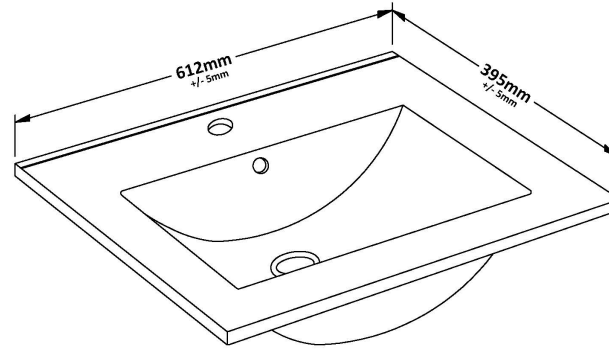

Packaging Dimensions

Height (mm):	835
Width (mm):	620
Depth (mm):	395
Gross Weight (kg):	19.5

Packaging Data

Box Colour:	Brown Cardboard Box
Box Qty:	1
Label Size:	50 x 100
Label Colour:	White Label
Label Qty:	2

Outer Box Dimensions (If Applicable)

Height (mm):	
Width (mm):	
Depth (mm):	
Gross Weight (kg):	
Barcode:	5056462656946

Product Details

Country of Origin:	United Kingdom
Fitting Instruction:	No
CE & UKCA:	
FSC Certified Materials:	Yes
Colour:	Graphite Grey Woodgrain
Construction Method:	Cam & Wood Dowel
Construction Type:	Rigid
Cabinet Finish:	MFC Textured Woodgrain
Fascia Finish:	MFC Textured Woodgrain
Cabinet Thickness (mm):	18
Fascia Thickness (mm):	18
Drawer Included:	No
Drawer Type:	Not Applicable
No of Shelves:	1
Hinge Type:	95 Degree Clip-On Soft Close
Hinge Included:	Yes, Supplied
Adjustable Legs:	No, Not Required
Fixings Included:	Yes
Handle Style:	Modern
Waste Shroud:	Not Applicable
Handle Included:	Yes, Supplied
Handle Type:	D-Shape

Sales Code: NVM003

Description: Minimalist Basin 600mm

Product Dimensions

Height (mm):	170
Width (mm):	600
Depth (mm):	390
Nett Weight (kg):	10.76

Packaging Dimensions

Height (mm):	200
Width (mm):	400
Depth (mm):	620
Gross Weight (kg):	10.76

Packaging Data

Box Colour:	Brown Cardboard Box - Printed
Box Qty:	1
Label Size:	100 x 50
Label Colour:	White Label
Label Qty:	2

Outer Box Dimensions (If Applicable)

Height (mm):	
Width (mm):	
Depth (mm):	
Gross Weight (kg):	
Barcode:	5055146194668