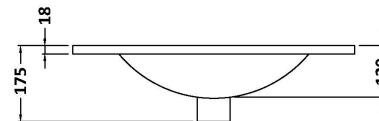

Packaging Dimensions

Height (mm):	835
Width (mm):	620
Depth (mm):	395
Gross Weight (kg):	19.5

Packaging Data

Box Colour:	Brown Cardboard Box
Box Qty:	1
Label Size:	50 x 100
Label Colour:	White Label
Label Qty:	2

Outer Box Dimensions (If Applicable)

Height (mm):	
Width (mm):	
Depth (mm):	
Gross Weight (kg):	
Barcode:	5056462656946

Product Details

Country of Origin:	United Kingdom
Fitting Instruction:	No
CE & UKCA:	
FSC Certified Materials:	Yes
Colour:	Graphite Grey Woodgrain
Construction Method:	Cam & Wood Dowel
Construction Type:	Rigid
Cabinet Finish:	MFC Textured Woodgrain
Fascia Finish:	MFC Textured Woodgrain
Cabinet Thickness (mm):	18
Fascia Thickness (mm):	18
Drawer Included:	No
Drawer Type:	Not Applicable
No of Shelves:	1
Hinge Type:	95 Degree Clip-On Soft Close
Hinge Included:	Yes, Supplied
Adjustable Legs:	No, Not Required
Fixings Included:	Yes
Handle Style:	Modern
Waste Shroud:	Not Applicable
Handle Included:	Yes, Supplied
Handle Type:	D-Shape

Sales Code: NVM003

Description: Minimalist Basin 600mm

Product Dimensions

Height (mm):	170
Width (mm):	600
Depth (mm):	390
Nett Weight (kg):	10.76

Packaging Dimensions

Height (mm):	200
Width (mm):	400
Depth (mm):	620
Gross Weight (kg):	10.76