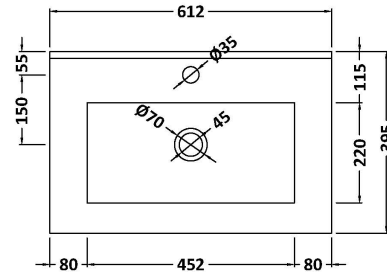

Packaging Dimensions

Height (mm):	835
Width (mm):	620
Depth (mm):	395
Gross Weight (kg):	19.5

Packaging Data

Box Colour:	Brown Cardboard Box
Box Qty:	1
Label Size:	50 x 100
Label Colour:	White Label
Label Qty:	2

Outer Box Dimensions (If Applicable)

Height (mm):	
Width (mm):	
Depth (mm):	
Gross Weight (kg):	
Barcode:	5056462656946

Product Details

Country of Origin:	United Kingdom
Fitting Instruction:	No
CE & UKCA:	
FSC Certified Materials:	Yes
Colour:	Graphite Grey Woodgrain
Construction Method:	Cam & Wood Dowel
Construction Type:	Rigid
Cabinet Finish:	MFC Textured Woodgrain
Fascia Finish:	MFC Textured Woodgrain
Cabinet Thickness (mm):	18
Fascia Thickness (mm):	18
Drawer Included:	No
Drawer Type:	Not Applicable
No of Shelves:	1
Hinge Type:	95 Degree Clip-On Soft Close
Hinge Included:	Yes, Supplied
Adjustable Legs:	No, Not Required
Fixings Included:	Yes
Handle Style:	Modern
Waste Shroud:	Not Applicable
Handle Included:	Yes, Supplied
Handle Type:	D-Shape

Sales Code: NVM003

Description: Minimalist Basin 600mm

Product Dimensions

Height (mm):	170
Width (mm):	600
Depth (mm):	390
Nett Weight (kg):	10.76

Packaging Dimensions

Height (mm):	200
Width (mm):	400
Depth (mm):	620
Gross Weight (kg):	10.76

Packaging Data

Box Colour:	Brown Cardboard Box - Printed
Box Qty:	1
Label Size:	100 x 50
Label Colour:	White Label
Label Qty:	2

Outer Box Dimensions (If Applicable)

Height (mm):	
Width (mm):	
Depth (mm):	
Gross Weight (kg):	
Barcode:	5055146194668