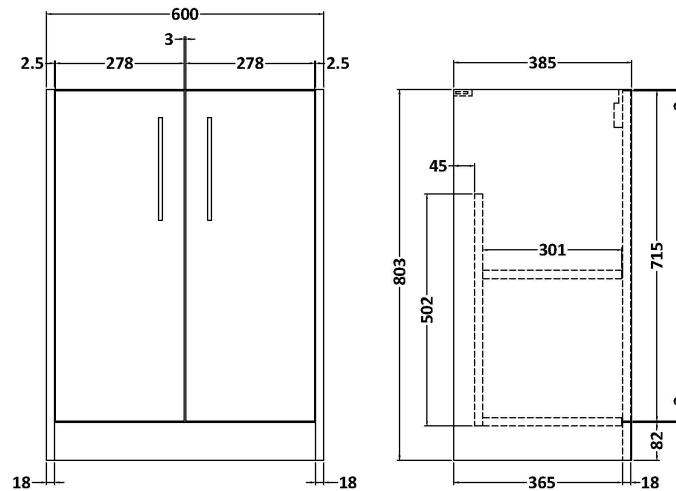

Sales Code: JNU2203B

Description: 600 Fs 2-Door Vanity & Basin 2

Packaging Details

Barcode: 5056462671031

Sales Code: NPF2203

Description: 600 F/S 2-Door Unit (385 Deep)

Product Dimensions

Height (mm):	803
Width (mm):	600
Depth (mm):	385
Nett Weight (kg):	19

Packaging Dimensions

Height (mm):	835
Width (mm):	620
Depth (mm):	395
Gross Weight (kg):	19.5

Packaging Data

Box Colour:	Brown Cardboard Box
Box Qty:	1
Label Size:	50 x 100
Label Colour:	White Label
Label Qty:	2

Outer Box Dimensions (If Applicable)

Height (mm):	
Width (mm):	
Depth (mm):	
Gross Weight (kg):	
Barcode:	5056462656946

Product Details

Country of Origin:	United Kingdom
Fitting Instruction:	No
CE & UKCA:	
FSC Certified Materials:	Yes
Colour:	Graphite Grey Woodgrain
Construction Method:	Cam & Wood Dowel
Construction Type:	Rigid
Cabinet Finish:	MFC Textured Woodgrain
Fascia Finish:	MFC Textured Woodgrain
Cabinet Thickness (mm):	18
Fascia Thickness (mm):	18
Drawer Included:	No
Drawer Type:	Not Applicable
No of Shelves:	1
Hinge Type:	95 Degree Clip-On Soft Close
Hinge Included:	Yes, Supplied
Adjustable Legs:	No, Not Required
Fixings Included:	Yes
Handle Style:	Modern
Waste Shroud:	Not Applicable
Handle Included:	Yes, Supplied
Handle Type:	D-Shape

Sales Code: NVM003

Description: Minimalist Basin 600mm

Product Dimensions

Height (mm):	170
Width (mm):	600
Depth (mm):	390
Nett Weight (kg):	10.76

Packaging Dimensions

Height (mm):	200
Width (mm):	400
Depth (mm):	620
Gross Weight (kg):	10.76