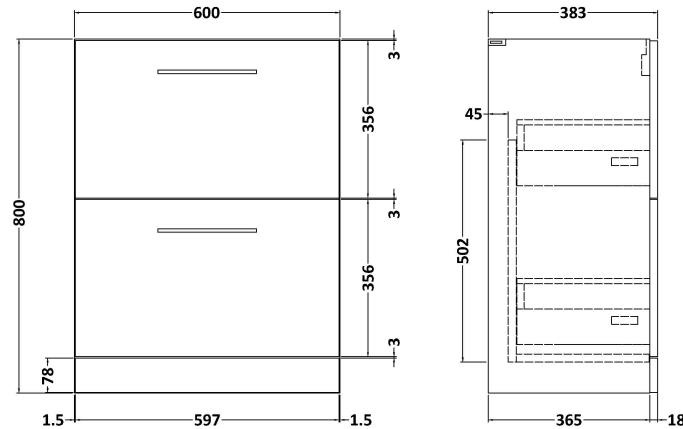

Sales Code: ARN133B

Description: 600 Fs 2-Drawer Vanity & Basin 2

Packaging Details

Barcode: 5056462666723

Sales Code: NVF133

Description: 600 Fs 2-Drawer Unit (365 Deep)

Product Dimensions

Height (mm):	800
Width (mm):	600
Depth (mm):	383
Nett Weight (kg):	26

Packaging Dimensions

Height (mm):	835
Width (mm):	632
Depth (mm):	391
Gross Weight (kg):	26.5

Packaging Data

Box Colour:	Brown Cardboard Box - Printed
Box Qty:	0
Label Size:	0 x 0
Label Colour:	Not Applicable
Label Qty:	0

Sales Code: NVM003

Description: Minimalist Basin 600mm

Product Dimensions

Height (mm):	170
Width (mm):	600
Depth (mm):	390
Nett Weight (kg):	10.76

Packaging Dimensions

Height (mm):	200
Width (mm):	400
Depth (mm):	620
Gross Weight (kg):	10.76

Product Dimensions

Height (mm):	180
Width (mm):	610
Depth (mm):	390
Nett Weight (kg):	11

Packaging Dimensions

Height (mm):	200
Width (mm):	410
Depth (mm):	630
Gross Weight (kg):	11

Packaging Data

Box Colour:	Brown Cardboard Box - Printed
Box Qty:	1
Label Size:	100 x 50
Label Colour:	White Label
Label Qty:	2