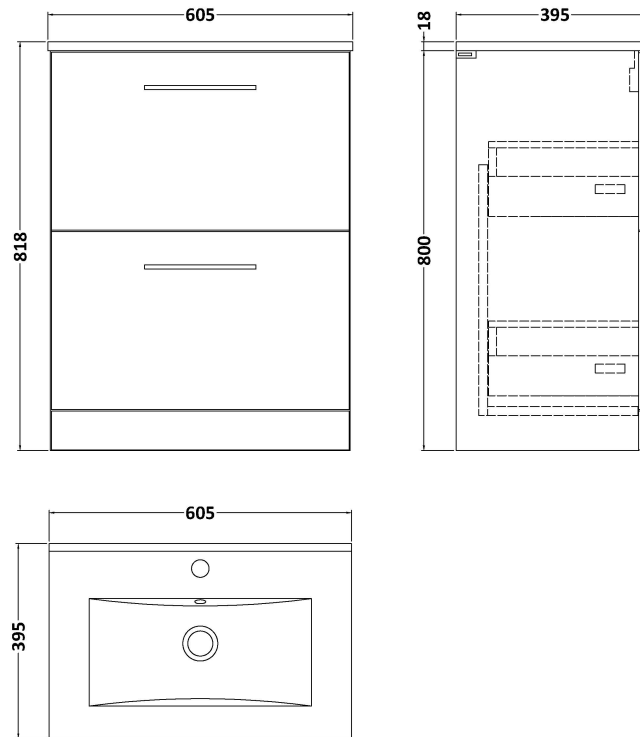

Sales Code: ARN133B

Description: 600 Fs 2-Drawer Vanity & Basin 2

Packaging Details

Barcode: 5056462666723

Sales Code: NVF133

Description: 600 Fs 2-Drawer Unit (365 Deep)

Product Dimensions

Height (mm):	800
Width (mm):	600
Depth (mm):	383
Nett Weight (kg):	26

Packaging Dimensions

Height (mm):	835
Width (mm):	632
Depth (mm):	391
Gross Weight (kg):	26.5

Packaging Data

Box Colour:	Brown Cardboard Box - Printed
Box Qty:	0
Label Size:	0 x 0
Label Colour:	Not Applicable
Label Qty:	0

Sales Code: NVM003

Description: Minimalist Basin 600mm

Product Dimensions

Height (mm):	170
Width (mm):	600
Depth (mm):	390
Nett Weight (kg):	10.76

Packaging Dimensions

Height (mm):	200
Width (mm):	400
Depth (mm):	620
Gross Weight (kg):	10.76

Packaging Data

Box Colour:	Brown Cardboard Box - Printed
Box Qty:	1
Label Size:	100 x 50
Label Colour:	White Label
Label Qty:	2

Outer Box Dimensions (If Applicable)

Height (mm):	
Width (mm):	
Depth (mm):	
Gross Weight (kg):	
Barcode:	5055146194668