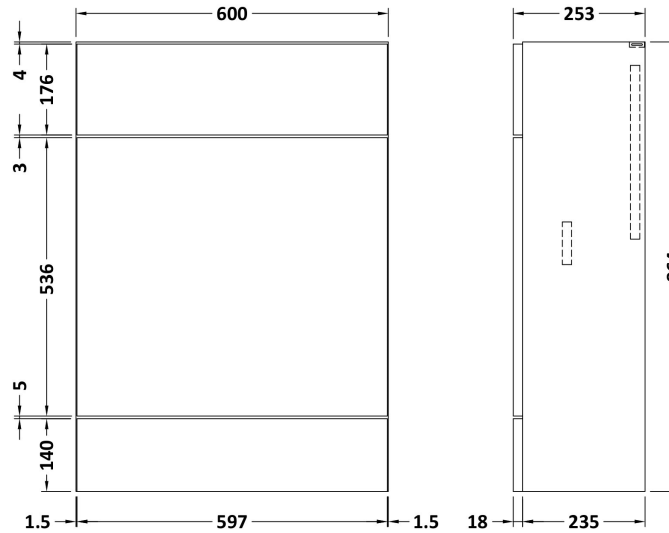

Packaging Dimensions

Height (mm):	375
Width (mm):	620
Depth (mm):	900
Gross Weight (kg):	21

Packaging Data

Box Colour:	Brown Cardboard Box
Box Qty:	1
Label Size:	100 x 50
Label Colour:	Not Applicable
Label Qty:	0

Sales Code: OFF147

Description: 600 Wc Unit (255mm Deep)

Product Dimensions

Height (mm):	864
Width (mm):	600
Depth (mm):	255
Nett Weight (kg):	14

Packaging Dimensions

Height (mm):	290
Width (mm):	625
Depth (mm):	875
Gross Weight (kg):	14.5

Packaging Data

Box Colour:	Brown Cardboard Box
Box Qty:	1
Label Size:	100 x 50
Label Colour:	Not Applicable
Label Qty:	0

Outer Box Dimensions (If Applicable)

Height (mm):	
Width (mm):	
Depth (mm):	
Gross Weight (kg):	
Barcode:	5055275816837

Sales Code: OFF181

Description: 300 Base Unit (255mm Deep)

Product Dimensions

Height (mm):	864
Width (mm):	300
Depth (mm):	255
Nett Weight (kg):	11

Packaging Dimensions

Height (mm):	290
Width (mm):	325
Depth (mm):	875
Gross Weight (kg):	11.5