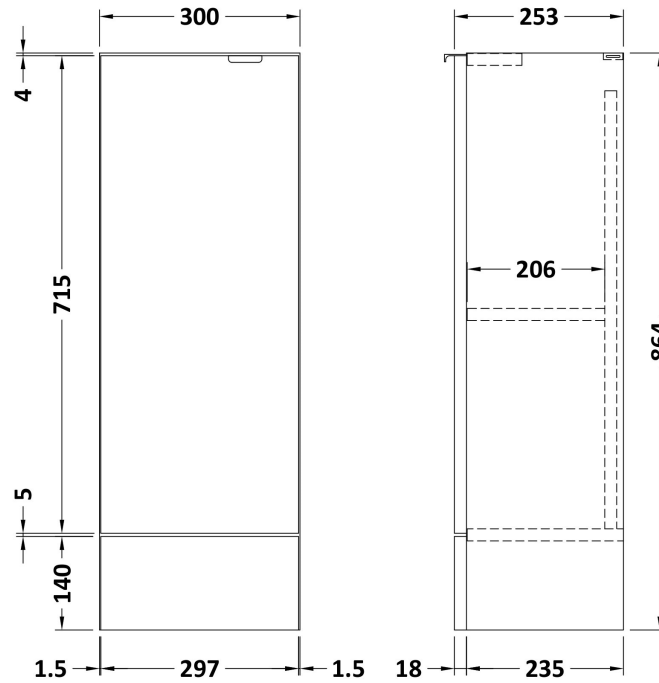

Packaging Dimensions

Height (mm):	375
Width (mm):	620
Depth (mm):	900
Gross Weight (kg):	21

Packaging Data

Box Colour:	Brown Cardboard Box
Box Qty:	1
Label Size:	100 x 50
Label Colour:	Not Applicable
Label Qty:	0

Sales Code: OFF147

Description: 600 Wc Unit (255mm Deep)

Product Dimensions

Height (mm):	864
Width (mm):	600
Depth (mm):	255
Nett Weight (kg):	14

Packaging Dimensions

Height (mm):	290
Width (mm):	625
Depth (mm):	875
Gross Weight (kg):	14.5

Packaging Data

Box Colour:	Brown Cardboard Box
Box Qty:	1
Label Size:	100 x 50
Label Colour:	Not Applicable
Label Qty:	0

Outer Box Dimensions (If Applicable)

Height (mm):	
Width (mm):	
Depth (mm):	
Gross Weight (kg):	
Barcode:	5055275816837

Sales Code: OFF181

Description: 300 Base Unit (255mm Deep)

Product Dimensions

Height (mm):	864
Width (mm):	300
Depth (mm):	255
Nett Weight (kg):	11

Packaging Dimensions

Height (mm):	290
Width (mm):	325
Depth (mm):	875
Gross Weight (kg):	11.5