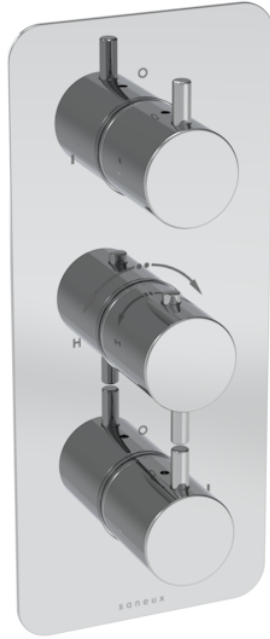

COS 1 WAY THERMOSTATIC SHOWER VALVE KIT W/ CLASSIC HANDLE - CHROME

PRODUCT INFORMATION

Height:	215mm
Width:	120mm
Finish:	Chrome
Guarantee	5 years
Outlets	Yes

Product Code: CO319

DESCRIPTION

This thermostatic valve has 1 outlet which allows it to control either a shower head, a shower handset, or a bath filler. The top handle turns the component on and off, and the bottom handle controls the water temperature.

Product Code: CO320

DESCRIPTION

The COS collection was designed to create brassware that was both modern and classic to suit any style of bathroom.

This thermostatic valve has 2 outlets which allows it to control a shower head and handset, a handset and bath filler, or a shower head and bath filler. The top handle controls the on/off function of the two components, whilst the bottom handle controls the water temperature.

<https://saneux.com/products/cos-2-way-3-handle-thermostatic-shower-valve-kit-w-classic-handle-landscape-chrome>

COS 3 WAY THERMOSTATIC SHOWER VALVE KIT - W/ CLASSIC HANDLE - PORTRAIT - CHROME

PRODUCT INFORMATION

Height:	275mm
Width:	120mm
Finish:	Chrome
Guarantee	5 years
Outlets	3

Product Code: CO321

DESCRIPTION

The COS collection combines modern and classic styles for versatile bathroom brassware.

This portrait thermostatic valve features 3 outlets to control a shower head, handset, and bath filler. The top and bottom handles manage the on/off function, while the middle handle adjusts the temperature.