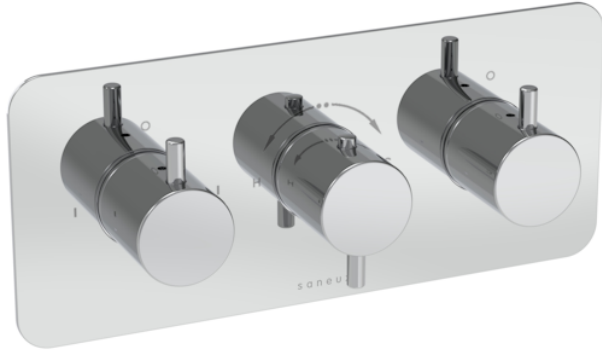

COS 1 WAY THERMOSTATIC SHOWER VALVE KIT W/ CLASSIC HANDLE - CHROME

PRODUCT INFORMATION

Height:	215mm
Width:	120mm
Finish:	Chrome
Guarantee	5 years
Outlets	Yes

Product Code: CO319

DESCRIPTION

This thermostatic valve has 1 outlet which allows it to control either a shower head, a shower handset, or a bath filler. The top handle turns the component on and off, and the bottom handle controls the water temperature.

Product Code: CO320

DESCRIPTION

The COS collection was designed to create brassware that was both modern and classic to suit any style of bathroom.

This thermostatic valve has 2 outlets which allows it to control a shower head and handset, a handset and bath filler, or a shower head and bath filler. The top handle controls the on/off function of the two components, whilst the bottom handle controls the water temperature.

<https://saneux.com/products/cos-2-way-thermostatic-shower-valve-kit-w-classic-handle-portrait-chrome>

COS 2 WAY 3 HANDLE THERMOSTATIC SHOWER VALVE KIT - W/ CLASSIC HANDLE - LANDSCAPE - CHROME

PRODUCT INFORMATION

Height:	120mm
Width:	275mm
Finish:	Chrome
Guarantee	5 years
Outlets	2

Product Code: CO322L

DESCRIPTION

The COS collection blends modern and classic design for versatile bathroom brassware.

This landscape thermostatic valve features 2 outlets, controlling a shower head and handset, a handset and bath filler, or a shower head and bath filler. The left and right handles manage the on/off function, while the middle handle adjusts the temperature.