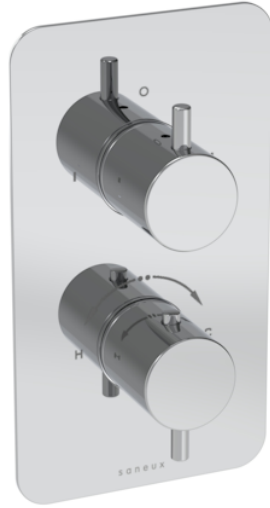

COS 1 WAY THERMOSTATIC SHOWER VALVE KIT W/ CLASSIC HANDLE - CHROME

PRODUCT INFORMATION

Height:	215mm
Width:	120mm
Finish:	Chrome
Guarantee	5 years
Outlets	Yes

Product Code: CO319

DESCRIPTION

This thermostatic valve has 1 outlet which allows it to control either a shower head, a shower handset, or a bath filler. The top handle turns the component on and off, and the bottom handle controls the water temperature.

*WRAS Approved valve

TECHNICAL DRAWING

FLOW RATE

- 0.5 Bar - Flowrate: 10.7 l/min
- 1 Bar - Flowrate: 21 l/min
- 2 Bar - Flowrate: 28.5 l/min
- 3 Bar - Flowrate: 35 l/min
- 5 Bar - Flowrate: 32.7 l/min

Saneux reserves the right to alter the specifications and product range without prior notice. Dimensions are given as a guide only. Dimensions should not be used for surrounding furniture, fixtures and fittings until the product is on site.

<https://saneux.com/products/cos-1-way-thermostatic-shower-valve-kit-w-classic-handle-chrome>

COS 2 WAY THERMOSTATIC SHOWER VALVE KIT - W/ CLASSIC HANDLE - PORTRAIT - CHROME

PRODUCT INFORMATION

Height:	215mm
Width:	120mm
Finish:	Chrome
Guarantee	5 years
Outlets	2

Product Code: CO320

DESCRIPTION

The COS collection was designed to create brassware that was both modern and classic to suit any style of bathroom.

This thermostatic valve has 2 outlets which allows it to control a shower head and handset, a handset and bath filler, or a shower head and bath filler. The top handle controls the on/off function of the two components, whilst the bottom handle controls the water temperature.