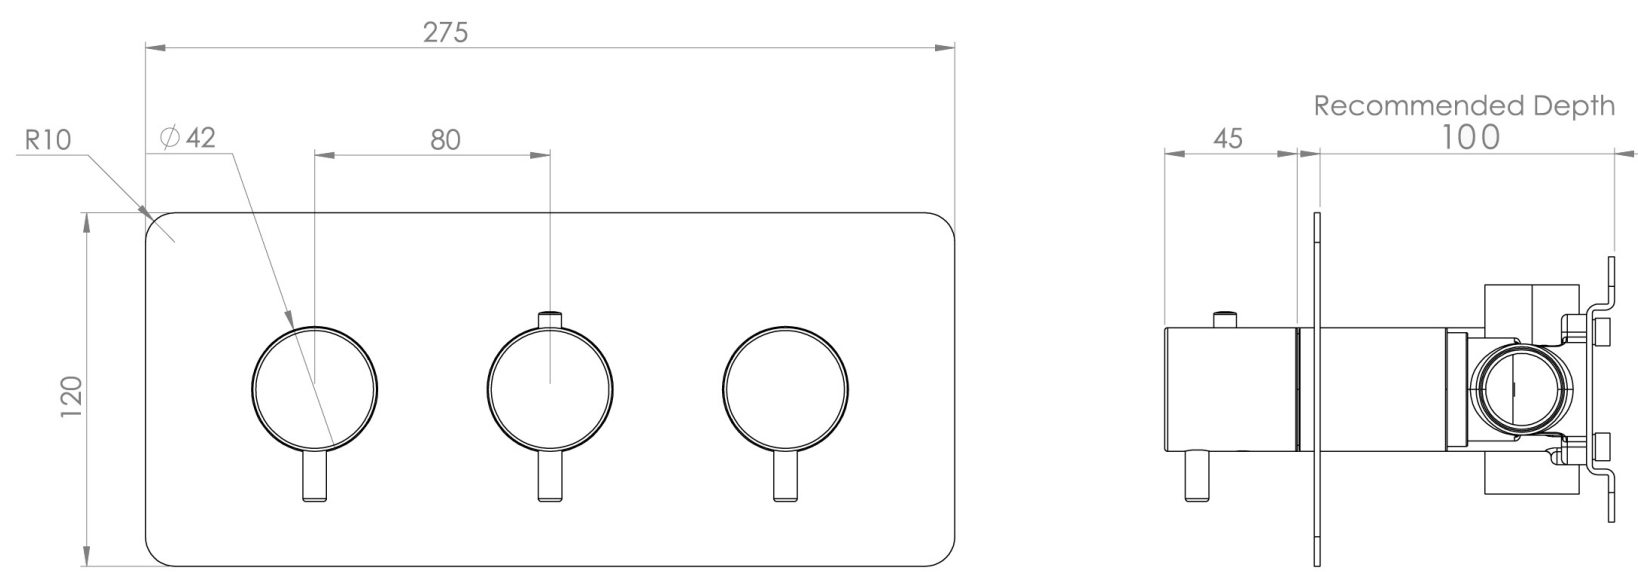

TECHNICAL DRAWING

FLOW RATE

- 0.5 Bar - Flowrate: 10.7 l/min
- 1 Bar - Flowrate: 21 l/min
- 2 Bar - Flowrate: 28.5 l/min
- 3 Bar - Flowrate: 35 l/min
- 5 Bar - Flowrate: 32.7 l/min

Saneux reserves the right to alter the specifications and product range without prior notice. Dimensions are given as a guide only. Dimensions should not be used for surrounding furniture, fixtures and fittings until the product is on site.

<https://saneux.com/products/cos-2-way-3-handle-thermostatic-shower-valve-kit-w-classic-handle-landscape-chrome>