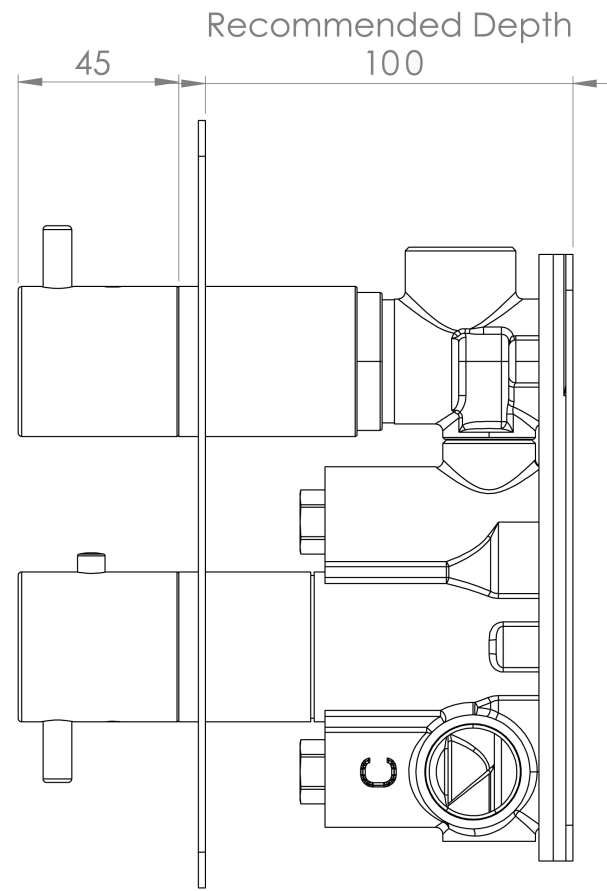

TECHNICAL DRAWING

FLOW RATE

- 0.5 Bar - Flowrate: 7.8 l/min
- 1 Bar - Flowrate: 16 l/min
- 2 Bar - Flowrate: 22.5 l/min
- 3 Bar - Flowrate: 28.5 l/min
- 5 Bar - Flowrate: 24.2 l/min

Saneux reserves the right to alter the specifications and product range without prior notice. Dimensions are given as a guide only. Dimensions should not be used for surrounding furniture, fixtures and fittings until the product is on site.

<https://saneux.com/products/cos-2-way-thermostatic-shower-valve-kit-w-classic-handle-portrait-chrome>