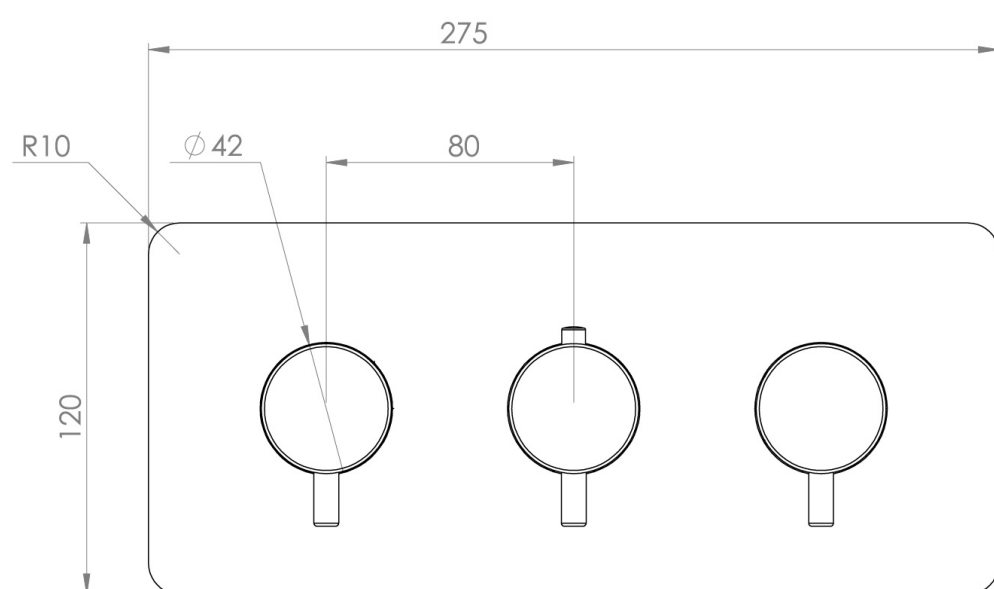

WRAS Approved Valve

TECHNICAL DRAWING

FLOW RATE

- 0.5 Bar - Flowrate: 7.8 l/min
- 1 Bar - Flowrate: 16 l/min
- 2 Bar - Flowrate: 22.5 l/min
- 3 Bar - Flowrate: 28.5 l/min
- 5 Bar - Flowrate: 24.2 l/min

Saneux reserves the right to alter the specifications and product range without prior notice. Dimensions are given as a guide only. Dimensions should not be used for surrounding furniture, fixtures and fittings until the product is on site.

Height:	120mm
Width:	275mm
Finish:	Chrome
Guarantee	5 years
Outlets	3

Product Code: CO321L

DESCRIPTION

The COS collection combines modern and classic styles for versatile bathroom brassware.

This landscape thermostatic valve features 3 outlets to control a shower head, handset, and bath filler. The left and right handles manage the on/off functions, while the middle handle adjusts the temperature.