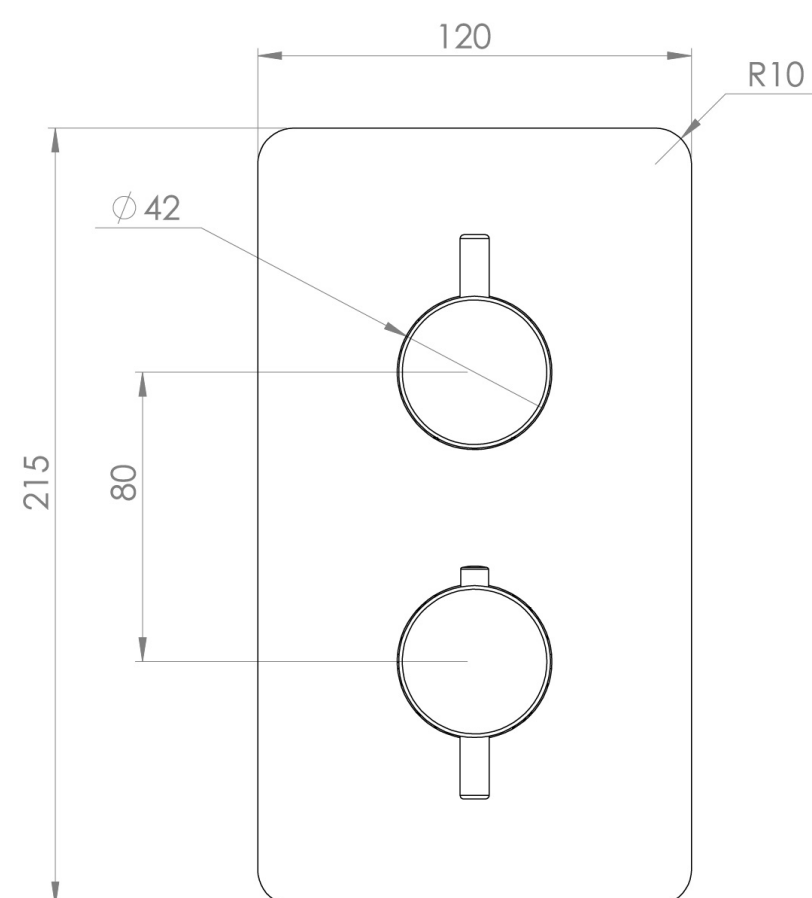

COS 1 WAY THERMOSTATIC SHOWER VALVE KIT W/ CLASSIC HANDLE - CHROME

PRODUCT INFORMATION

Height:	215mm
Width:	120mm
Finish:	Chrome
Guarantee	5 years
Outlets	Yes

Product Code: CO319

DESCRIPTION

This thermostatic valve has 1 outlet which allows it to control either a shower head, a shower handset, or a bath filler. The top handle turns the component on and off, and the bottom handle controls the water temperature.

*WRAS Approved valve

TECHNICAL DRAWING

FLOW RATE

- 0.5 Bar - Flowrate: 10.7 l/min
- 1 Bar - Flowrate: 21 l/min
- 2 Bar - Flowrate: 28.5 l/min
- 3 Bar - Flowrate: 35 l/min
- 5 Bar - Flowrate: 32.7 l/min

Saneux reserves the right to alter the specifications and product range without prior notice. Dimensions are given as a guide only. Dimensions should not be used for surrounding furniture, fixtures and fittings until the product is on site.

<https://saneux.com/products/cos-1-way-thermostatic-shower-valve-kit-w-classic-handle-chrome>

COS 2 WAY THERMOSTATIC SHOWER VALVE KIT - W/ CLASSIC HANDLE - PORTRAIT - CHROME

PRODUCT INFORMATION

Height:	215mm
Width:	120mm
Finish:	Chrome
Guarantee	5 years
Outlets	2