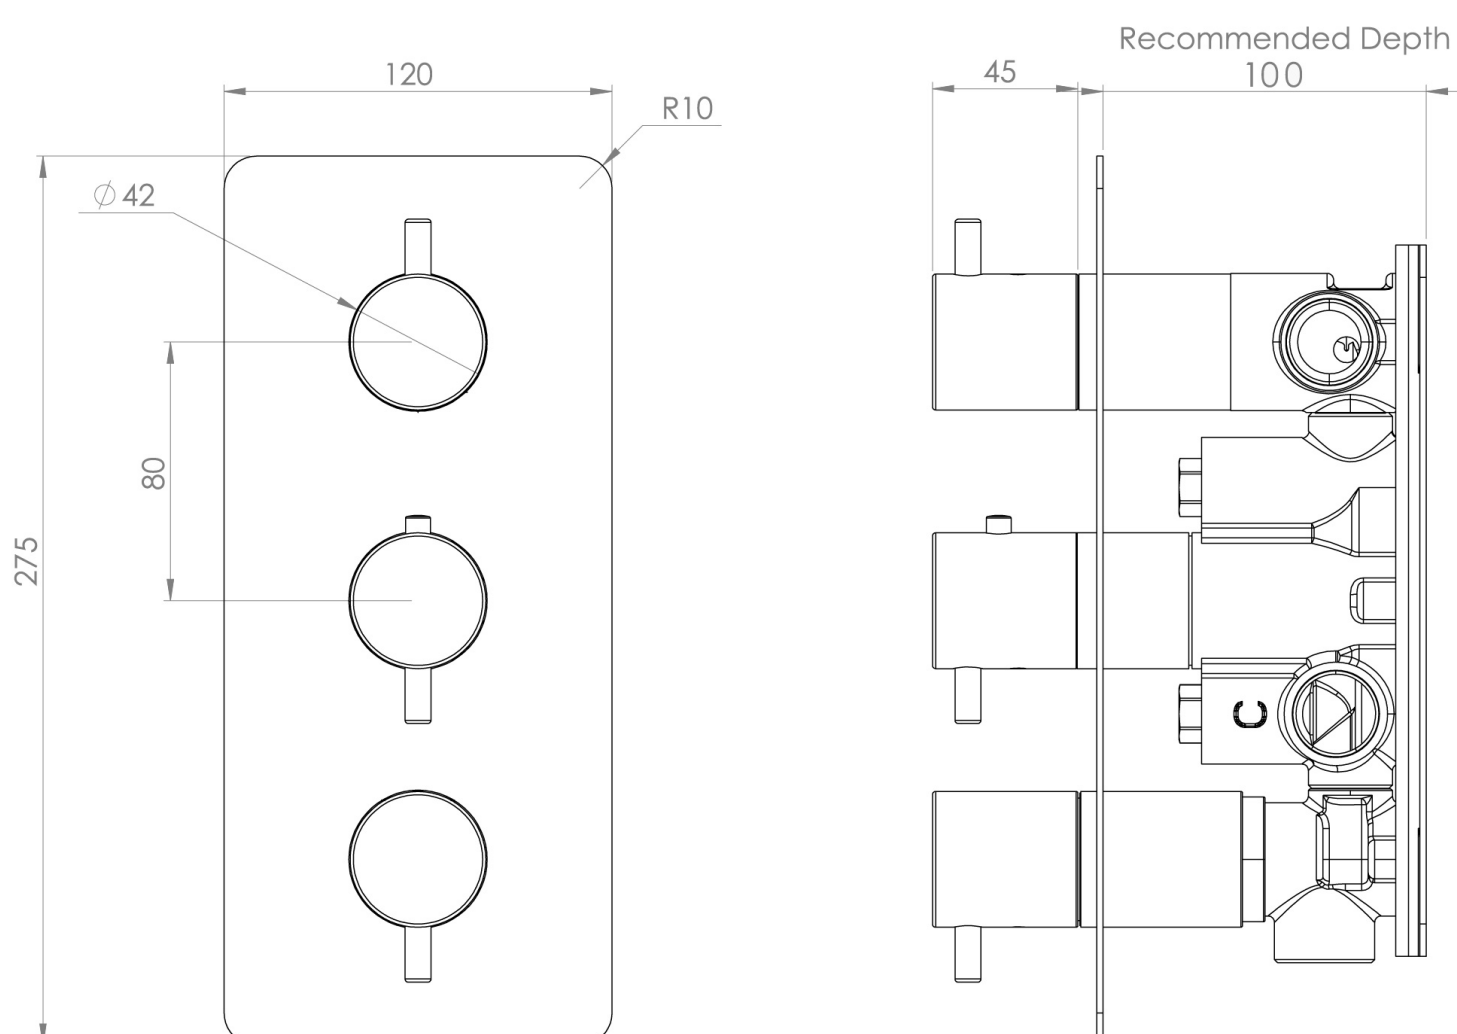

COS 3 WAY THERMOSTATIC SHOWER VALVE KIT - W/ CLASSIC HANDLE - PORTRAIT - CHROME

PRODUCT INFORMATION

Height:	275mm
Width:	120mm
Finish:	Chrome
Guarantee	5 years
Outlets	3

Product Code: CO321

DESCRIPTION

The COS collection combines modern and classic styles for versatile bathroom brassware.

This portrait thermostatic valve features 3 outlets to control a shower head, handset, and bath filler. The top and bottom handles manage the on/off function, while the middle handle adjusts the temperature.

Available with three handle styles—Classic, Knurled, and Fluted—and in five finishes: Chrome, Brushed Brass, Brushed Bronze, Brushed Nickel, and Satin Black. The PVD-coated finishes ensure durability.

WRAS Approved Valve

TECHNICAL DRAWING

FLOW RATE

- 0.5 Bar - Flowrate: 7.8 l/min
- 1 Bar - Flowrate: 16 l/min
- 2 Bar - Flowrate: 22.5 l/min
- 3 Bar - Flowrate: 28.5 l/min
- 5 Bar - Flowrate: 24.2 l/min