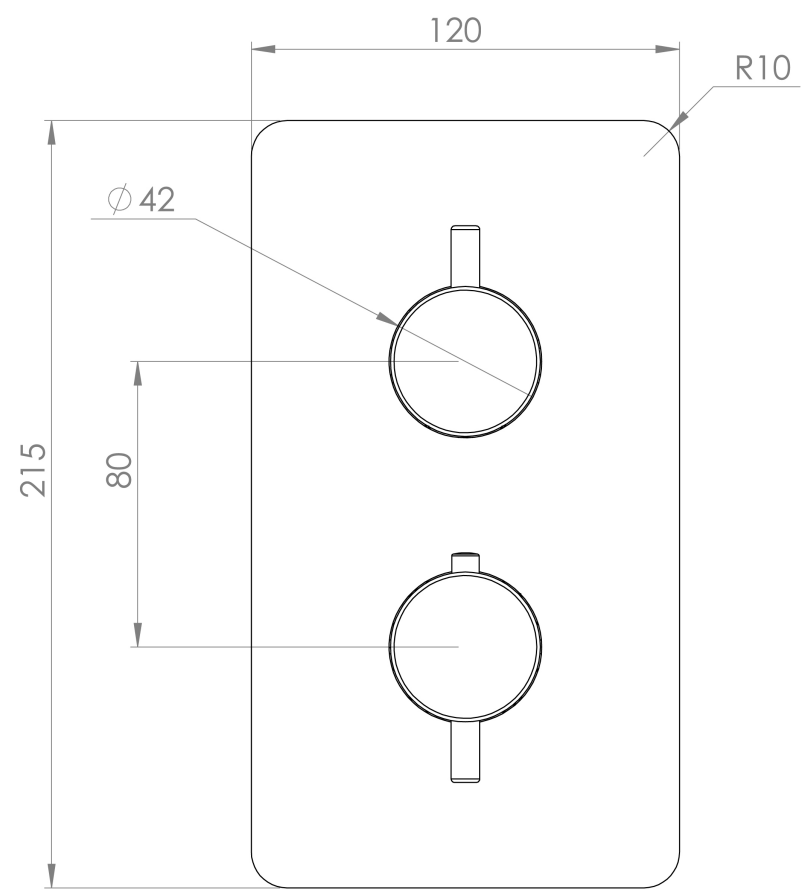

COS 1 WAY THERMOSTATIC SHOWER VALVE KIT W/ CLASSIC HANDLE - CHROME

PRODUCT INFORMATION

Height:	215mm
Width:	120mm
Finish:	Chrome
Guarantee	5 years
Outlets	Yes

Product Code: CO319

DESCRIPTION

This thermostatic valve has 1 outlet which allows it to control either a shower head, a shower handset, or a bath filler. The top handle turns the component on and off, and the bottom handle controls the water temperature.

<https://saneux.com/products/cos-1-way-thermostatic-shower-valve-kit-w-classic-handle-chrome>

COS 2 WAY THERMOSTATIC SHOWER VALVE KIT - W/ CLASSIC HANDLE - PORTRAIT - CHROME

PRODUCT INFORMATION

Height:	215mm
Width:	120mm
Finish:	Chrome
Guarantee	5 years
Outlets	2

Product Code: CO320

DESCRIPTION

The COS collection was designed to create brassware that was both modern and classic to suit any style of bathroom.

This thermostatic valve has 2 outlets which allows it to control a shower head and handset, a handset and bath filler, or a shower head and bath filler. The top handle controls the on/off function of the two components, whilst the bottom handle controls the water temperature.

*WRAS Approved valve

TECHNICAL DRAWING

FLOW RATE

- 0.5 Bar - Flowrate: 7.8 l/min
- 1 Bar - Flowrate: 16 l/min
- 2 Bar - Flowrate: 22.5 l/min
- 3 Bar - Flowrate: 28.5 l/min
- 5 Bar - Flowrate: 24.2 l/min

Saneux reserves the right to alter the specifications and product range without prior notice. Dimensions are given as a guide only. Dimensions should not be used for surrounding furniture, fixtures and fittings until the product is on site.