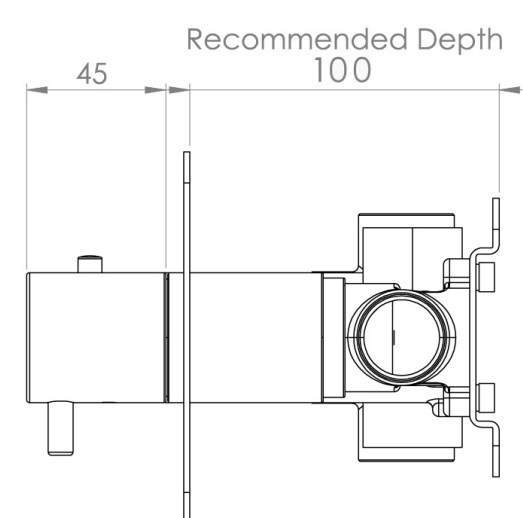

TECHNICAL DRAWING

FLOW RATE

- 0.5 Bar - Flowrate: 7.8 l/min
- 1 Bar - Flowrate: 16 l/min
- 2 Bar - Flowrate: 22.5 l/min
- 3 Bar - Flowrate: 28.5 l/min
- 5 Bar - Flowrate: 24.2 l/min