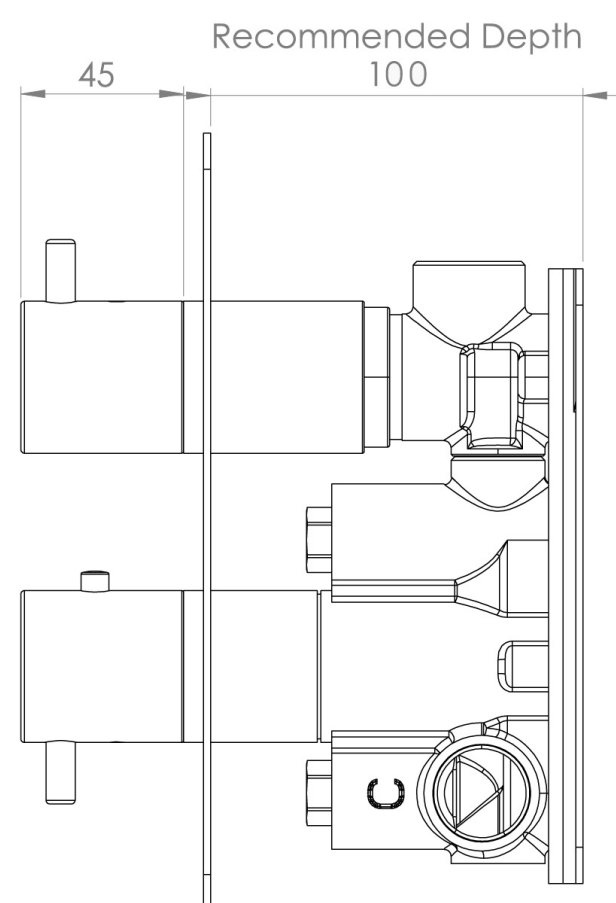

COS 1 WAY THERMOSTATIC SHOWER VALVE KIT W/ CLASSIC HANDLE - CHROME

PRODUCT INFORMATION

Height:	215mm
Width:	120mm
Finish:	Chrome
Guarantee	5 years
Outlets	Yes

Product Code: CO319

DESCRIPTION

This thermostatic valve has 1 outlet which allows it to control either a shower head, a shower handset, or a bath filler. The top handle turns the component on and off, and the bottom handle controls the water temperature.

*WRAS Approved valve

TECHNICAL DRAWING

FLOW RATE

- 0.5 Bar - Flowrate: 10.7 l/min
- 1 Bar - Flowrate: 21 l/min
- 2 Bar - Flowrate: 28.5 l/min
- 3 Bar - Flowrate: 35 l/min
- 5 Bar - Flowrate: 32.7 l/min

Saneux reserves the right to alter the specifications and product range without prior notice. Dimensions are given as a guide only. Dimensions should not be used for surrounding furniture, fixtures and fittings until the product is on site.

<https://saneux.com/products/cos-1-way-thermostatic-shower-valve-kit-w-classic-handle-chrome>

COS 2 WAY THERMOSTATIC SHOWER VALVE KIT - W/ CLASSIC HANDLE - PORTRAIT - CHROME

PRODUCT INFORMATION

Height:	215mm
Width:	120mm
Finish:	Chrome
Guarantee	5 years
Outlets	2

Product Code: CO320

DESCRIPTION

The COS collection was designed to create brassware that was both modern and classic to suit any style of bathroom.

This thermostatic valve has 2 outlets which allows it to control a shower head and handset, a handset and bath filler, or a shower head and bath filler. The top handle controls the on/off function of the two components, whilst the bottom handle controls the water temperature.