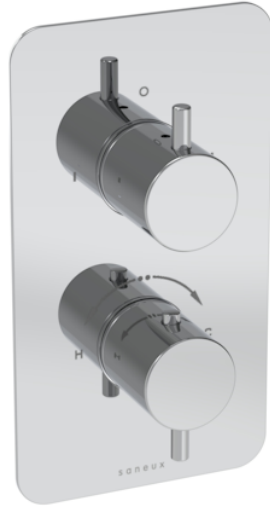

COS 1 WAY THERMOSTATIC SHOWER VALVE KIT W/ CLASSIC HANDLE - CHROME

PRODUCT INFORMATION

Height:	215mm
Width:	120mm
Finish:	Chrome
Guarantee	5 years
Outlets	Yes

Product Code: CO319

DESCRIPTION

This thermostatic valve has 1 outlet which allows it to control either a shower head, a shower handset, or a bath filler. The top handle turns the component on and off, and the bottom handle controls the water temperature.

<https://saneux.com/products/cos-1-way-thermostatic-shower-valve-kit-w-classic-handle-chrome>

COS 2 WAY THERMOSTATIC SHOWER VALVE KIT - W/ CLASSIC HANDLE - PORTRAIT - CHROME

PRODUCT INFORMATION

Height:	215mm
Width:	120mm
Finish:	Chrome
Guarantee	5 years
Outlets	2

Product Code: CO320

DESCRIPTION

The COS collection was designed to create brassware that was both modern and classic to suit any style of bathroom.

This thermostatic valve has 2 outlets which allows it to control a shower head and handset, a handset and bath filler, or a shower head and bath filler. The top handle controls the on/off function of the two components, whilst the bottom handle controls the water temperature.