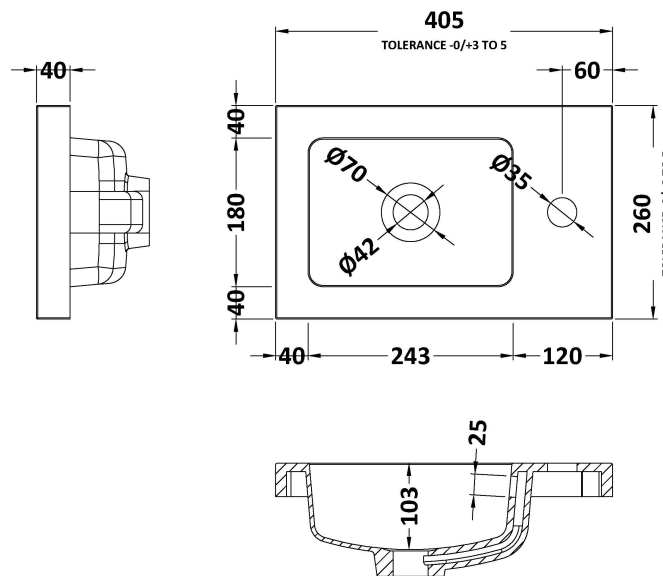

### Product Dimensions

Height (mm):	864
Width (mm):	400
Depth (mm):	255
Nett Weight (kg):	12

### Packaging Dimensions

Height (mm):	290
Width (mm):	325
Depth (mm):	875
Gross Weight (kg):	12.5

### Outer Box Dimensions (If Applicable)

Height (mm):	
Width (mm):	
Depth (mm):	
Gross Weight (kg):	
Barcode:	5055275817131

### Product Dimensions

Height (mm):	135
Width (mm):	403
Depth (mm):	255
Nett Weight (kg):	6.01