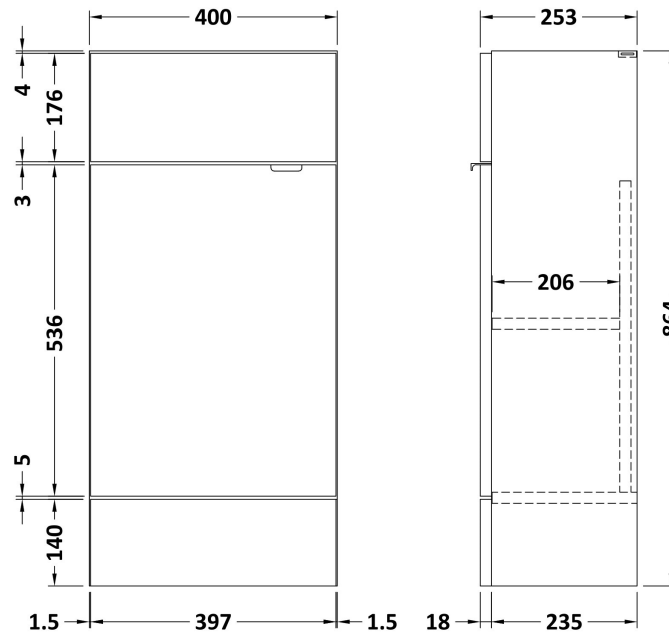

### Product Dimensions

Height (mm):	864
Width (mm):	400
Depth (mm):	255
Nett Weight (kg):	12

### Packaging Dimensions

Height (mm):	290
Width (mm):	325
Depth (mm):	875
Gross Weight (kg):	12.5

### Product Dimensions

Height (mm):	135
Width (mm):	403
Depth (mm):	255
Nett Weight (kg):	6.01

### Packaging Dimensions

Height (mm):	315
Width (mm):	205
Depth (mm):	455
Gross Weight (kg):	6.01