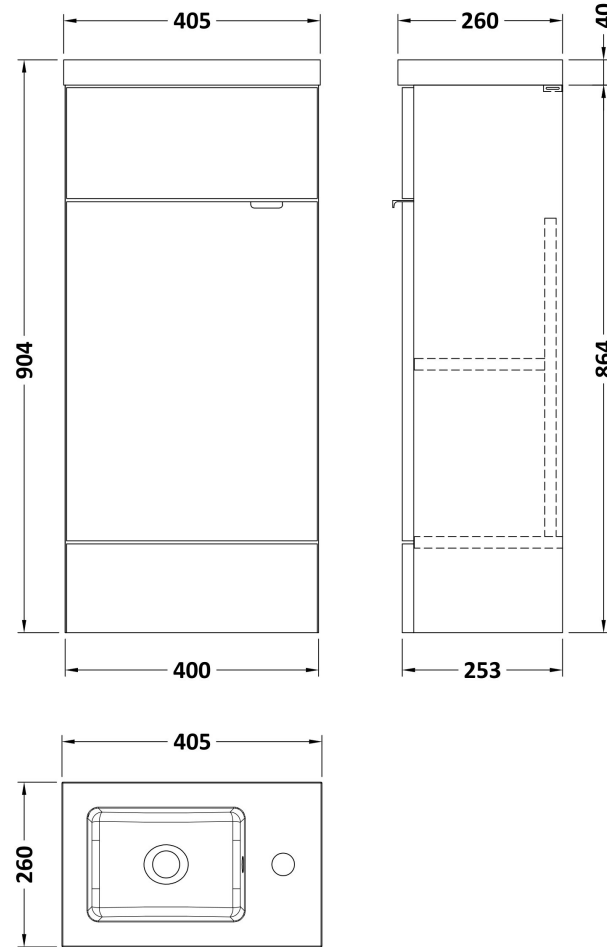

Sales Code: CBI121

Description: 400mm Compact Vanity Unit & Basin

Packaging Details

Barcode: 5055275887233