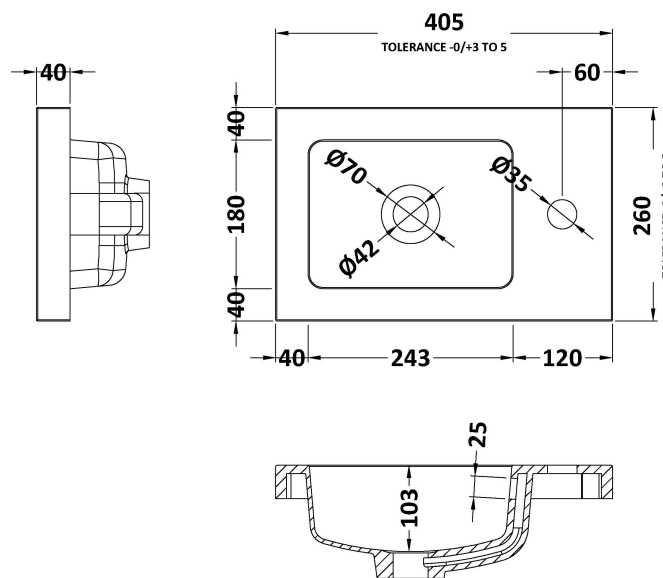

Packaging Dimensions

Height (mm):	560
Width (mm):	420
Depth (mm):	275
Gross Weight (kg):	8.5

Packaging Data

Box Colour:	Brown Cardboard Box
Box Qty:	1
Label Size:	x
Label Colour:	White Label
Label Qty:	0

Outer Box Dimensions (If Applicable)

Height (mm):	
Width (mm):	
Depth (mm):	
Gross Weight (kg):	
Barcode:	5056211848615

Product Details

Country of Origin:	China
Fitting Instruction:	No
CE & UKCA:	N/A
FSC Certified Materials:	Yes
Colour:	Gloss White
Construction Method:	Cam & Wood Dowel
Construction Type:	Rigid
Cabinet Finish:	MFC Painted Gloss
Fascia Finish:	MFC Painted Gloss
Cabinet Thickness (mm):	16
Fascia Thickness (mm):	18
Drawer Included:	No
Drawer Type:	Not Applicable
No of Shelves:	0
Hinge Type:	95 Degree Clip-On Soft Close
Hinge Included:	Yes, Supplied
Adjustable Legs:	No, Not Required
Fixings Included:	Yes
Handle Style:	Modern
Waste Shroud:	No
Handle Included:	Yes, Supplied
Handle Type:	Wrapover

Sales Code: PMB301

Description: 400 Side Tap Basin 1Th (402.5X255x40)

Product Dimensions

Height (mm):	135
Width (mm):	403
Depth (mm):	255
Nett Weight (kg):	6.01

Packaging Dimensions

Height (mm):	315
Width (mm):	205
Depth (mm):	455
Gross Weight (kg):	6.01

Packaging Data

Box Colour:	
Box Qty:	
Label Size:	x
Label Colour:	
Label Qty:	

Outer Box Dimensions (If Applicable)

Height (mm):	
Width (mm):	
Depth (mm):	
Gross Weight (kg):	
Barcode:	5055369063024

Product Details