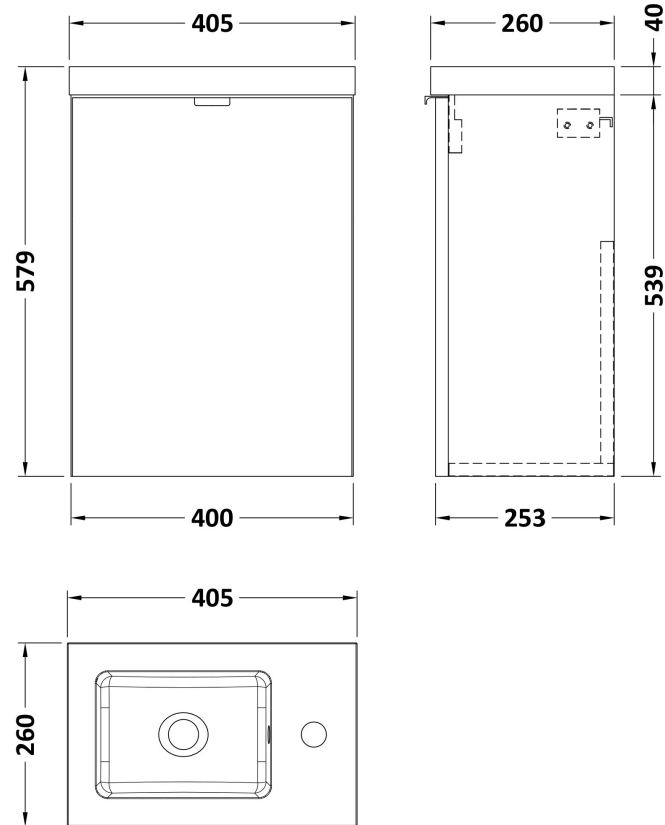

Sales Code: CBI137

Description: 400 1-Door Wall Hung Unit & Basin

Packaging Details

Barcode: 5056211848912

Sales Code: OFF131

Description: 400 1-Door Wall Hung Unit (255mm)

Product Dimensions

Height (mm):	540
Width (mm):	400
Depth (mm):	253
Nett Weight (kg):	8

Packaging Dimensions

Height (mm):	560
Width (mm):	420
Depth (mm):	275
Gross Weight (kg):	8.5

Packaging Data

Box Colour:	Brown Cardboard Box
Box Qty:	1
Label Size:	x
Label Colour:	White Label
Label Qty:	0

Sales Code: PMB301

Description: 400 Side Tap Basin 1Th (402.5X255x40)

Product Dimensions

Height (mm):	135
Width (mm):	403
Depth (mm):	255
Nett Weight (kg):	6.01

Packaging Dimensions

Height (mm):	315
Width (mm):	205
Depth (mm):	455
Gross Weight (kg):	6.01

Packaging Data

Box Colour:	
Box Qty:	
Label Size:	x
Label Colour:	
Label Qty:	

Outer Box Dimensions (If Applicable)

Height (mm):	
Width (mm):	
Depth (mm):	
Gross Weight (kg):	
Barcode:	5055369063024

Product Details