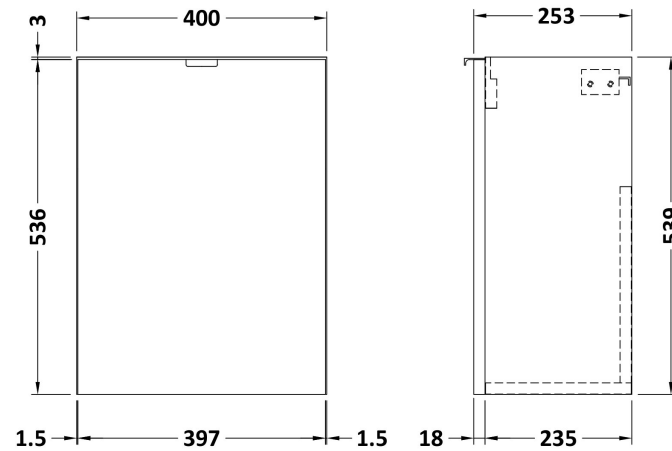

Sales Code: CBI137

Description: 400 1-Door Wall Hung Unit & Basin

Packaging Details

Barcode: 5056211848912

Sales Code: OFF131

Description: 400 1-Door Wall Hung Unit (255mm)

Product Dimensions

Height (mm):	540
Width (mm):	400
Depth (mm):	253
Nett Weight (kg):	8

Packaging Dimensions

Height (mm):	560
Width (mm):	420
Depth (mm):	275
Gross Weight (kg):	8.5

Packaging Data

Box Colour:	Brown Cardboard Box
Box Qty:	1
Label Size:	x
Label Colour:	White Label
Label Qty:	0

Sales Code: PMB301

Description: 400 Side Tap Basin 1Th (402.5X255x40)

Product Dimensions

Height (mm):	135
Width (mm):	403
Depth (mm):	255
Nett Weight (kg):	6.01

Packaging Dimensions

Height (mm):	315
Width (mm):	205
Depth (mm):	455
Gross Weight (kg):	6.01

Packaging Data

Box Colour:	
Box Qty:	
Label Size:	x
Label Colour:	
Label Qty:	

Outer Box Dimensions (If Applicable)

Height (mm):	
Width (mm):	
Depth (mm):	
Gross Weight (kg):	
Barcode:	5055369063024

Product Details