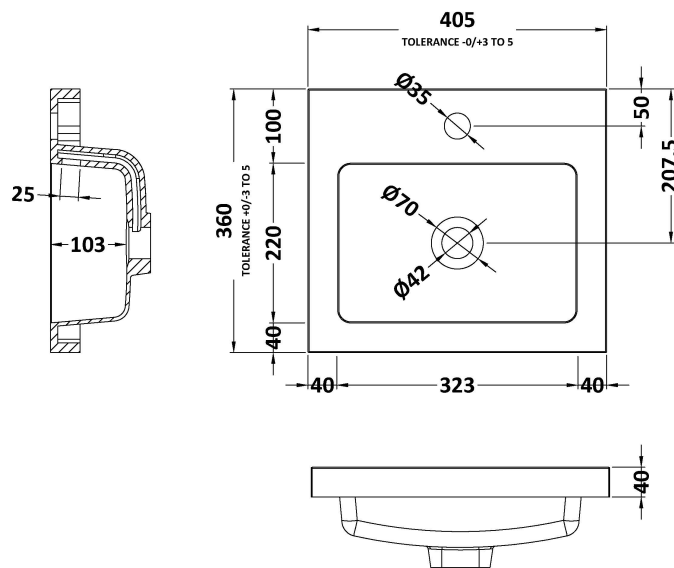

Packaging Dimensions

Height (mm):	375
Width (mm):	425
Depth (mm):	875
Gross Weight (kg):	16

Packaging Data

Box Colour:	Brown Cardboard Box
Box Qty:	1
Label Size:	100 x 50
Label Colour:	Not Applicable
Label Qty:	0

Outer Box Dimensions (If Applicable)

Height (mm):	
Width (mm):	
Depth (mm):	
Gross Weight (kg):	
Barcode:	5055275817292

Product Details

Country of Origin:	China
Fitting Instruction:	No
CE & UKCA:	N/A
FSC Certified Materials:	Yes
Colour:	Gloss White
Construction Method:	Cam & Wood Dowel
Construction Type:	Rigid
Cabinet Finish:	MFC Painted Gloss
Fascia Finish:	Mdf Painted Gloss
Cabinet Thickness (mm):	16
Fascia Thickness (mm):	18
Drawer Included:	No
Drawer Type:	Not Applicable
No of Shelves:	1
Hinge Type:	95 Degree Clip-On Soft Close
Hinge Included:	Yes
Adjustable Legs:	No
Fixings Included:	Yes
Handle Style:	Contemporary
Waste Shroud:	No
Handle Included:	Yes
Handle Type:	Wrapover

Sales Code: PMB311

Description: 400 Rear Tap Basin 1Th

Product Dimensions

Height (mm):	355
Width (mm):	403
Depth (mm):	135
Nett Weight (kg):	6.01

Packaging Dimensions

Height (mm):	550
Width (mm):	450
Depth (mm):	420
Gross Weight (kg):	6.01

Packaging Data

Box Colour:	Brown Cardboard Box - Printed
Box Qty:	1
Label Size:	100 x 50
Label Colour:	White Label
Label Qty:	2

Outer Box Dimensions (If Applicable)

Height (mm):	
Width (mm):	
Depth (mm):	
Gross Weight (kg):	
Barcode:	5055369071968