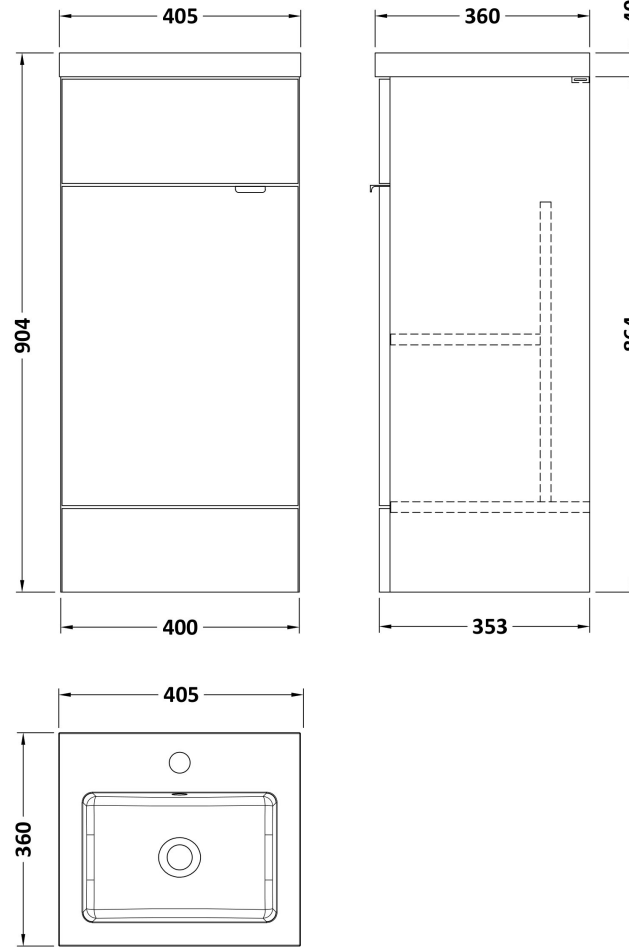

Sales Code: CBI123

Description: 400mm Fd Vanity Unit & Basin

Packaging Details

Barcode: 5055275887257

Sales Code: OFF104

Description: 400 Vanity Unit (355mm Deep)

Product Dimensions

Height (mm):	864
Width (mm):	400
Depth (mm):	355
Nett Weight (kg):	15.5

Packaging Dimensions

Height (mm):	375
Width (mm):	425
Depth (mm):	875
Gross Weight (kg):	16

Packaging Data

Box Colour:	Brown Cardboard Box
Box Qty:	1
Label Size:	100 x 50
Label Colour:	Not Applicable
Label Qty:	0

Outer Box Dimensions (If Applicable)

Height (mm):	
Width (mm):	
Depth (mm):	
Gross Weight (kg):	
Barcode:	5055275817292

Product Details

Country of Origin:	China
Fitting Instruction:	No
CE & UKCA:	N/A
FSC Certified Materials:	Yes
Colour:	Gloss White
Construction Method:	Cam & Wood Dowel
Construction Type:	Rigid
Cabinet Finish:	MFC Painted Gloss
Fascia Finish:	Mdf Painted Gloss
Cabinet Thickness (mm):	16
Fascia Thickness (mm):	18
Drawer Included:	No
Drawer Type:	Not Applicable
No of Shelves:	1
Hinge Type:	95 Degree Clip-On Soft Close
Hinge Included:	Yes
Adjustable Legs:	No
Fixings Included:	Yes
Handle Style:	Contemporary
Waste Shroud:	No
Handle Included:	Yes
Handle Type:	Wrapover

Sales Code: PMB311

Description: 400 Rear Tap Basin 1Th

Product Dimensions

Height (mm):	355
Width (mm):	403
Depth (mm):	135
Nett Weight (kg):	6.01

Packaging Dimensions

Height (mm):	550
Width (mm):	450
Depth (mm):	420
Gross Weight (kg):	6.01