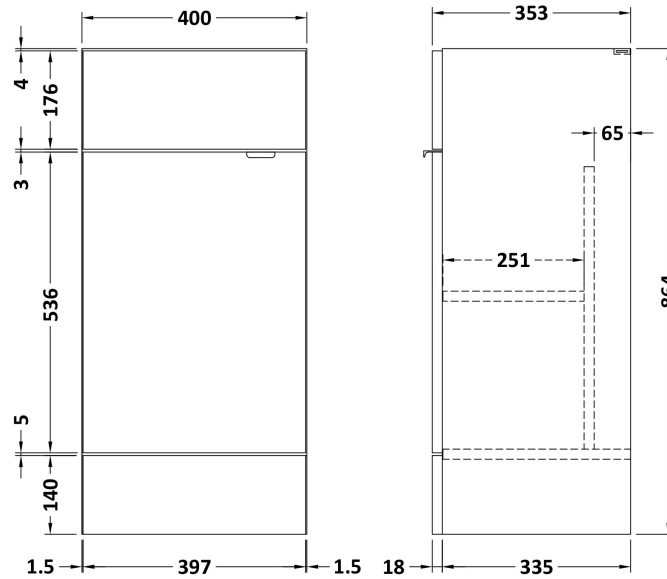

Sales Code: CBI123

Description: 400mm Fd Vanity Unit & Basin

Packaging Details

Barcode: 5055275887257

Sales Code: OFF104

Description: 400 Vanity Unit (355mm Deep)

Product Dimensions

Height (mm):	864
Width (mm):	400
Depth (mm):	355
Nett Weight (kg):	15.5

Packaging Dimensions

Height (mm):	375
Width (mm):	425
Depth (mm):	875
Gross Weight (kg):	16

Packaging Data

Box Colour:	Brown Cardboard Box
Box Qty:	1
Label Size:	100 x 50
Label Colour:	Not Applicable
Label Qty:	0

Sales Code: PMB311

Description: 400 Rear Tap Basin 1Th

Product Dimensions

Height (mm):	355
Width (mm):	403
Depth (mm):	135
Nett Weight (kg):	6.01

Packaging Dimensions

Height (mm):	550
Width (mm):	450
Depth (mm):	420
Gross Weight (kg):	6.01

Packaging Data

Box Colour:	Brown Cardboard Box - Printed
Box Qty:	1
Label Size:	100 x 50
Label Colour:	White Label
Label Qty:	2

Outer Box Dimensions (If Applicable)

Height (mm):	
Width (mm):	
Depth (mm):	
Gross Weight (kg):	
Barcode:	5055369071968