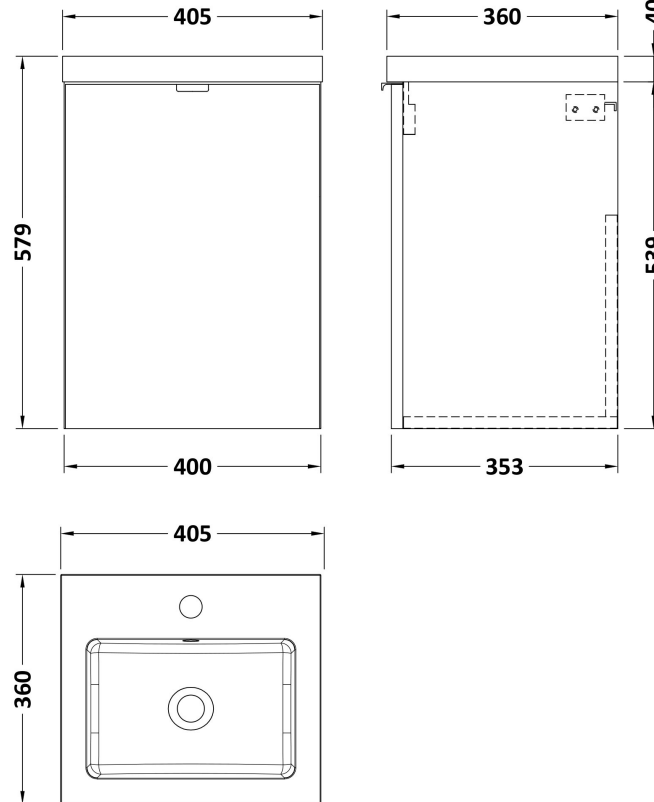

Sales Code: CBI139

Description: 400 1-Door Wall Hung Unit & Basin

Packaging Details

Barcode: 5056211849032

Sales Code: OFF133

Description: 400 1-Door Wall Hung Unit (355mm)

Product Dimensions

Height (mm):	540
Width (mm):	400
Depth (mm):	353
Nett Weight (kg):	9.5

Packaging Dimensions

Height (mm):	560
Width (mm):	420
Depth (mm):	375
Gross Weight (kg):	10

Packaging Data

Box Colour:	Brown Cardboard Box
Box Qty:	1
Label Size:	x
Label Colour:	White Label
Label Qty:	0

Outer Box Dimensions (If Applicable)

Sales Code: PMB311

Description: 400 Rear Tap Basin 1Th

Product Dimensions

Height (mm):	355
Width (mm):	403
Depth (mm):	135
Nett Weight (kg):	6.01

Packaging Dimensions

Height (mm):	550
Width (mm):	450
Depth (mm):	420
Gross Weight (kg):	6.01

Packaging Data

Box Colour:	Brown Cardboard Box - Printed
Box Qty:	1
Label Size:	100 x 50
Label Colour:	White Label
Label Qty:	2

Outer Box Dimensions (If Applicable)

Height (mm):	
Width (mm):	
Depth (mm):	
Gross Weight (kg):	
Barcode:	5055369071968