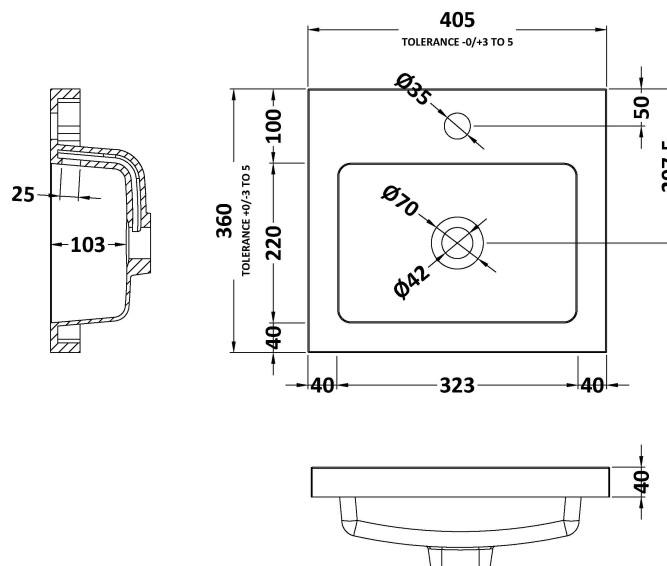

Packaging Dimensions

Height (mm):	560
Width (mm):	420
Depth (mm):	375
Gross Weight (kg):	10

Packaging Data

Box Colour:	Brown Cardboard Box
Box Qty:	1
Label Size:	x
Label Colour:	White Label
Label Qty:	0

Outer Box Dimensions (If Applicable)

Height (mm):	
Width (mm):	
Depth (mm):	
Gross Weight (kg):	
Barcode:	5056211848738

Product Details

Country of Origin:	China
Fitting Instruction:	No
CE & UKCA:	N/A
FSC Certified Materials:	Yes
Colour:	Gloss White
Construction Method:	Cam & Wood Dowel
Construction Type:	Rigid
Cabinet Finish:	MFC Painted Gloss
Fascia Finish:	MFC Painted Gloss
Cabinet Thickness (mm):	16
Fascia Thickness (mm):	18
Drawer Included:	No
Drawer Type:	Not Applicable
No of Shelves:	0
Hinge Type:	95 Degree Clip-On Soft Close
Hinge Included:	Yes, Supplied
Adjustable Legs:	No, Not Required
Fixings Included:	Yes
Handle Style:	Modern
Waste Shroud:	No
Handle Included:	Yes, Supplied
Handle Type:	Wrapover

Sales Code: PMB311

Description: 400 Rear Tap Basin 1Th

Product Dimensions

Height (mm):	355
Width (mm):	403
Depth (mm):	135
Nett Weight (kg):	6.01

Packaging Dimensions

Height (mm):	550
Width (mm):	450
Depth (mm):	420
Gross Weight (kg):	6.01

Packaging Data

Box Colour:	Brown Cardboard Box - Printed
Box Qty:	1
Label Size:	100 x 50
Label Colour:	White Label
Label Qty:	2

Outer Box Dimensions (If Applicable)

Height (mm):	
Width (mm):	
Depth (mm):	
Gross Weight (kg):	
Barcode:	5055369071968