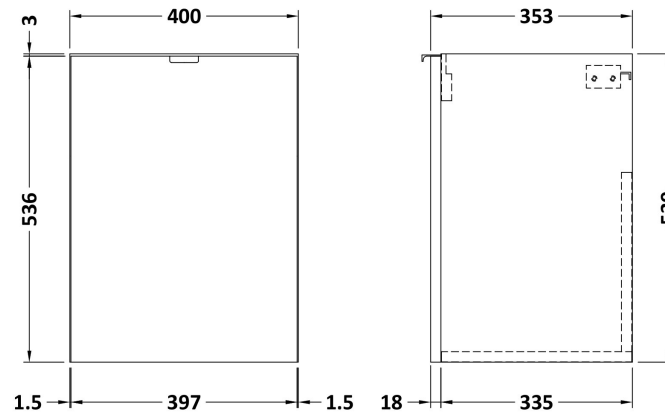

Sales Code: CBI139

Description: 400 1-Door Wall Hung Unit & Basin

Packaging Details

Barcode: 5056211849032

Sales Code: OFF133

Description: 400 1-Door Wall Hung Unit (355mm)

Product Dimensions

Height (mm):	540
Width (mm):	400
Depth (mm):	353
Nett Weight (kg):	9.5

Packaging Dimensions

Height (mm):	560
Width (mm):	420
Depth (mm):	375
Gross Weight (kg):	10

Packaging Data

Box Colour:	Brown Cardboard Box
Box Qty:	1
Label Size:	x
Label Colour:	White Label
Label Qty:	0

Outer Box Dimensions (If Applicable)

Sales Code: PMB311

Description: 400 Rear Tap Basin 1Th

Product Dimensions

Height (mm):	355
Width (mm):	403
Depth (mm):	135
Nett Weight (kg):	6.01

Packaging Dimensions

Height (mm):	550
Width (mm):	450
Depth (mm):	420
Gross Weight (kg):	6.01

Packaging Data

Box Colour:	Brown Cardboard Box - Printed
Box Qty:	1
Label Size:	100 x 50
Label Colour:	White Label
Label Qty:	2

Outer Box Dimensions (If Applicable)

Height (mm):	
Width (mm):	
Depth (mm):	
Gross Weight (kg):	
Barcode:	5055369071968