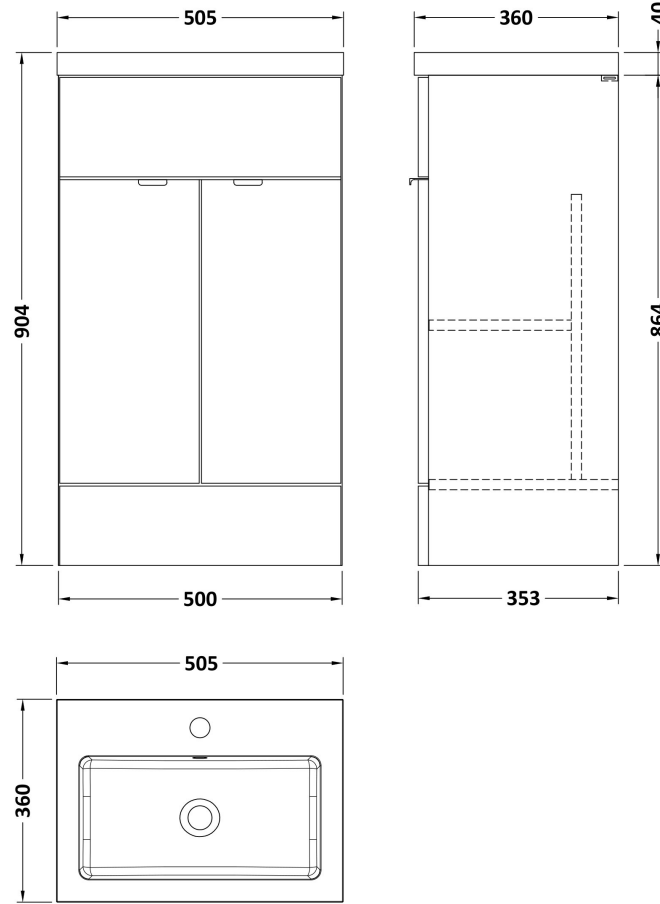

Sales Code: CBI124

Description: 500mm Fd Vanity Unit & Basin

Packaging Details

Barcode: 5055275887264