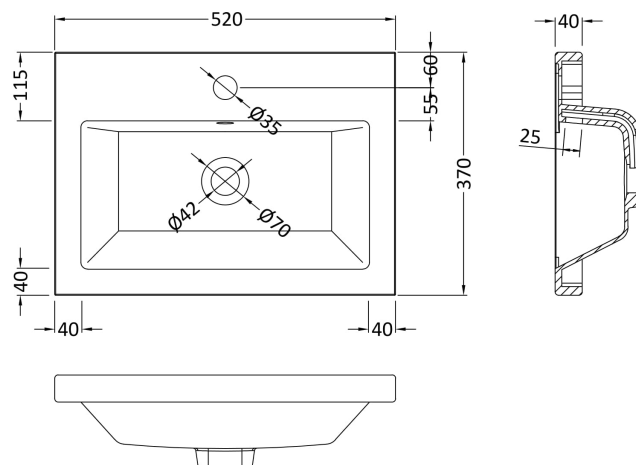

### Product Dimensions

Height (mm):	355
Width (mm):	503
Depth (mm):	135
Nett Weight (kg):	8.1

### Packaging Dimensions

Height (mm):	420
Width (mm):	210
Depth (mm):	550
Gross Weight (kg):	8.1

### Outer Box Dimensions (If Applicable)

Height (mm):	
Width (mm):	
Depth (mm):	
Gross Weight (kg):	
Barcode:	5055369071975

**Product Dimensions**

Height (mm):	150
Width (mm):	520
Depth (mm):	370
Nett Weight (kg):	9

**Packaging Dimensions**

Height (mm):	555
Width (mm):	420
Depth (mm):	200
Gross Weight (kg):	9

**Packaging Data**