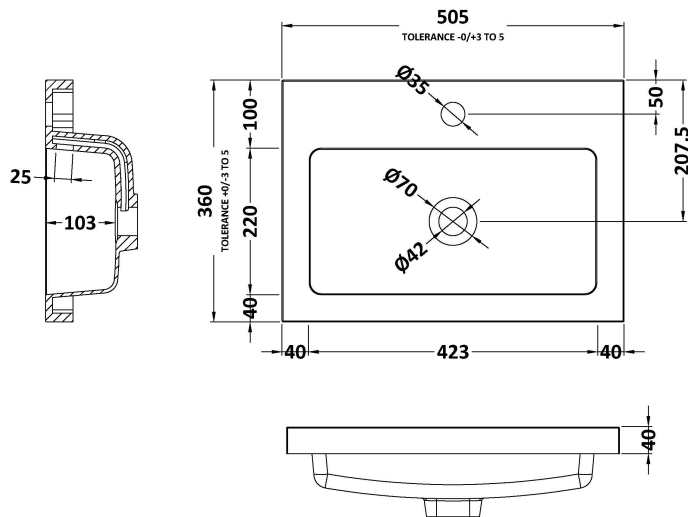

### Product Dimensions

Height (mm):	864
Width (mm):	500
Depth (mm):	355
Nett Weight (kg):	18

### Packaging Dimensions

Height (mm):	375
Width (mm):	520
Depth (mm):	900
Gross Weight (kg):	18.5

### Outer Box Dimensions (If Applicable)

Height (mm):	
Width (mm):	
Depth (mm):	
Gross Weight (kg):	
Barcode:	5055275817346

### Product Dimensions

Height (mm):	355
Width (mm):	503
Depth (mm):	135
Nett Weight (kg):	8.1