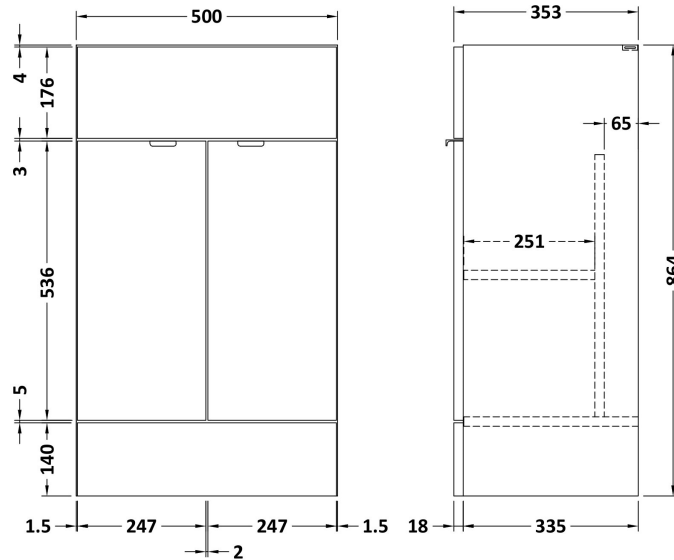

### Product Dimensions

Height (mm):	864
Width (mm):	500
Depth (mm):	355
Nett Weight (kg):	18

### Packaging Dimensions

Height (mm):	375
Width (mm):	520
Depth (mm):	900
Gross Weight (kg):	18.5

### Product Dimensions

Height (mm):	355
Width (mm):	503
Depth (mm):	135
Nett Weight (kg):	8.1

### Packaging Dimensions

Height (mm):	420
Width (mm):	210
Depth (mm):	550
Gross Weight (kg):	8.1