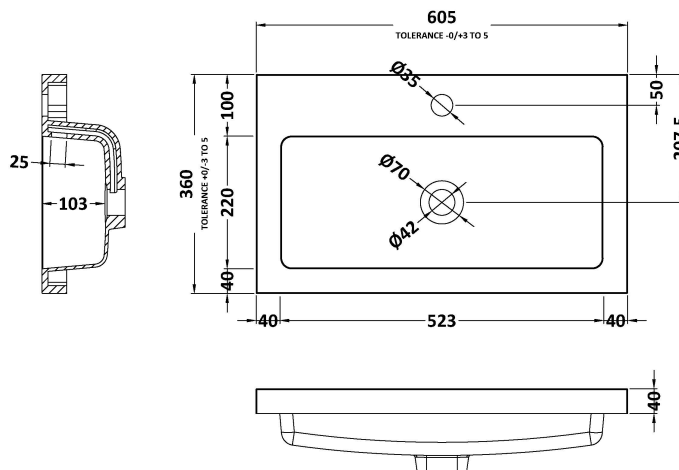

### Product Dimensions

Height (mm):	864
Width (mm):	600
Depth (mm):	355
Nett Weight (kg):	20.5

### Packaging Dimensions

Height (mm):	375
Width (mm):	620
Depth (mm):	900
Gross Weight (kg):	21

### Outer Box Dimensions (If Applicable)

Height (mm):	
Width (mm):	
Depth (mm):	
Gross Weight (kg):	
Barcode:	5055275817391

### Product Dimensions

Height (mm):	355
Width (mm):	603
Depth (mm):	135
Nett Weight (kg):	9.66