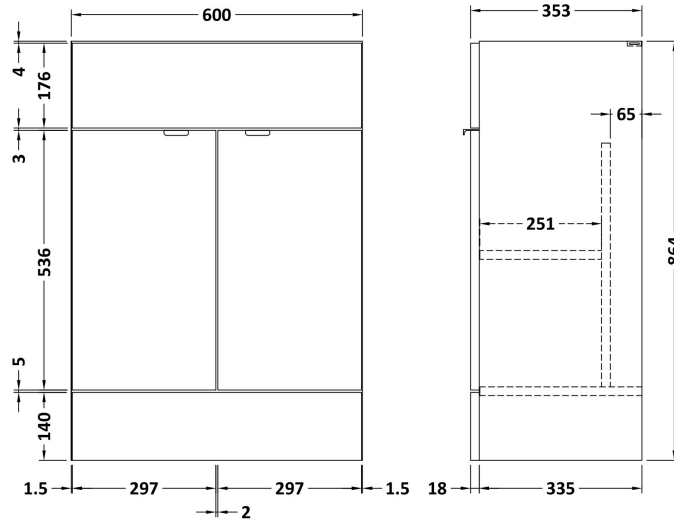

### Product Dimensions

Height (mm):	864
Width (mm):	600
Depth (mm):	355
Nett Weight (kg):	20.5

### Packaging Dimensions

Height (mm):	375
Width (mm):	620
Depth (mm):	900
Gross Weight (kg):	21

### Product Dimensions

Height (mm):	355
Width (mm):	603
Depth (mm):	135
Nett Weight (kg):	9.66

### Packaging Dimensions

Height (mm):	410
Width (mm):	200
Depth (mm):	650
Gross Weight (kg):	9.66