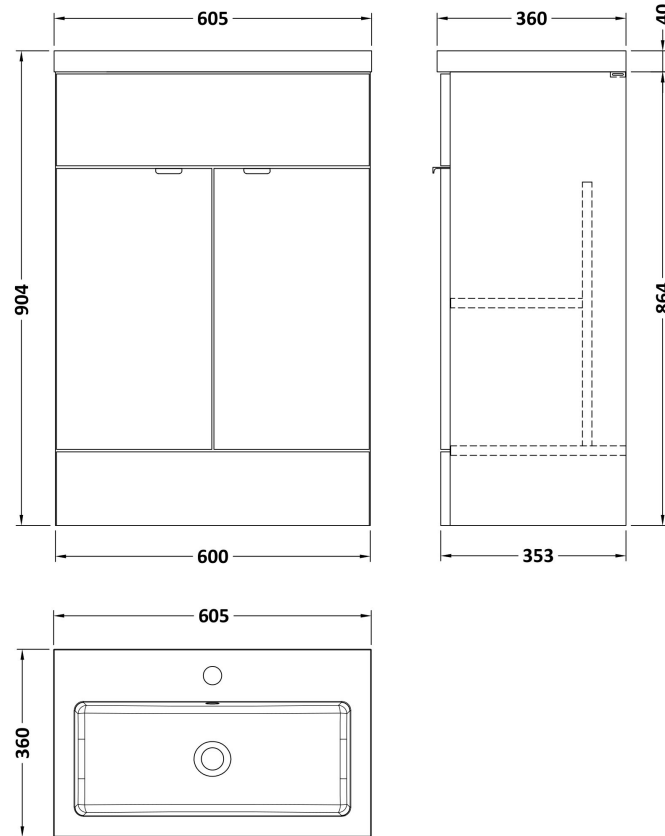

Sales Code: CBI107

Description: 600mm Fd Vanity Unit & Basin

Packaging Details

Barcode: 5055275887097