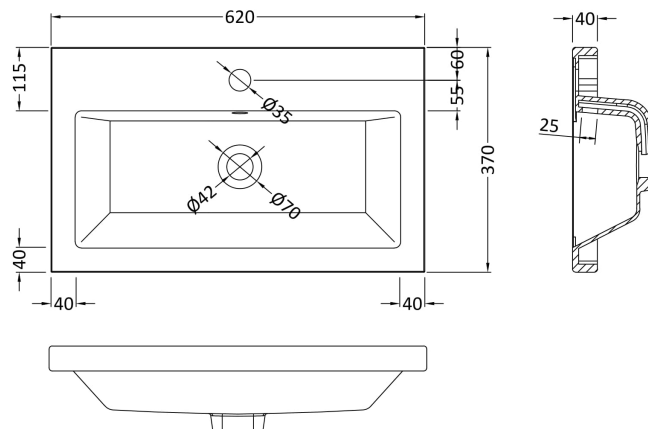

### Outer Box Dimensions (If Applicable)

Height (mm):	
Width (mm):	
Depth (mm):	
Gross Weight (kg):	
Barcode:	5055275817391

### Product Dimensions

Height (mm):	355
Width (mm):	603
Depth (mm):	135
Nett Weight (kg):	9.66

### Outer Box Dimensions (If Applicable)

Height (mm):	
Width (mm):	
Depth (mm):	
Gross Weight (kg):	
Barcode:	5055369071982

**Product Dimensions**

Height (mm):	150
Width (mm):	610
Depth (mm):	370
Nett Weight (kg):	10

**Packaging Dimensions**

Height (mm):	655
Width (mm):	420
Depth (mm):	200
Gross Weight (kg):	10

**Packaging Data**