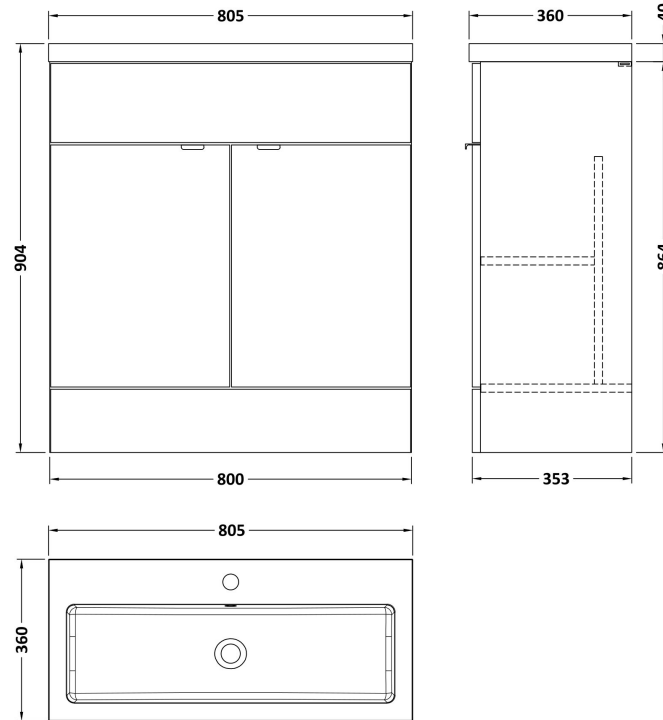

Sales Code: CBI128

Description: 800mm Fd Vanity Unit & Basin

Packaging Details

Barcode: 5055275887301

Sales Code: OFF109

Description: 800 Vanity Unit (355mm Deep)

Product Dimensions

Height (mm):	864
Width (mm):	800
Depth (mm):	355
Nett Weight (kg):	24.5

Packaging Dimensions

Height (mm):	900
Width (mm):	825
Depth (mm):	375
Gross Weight (kg):	25

Packaging Data

Box Colour:	Brown Cardboard Box
Box Qty:	1
Label Size:	100 x 50
Label Colour:	Not Applicable
Label Qty:	0

Sales Code: PMB315

Description: 800 Rear Tap Basin 1Th

Product Dimensions

Height (mm):	355
Width (mm):	803
Depth (mm):	135
Nett Weight (kg):	12

Packaging Dimensions

Height (mm):	200
Width (mm):	420
Depth (mm):	855
Gross Weight (kg):	12

Packaging Data

Box Colour:	Brown Cardboard Box - Printed
Box Qty:	1
Label Size:	100 x 50
Label Colour:	White Label
Label Qty:	2

Outer Box Dimensions (If Applicable)

Height (mm):	
Width (mm):	
Depth (mm):	
Gross Weight (kg):	
Barcode:	5055275828113