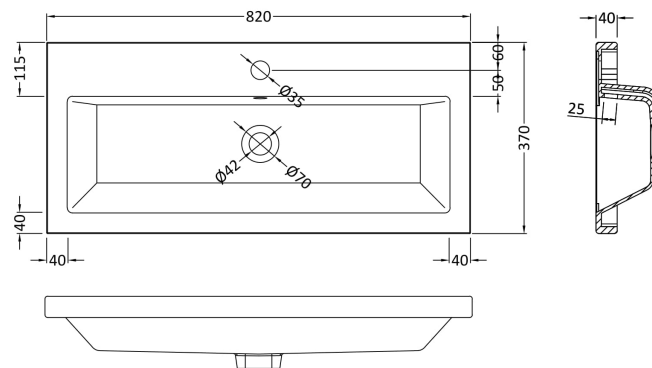

Sales Code: CBI128

Description: 800mm Fd Vanity Unit & Basin

Packaging Details

Barcode: 5055275887301

Sales Code: OFF109

Description: 800 Vanity Unit (355mm Deep)

Product Dimensions

Height (mm):	864
Width (mm):	800
Depth (mm):	355
Nett Weight (kg):	24.5

Packaging Data

Box Colour:	Brown Cardboard Box - Printed
Box Qty:	1
Label Size:	100 x 50
Label Colour:	White Label
Label Qty:	2

Outer Box Dimensions (If Applicable)

Height (mm):	
Width (mm):	
Depth (mm):	
Gross Weight (kg):	
Barcode:	5055275828113

Product Dimensions

Height (mm):	150
Width (mm):	805
Depth (mm):	360
Nett Weight (kg):	12

Packaging Dimensions

Height (mm):	855
Width (mm):	420
Depth (mm):	200
Gross Weight (kg):	12

Packaging Data

Box Colour:	Brown Cardboard Box - Printed
Box Qty:	1
Label Size:	100 x 50
Label Colour:	White Label
Label Qty:	2

Outer Box Dimensions (If Applicable)

Height (mm):	
Width (mm):	
Depth (mm):	
Gross Weight (kg):	
Barcode:	5056211875796

Product Details

Country of Origin:	China
Fitting Instruction:	No
Certification: CE & UKCA:	No WRAS: N/A WRAS No: N/A
Product Material:	Vitreous China
Fixing Supplied:	No