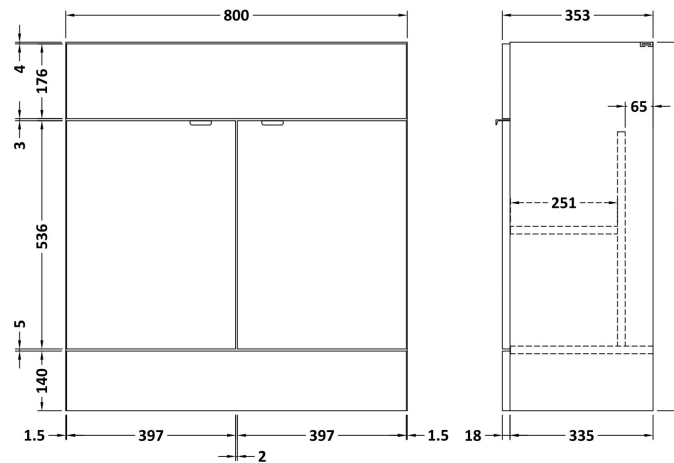

Sales Code: CBI128

Description: 800mm Fd Vanity Unit & Basin

Packaging Details

Barcode: 5055275887301

Sales Code: OFF109

Description: 800 Vanity Unit (355mm Deep)

Product Dimensions

Height (mm):	864
Width (mm):	800
Depth (mm):	355
Nett Weight (kg):	24.5

Packaging Dimensions

Height (mm):	900
Width (mm):	825
Depth (mm):	375
Gross Weight (kg):	25

Packaging Data

Box Colour:	Brown Cardboard Box
Box Qty:	1
Label Size:	100 x 50
Label Colour:	Not Applicable
Label Qty:	0

Sales Code: PMB315

Description: 800 Rear Tap Basin 1Th

Product Dimensions

Height (mm):	355
Width (mm):	803
Depth (mm):	135
Nett Weight (kg):	12

Packaging Dimensions

Height (mm):	200
Width (mm):	420
Depth (mm):	855
Gross Weight (kg):	12

Product Dimensions

Height (mm):	150
Width (mm):	805
Depth (mm):	360
Nett Weight (kg):	12

Packaging Dimensions

Height (mm):	855
Width (mm):	420
Depth (mm):	200
Gross Weight (kg):	12

Packaging Data

Box Colour:	Brown Cardboard Box - Printed
Box Qty:	1
Label Size:	100 x 50
Label Colour:	White Label
Label Qty:	2