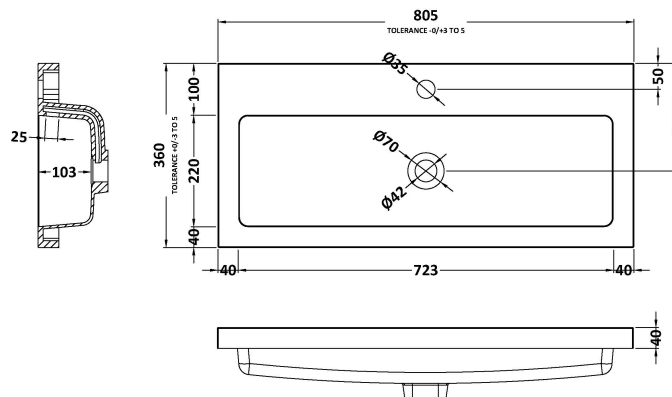

Sales Code: CBI128

Description: 800mm Fd Vanity Unit & Basin

Packaging Details

Barcode: 5055275887301

Sales Code: OFF109

Description: 800 Vanity Unit (355mm Deep)

Product Dimensions

Height (mm):	864
Width (mm):	800
Depth (mm):	355
Nett Weight (kg):	24.5

Packaging Dimensions

Height (mm):	900
Width (mm):	825
Depth (mm):	375
Gross Weight (kg):	25

Packaging Data

Box Colour:	Brown Cardboard Box
Box Qty:	1
Label Size:	100 x 50
Label Colour:	Not Applicable
Label Qty:	0

Outer Box Dimensions (If Applicable)

Height (mm):	
Width (mm):	
Depth (mm):	
Gross Weight (kg):	
Barcode:	5055275868782

Product Details

Country of Origin:	China
Fitting Instruction:	No
CE & UKCA:	N/A
FSC Certified Materials:	Yes
Colour:	Gloss White
Construction Method:	Cam & Wood Dowel
Construction Type:	Rigid
Cabinet Finish:	MFC Painted Gloss
Fascia Finish:	Mdf Painted Gloss
Cabinet Thickness (mm):	16
Fascia Thickness (mm):	18
Drawer Included:	No
Drawer Type:	Not Applicable
No of Shelves:	1
Hinge Type:	95 Degree Clip-On Soft Close
Hinge Included:	Yes
Adjustable Legs:	No
Fixings Included:	Yes
Handle Style:	Contemporary
Waste Shroud:	No
Handle Included:	Yes
Handle Type:	Wrapover

Sales Code: PMB315

Description: 800 Rear Tap Basin 1Th

Product Dimensions

Height (mm):	355
Width (mm):	803
Depth (mm):	135
Nett Weight (kg):	12

Packaging Dimensions

Height (mm):	200
Width (mm):	420
Depth (mm):	855
Gross Weight (kg):	12