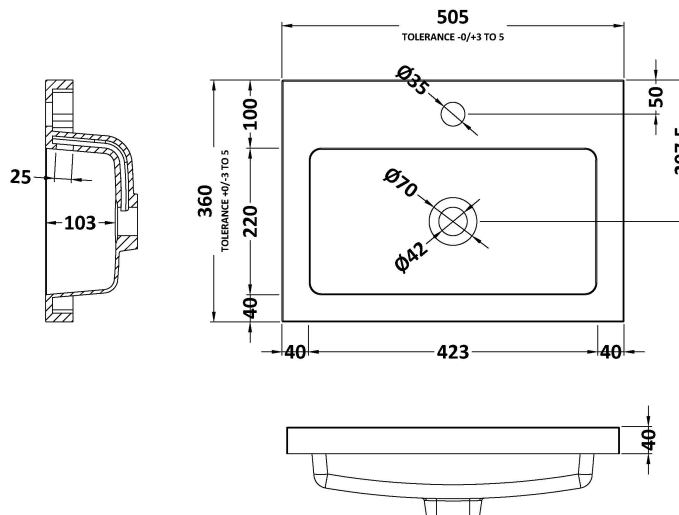

Sales Code: CBI140

Description: 500 2-Door Wall Hung Unit & Basin

Packaging Details

Barcode: 5056211849094

Sales Code: OFF135

Description: 500 2-Door Wall Hung Unit (355mm)

Product Dimensions

Height (mm):	540
Width (mm):	500
Depth (mm):	353
Nett Weight (kg):	11.5

Packaging Dimensions

Height (mm):	560
Width (mm):	520
Depth (mm):	375
Gross Weight (kg):	12

Packaging Data

Box Colour:	Brown Cardboard Box
Box Qty:	1
Label Size:	x
Label Colour:	White Label
Label Qty:	0

Outer Box Dimensions (If Applicable)

Height (mm):	
Width (mm):	
Depth (mm):	
Gross Weight (kg):	
Barcode:	5056211848790

Product Details

Country of Origin:	China
Fitting Instruction:	No
CE & UKCA:	N/A
FSC Certified Materials:	Yes
Colour:	Gloss White
Construction Method:	Cam & Wood Dowel
Construction Type:	Rigid
Cabinet Finish:	MFC Painted Gloss
Fascia Finish:	MFC Painted Gloss
Cabinet Thickness (mm):	16
Fascia Thickness (mm):	18
Drawer Included:	No
Drawer Type:	Not Applicable
No of Shelves:	0
Hinge Type:	95 Degree Clip-On Soft Close
Hinge Included:	Yes, Supplied
Adjustable Legs:	No, Not Required
Fixings Included:	Yes
Handle Style:	Modern
Waste Shroud:	No
Handle Included:	Yes, Supplied
Handle Type:	Wrapover

Sales Code: PMB312

Description: 500 Rear Tap Basin 1Th

Product Dimensions

Height (mm):	355
Width (mm):	503
Depth (mm):	135
Nett Weight (kg):	8.1

Packaging Dimensions

Height (mm):	420
Width (mm):	210
Depth (mm):	550
Gross Weight (kg):	8.1