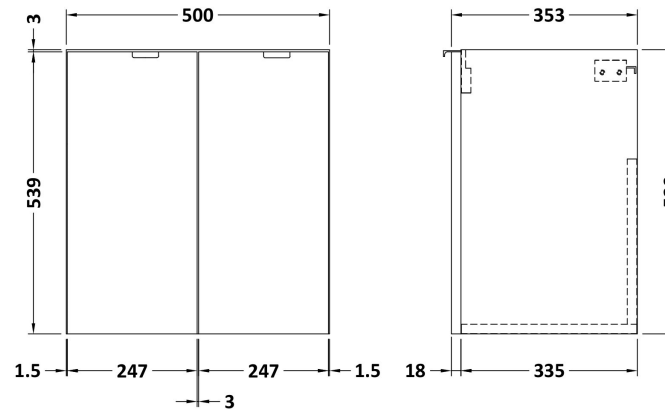

Sales Code: CBI140

Description: 500 2-Door Wall Hung Unit & Basin

Packaging Details

Barcode: 5056211849094

Sales Code: OFF135

Description: 500 2-Door Wall Hung Unit (355mm)

Product Dimensions

Height (mm):	540
Width (mm):	500
Depth (mm):	353
Nett Weight (kg):	11.5

Packaging Dimensions

Height (mm):	560
Width (mm):	520
Depth (mm):	375
Gross Weight (kg):	12

Packaging Data

Box Colour:	Brown Cardboard Box
Box Qty:	1
Label Size:	x
Label Colour:	White Label
Label Qty:	0

Outer Box Dimensions (If Applicable)

Sales Code: PMB312

Description: 500 Rear Tap Basin 1Th

Product Dimensions

Height (mm):	355
Width (mm):	503
Depth (mm):	135
Nett Weight (kg):	8.1

Packaging Dimensions

Height (mm):	420
Width (mm):	210
Depth (mm):	550
Gross Weight (kg):	8.1

Packaging Data

Box Colour:	Brown Cardboard Box - Printed
Box Qty:	1
Label Size:	100 x 50
Label Colour:	White Label
Label Qty:	2

Outer Box Dimensions (If Applicable)

Height (mm):	
Width (mm):	
Depth (mm):	
Gross Weight (kg):	
Barcode:	5055369071975