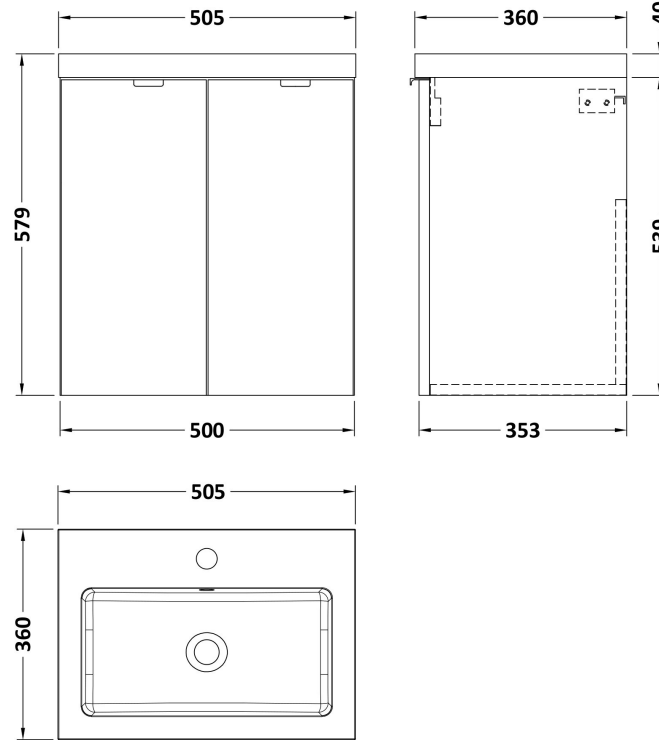

Sales Code: CBI140

Description: 500 2-Door Wall Hung Unit & Basin

Packaging Details

Barcode: 5056211849094

Sales Code: OFF135

Description: 500 2-Door Wall Hung Unit (355mm)

Product Dimensions

Height (mm):	540
Width (mm):	500
Depth (mm):	353
Nett Weight (kg):	11.5

Packaging Dimensions

Height (mm):	560
Width (mm):	520
Depth (mm):	375
Gross Weight (kg):	12

Packaging Data

Box Colour:	Brown Cardboard Box
Box Qty:	1
Label Size:	x
Label Colour:	White Label
Label Qty:	0

Outer Box Dimensions (If Applicable)

Sales Code: PMB312

Description: 500 Rear Tap Basin 1Th

Product Dimensions

Height (mm):	355
Width (mm):	503
Depth (mm):	135
Nett Weight (kg):	8.1

Packaging Dimensions

Height (mm):	420
Width (mm):	210
Depth (mm):	550
Gross Weight (kg):	8.1

Packaging Data

Box Colour:	Brown Cardboard Box - Printed
Box Qty:	1
Label Size:	100 x 50
Label Colour:	White Label
Label Qty:	2

Outer Box Dimensions (If Applicable)

Height (mm):	
Width (mm):	
Depth (mm):	
Gross Weight (kg):	
Barcode:	5055369071975