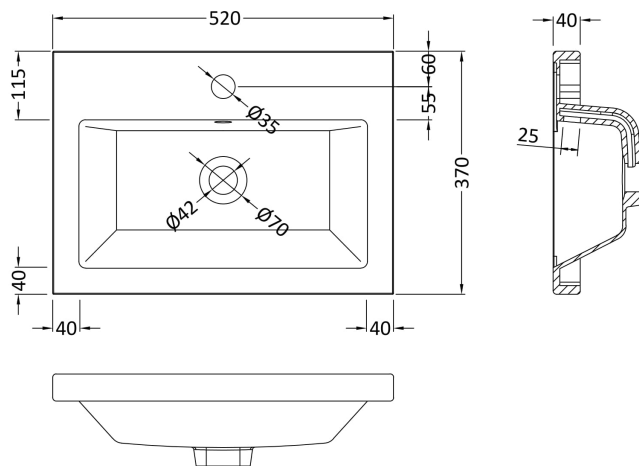

Sales Code: PMB312

Description: 500 Rear Tap Basin 1Th

Product Dimensions

Height (mm):	355
Width (mm):	503
Depth (mm):	135
Nett Weight (kg):	8.1

Packaging Dimensions

Height (mm):	420
Width (mm):	210
Depth (mm):	550
Gross Weight (kg):	8.1

Packaging Data

Box Colour:	Brown Cardboard Box - Printed
Box Qty:	1
Label Size:	100 x 50
Label Colour:	White Label
Label Qty:	2

Outer Box Dimensions (If Applicable)

Height (mm):	
Width (mm):	
Depth (mm):	
Gross Weight (kg):	
Barcode:	5055369071975

Product Dimensions

Height (mm):	150
Width (mm):	520
Depth (mm):	370
Nett Weight (kg):	9

Packaging Dimensions

Height (mm):	555
Width (mm):	420
Depth (mm):	200
Gross Weight (kg):	9

Packaging Data

Box Colour:	Brown Cardboard Box - Printed
Box Qty:	1
Label Size:	100 x 50
Label Colour:	White Label
Label Qty:	2

Outer Box Dimensions (If Applicable)

Height (mm):	
Width (mm):	
Depth (mm):	
Gross Weight (kg):	
Barcode:	5056211875819

Product Details

Country of Origin:	China
Fitting Instruction:	No
Certification: CE & UKCA:	No
WRAS:	N/A
WRAS No:	N/A
Product Material:	Vitreous China
Fixing Supplied:	No