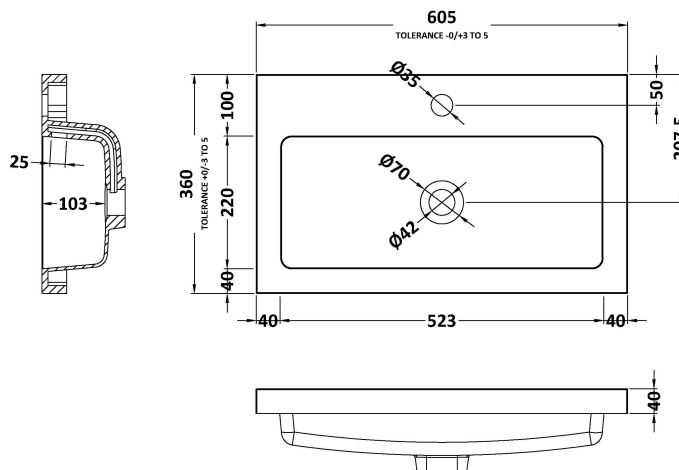

Packaging Dimensions

Height (mm):	375
Width (mm):	625
Depth (mm):	560
Gross Weight (kg):	13.5

Packaging Data

Box Colour:	Brown Cardboard Box
Box Qty:	1
Label Size:	x
Label Colour:	White Label
Label Qty:	0

Outer Box Dimensions (If Applicable)

Height (mm):	
Width (mm):	
Depth (mm):	
Gross Weight (kg):	
Barcode:	5056211816478

Product Details

Country of Origin:	China
Fitting Instruction:	No
CE & UKCA:	N/A
FSC Certified Materials:	Yes
Colour:	Gloss White
Construction Method:	Cam & Wood Dowel
Construction Type:	Rigid
Cabinet Finish:	MFC Painted Gloss
Fascia Finish:	MFC Painted Gloss
Cabinet Thickness (mm):	16
Fascia Thickness (mm):	18
Drawer Included:	No
Drawer Type:	Not Applicable
No of Shelves:	0
Hinge Type:	95 Degree Clip-On Soft Close
Hinge Included:	Yes, Supplied
Adjustable Legs:	No, Not Required
Fixings Included:	Yes
Handle Style:	Modern
Waste Shroud:	No
Handle Included:	Yes, Supplied
Handle Type:	Wrapover

Sales Code: PMB313

Description: 600 Rear Tap Basin 1Th

Product Dimensions

Height (mm):	355
Width (mm):	603
Depth (mm):	135
Nett Weight (kg):	9.66

Packaging Dimensions

Height (mm):	410
Width (mm):	200
Depth (mm):	650
Gross Weight (kg):	9.66

Packaging Data

Box Colour:	Brown Cardboard Box - Printed
Box Qty:	1
Label Size:	100 x 50
Label Colour:	White Label
Label Qty:	2

Outer Box Dimensions (If Applicable)

Height (mm):	
Width (mm):	
Depth (mm):	
Gross Weight (kg):	
Barcode:	5055369071982