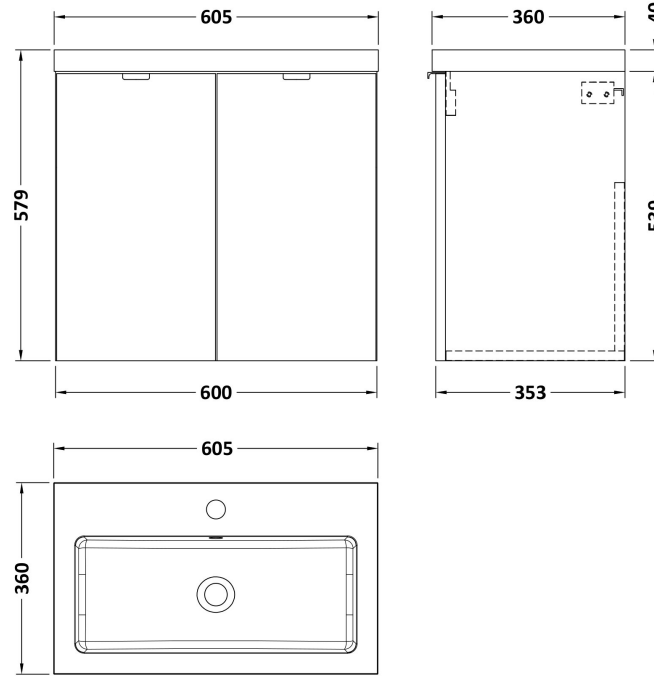

Sales Code: CBI136

Description: 600 2-Door Wall Hung Unit & Basin

Packaging Details

Barcode: 5056211819219

Sales Code: OFF166

Description: 600 Wall Hung 2-Door

Product Dimensions

Height (mm):	540
Width (mm):	600
Depth (mm):	353
Nett Weight (kg):	13

Packaging Dimensions

Height (mm):	375
Width (mm):	625
Depth (mm):	560
Gross Weight (kg):	13.5

Packaging Data

Box Colour:	Brown Cardboard Box
Box Qty:	1
Label Size:	x
Label Colour:	White Label
Label Qty:	0

Sales Code: PMB313

Description: 600 Rear Tap Basin 1Th

Product Dimensions

Height (mm):	355
Width (mm):	603
Depth (mm):	135
Nett Weight (kg):	9.66

Packaging Dimensions

Height (mm):	410
Width (mm):	200
Depth (mm):	650
Gross Weight (kg):	9.66

Packaging Data

Box Colour:	Brown Cardboard Box - Printed
Box Qty:	1
Label Size:	100 x 50
Label Colour:	White Label
Label Qty:	2

Outer Box Dimensions (If Applicable)

Height (mm):	
Width (mm):	
Depth (mm):	
Gross Weight (kg):	
Barcode:	5055369071982