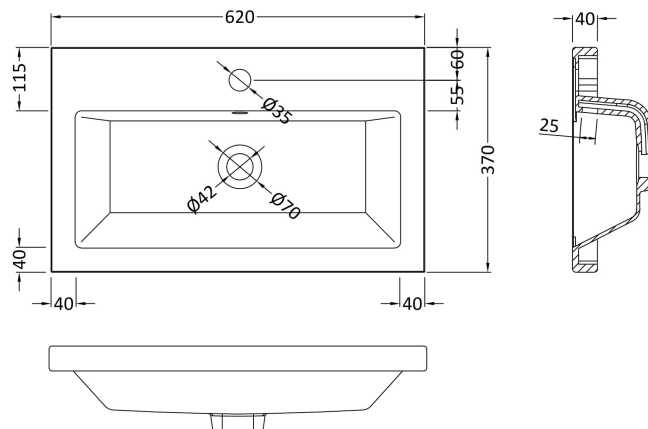

Sales Code: PMB313

Description: 600 Rear Tap Basin 1Th

Product Dimensions

Height (mm):	355
Width (mm):	603
Depth (mm):	135
Nett Weight (kg):	9.66

Packaging Dimensions

Height (mm):	410
Width (mm):	200
Depth (mm):	650
Gross Weight (kg):	9.66

Packaging Data

Box Colour:	Brown Cardboard Box - Printed
Box Qty:	1
Label Size:	100 x 50
Label Colour:	White Label
Label Qty:	2

Outer Box Dimensions (If Applicable)

Height (mm):	
Width (mm):	
Depth (mm):	
Gross Weight (kg):	
Barcode:	5055369071982

Product Dimensions

Height (mm):	150
Width (mm):	610
Depth (mm):	370
Nett Weight (kg):	10

Packaging Dimensions

Height (mm):	655
Width (mm):	420
Depth (mm):	200
Gross Weight (kg):	10

Packaging Data

Box Colour:	Brown Cardboard Box - Printed
Box Qty:	1
Label Size:	100 x 50
Label Colour:	White Label
Label Qty:	2

Outer Box Dimensions (If Applicable)

Height (mm):	
Width (mm):	
Depth (mm):	
Gross Weight (kg):	
Barcode:	5056211875833

Product Details

Country of Origin:	China
Fitting Instruction:	No
Certification: CE & UKCA:	No
WRAS:	N/A
WRAS No:	N/A
Product Material:	Vitreous China
Fixing Supplied:	No