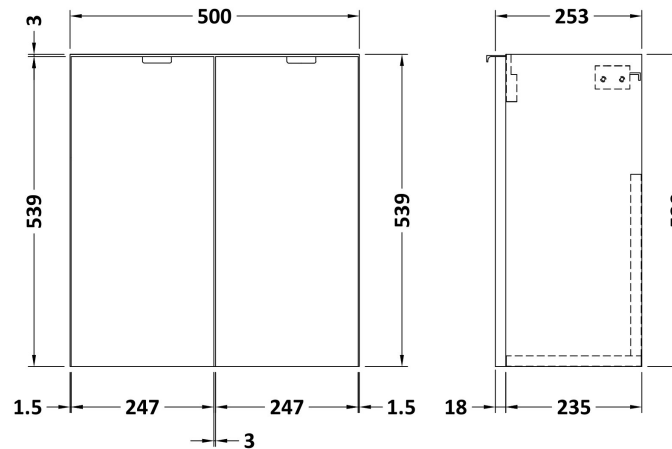

Sales Code: CBI138

Description: 500 2-Door Wall Hung Unit & Basin

Packaging Details

Barcode: 5056211848974

Sales Code: OFF134

Description: 500 2-Door Wall Hung Unit (255mm)

Product Dimensions

Height (mm):	540
Width (mm):	500
Depth (mm):	253
Nett Weight (kg):	9.5

Packaging Dimensions

Height (mm):	560
Width (mm):	520
Depth (mm):	275
Gross Weight (kg):	10

Packaging Data

Box Colour:	Brown Cardboard Box
Box Qty:	1
Label Size:	x
Label Colour:	White Label
Label Qty:	0

Outer Box Dimensions (If Applicable)

Sales Code: PMB302

Description: 500 Side Tap Basin 1Th (502.5X255x40)

Product Dimensions

Height (mm):	255
Width (mm):	503
Depth (mm):	135
Nett Weight (kg):	8

Packaging Dimensions

Height (mm):	305
Width (mm):	205
Depth (mm):	555
Gross Weight (kg):	8

Packaging Data

Box Colour:	Brown Cardboard Box - Printed
Box Qty:	1
Label Size:	100 x 50
Label Colour:	White Label
Label Qty:	2

Outer Box Dimensions (If Applicable)

Height (mm):	
Width (mm):	
Depth (mm):	
Gross Weight (kg):	
Barcode:	5055369063031