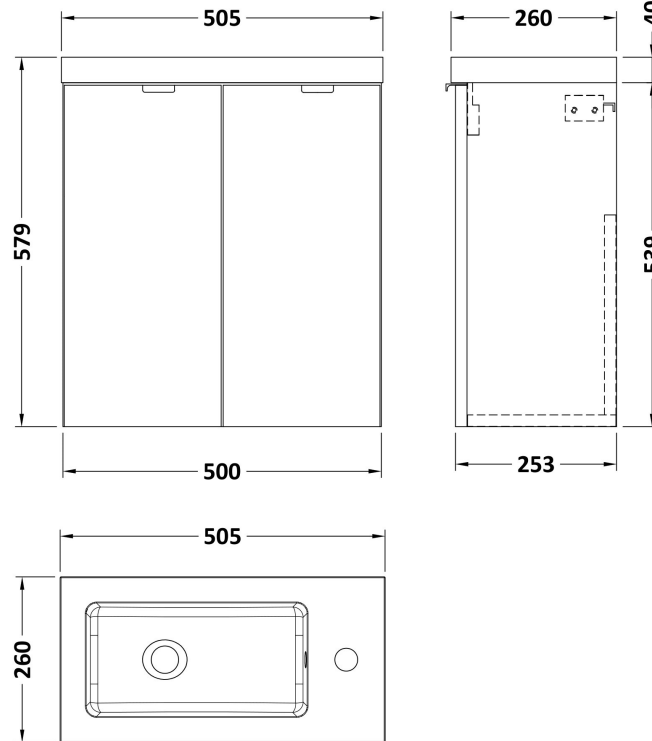

Sales Code: CBI138

Description: 500 2-Door Wall Hung Unit & Basin

Packaging Details

Barcode: 5056211848974

Sales Code: OFF134

Description: 500 2-Door Wall Hung Unit (255mm)

Product Dimensions

Height (mm):	540
Width (mm):	500
Depth (mm):	253
Nett Weight (kg):	9.5

Packaging Dimensions

Height (mm):	560
Width (mm):	520
Depth (mm):	275
Gross Weight (kg):	10

Packaging Data

Box Colour:	Brown Cardboard Box
Box Qty:	1
Label Size:	x
Label Colour:	White Label
Label Qty:	0

Outer Box Dimensions (If Applicable)

Sales Code: PMB302

Description: 500 Side Tap Basin 1Th (502.5X255x40)

Product Dimensions

Height (mm):	255
Width (mm):	503
Depth (mm):	135
Nett Weight (kg):	8

Packaging Dimensions

Height (mm):	305
Width (mm):	205
Depth (mm):	555
Gross Weight (kg):	8

Packaging Data

Box Colour:	Brown Cardboard Box - Printed
Box Qty:	1
Label Size:	100 x 50
Label Colour:	White Label
Label Qty:	2

Outer Box Dimensions (If Applicable)

Height (mm):	
Width (mm):	
Depth (mm):	
Gross Weight (kg):	
Barcode:	5055369063031