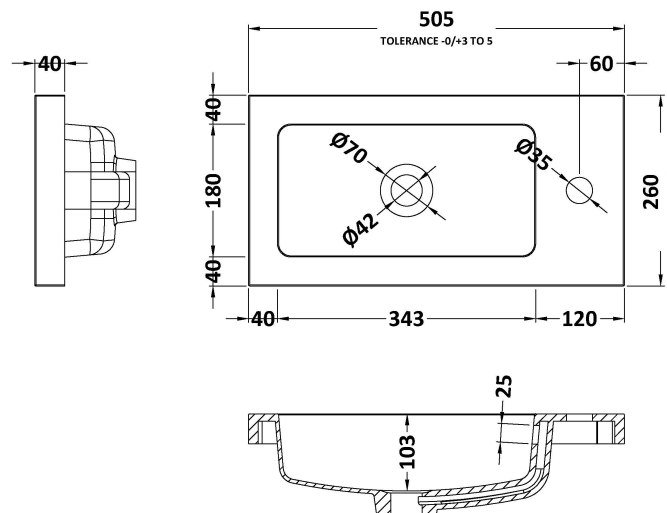

Sales Code: CBI138

Description: 500 2-Door Wall Hung Unit & Basin

Packaging Details

Barcode: 5056211848974

Sales Code: OFF134

Description: 500 2-Door Wall Hung Unit (255mm)

Product Dimensions

Height (mm):	540
Width (mm):	500
Depth (mm):	253
Nett Weight (kg):	9.5

Packaging Dimensions

Height (mm):	560
Width (mm):	520
Depth (mm):	275
Gross Weight (kg):	10

Packaging Data

Box Colour:	Brown Cardboard Box
Box Qty:	1
Label Size:	x
Label Colour:	White Label
Label Qty:	0

Outer Box Dimensions (If Applicable)

Sales Code: PMB302

Description: 500 Side Tap Basin 1Th (502.5X255x40)

Product Dimensions

Height (mm):	255
Width (mm):	503
Depth (mm):	135
Nett Weight (kg):	8

Packaging Dimensions

Height (mm):	305
Width (mm):	205
Depth (mm):	555
Gross Weight (kg):	8

Packaging Data

Box Colour:	Brown Cardboard Box - Printed
Box Qty:	1
Label Size:	100 x 50
Label Colour:	White Label
Label Qty:	2

Outer Box Dimensions (If Applicable)

Height (mm):	
Width (mm):	
Depth (mm):	
Gross Weight (kg):	
Barcode:	5055369063031