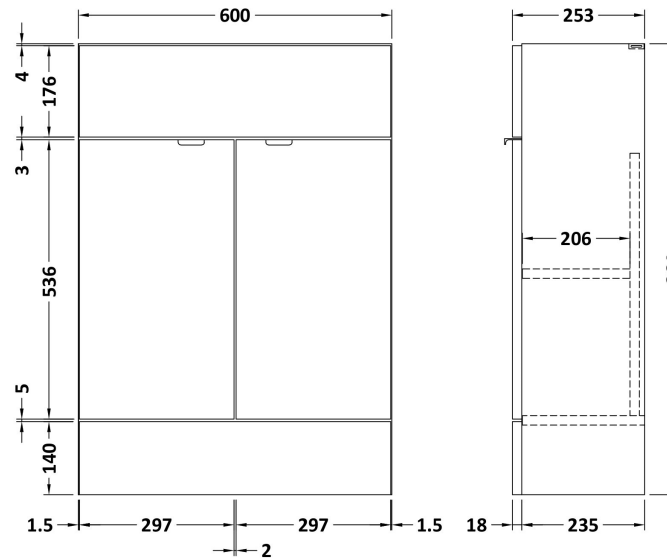

Sales Code: CBI106

Description: 600mm Compact Vanity Unit & Basin

Packaging Details

Barcode: 5055275887080

Sales Code: OFF107

Description: 600 Vanity Unit (255mm Deep)

Product Dimensions

Height (mm):	864
Width (mm):	600
Depth (mm):	255
Nett Weight (kg):	17

Packaging Dimensions

Height (mm):	290
Width (mm):	625
Depth (mm):	875
Gross Weight (kg):	17.5

Packaging Data

Box Colour:	Brown Cardboard Box
Box Qty:	1
Label Size:	100 x 50
Label Colour:	Not Applicable
Label Qty:	0

Outer Box Dimensions (If Applicable)

Height (mm):	
Width (mm):	
Depth (mm):	
Gross Weight (kg):	
Barcode:	5055275817223

Product Details

Country of Origin:	China
Fitting Instruction:	No
CE & UKCA:	N/A
FSC Certified Materials:	Yes
Colour:	Gloss White
Construction Method:	Cam & Wood Dowel
Construction Type:	Rigid
Cabinet Finish:	MFC Painted Gloss
Fascia Finish:	Mdf Painted Gloss
Cabinet Thickness (mm):	16
Fascia Thickness (mm):	18
Drawer Included:	No
Drawer Type:	Not Applicable
No of Shelves:	1
Hinge Type:	95 Degree Clip-On Soft Close
Hinge Included:	Yes
Adjustable Legs:	No
Fixings Included:	Yes
Handle Style:	Contemporary
Waste Shroud:	No
Handle Included:	Yes
Handle Type:	Wrapover

Sales Code: PMB303

Description: 600 Side Tap Basin 1Th (602.5X255x40)

Product Dimensions

Height (mm):	255
Width (mm):	603
Depth (mm):	135
Nett Weight (kg):	9

Packaging Dimensions

Height (mm):	305
Width (mm):	205
Depth (mm):	655
Gross Weight (kg):	9