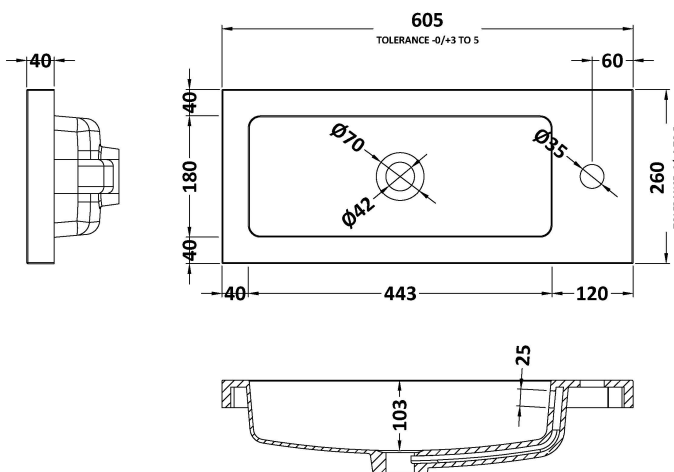

Packaging Dimensions

Height (mm):	290
Width (mm):	625
Depth (mm):	875
Gross Weight (kg):	17.5

Packaging Data

Box Colour:	Brown Cardboard Box
Box Qty:	1
Label Size:	100 x 50
Label Colour:	Not Applicable
Label Qty:	0

Outer Box Dimensions (If Applicable)

Height (mm):	
Width (mm):	
Depth (mm):	
Gross Weight (kg):	
Barcode:	5055275817223

Product Details

Country of Origin:	China
Fitting Instruction:	No
CE & UKCA:	N/A
FSC Certified Materials:	Yes
Colour:	Gloss White
Construction Method:	Cam & Wood Dowel
Construction Type:	Rigid
Cabinet Finish:	MFC Painted Gloss
Fascia Finish:	Mdf Painted Gloss
Cabinet Thickness (mm):	16
Fascia Thickness (mm):	18
Drawer Included:	No
Drawer Type:	Not Applicable
No of Shelves:	1
Hinge Type:	95 Degree Clip-On Soft Close
Hinge Included:	Yes
Adjustable Legs:	No
Fixings Included:	Yes
Handle Style:	Contemporary
Waste Shroud:	No
Handle Included:	Yes
Handle Type:	Wrapover

Sales Code: PMB303

Description: 600 Side Tap Basin 1Th (602.5X255x40)

Product Dimensions

Height (mm):	255
Width (mm):	603
Depth (mm):	135
Nett Weight (kg):	9

Packaging Dimensions

Height (mm):	305
Width (mm):	205
Depth (mm):	655
Gross Weight (kg):	9

Packaging Data

Box Colour:	Brown Cardboard Box - Printed
Box Qty:	1
Label Size:	100 x 50
Label Colour:	White Label
Label Qty:	2

Outer Box Dimensions (If Applicable)

Height (mm):	
Width (mm):	
Depth (mm):	
Gross Weight (kg):	
Barcode:	5055369063048