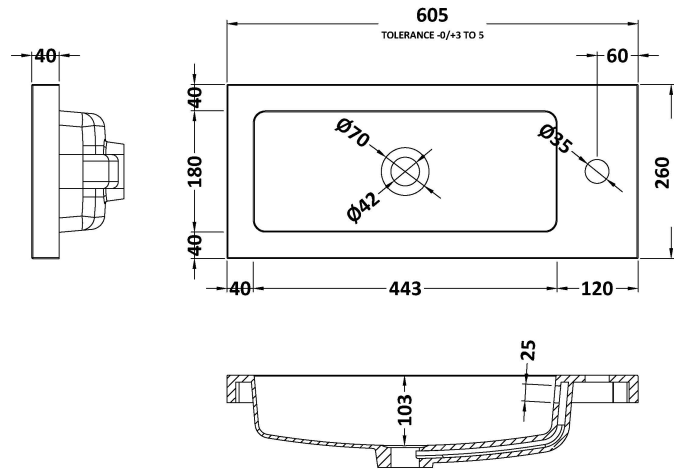

### Product Dimensions

Height (mm):	540
Width (mm):	600
Depth (mm):	253
Nett Weight (kg):	11

### Packaging Dimensions

Height (mm):	375
Width (mm):	620
Depth (mm):	560
Gross Weight (kg):	11.5

### Outer Box Dimensions (If Applicable)

Height (mm):	
Width (mm):	
Depth (mm):	
Gross Weight (kg):	
Barcode:	5056211812944

Sales Code: PMB303

Description: 600 Side Tap Basin 1Th (602.5X255x40)

**Product Dimensions**

Height (mm):	255
Width (mm):	603
Depth (mm):	135
Nett Weight (kg):	9

**Packaging Dimensions**

Height (mm):	305
Width (mm):	205
Depth (mm):	655
Gross Weight (kg):	9