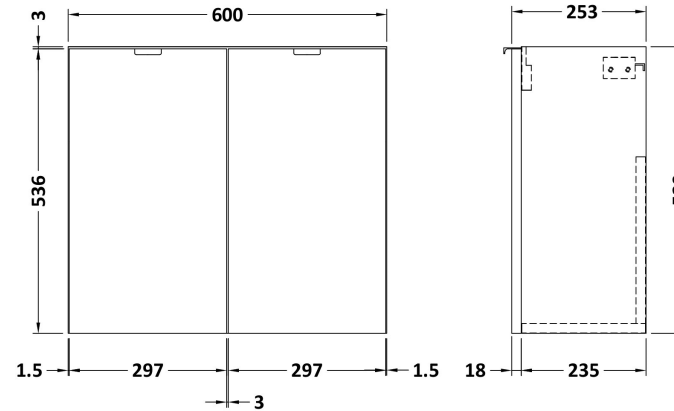

### Product Dimensions

Height (mm):	540
Width (mm):	600
Depth (mm):	253
Nett Weight (kg):	11

### Packaging Dimensions

Height (mm):	375
Width (mm):	620
Depth (mm):	560
Gross Weight (kg):	11.5

### Outer Box Dimensions (If Applicable)

Height (mm):	
Width (mm):	
Depth (mm):	
Gross Weight (kg):	
Barcode:	5056211812944

Sales Code: PMB303

Description: 600 Side Tap Basin 1Th (602.5X255x40)

**Product Dimensions**

Height (mm):	255
Width (mm):	603
Depth (mm):	135
Nett Weight (kg):	9

**Packaging Dimensions**

Height (mm):	305
Width (mm):	205
Depth (mm):	655
Gross Weight (kg):	9