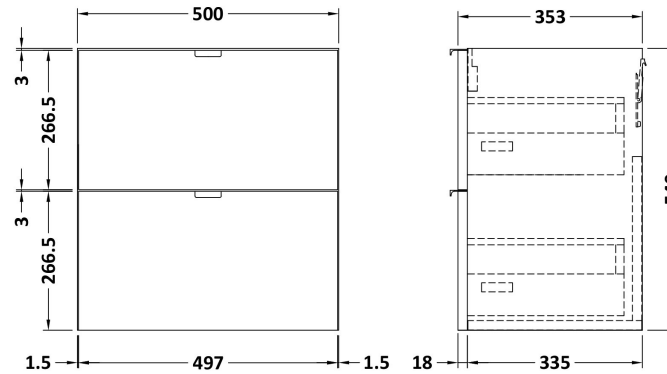

Sales Code: CBI141

Description: 500 2-Drawer Wall Hung Unit & Basin

Packaging Details

Barcode: 5056211849155

Sales Code: OFF136

Description: 500 2-Drawer Wall Hung Unit (355mm)

Product Dimensions

Height (mm):	540
Width (mm):	500
Depth (mm):	353
Nett Weight (kg):	18.5

Packaging Dimensions

Height (mm):	560
Width (mm):	520
Depth (mm):	375
Gross Weight (kg):	19

Packaging Data

Box Colour:	Brown Cardboard Box
Box Qty:	1
Label Size:	x
Label Colour:	White Label
Label Qty:	0

Outer Box Dimensions (If Applicable)

Sales Code: PMB312

Description: 500 Rear Tap Basin 1Th

Product Dimensions

Height (mm):	355
Width (mm):	503
Depth (mm):	135
Nett Weight (kg):	8.1

Packaging Dimensions

Height (mm):	420
Width (mm):	210
Depth (mm):	550
Gross Weight (kg):	8.1

Product Dimensions

Height (mm):	150
Width (mm):	520
Depth (mm):	370
Nett Weight (kg):	9

Packaging Dimensions

Height (mm):	555
Width (mm):	420
Depth (mm):	200
Gross Weight (kg):	9

Packaging Data

Box Colour:	Brown Cardboard Box - Printed
Box Qty:	1
Label Size:	100 x 50
Label Colour:	White Label
Label Qty:	2