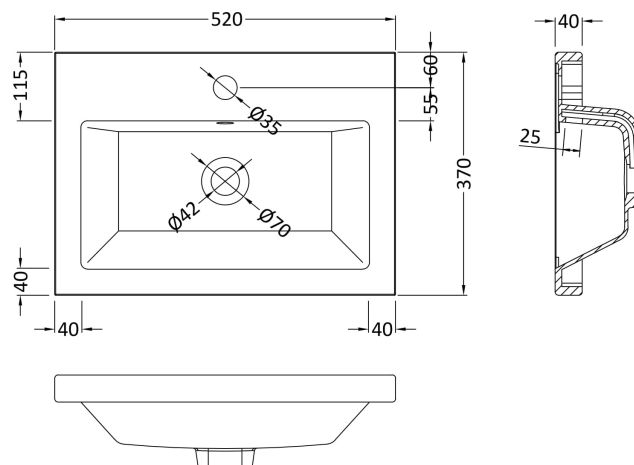

Packaging Dimensions

Height (mm):	560
Width (mm):	520
Depth (mm):	375
Gross Weight (kg):	19

Packaging Data

Box Colour:	Brown Cardboard Box
Box Qty:	1
Label Size:	x
Label Colour:	White Label
Label Qty:	0

Outer Box Dimensions (If Applicable)

Sales Code: PMB312

Description: 500 Rear Tap Basin 1Th

Product Dimensions

Height (mm):	355
Width (mm):	503
Depth (mm):	135
Nett Weight (kg):	8.1

Packaging Dimensions

Height (mm):	420
Width (mm):	210
Depth (mm):	550
Gross Weight (kg):	8.1

Packaging Data

Box Colour:	Brown Cardboard Box - Printed
Box Qty:	1
Label Size:	100 x 50
Label Colour:	White Label
Label Qty:	2

Outer Box Dimensions (If Applicable)

Height (mm):	
Width (mm):	
Depth (mm):	
Gross Weight (kg):	
Barcode:	5055369071975

Product Dimensions

Height (mm):	150
Width (mm):	520
Depth (mm):	370
Nett Weight (kg):	9

Packaging Dimensions

Height (mm):	555
Width (mm):	420
Depth (mm):	200
Gross Weight (kg):	9

Packaging Data

Box Colour:	Brown Cardboard Box - Printed
Box Qty:	1
Label Size:	100 x 50
Label Colour:	White Label
Label Qty:	2