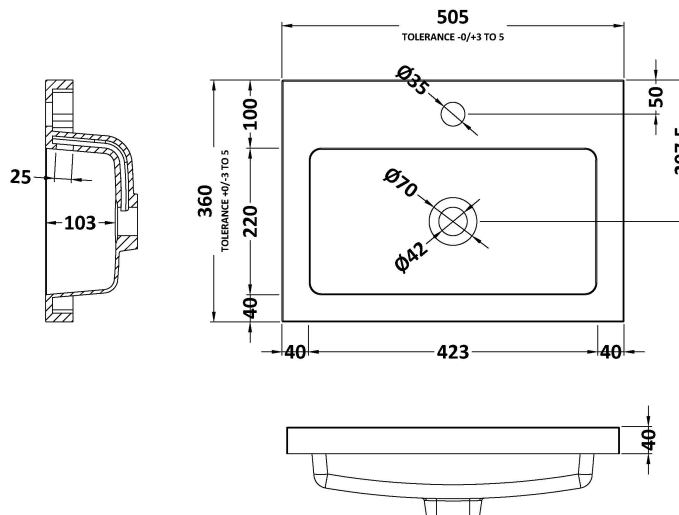

Packaging Dimensions

Height (mm):	560
Width (mm):	520
Depth (mm):	375
Gross Weight (kg):	19

Packaging Data

Box Colour:	Brown Cardboard Box
Box Qty:	1
Label Size:	x
Label Colour:	White Label
Label Qty:	0

Outer Box Dimensions (If Applicable)

Height (mm):	
Width (mm):	
Depth (mm):	
Gross Weight (kg):	
Barcode:	5056211848851

Product Details

Country of Origin:	China
Fitting Instruction:	No
CE & UKCA:	N/A
FSC Certified Materials:	Yes
Colour:	Gloss White
Construction Method:	Cam & Wood Dowel
Construction Type:	Rigid
Cabinet Finish:	MFC Painted Gloss
Fascia Finish:	MFC Painted Gloss
Cabinet Thickness (mm):	16
Fascia Thickness (mm):	18
Drawer Included:	Yes
Drawer Type:	80mm High Metal Softclose
No of Shelves:	0
Hinge Type:	Not Applicable
Hinge Included:	Not Applicable
Adjustable Legs:	No, Not Required
Fixings Included:	Yes
Handle Style:	Modern
Waste Shroud:	Yes
Handle Included:	Yes, Supplied
Handle Type:	Wrapover

Sales Code: PMB312

Description: 500 Rear Tap Basin 1Th

Product Dimensions

Height (mm):	355
Width (mm):	503
Depth (mm):	135
Nett Weight (kg):	8.1

Packaging Dimensions

Height (mm):	420
Width (mm):	210
Depth (mm):	550
Gross Weight (kg):	8.1

Packaging Data

Box Colour:	Brown Cardboard Box - Printed
Box Qty:	1
Label Size:	100 x 50
Label Colour:	White Label
Label Qty:	2

Outer Box Dimensions (If Applicable)

Height (mm):	
Width (mm):	
Depth (mm):	
Gross Weight (kg):	
Barcode:	5055369071975