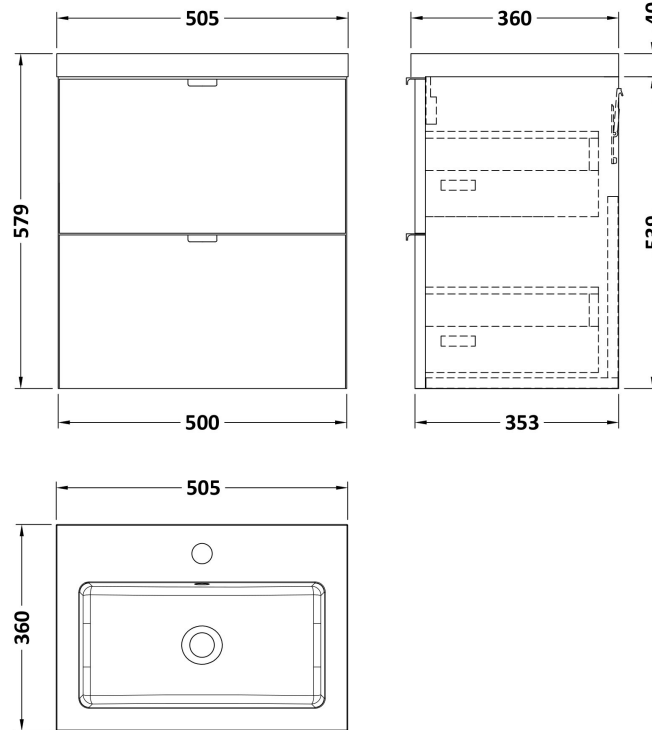

Sales Code: CBI141

Description: 500 2-Drawer Wall Hung Unit & Basin

Packaging Details

Barcode: 5056211849155

Sales Code: OFF136

Description: 500 2-Drawer Wall Hung Unit (355mm)

Product Dimensions

Height (mm):	540
Width (mm):	500
Depth (mm):	353
Nett Weight (kg):	18.5

Packaging Dimensions

Height (mm):	560
Width (mm):	520
Depth (mm):	375
Gross Weight (kg):	19

Packaging Data

Box Colour:	Brown Cardboard Box
Box Qty:	1
Label Size:	x
Label Colour:	White Label
Label Qty:	0

Outer Box Dimensions (If Applicable)

Sales Code: PMB312

Description: 500 Rear Tap Basin 1Th

Product Dimensions

Height (mm):	355
Width (mm):	503
Depth (mm):	135
Nett Weight (kg):	8.1

Packaging Dimensions

Height (mm):	420
Width (mm):	210
Depth (mm):	550
Gross Weight (kg):	8.1

Packaging Data

Box Colour:	Brown Cardboard Box - Printed
Box Qty:	1
Label Size:	100 x 50
Label Colour:	White Label
Label Qty:	2

Outer Box Dimensions (If Applicable)

Height (mm):	
Width (mm):	
Depth (mm):	
Gross Weight (kg):	
Barcode:	5055369071975