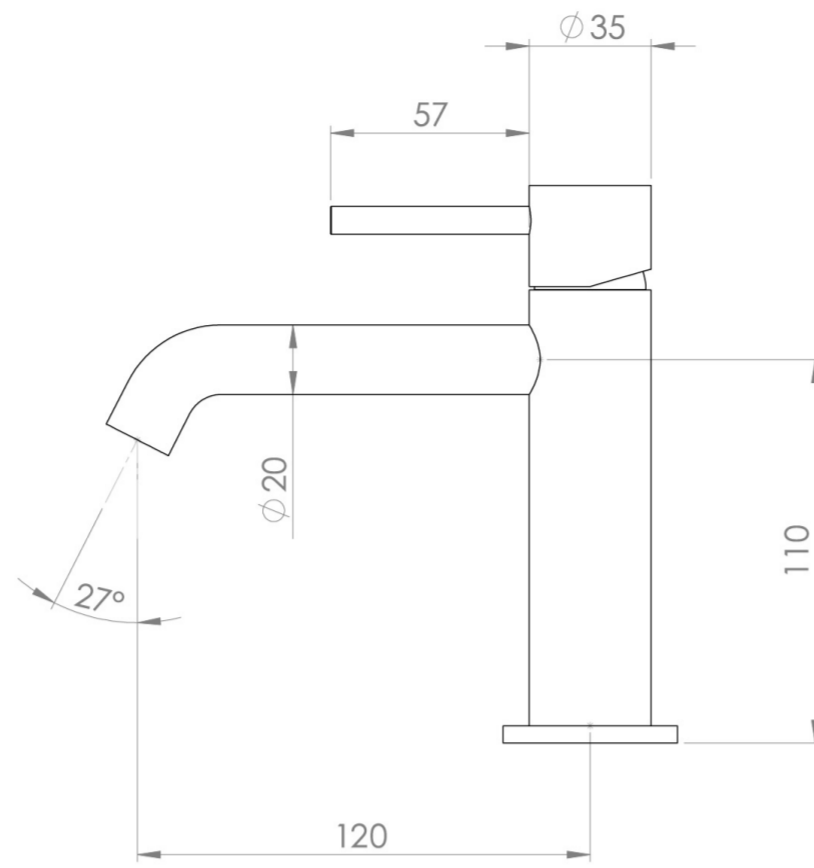

## PRODUCT INFORMATION

<b>Height:</b>	160mm
<b>Width:</b>	50mm
<b>Depth:</b>	148mm
<b>Finish:</b>	Chrome
<b>Product Type:</b>	Deck Mounted Basin Mixer Tap
<b>Material</b>	Brass
<b>Waste</b>	Not included, purchase separately
<b>Guarantee</b>	5 years
<b>Spout Projection (mm)</b>	130

# FLOW RATE

- 1 Bar - Flowrate: 3.82 l/min
- 2 Bar - Flowrate: 5.04 l/min
- 3 Bar - Flowrate: 4.64 l/min
- 5 Bar - Flowrate: 4.57 l/min

Saneux reserves the right to alter the specifications and product range without prior notice. Dimensions are given as a guide only. Dimensions should not be used for surrounding furniture, fixtures and fittings until the product is on site.