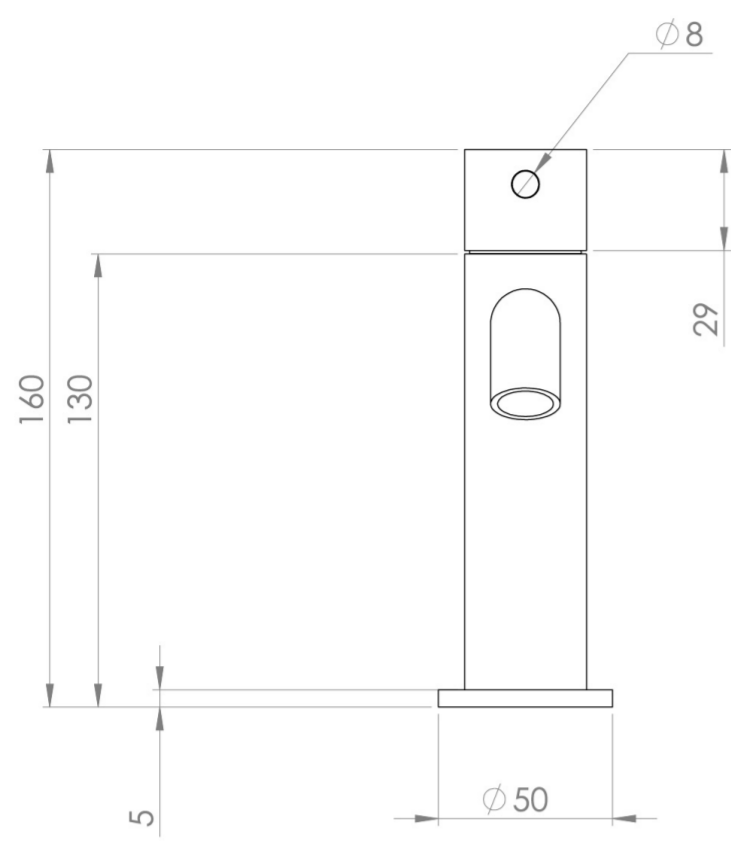

## PRODUCT INFORMATION

<b>Height:</b>	160mm
<b>Width:</b>	50mm
<b>Depth:</b>	148mm
<b>Finish:</b>	Chrome
<b>Product Type:</b>	Deck Mounted Basin Mixer Tap
<b>Material</b>	Brass
<b>Waste</b>	Not included, purchase separately
<b>Guarantee</b>	5 years
<b>Spout Projection (mm)</b>	130

# FLOW RATE

- 1 Bar - Flowrate: 3.82 l/min
- 2 Bar - Flowrate: 5.04 l/min
- 3 Bar - Flowrate: 4.64 l/min
- 5 Bar - Flowrate: 4.57 l/min

Saneux reserves the right to alter the specifications and product range without prior notice. Dimensions are given as a guide only. Dimensions should not be used for surrounding furniture, fixtures and fittings until the product is on site.